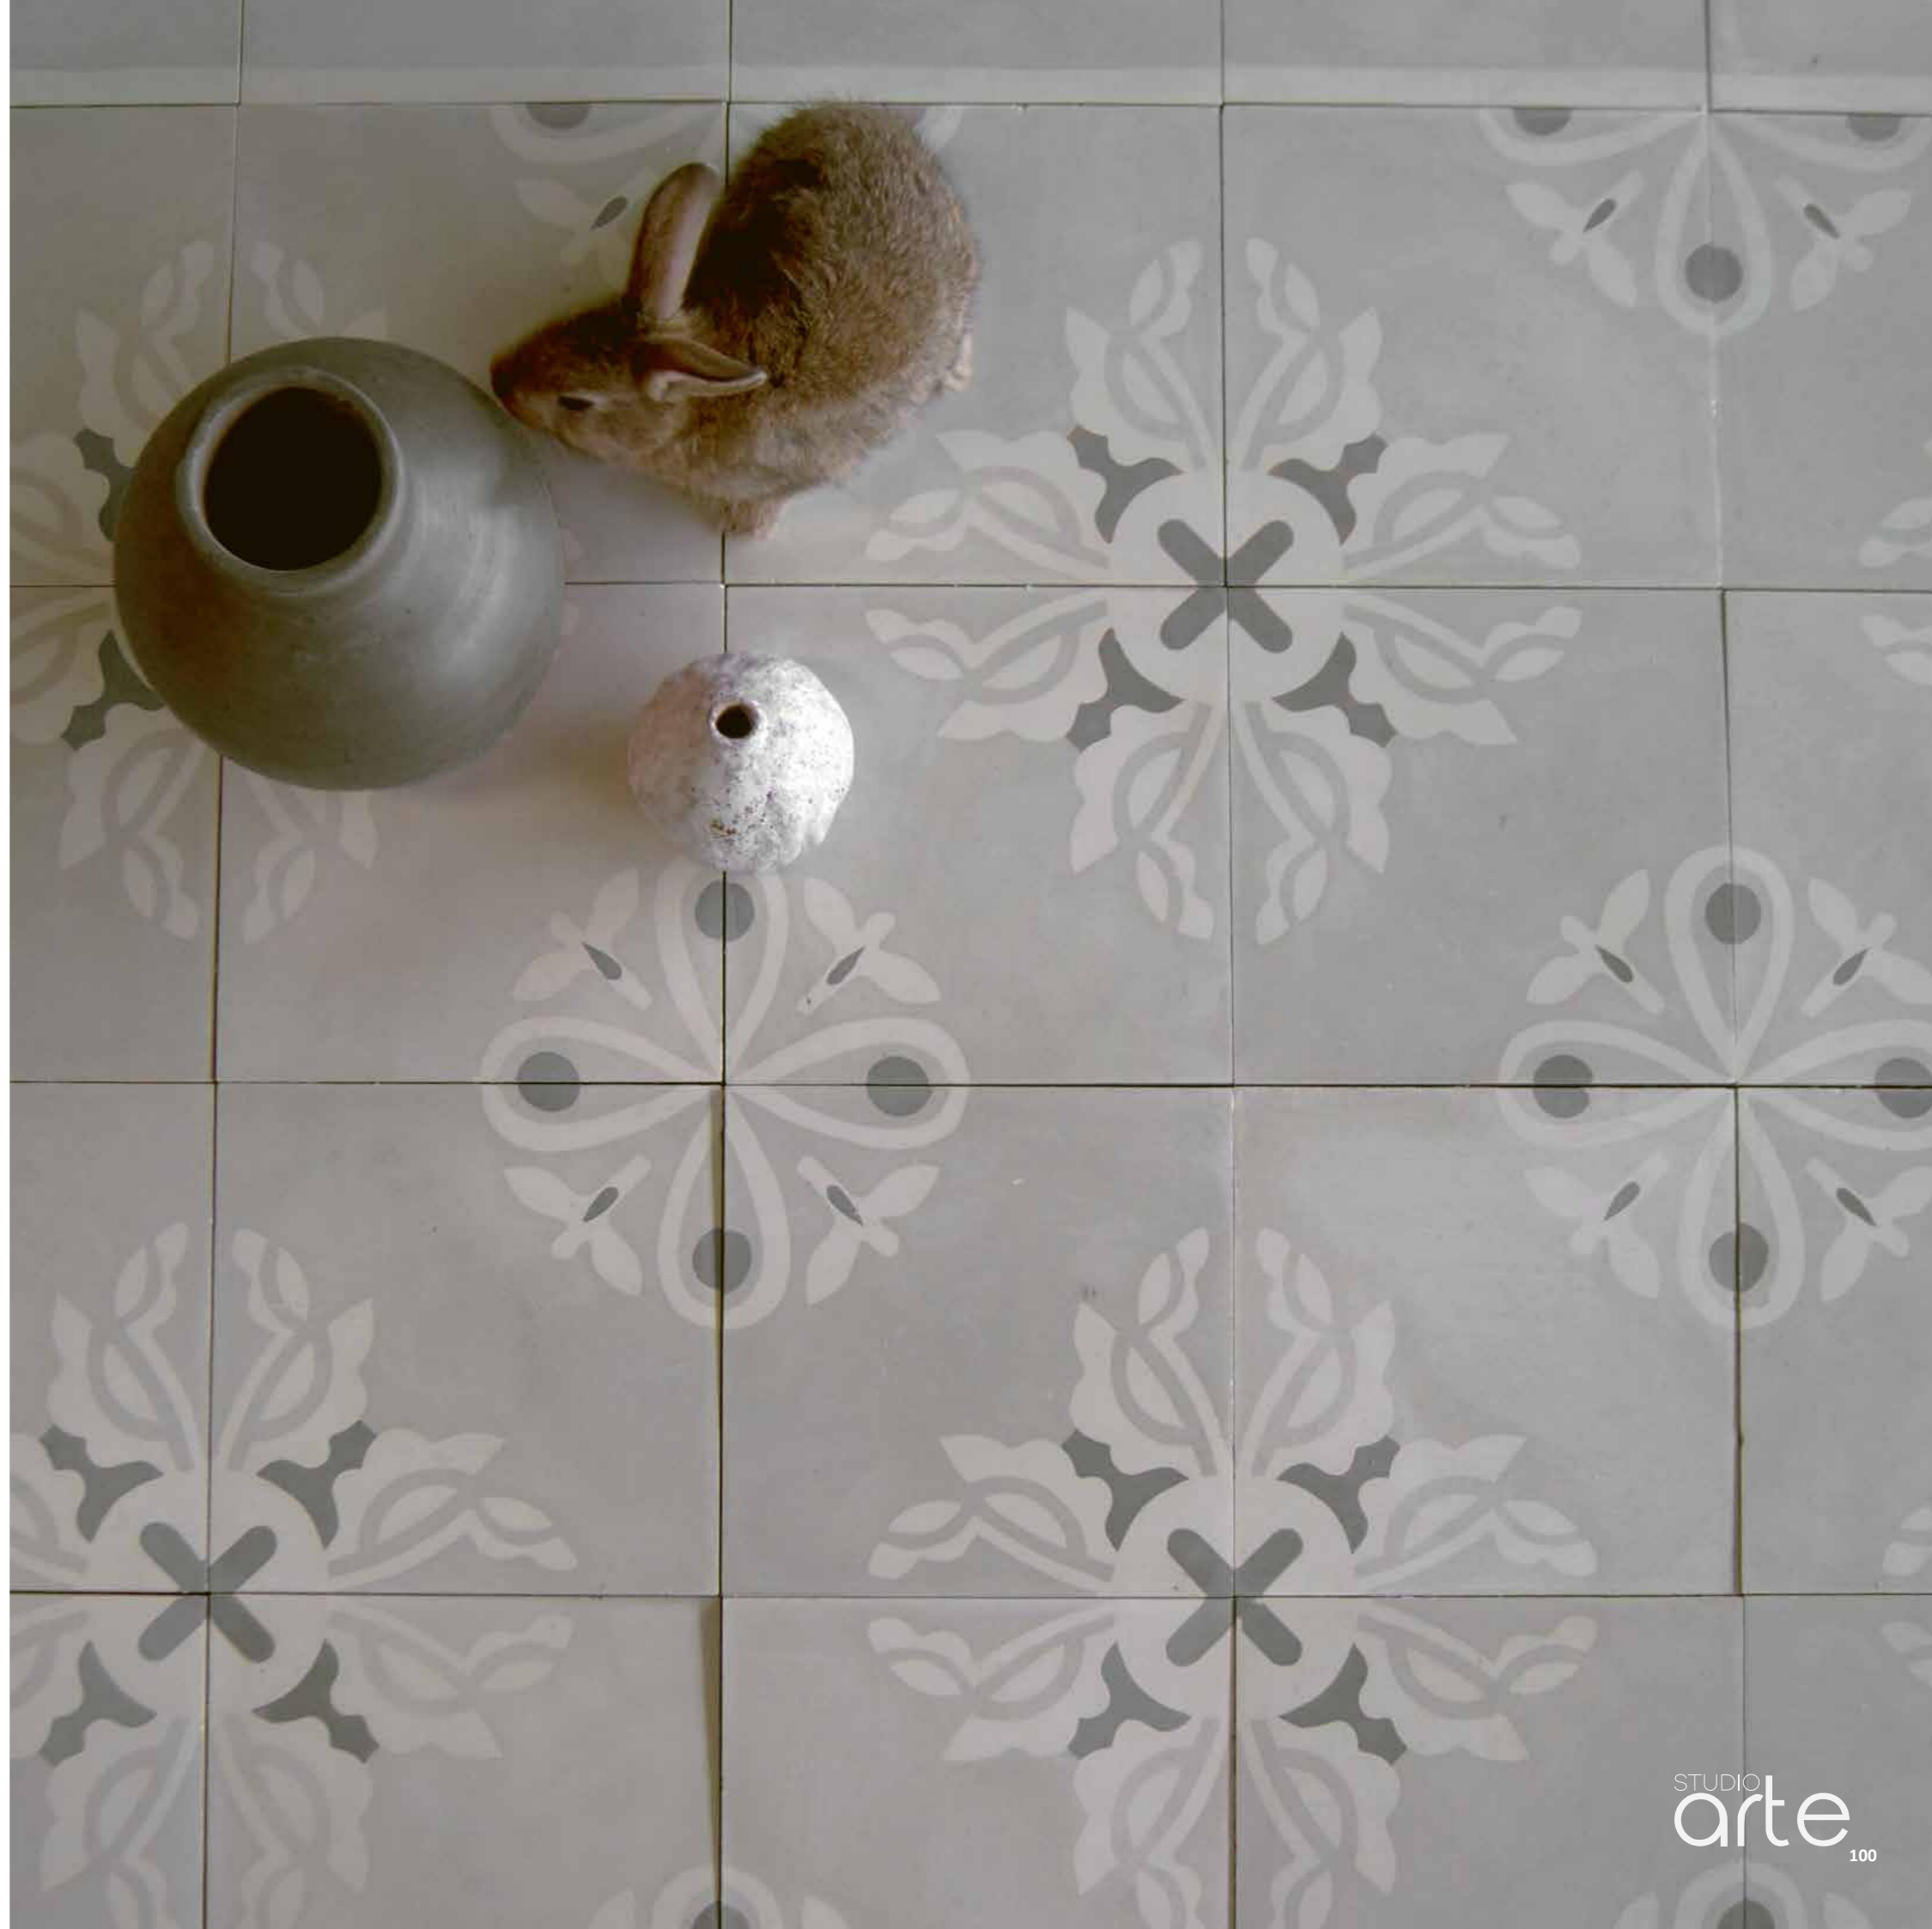

MVG1234
CERAMISTA FLORA ASH

200mm x 200mm x 8mm | 14 tiles/box | 0,56m²/box
Porcelain - Shade V1 | R10

Matt
200x200

USES: Wall | Floor | Indoor | Outdoor | Wet Area | Pool