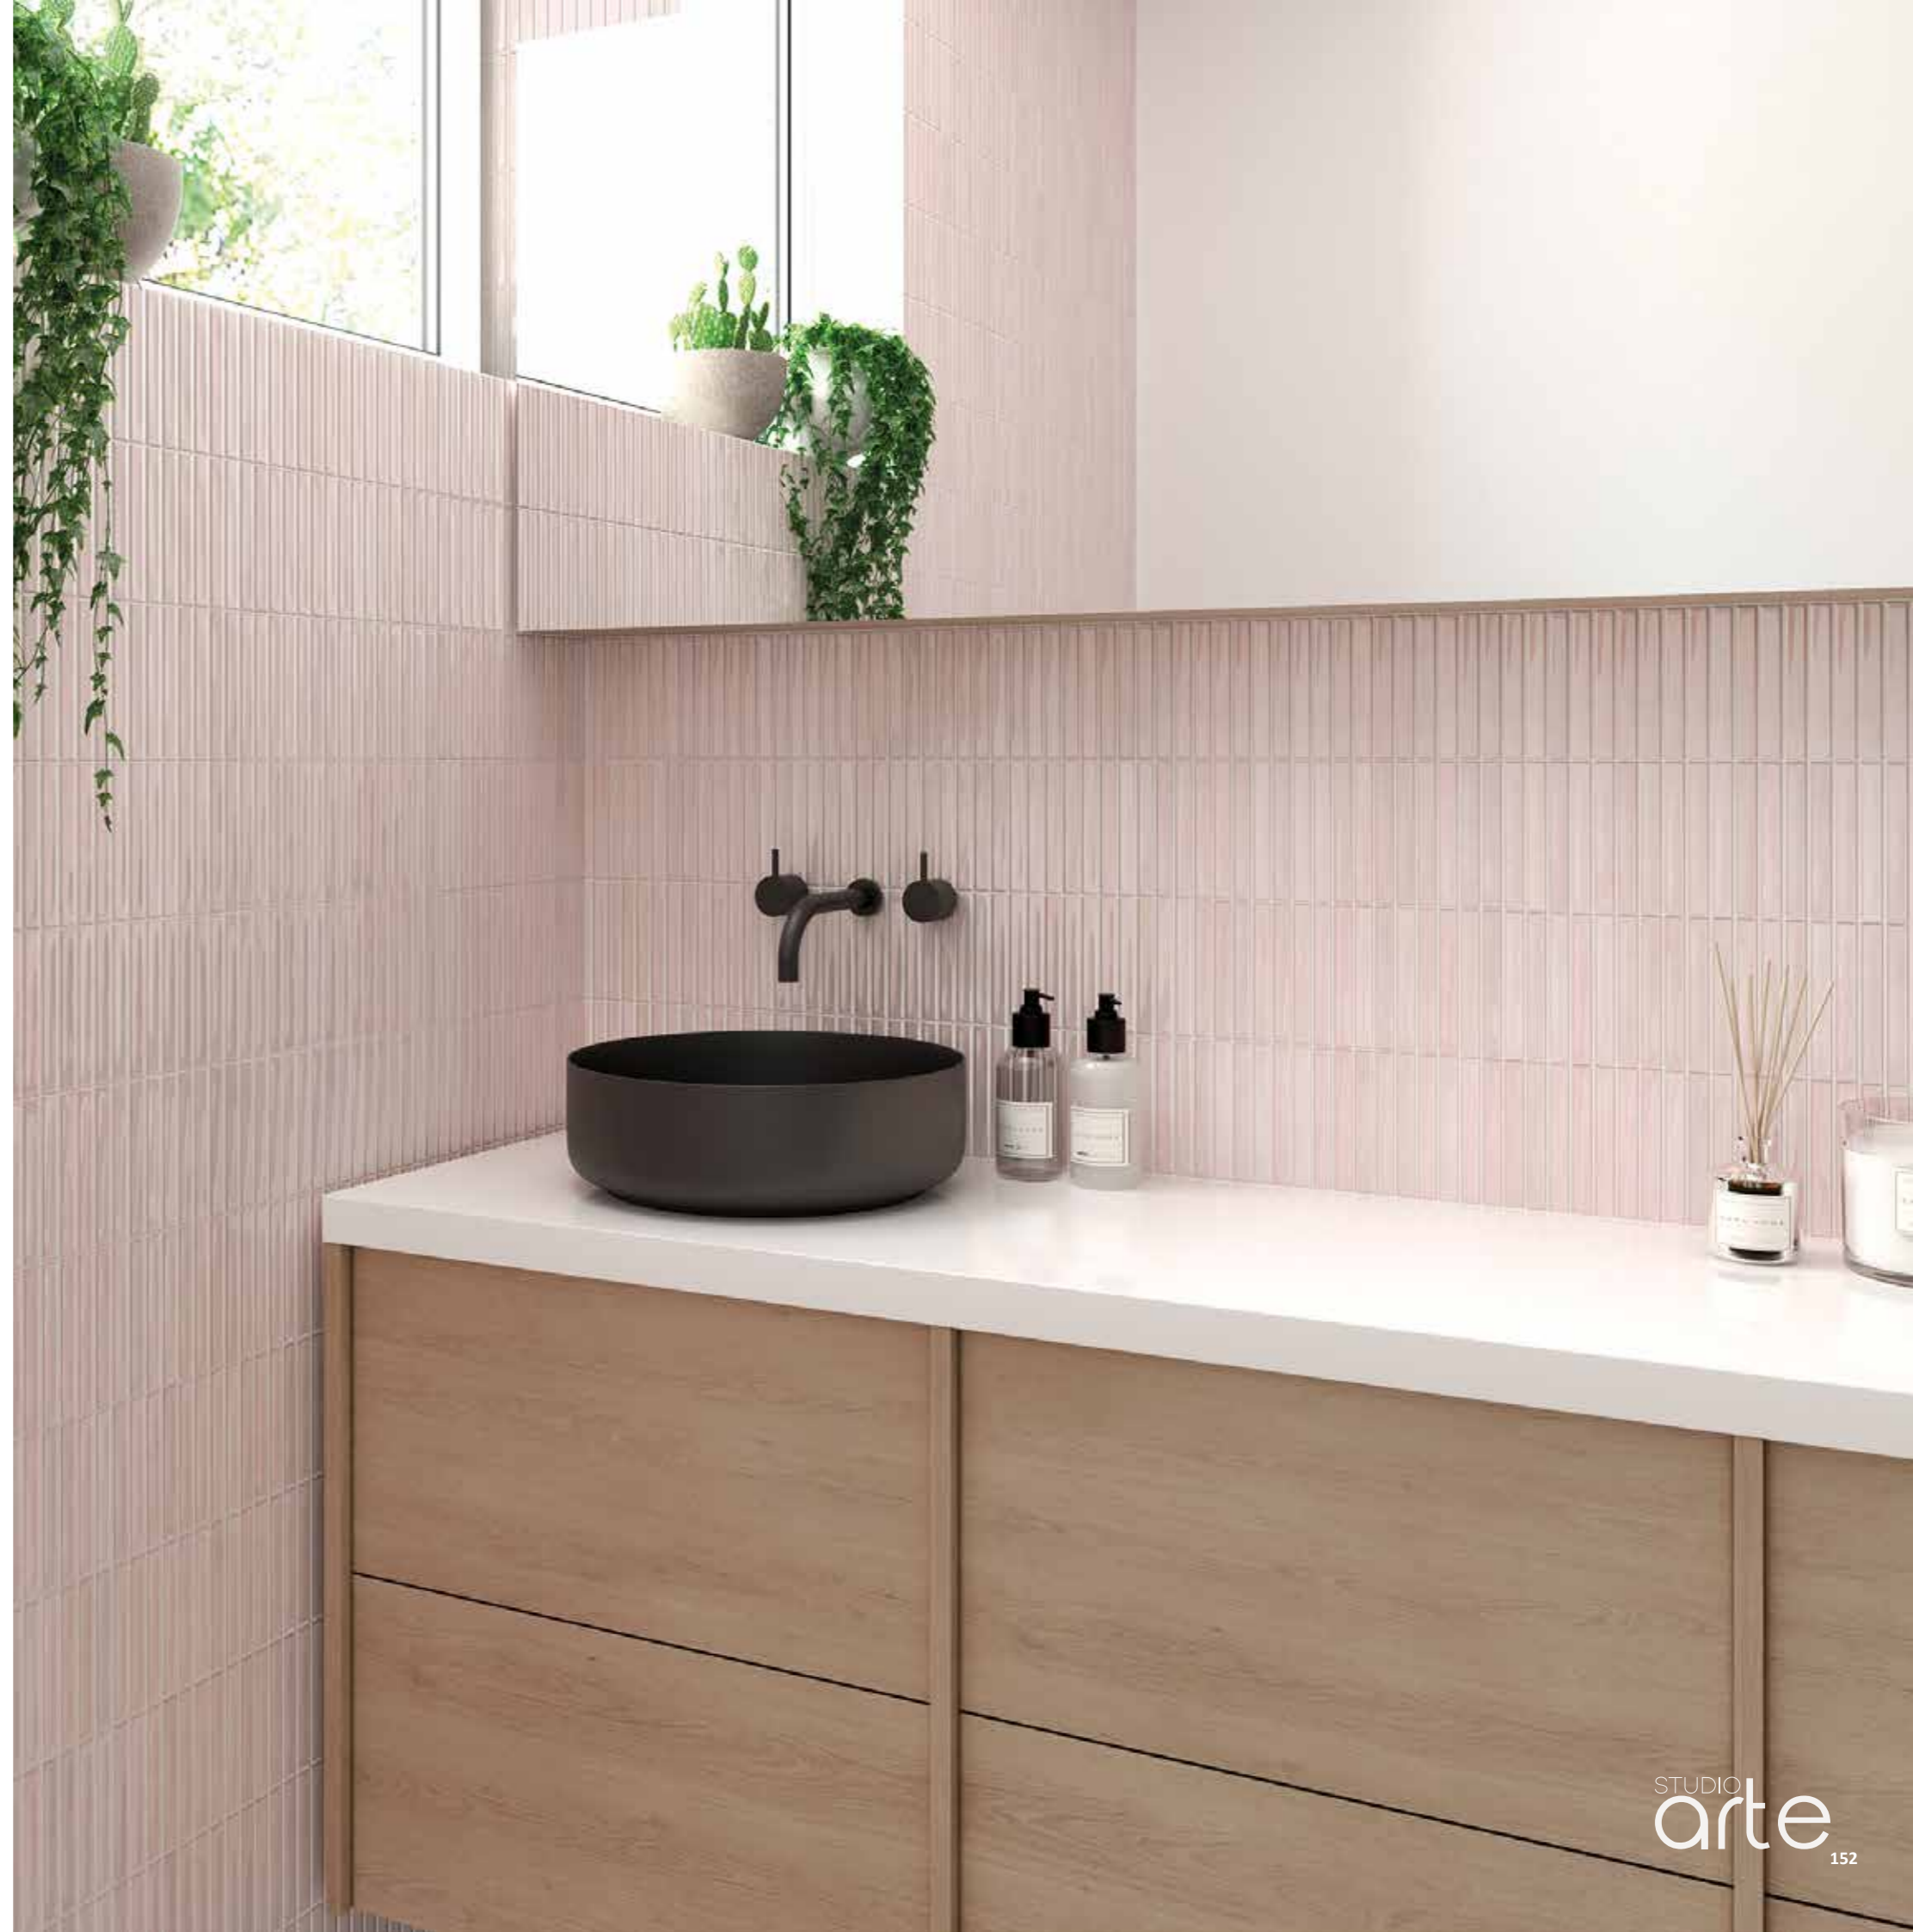

125mm x 250mm x 8,5mm | 14 tiles/box | 0,44m²/box
Porcelain - **Shade V3**

Glazed
125x250

USES: Wall | Indoor | Outdoor | Wet Area | Pool