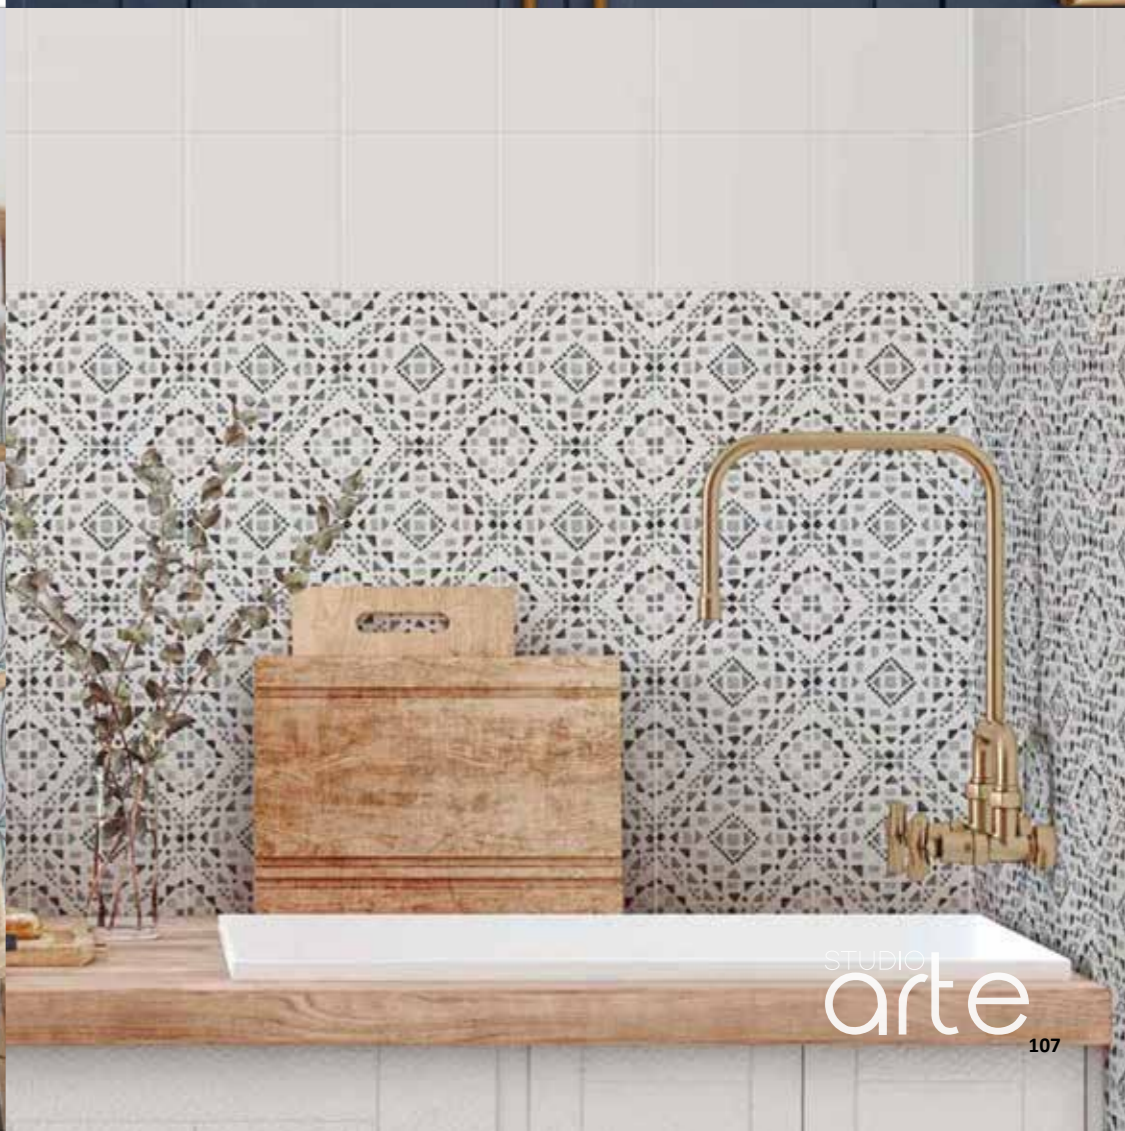

STA1209  
SAINT GERMAIN JULES GELE

STA1210  
SAINT GERMAIN RENOIR

150mm x 150mm x 8mm | 44 tiles/box | 0,95m<sup>2</sup>/box  
Porcelain - Shade V2

Matt  
150x150

USES: Wall | Floor | Indoor | Outdoor | Wet Area