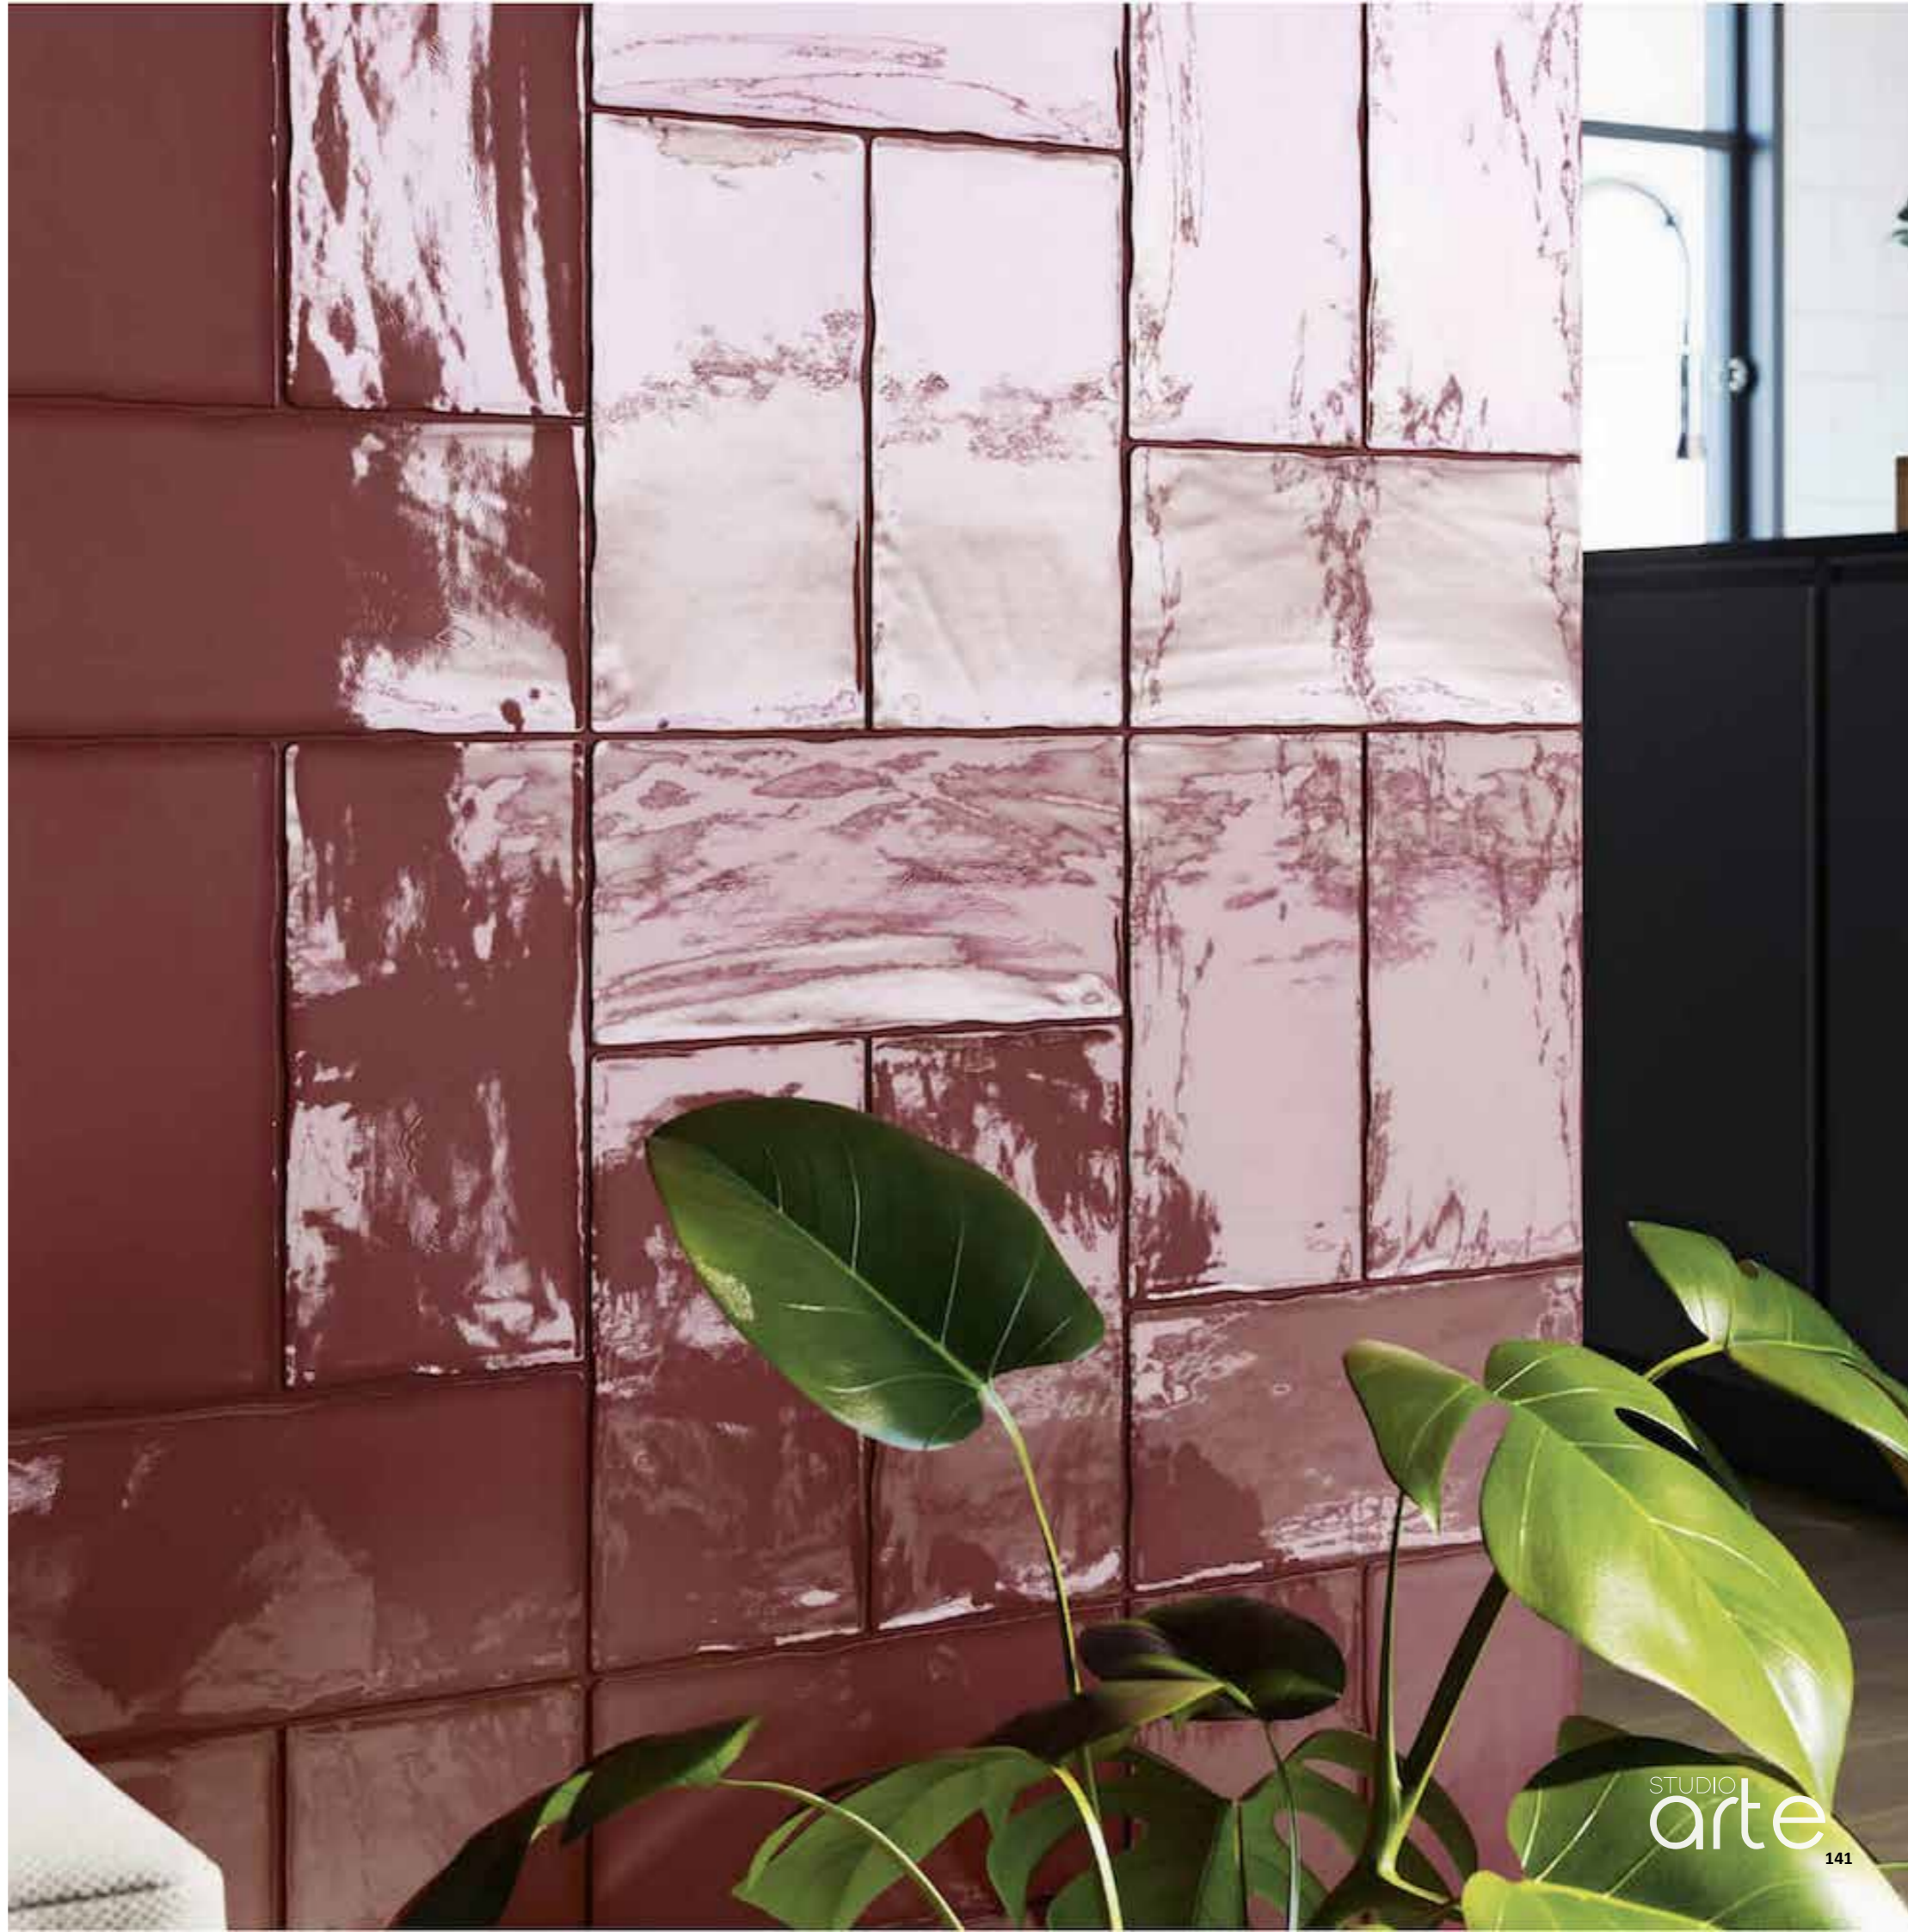

MVG1202
BOHEMIA DORSET WHITE

STA1203
BOHEMIA SHARK GREY

STA1204
BOHEMIA HISTORIC PINK

STA1205
BOHEMIA CRIMSON

STA1206
BOHEMIA FAIROAKS GREEN

125mm x 250mm x 8mm | 27 tiles/box | 0,84m²/box
Ceramic - **Shade V2**

Gloss
125x250

USES: Wall | Indoor | Wet Area