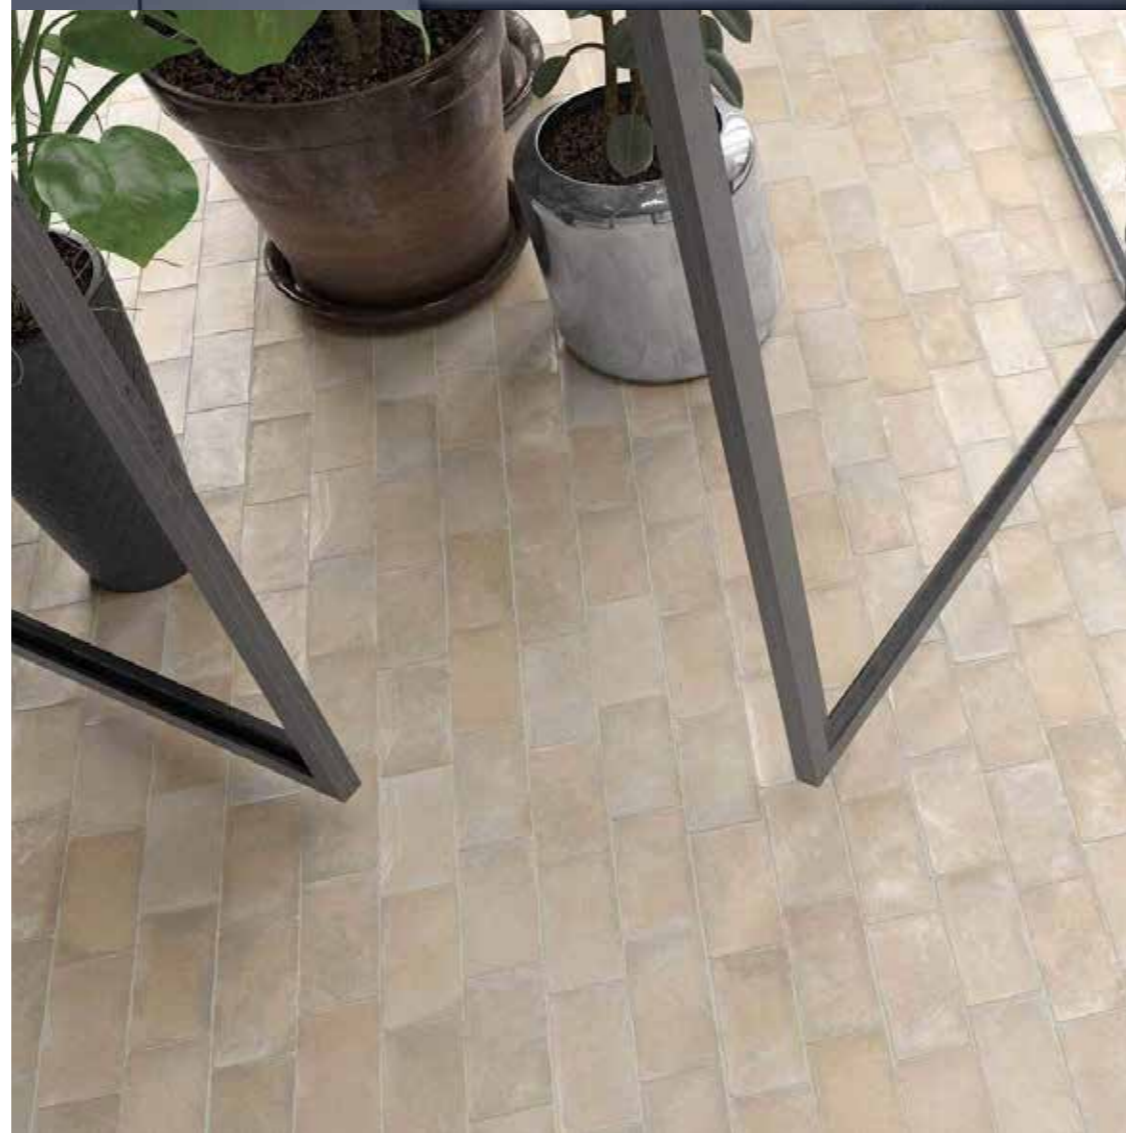

MVG1336  
COTTAGE WHITE

MVG1337  
COTTAGE SAND

MVG1338  
COTTAGE GREY

MVG1339  
COTTAGE COTTO

70mm x 140mm x 8,5mm | 50 tiles/box | 0,49m<sup>2</sup>/box  
Porcelain - Shade V3

Matt  
140x160

USES: Wall | Floor | Indoor | Outdoor | Wet Area | Pool