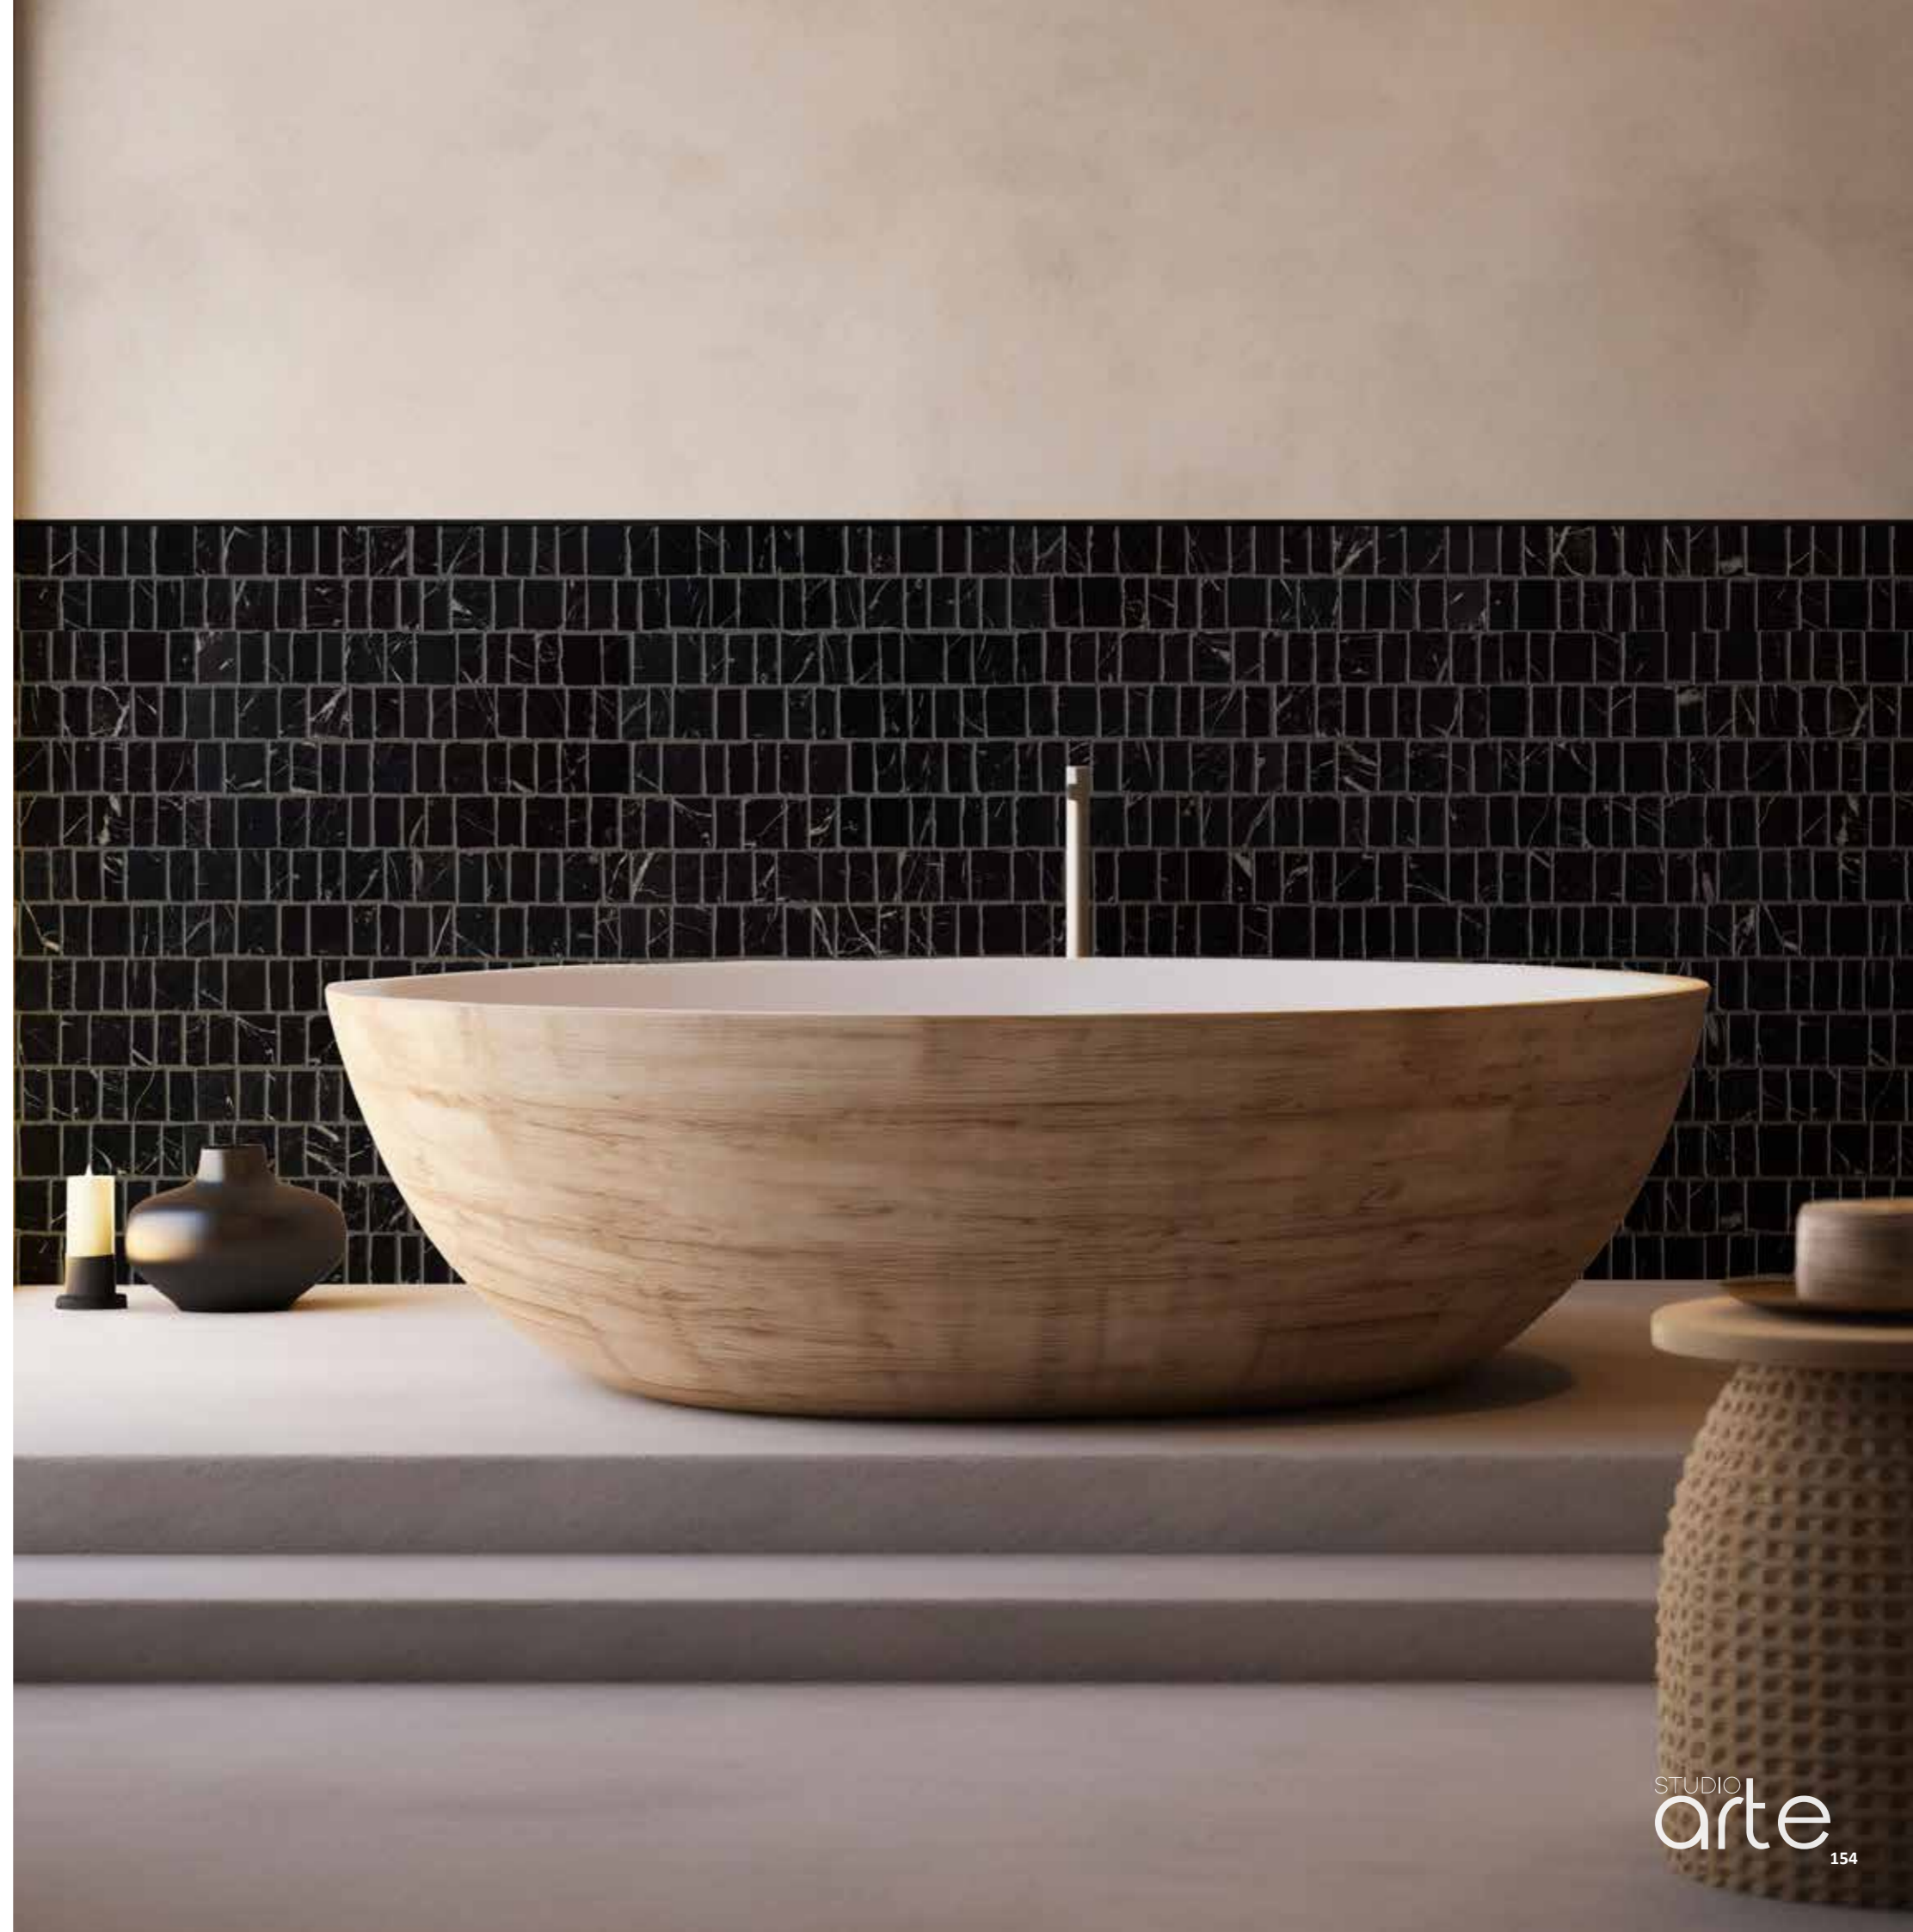

300mm x 300mm | 11 Sheets/box | 0,99m<sup>2</sup>/box  
Marble - **Shade V2** | **Natural**

**MVG1640**  
**SALT ROCK MARQUINA BARS**

286mm x 290mm | 11 Sheets/box | 0,912m<sup>2</sup>/box  
Marble - **Shade V2** | **Natural**

**MVG1641**  
**SALT ROCK MARQUINA STRIPE**

305mm x 305mm | 7 Sheets/box | 0,65m<sup>2</sup>/box  
Marble - **Shade V2** | **Natural**

USES: Wall | Floor | Indoor | Outdoor | Wet Area

**MVG1642**  
**SALT ROCK MUSK BITS**