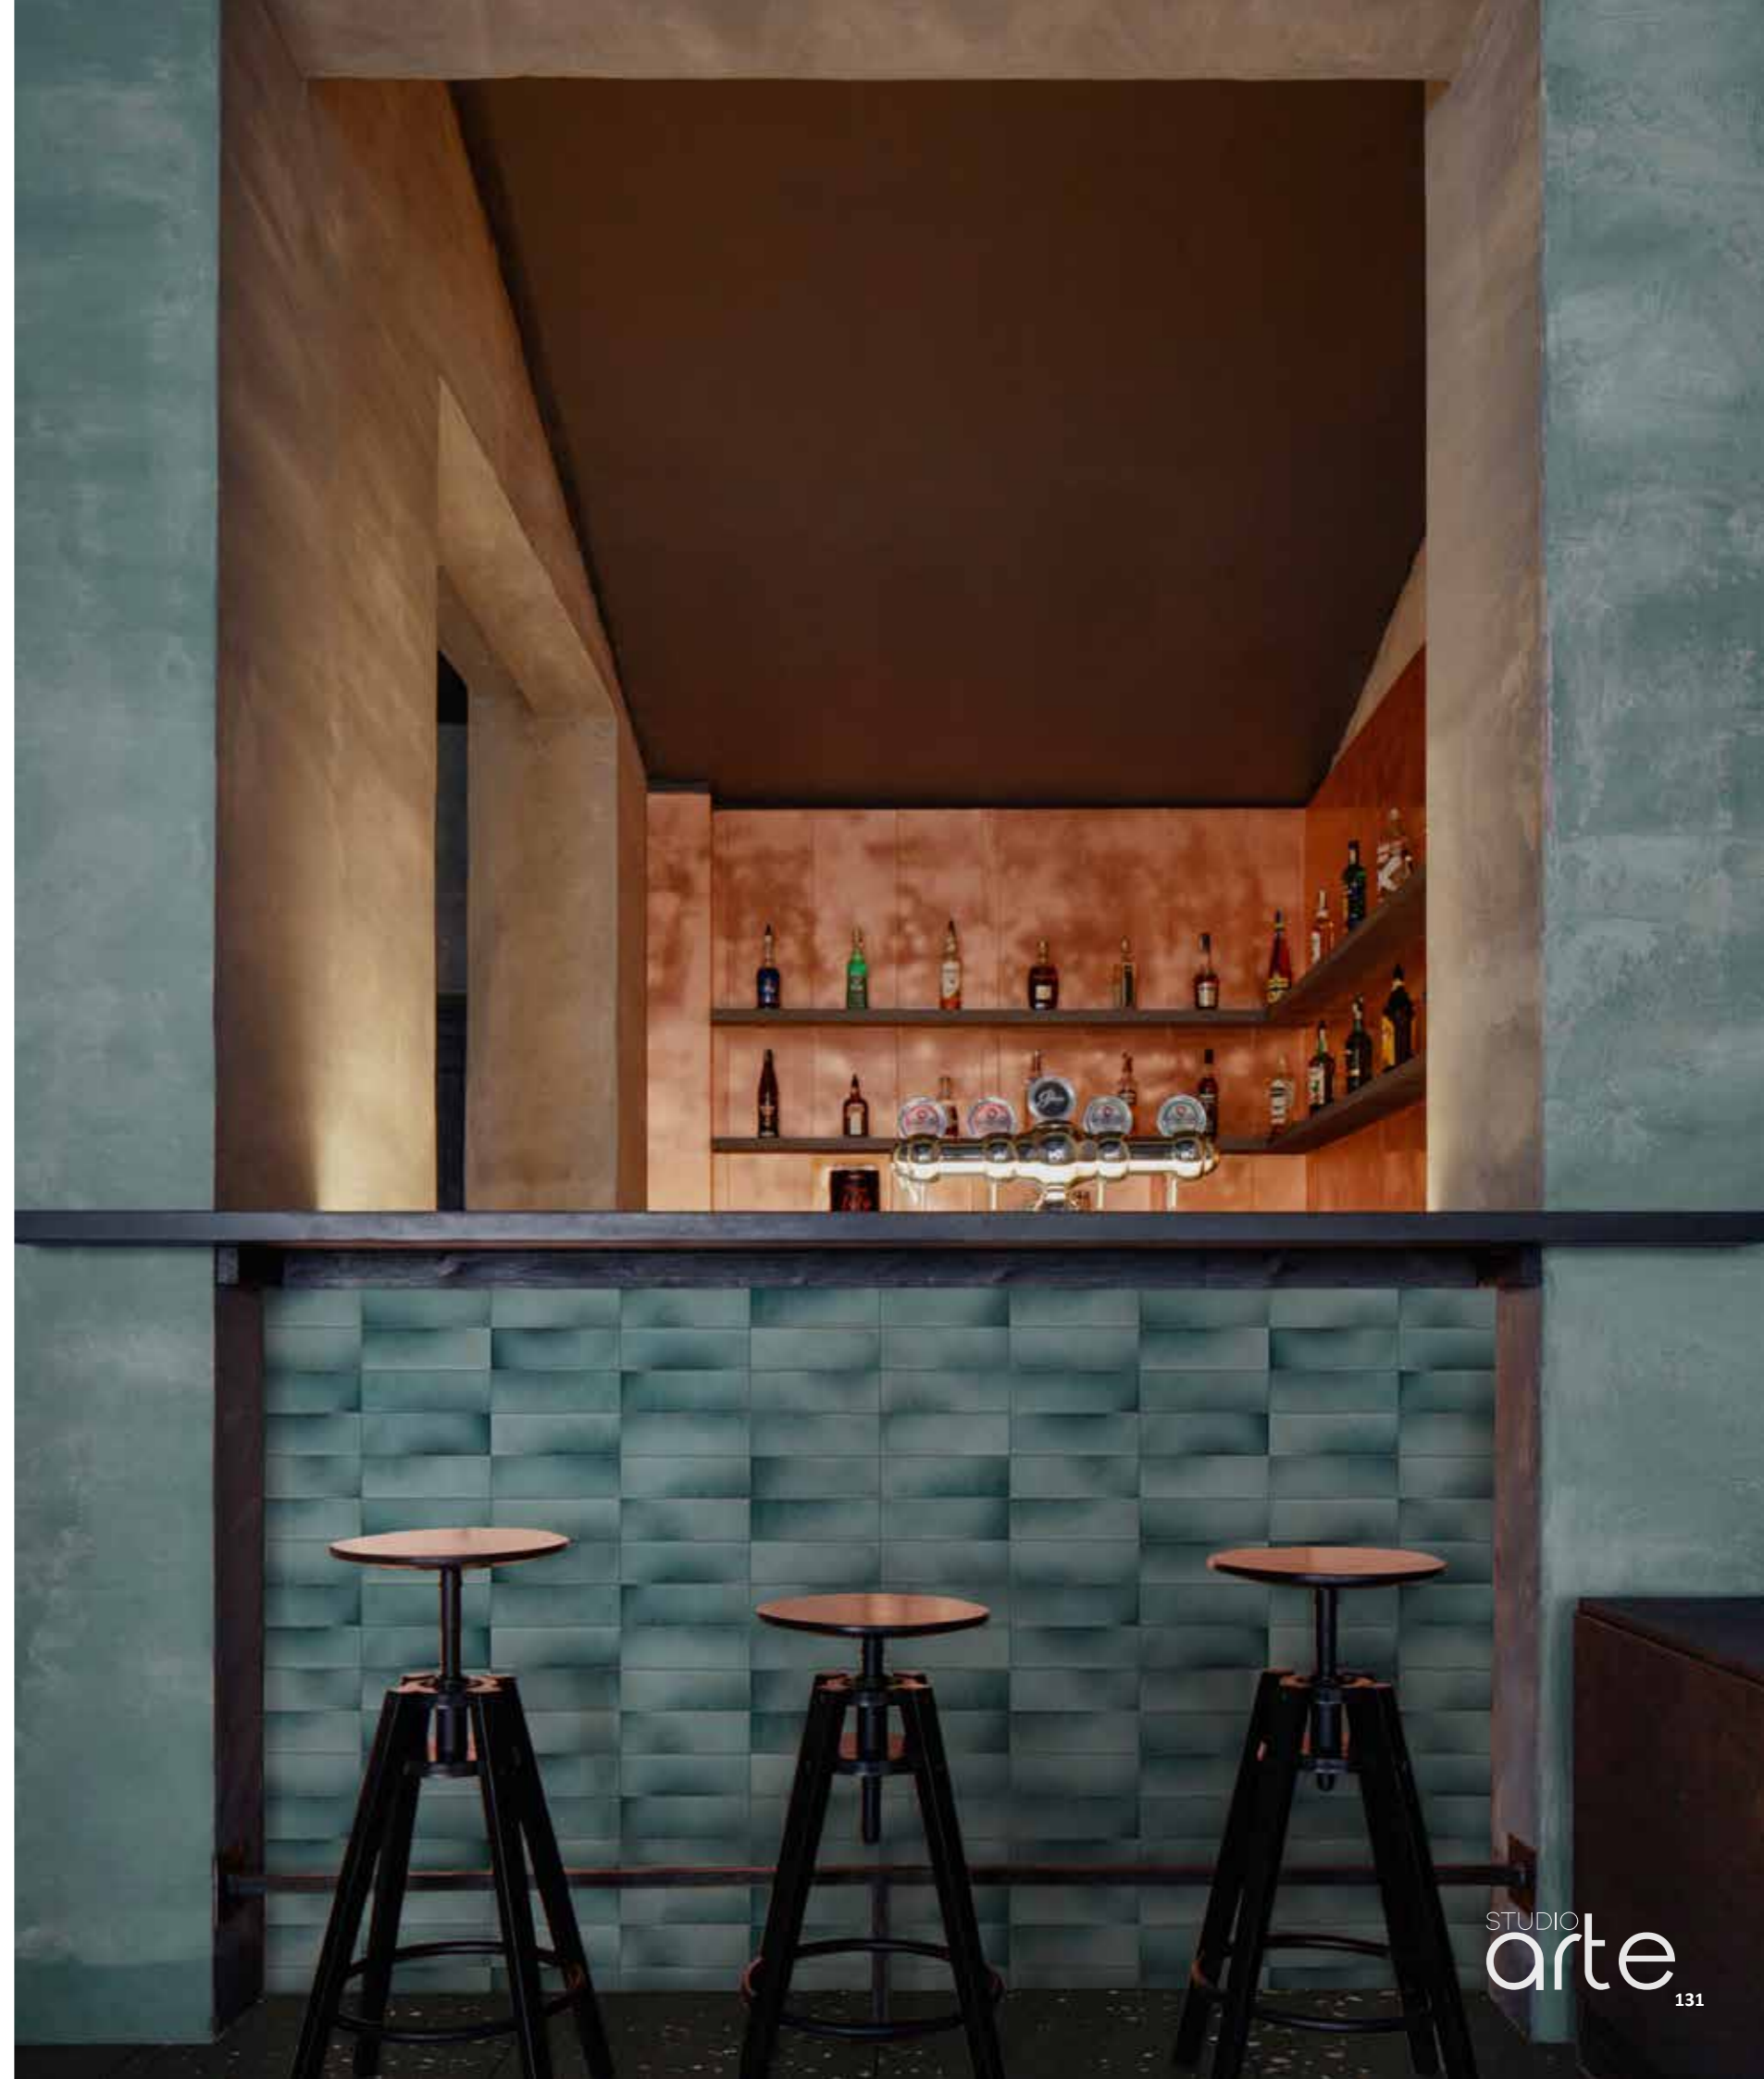

75mm x 230mm x 7mm | 36 tiles/box | 0,63m²/box
Ceramic - **Shade V3**

Gloss
75x230

USES: Wall | Indoor | Wet Area