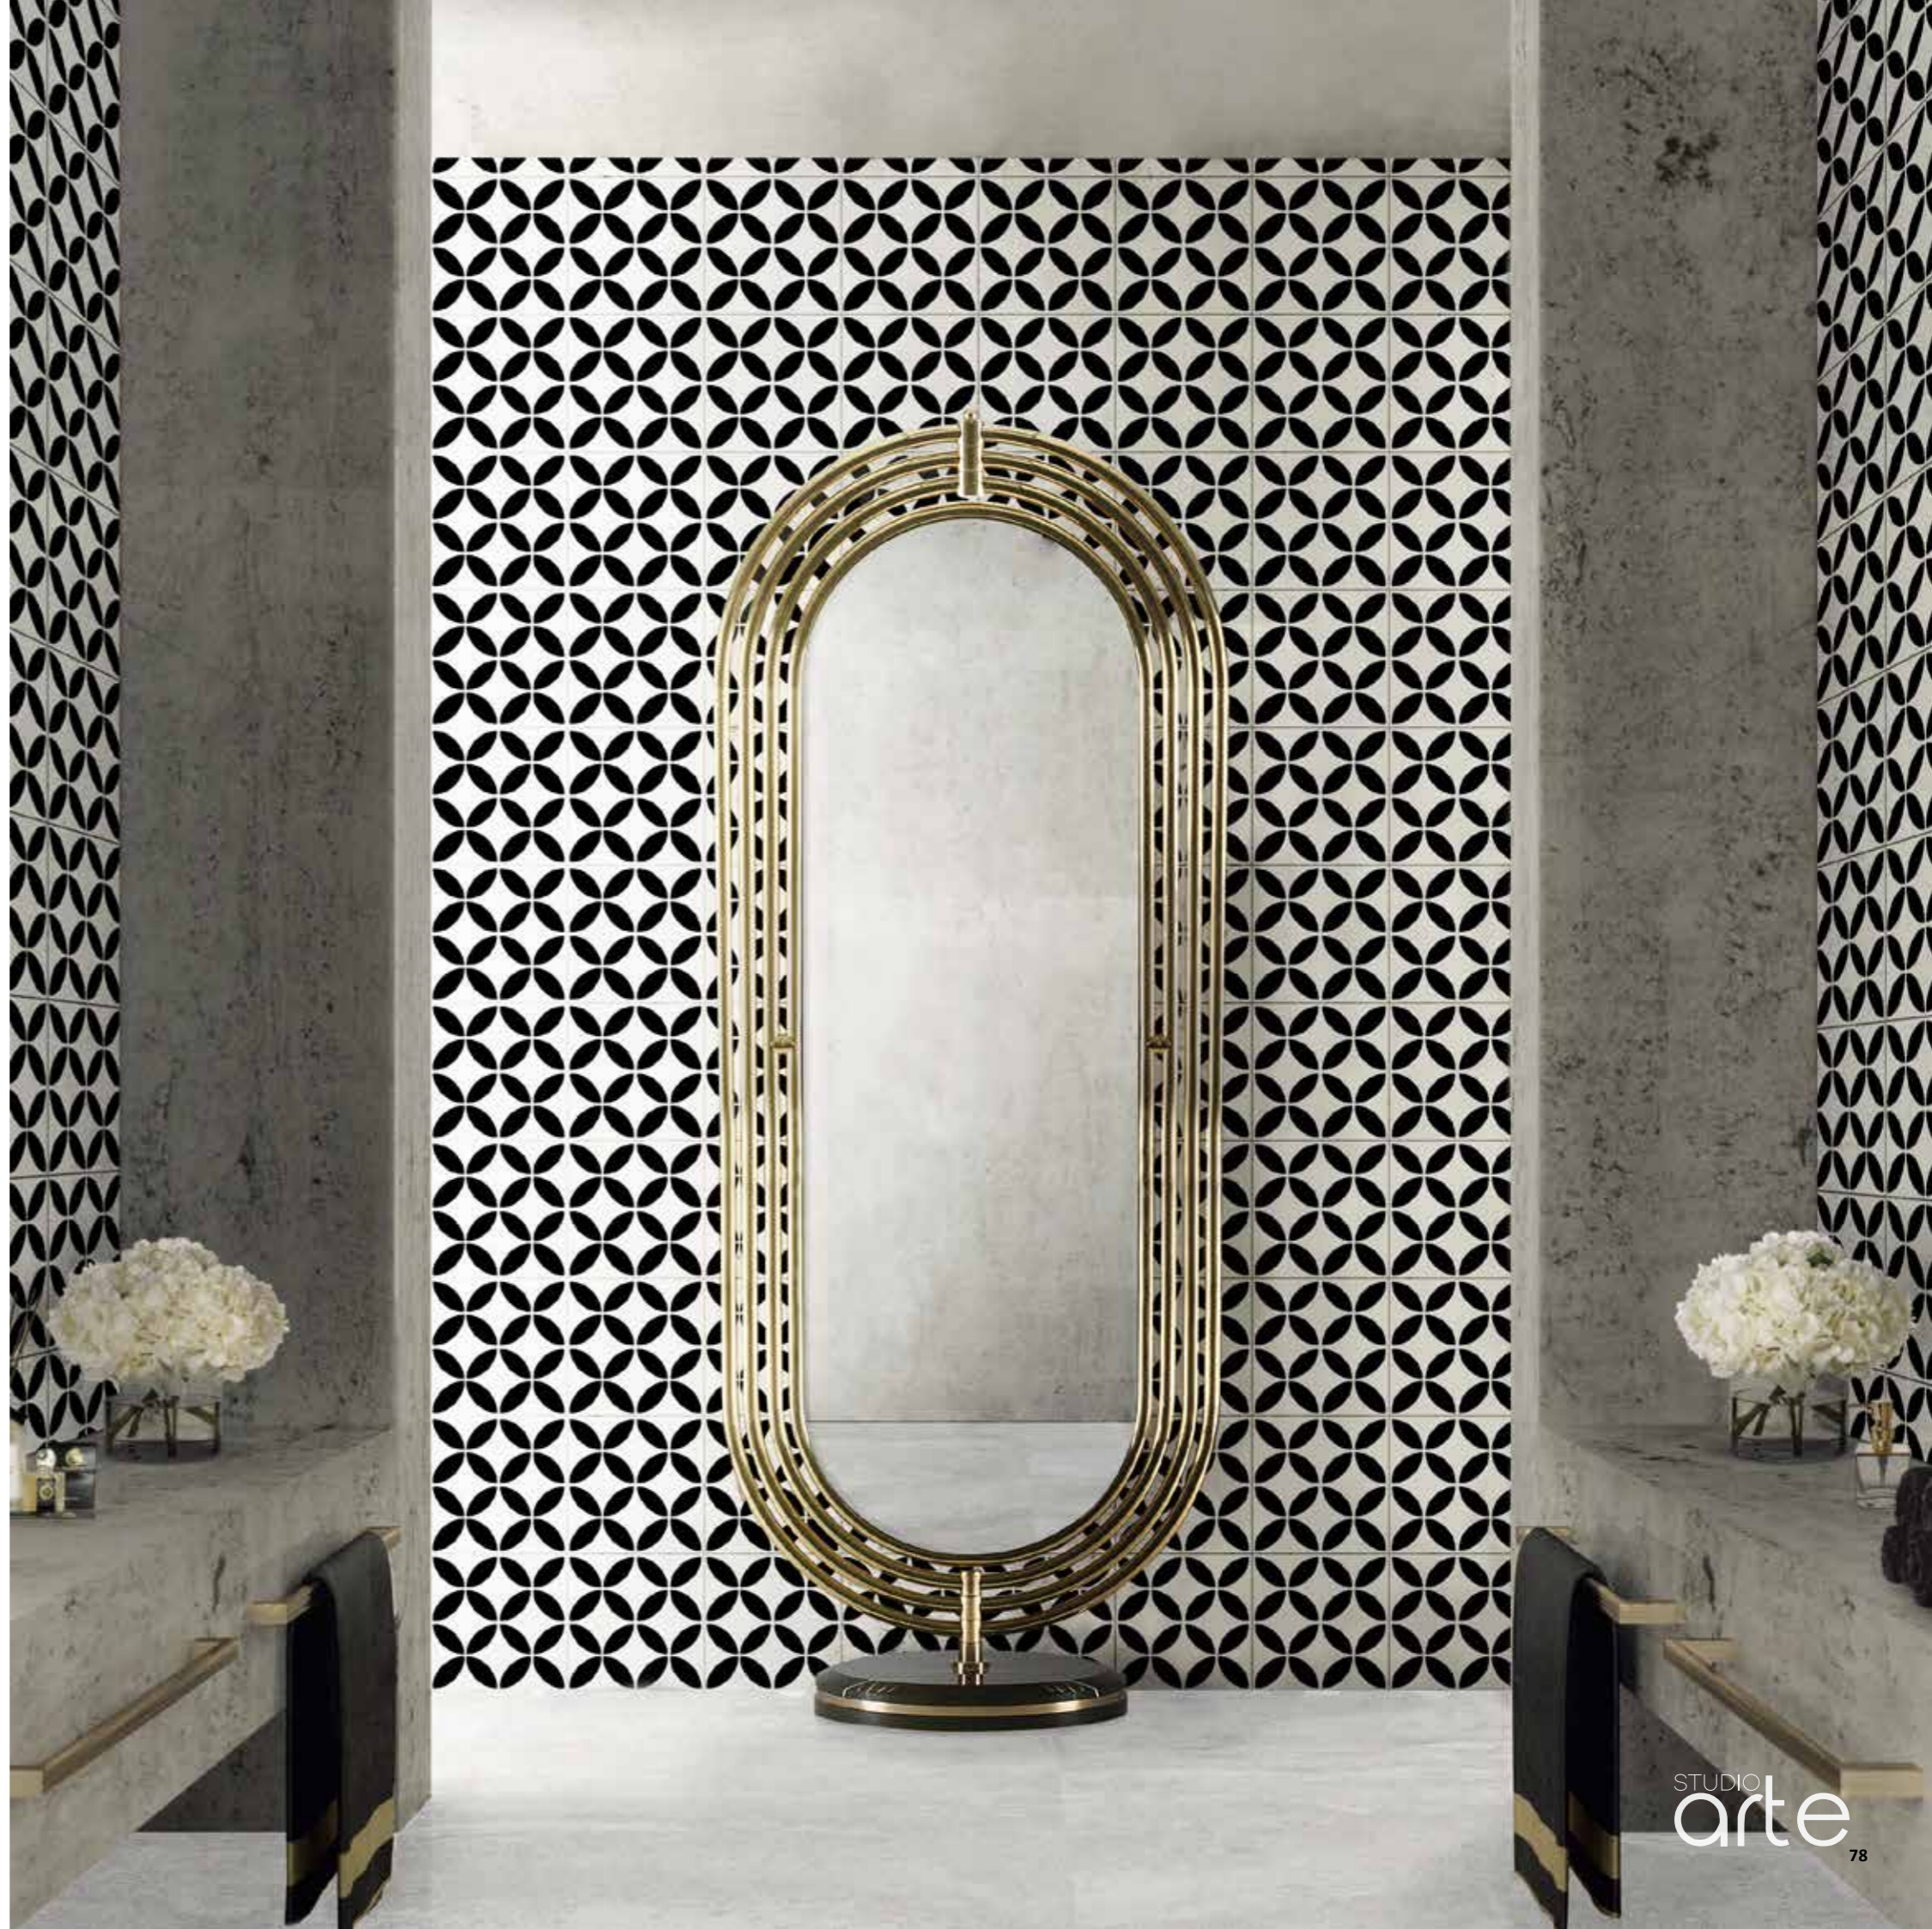

Matt  
450x450

USES: Wall | Floor | Indoor | Outdoor | Wet Area

MVG1335  
VICTORIA

450mm x 450mm x 9mm | 6 tiles/box | 1,22m<sup>2</sup>/box  
Ceramic - Shade V1

Matt  
450x450

USES: Wall | Floor | Indoor | Outdoor | Wet Area