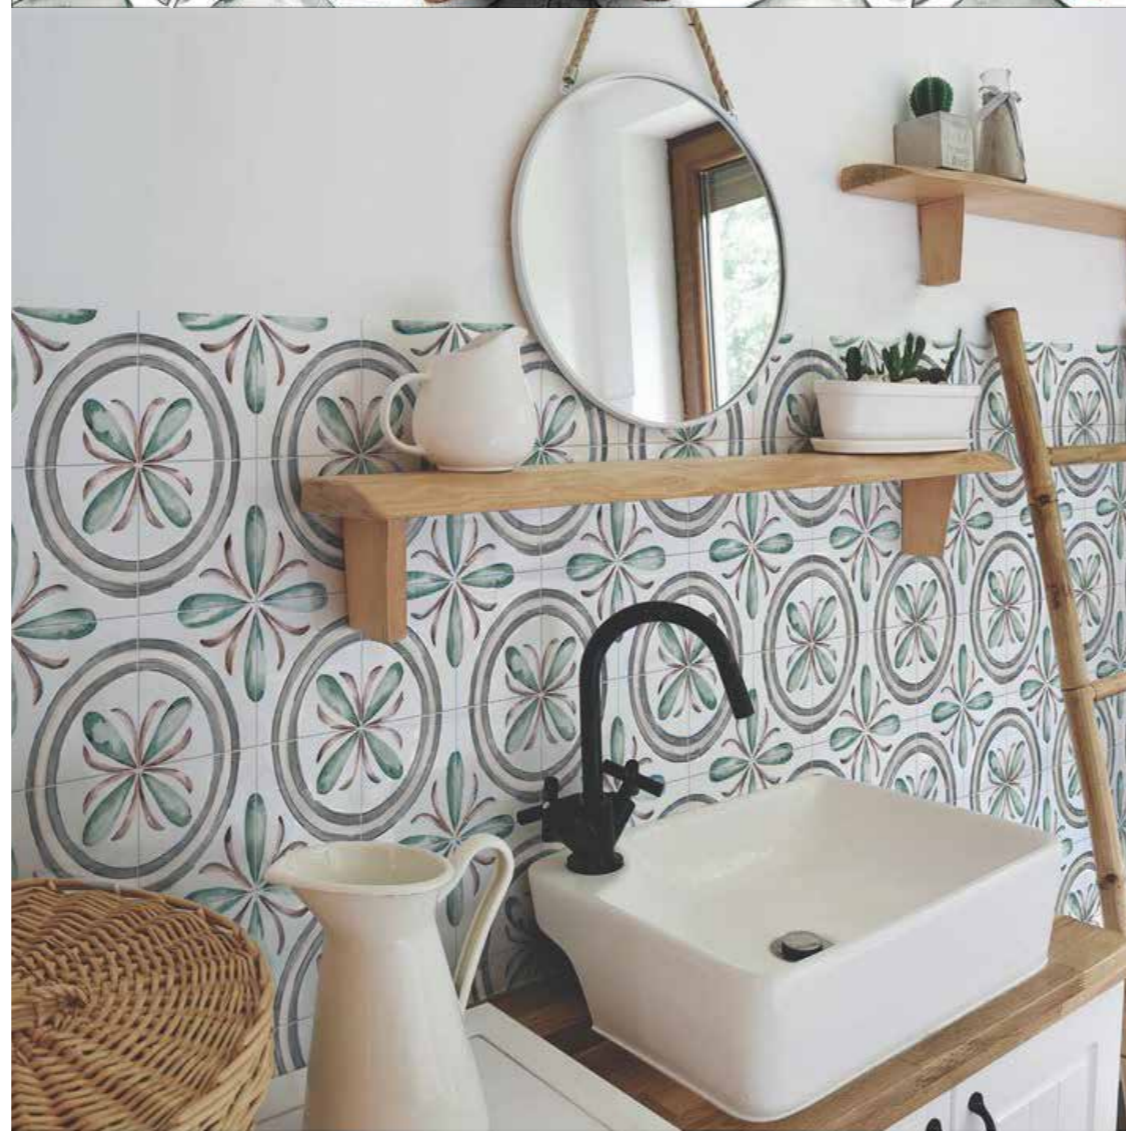

STA1209  
SAINT GERMAIN JULES GELE

STA1210  
SAINT GERMAIN RENOIR

150mm x 150mm x 8mm | 44 tiles/box | 0,95m<sup>2</sup>/box  
Porcelain - Shade V2

Matt  
150x150

USES: Wall | Floor | Indoor | Outdoor | Wet Area