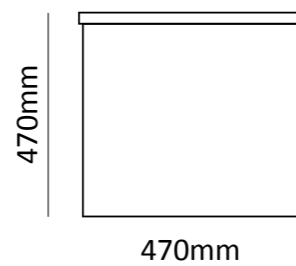

SIZE | 470mm x 610mm x 520mm

MVG1467  
DELICIOUS WHITE

MVG1468  
DELICIOUS GREY

MVG1469  
DELICIOUS JADE GREEN

MVG1470  
DELICIOUS NIGHT BLUE

- Waterproof MDF Material
- Ceramic basin, easy clean up and maintenance free
- Main cabinet with one soft close drawer
- 45° concealed handle

SIZE | 600mm x 1200mm x 30mm

SIZE | 300mm x 1200mm x 30mm

- Third generation 5mm copper free mirror with safety film back (Functions the same as tempered glass) pass CASS 480 test
- Two way hanging by aluminium back frame & easy hang-in hook hole