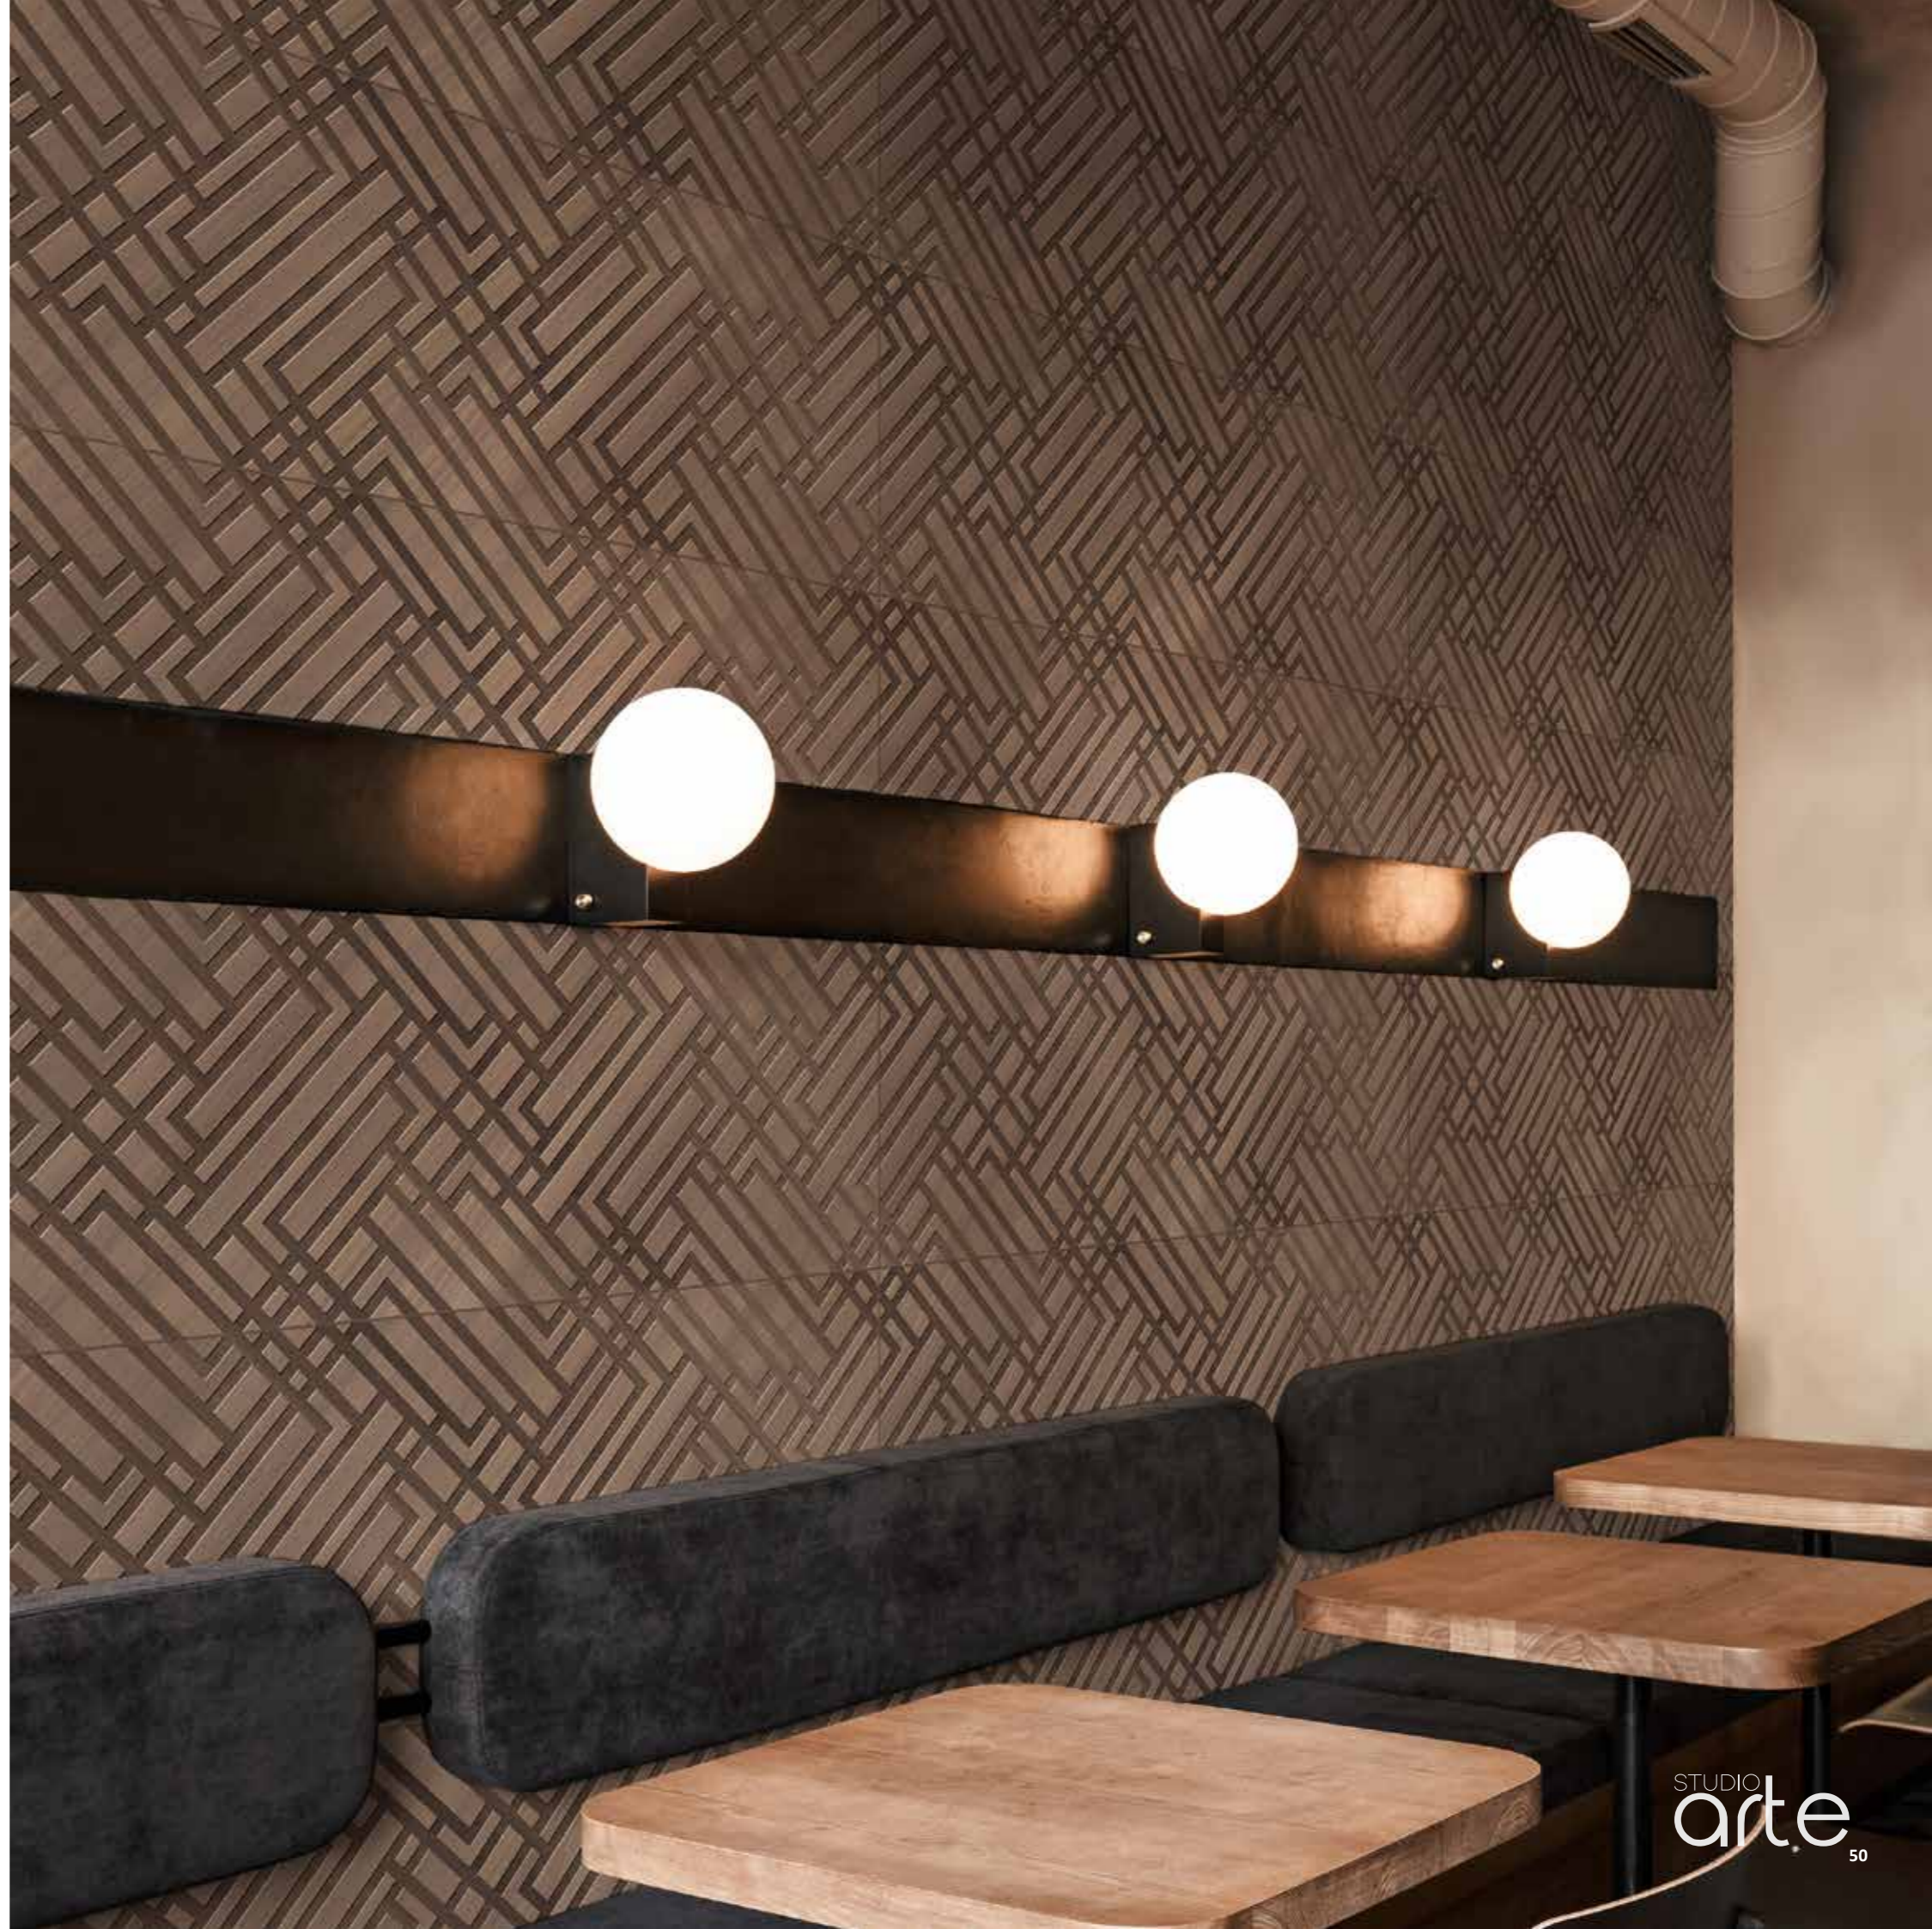

MVG1072
EUKALYPT CROSS MARRON CACAO

398mm x1198mm x 10,1mm | 3 tiles/box | 1,44m²/box
Ceramic - Shade V1

Matt
400x1200

USES: Wall | Indoor