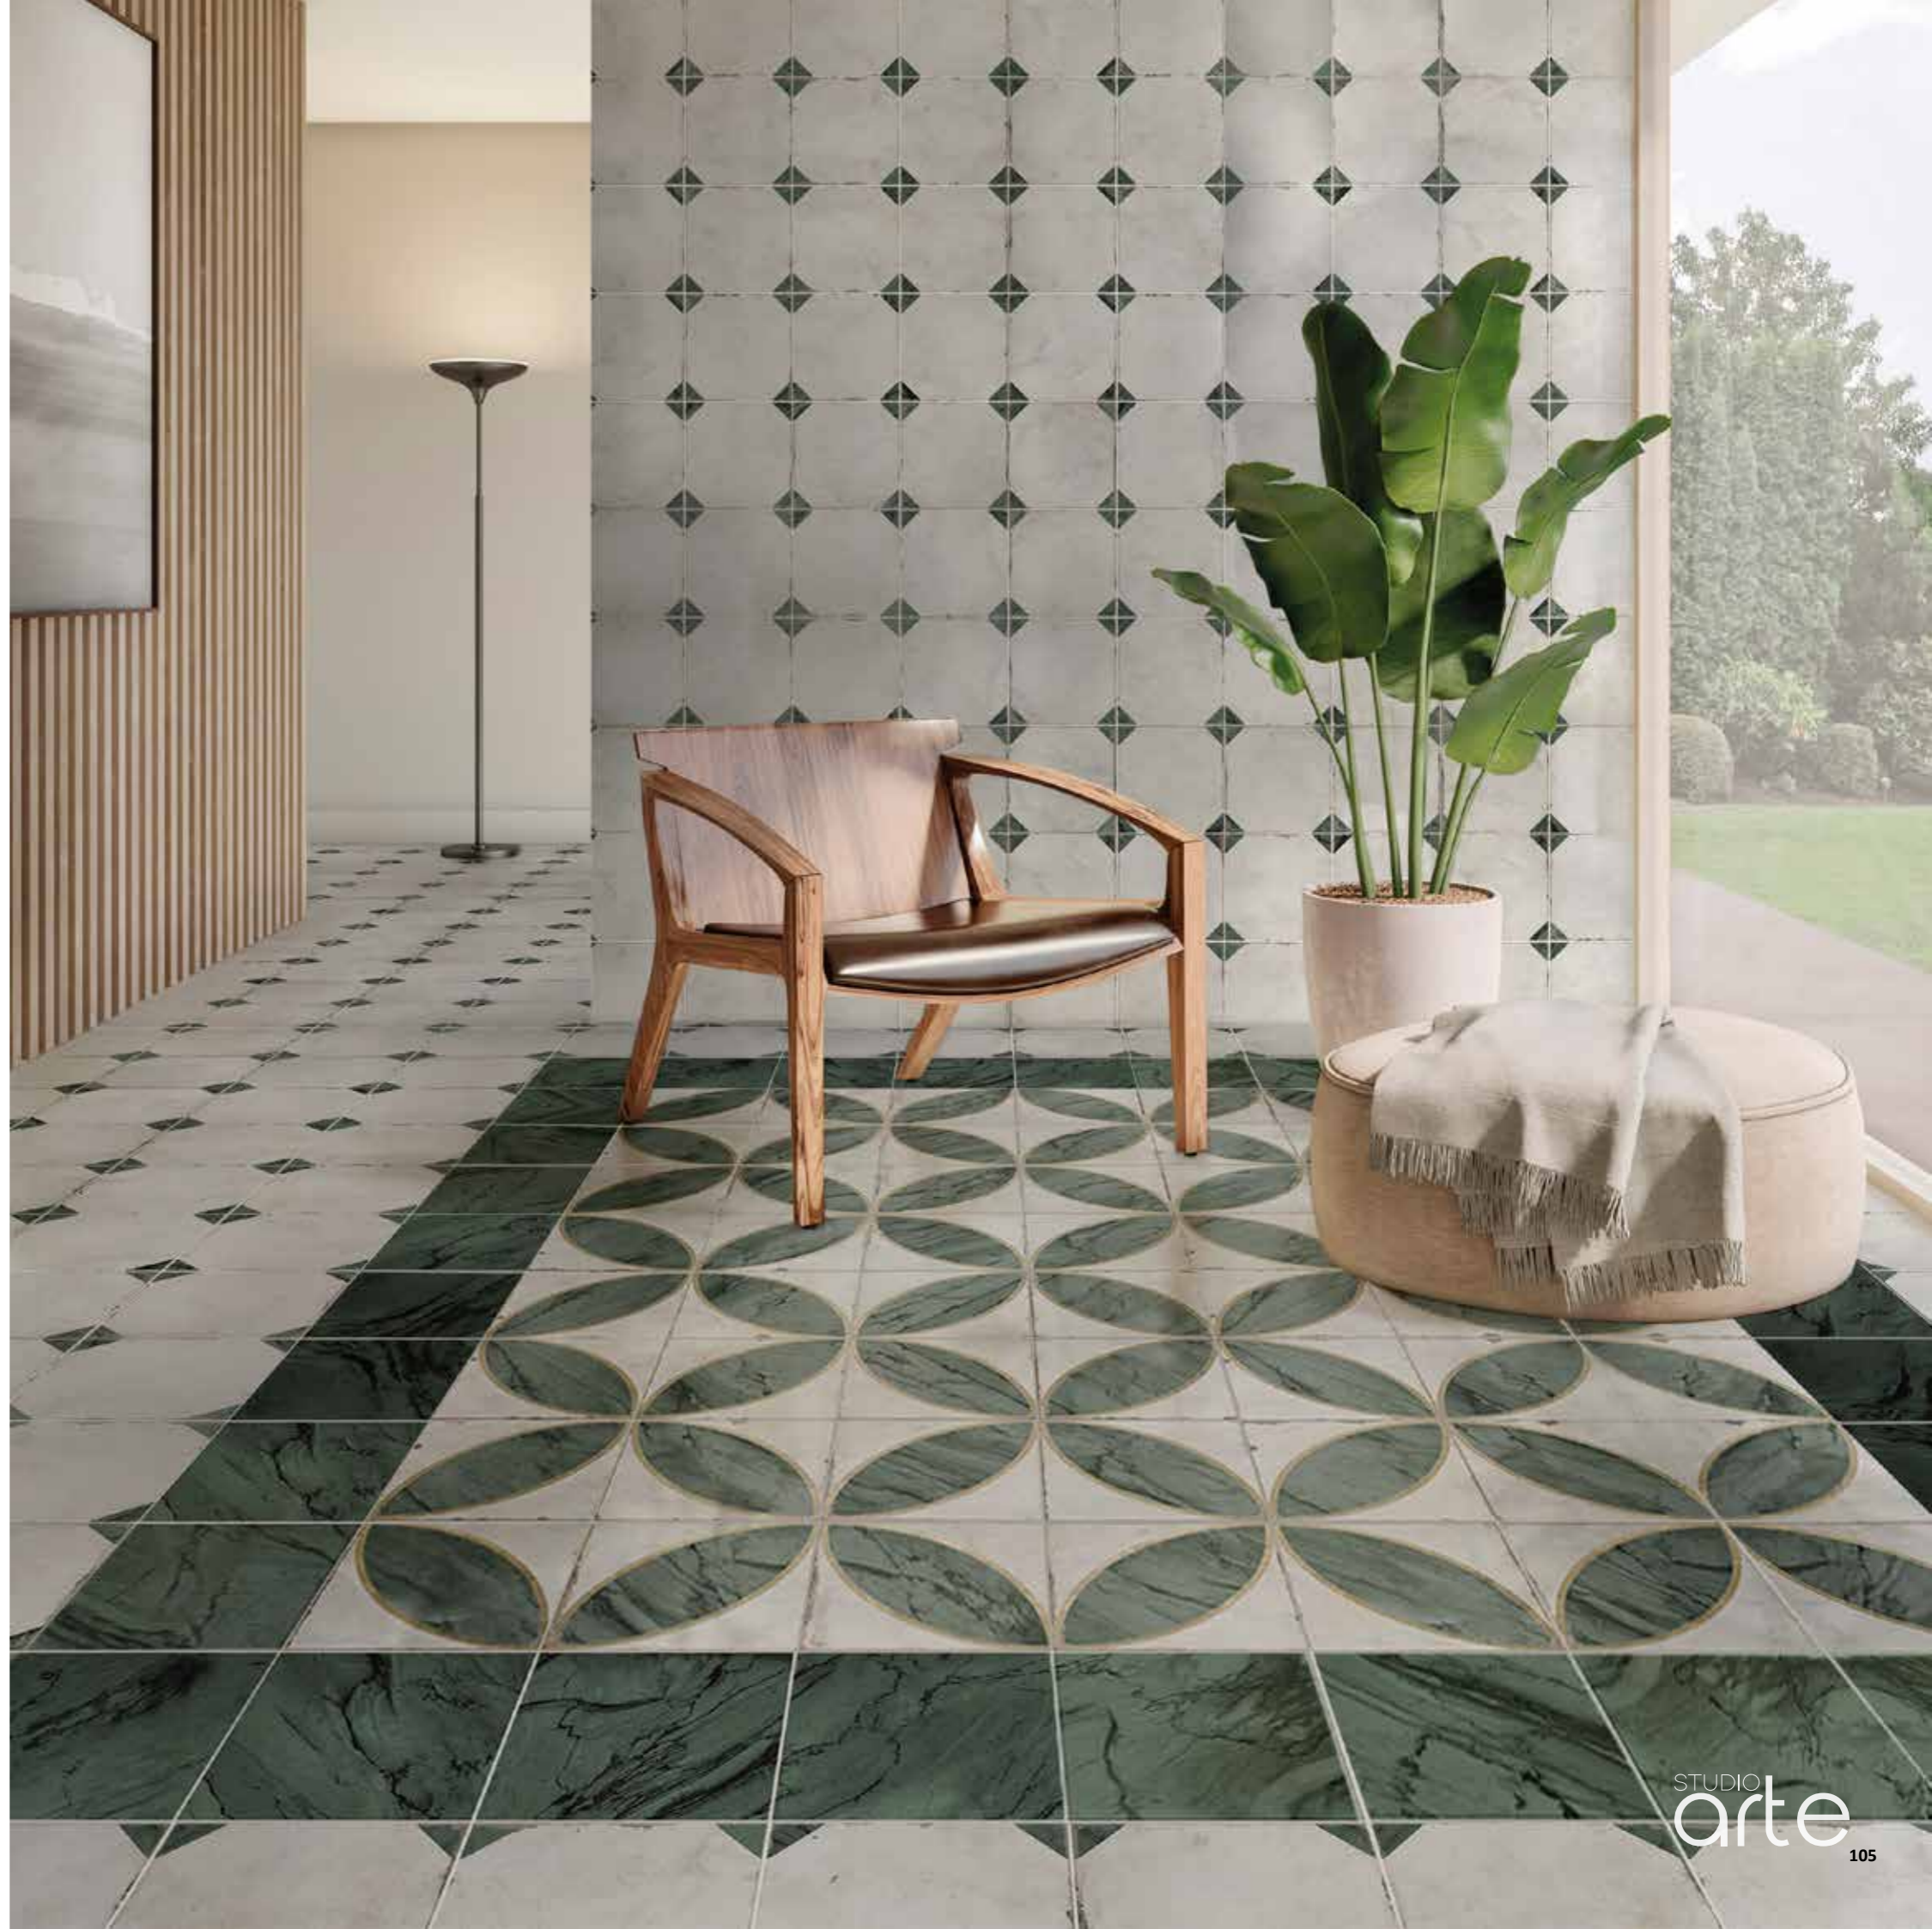

200mm x 200mm x 8mm | 14 tiles/box | 0,56m²/box
Porcelain - Shade V1 | R10

Matt
200x200

USES: Wall | Floor | Indoor | Outdoor | Wet Area | Pool