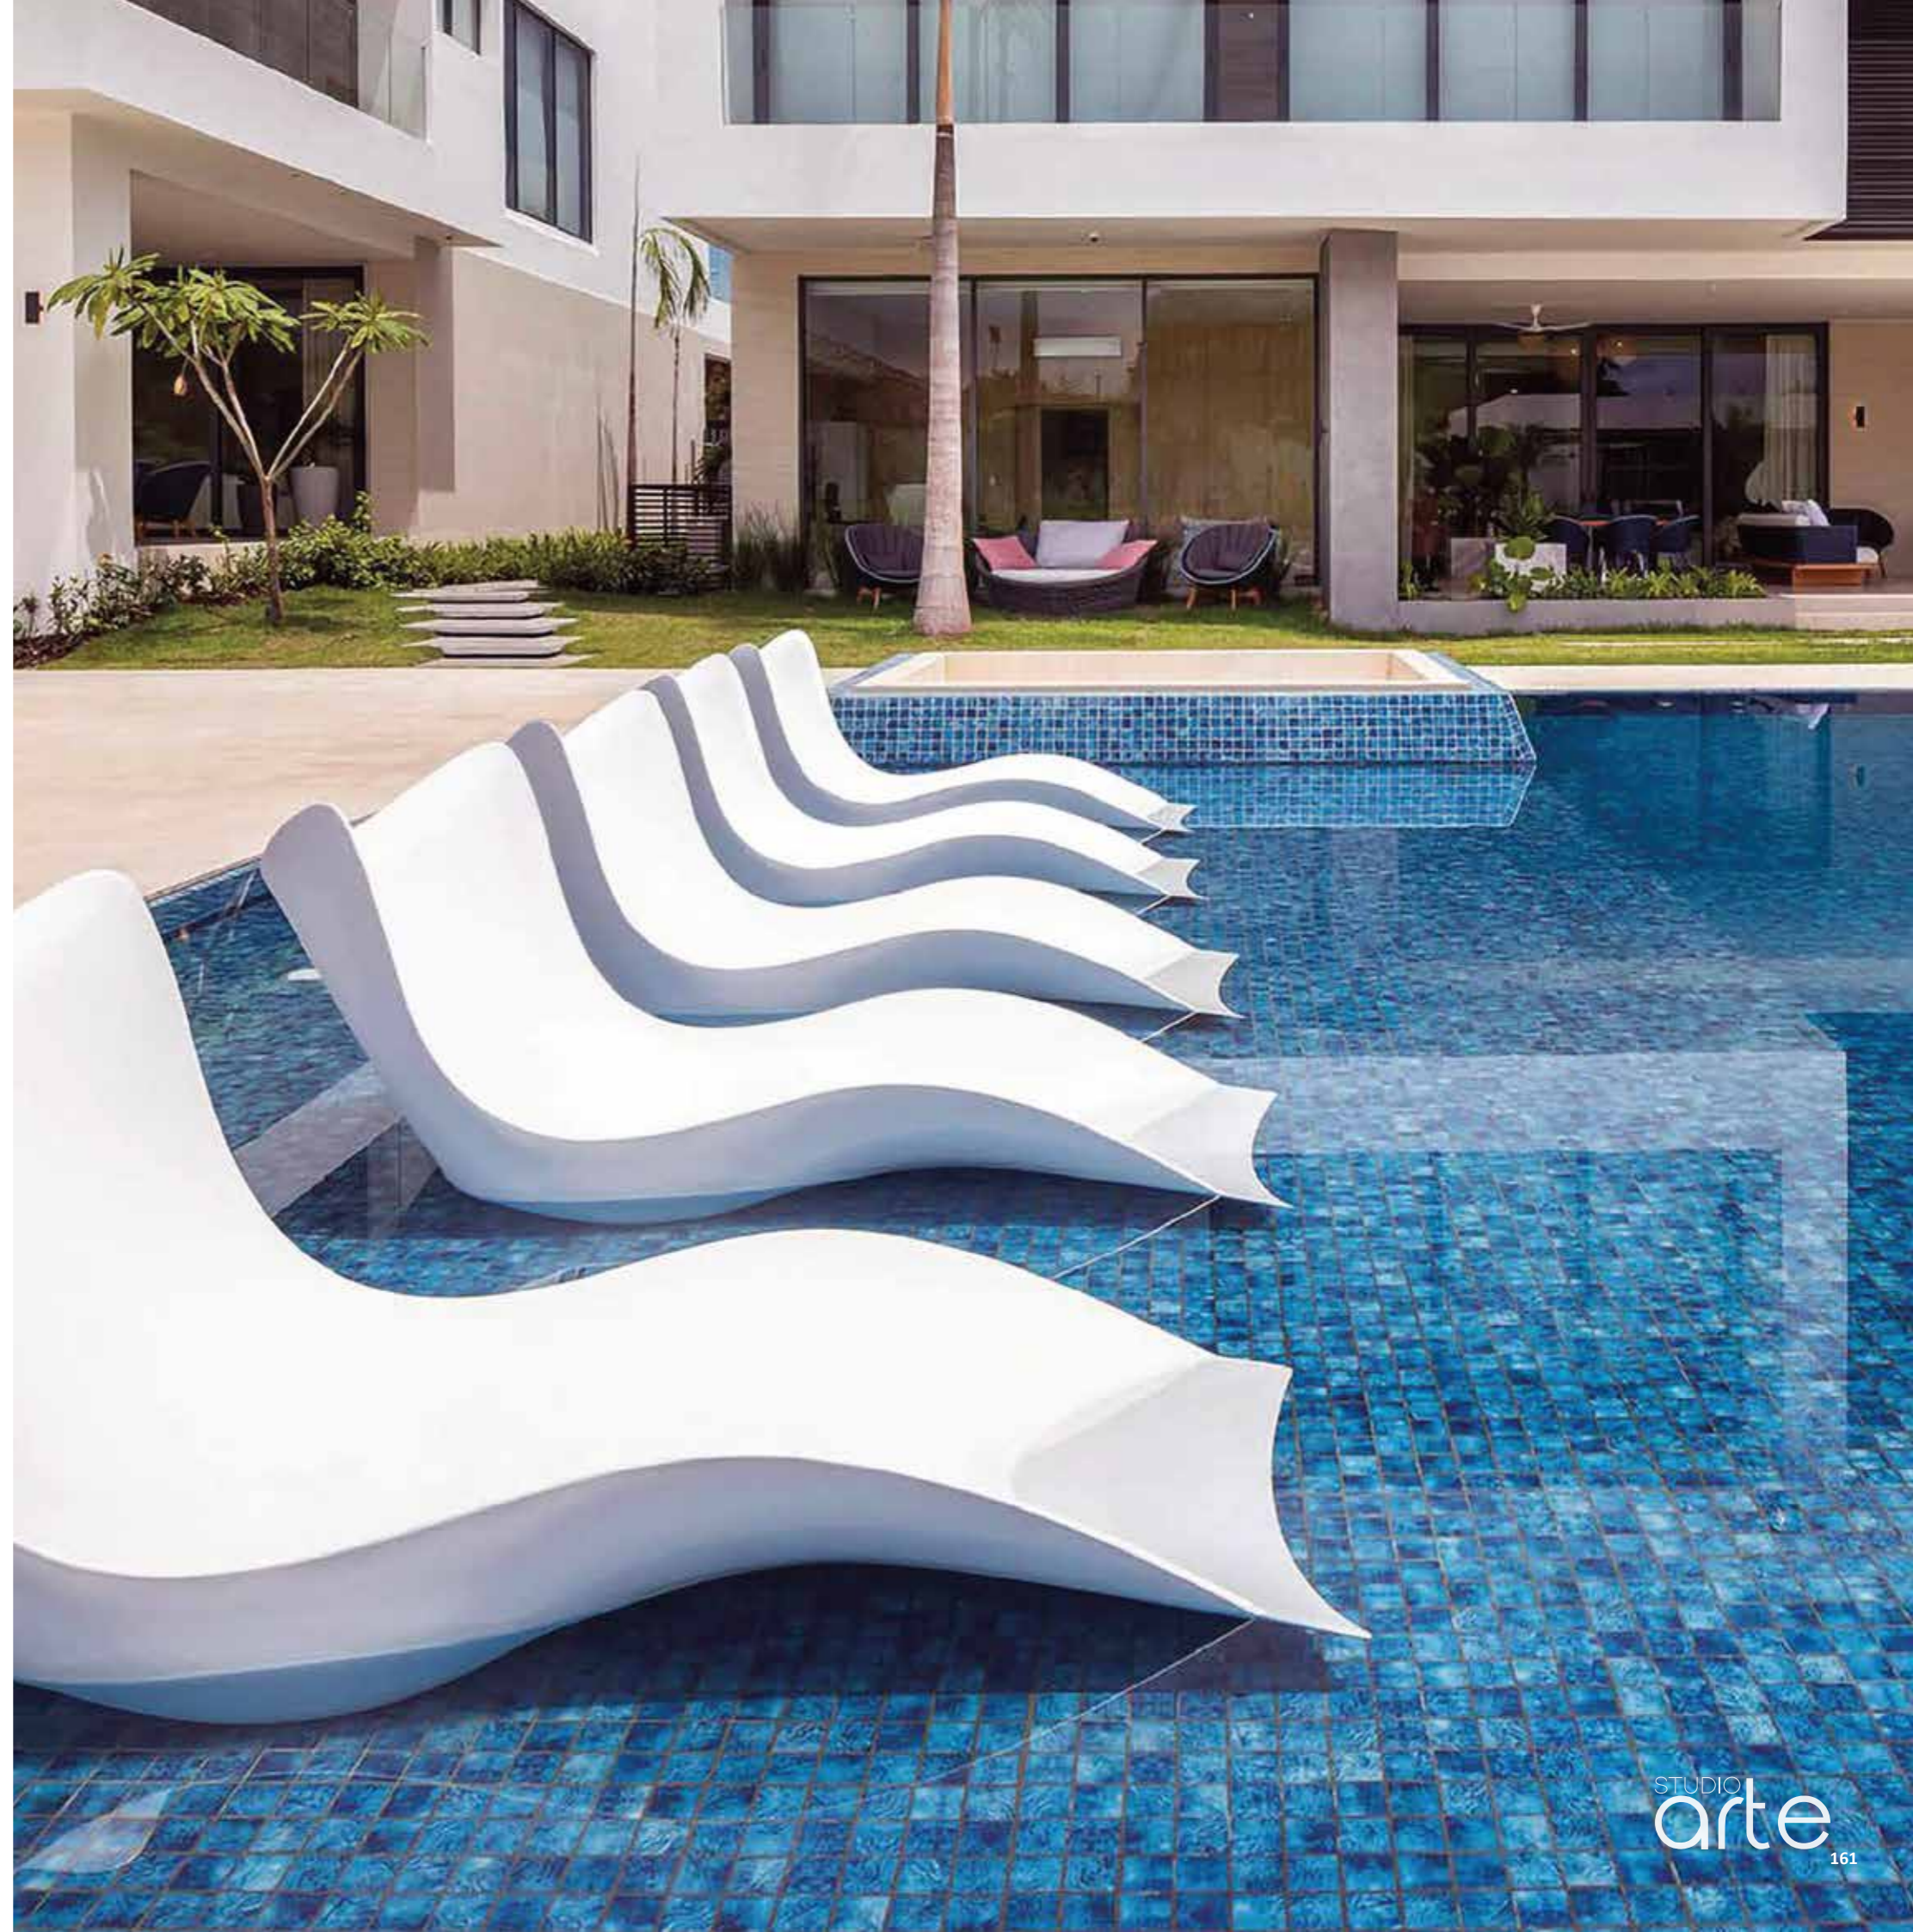

MVG1324
PENTA ARRECIFE BLUE

311mm x 311mm x 5,3mm | 10 Sheets/box | 0,97m²/box
Glass - Shade V3 | Gloss

USES: Wall | Floor | Indoor | Outdoor | Wet Area | Pool