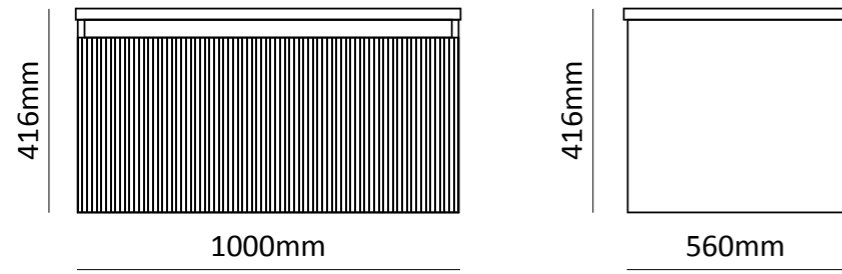

MVG1613
VOGUE BLUSH

- Marble top
- Ceramic basin, easy clean up and maintenance free
- Main cabinet with one soft close drawer
- 45° concealed handle
- Concealed LED sensor light above drawer

SIZE | 1000mm x 416mm x 560mm