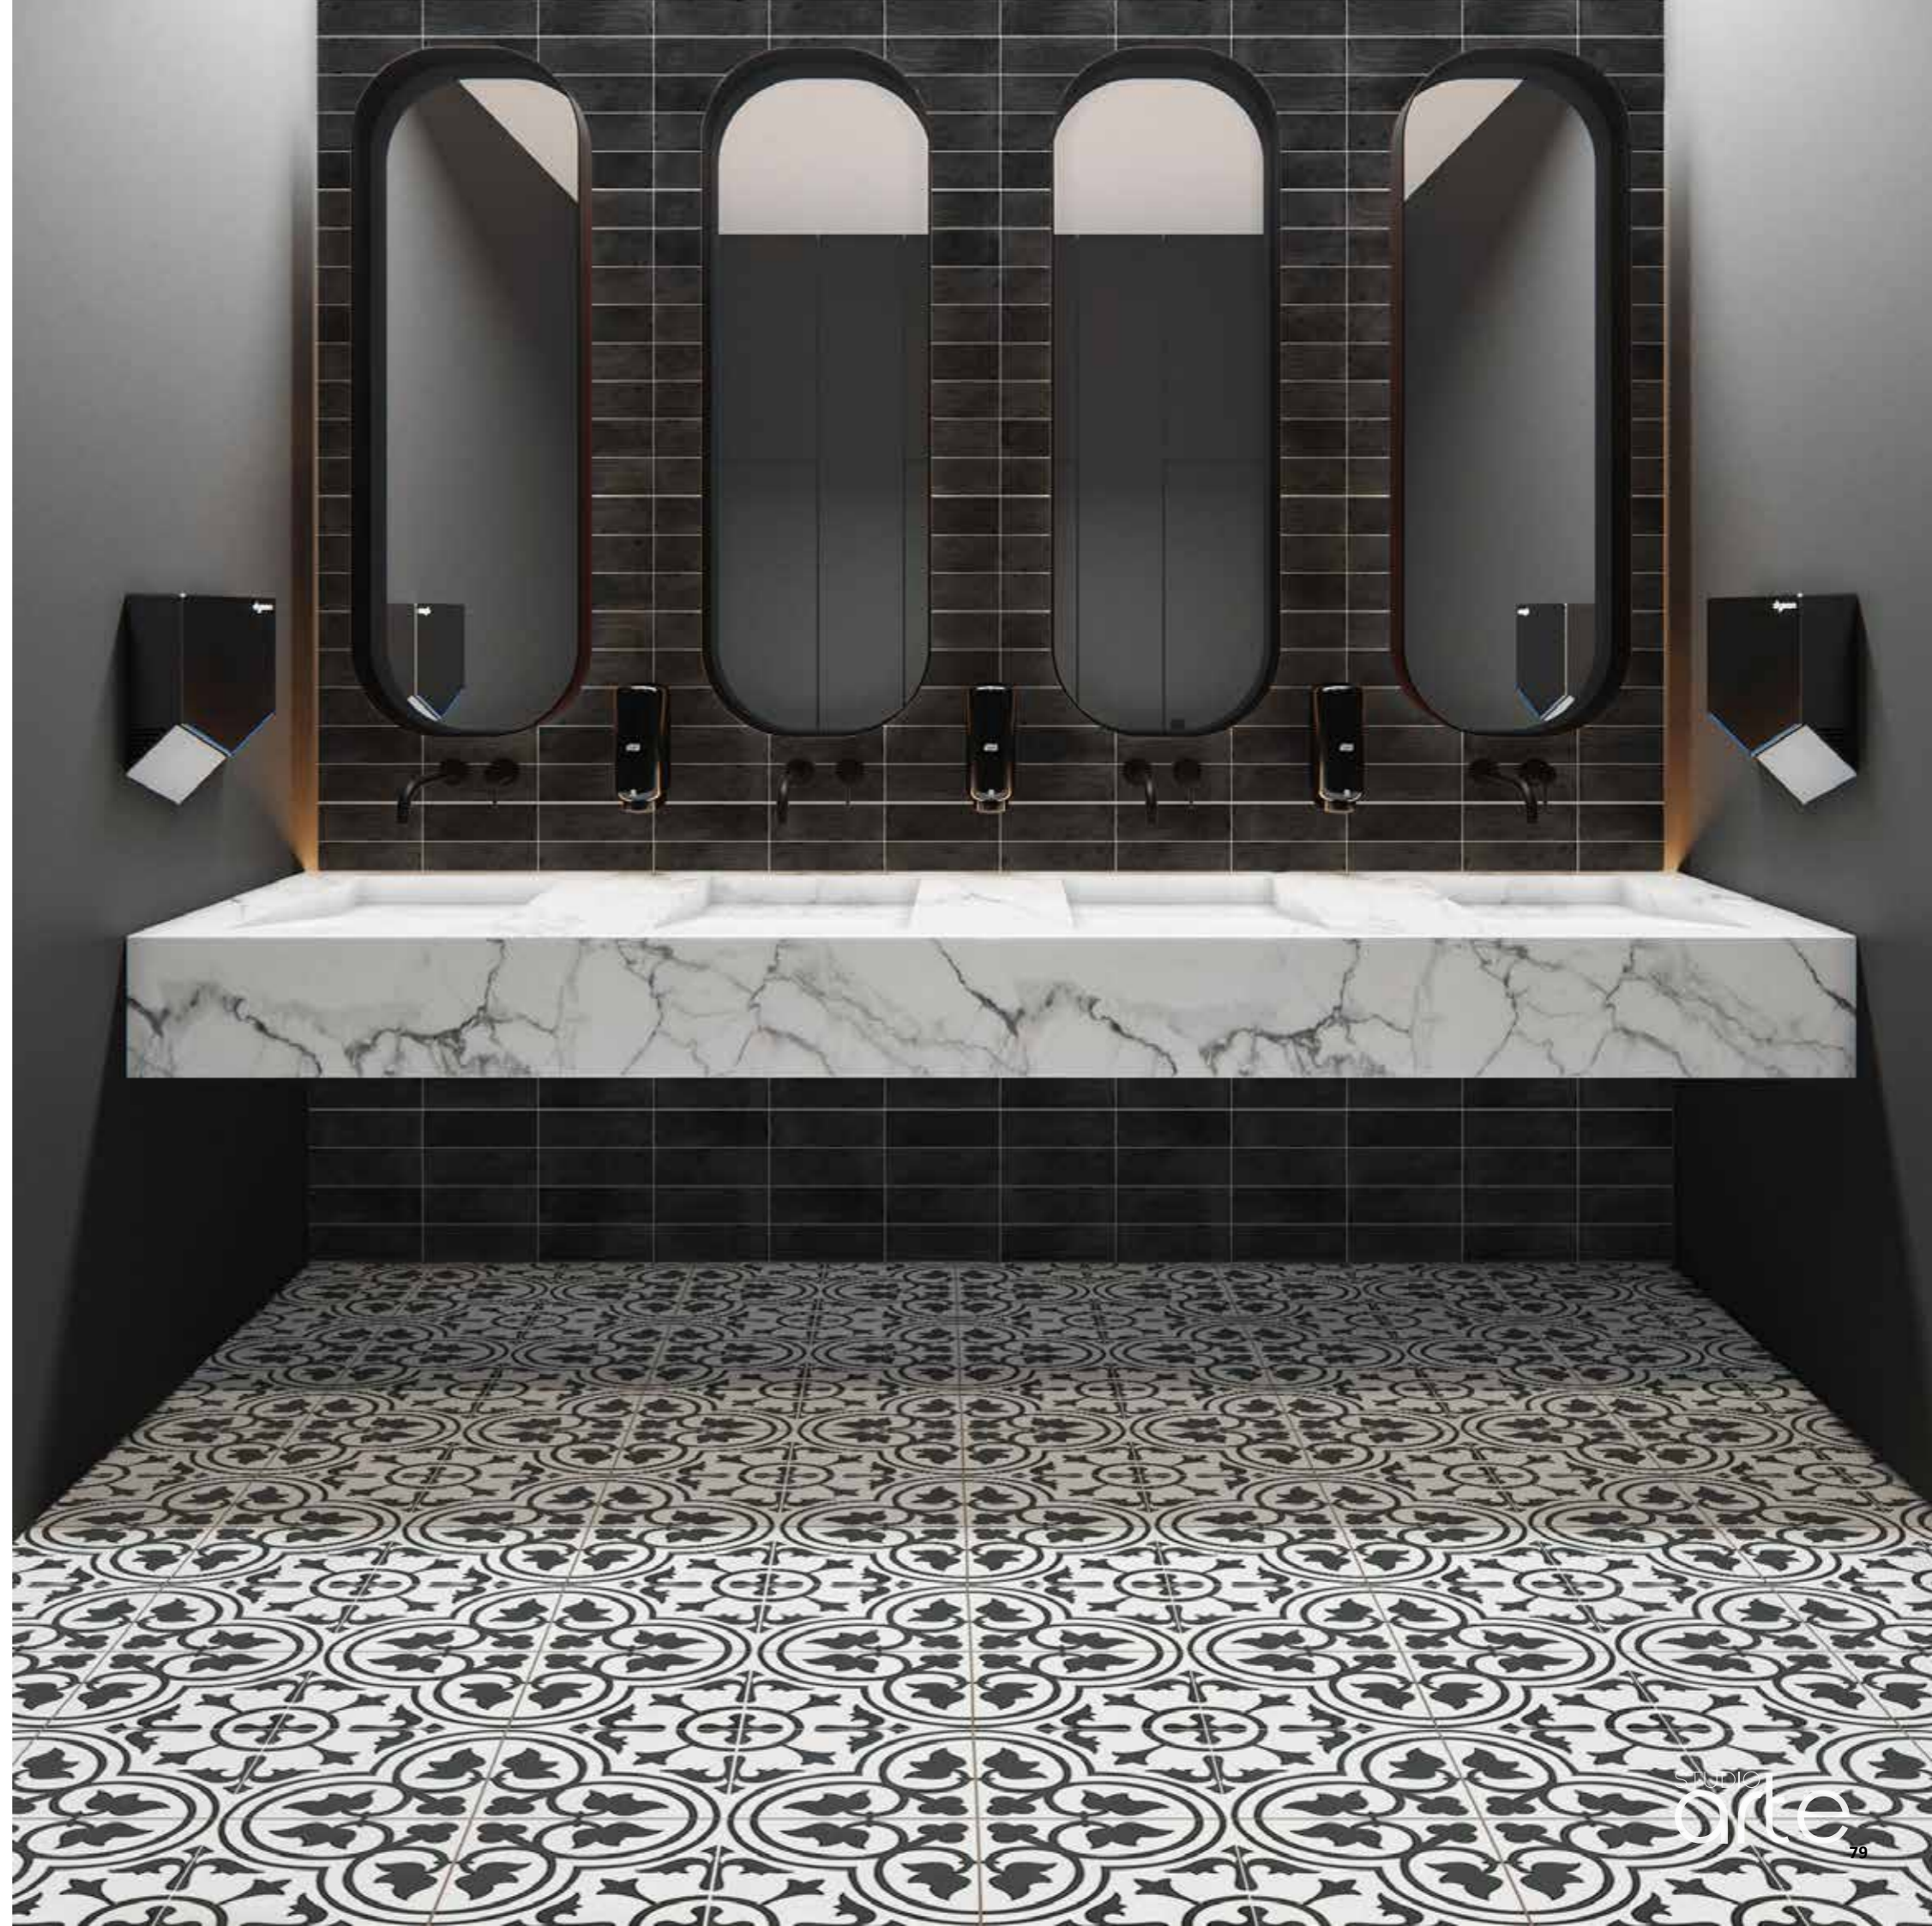

MVG1290  
DOVER BLACK

450mm x 450mm x 9mm | 6 tiles/box | 1,22m<sup>2</sup>/box  
Porcelain - Shade V1

Matt  
450x450

USES: Wall | Floor | Indoor | Outdoor | Wet Area

MVG1317  
DOVER BLUE

450mm x 450mm x 9mm | 6 tiles/box | 1,22m<sup>2</sup>/box  
Porcelain - Shade V1