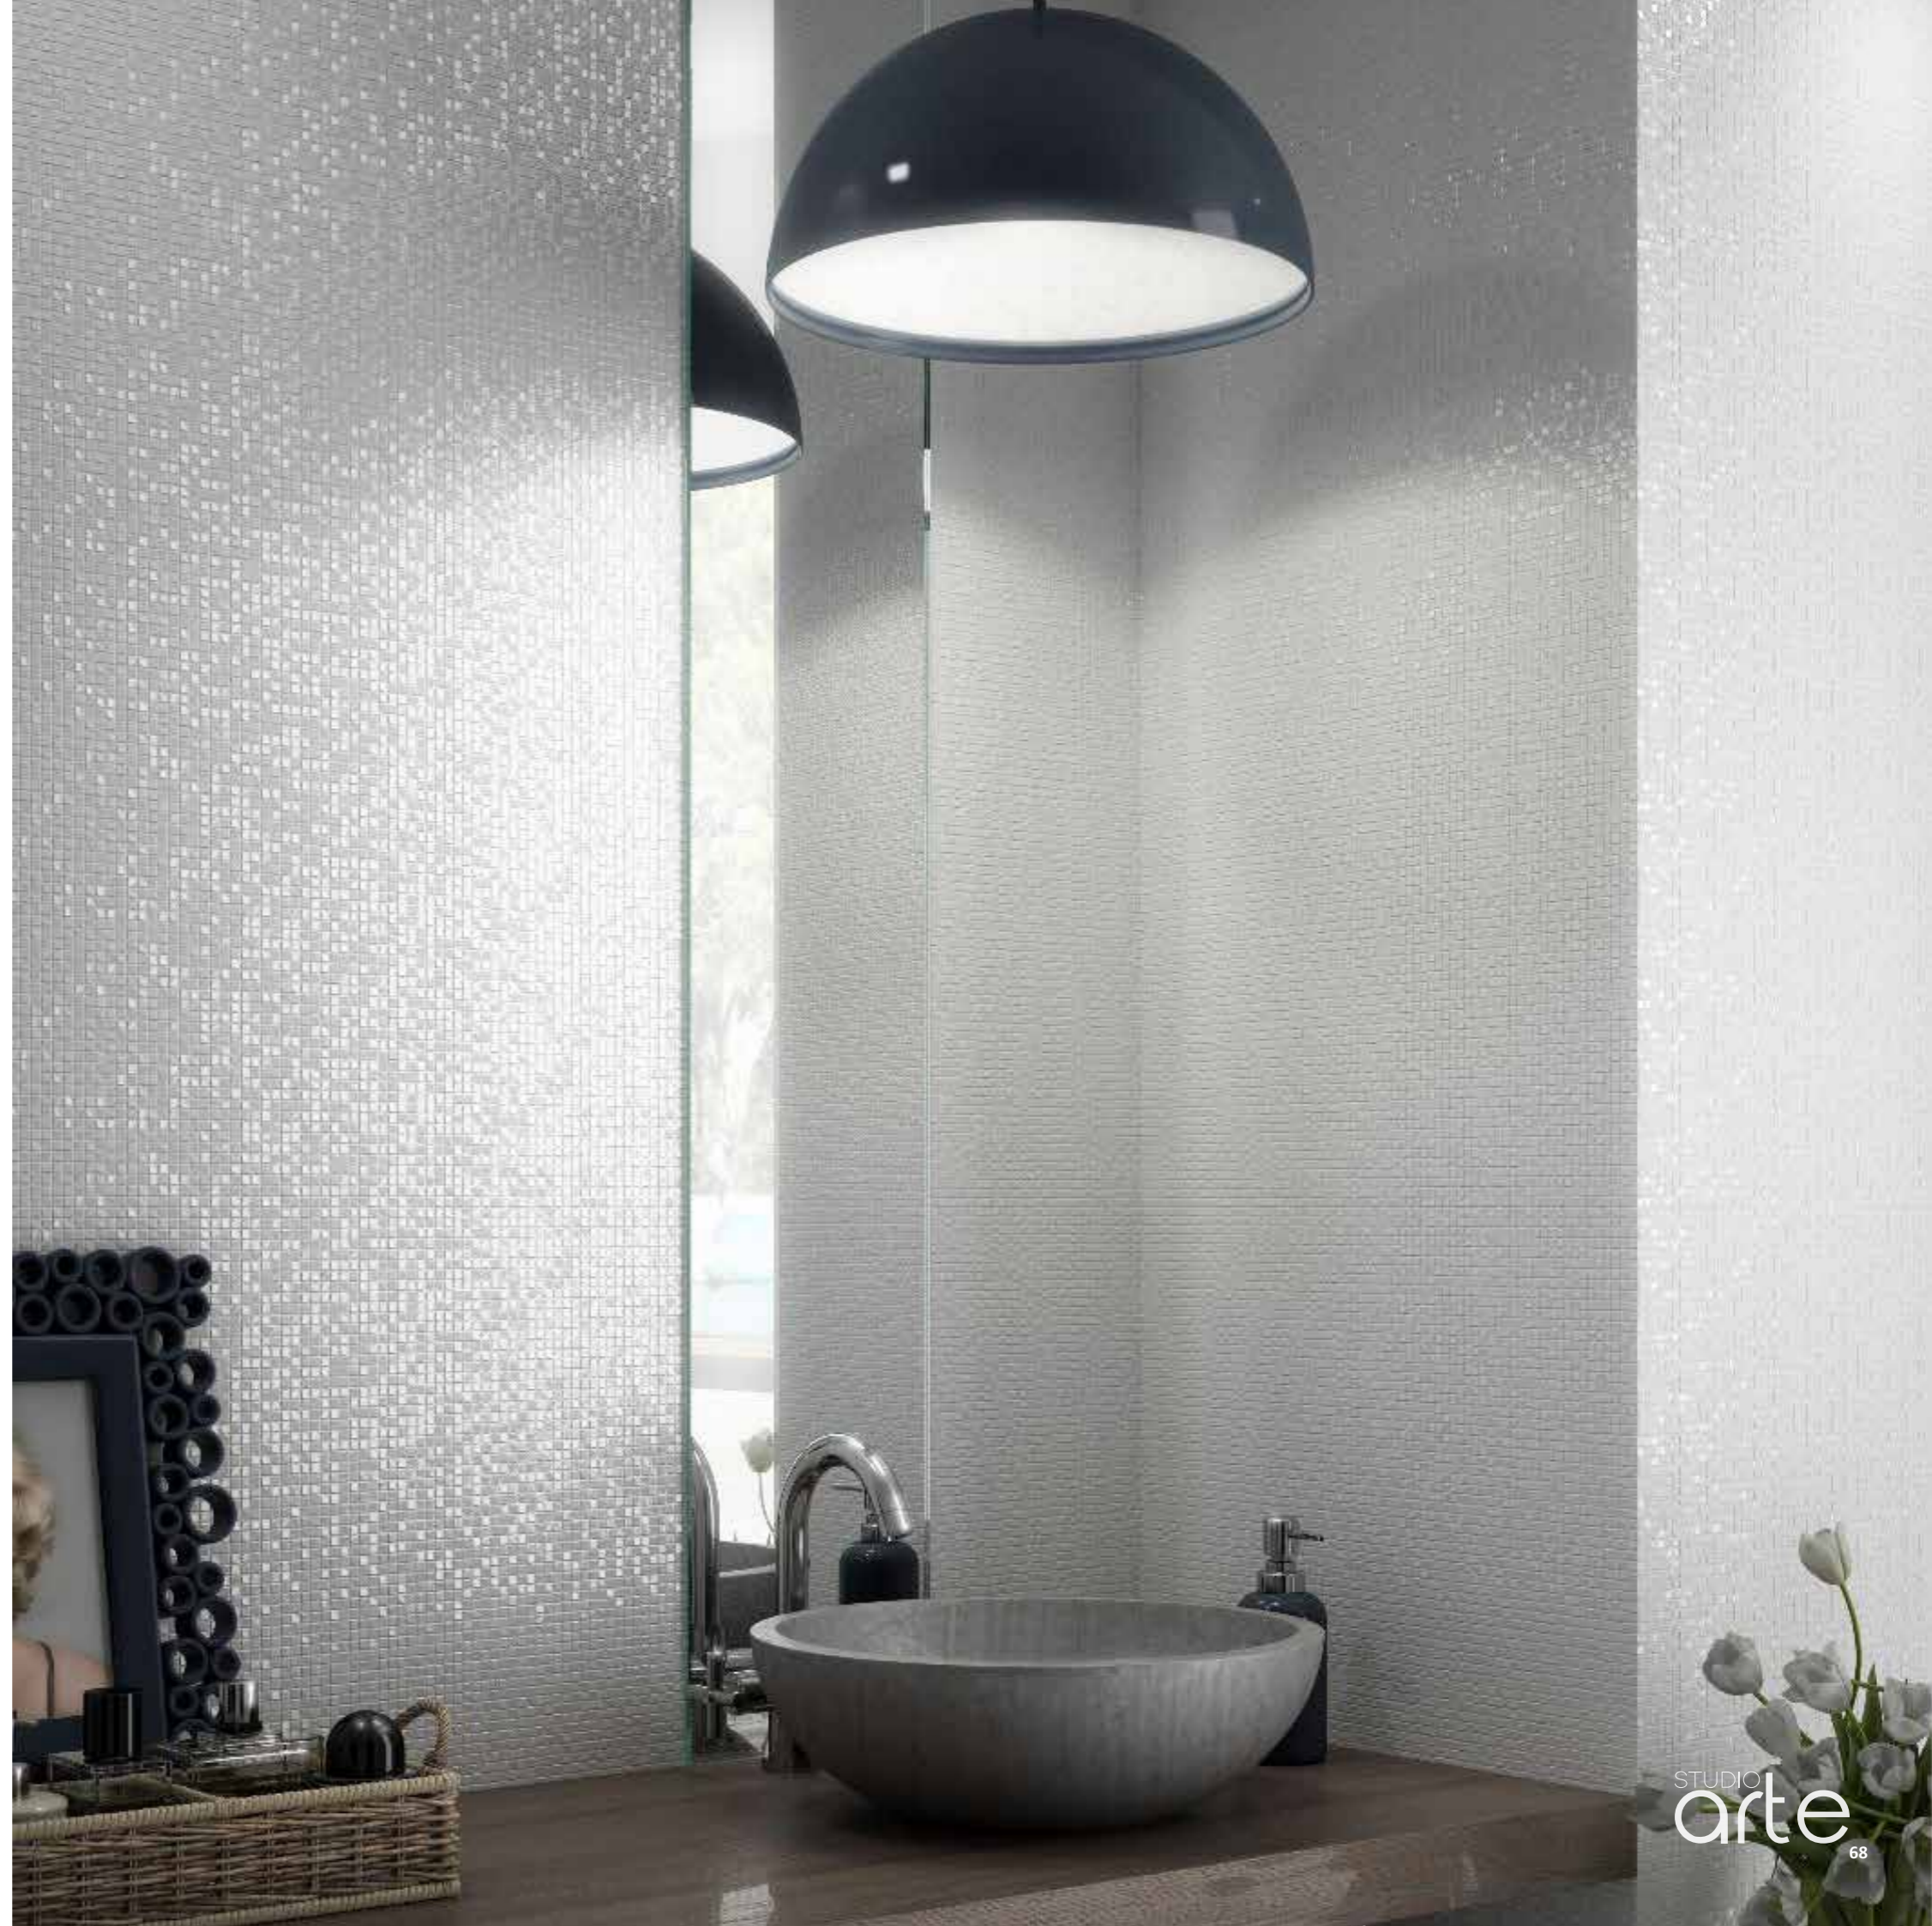

MVG1446
DESTIL BLANCO

298mm x 898mm x 10,6mm | 4 tiles/box | 1,08m²/box
Ceramic - **Shade V1**

Gloss
300x900

USES: Wall | Indoor