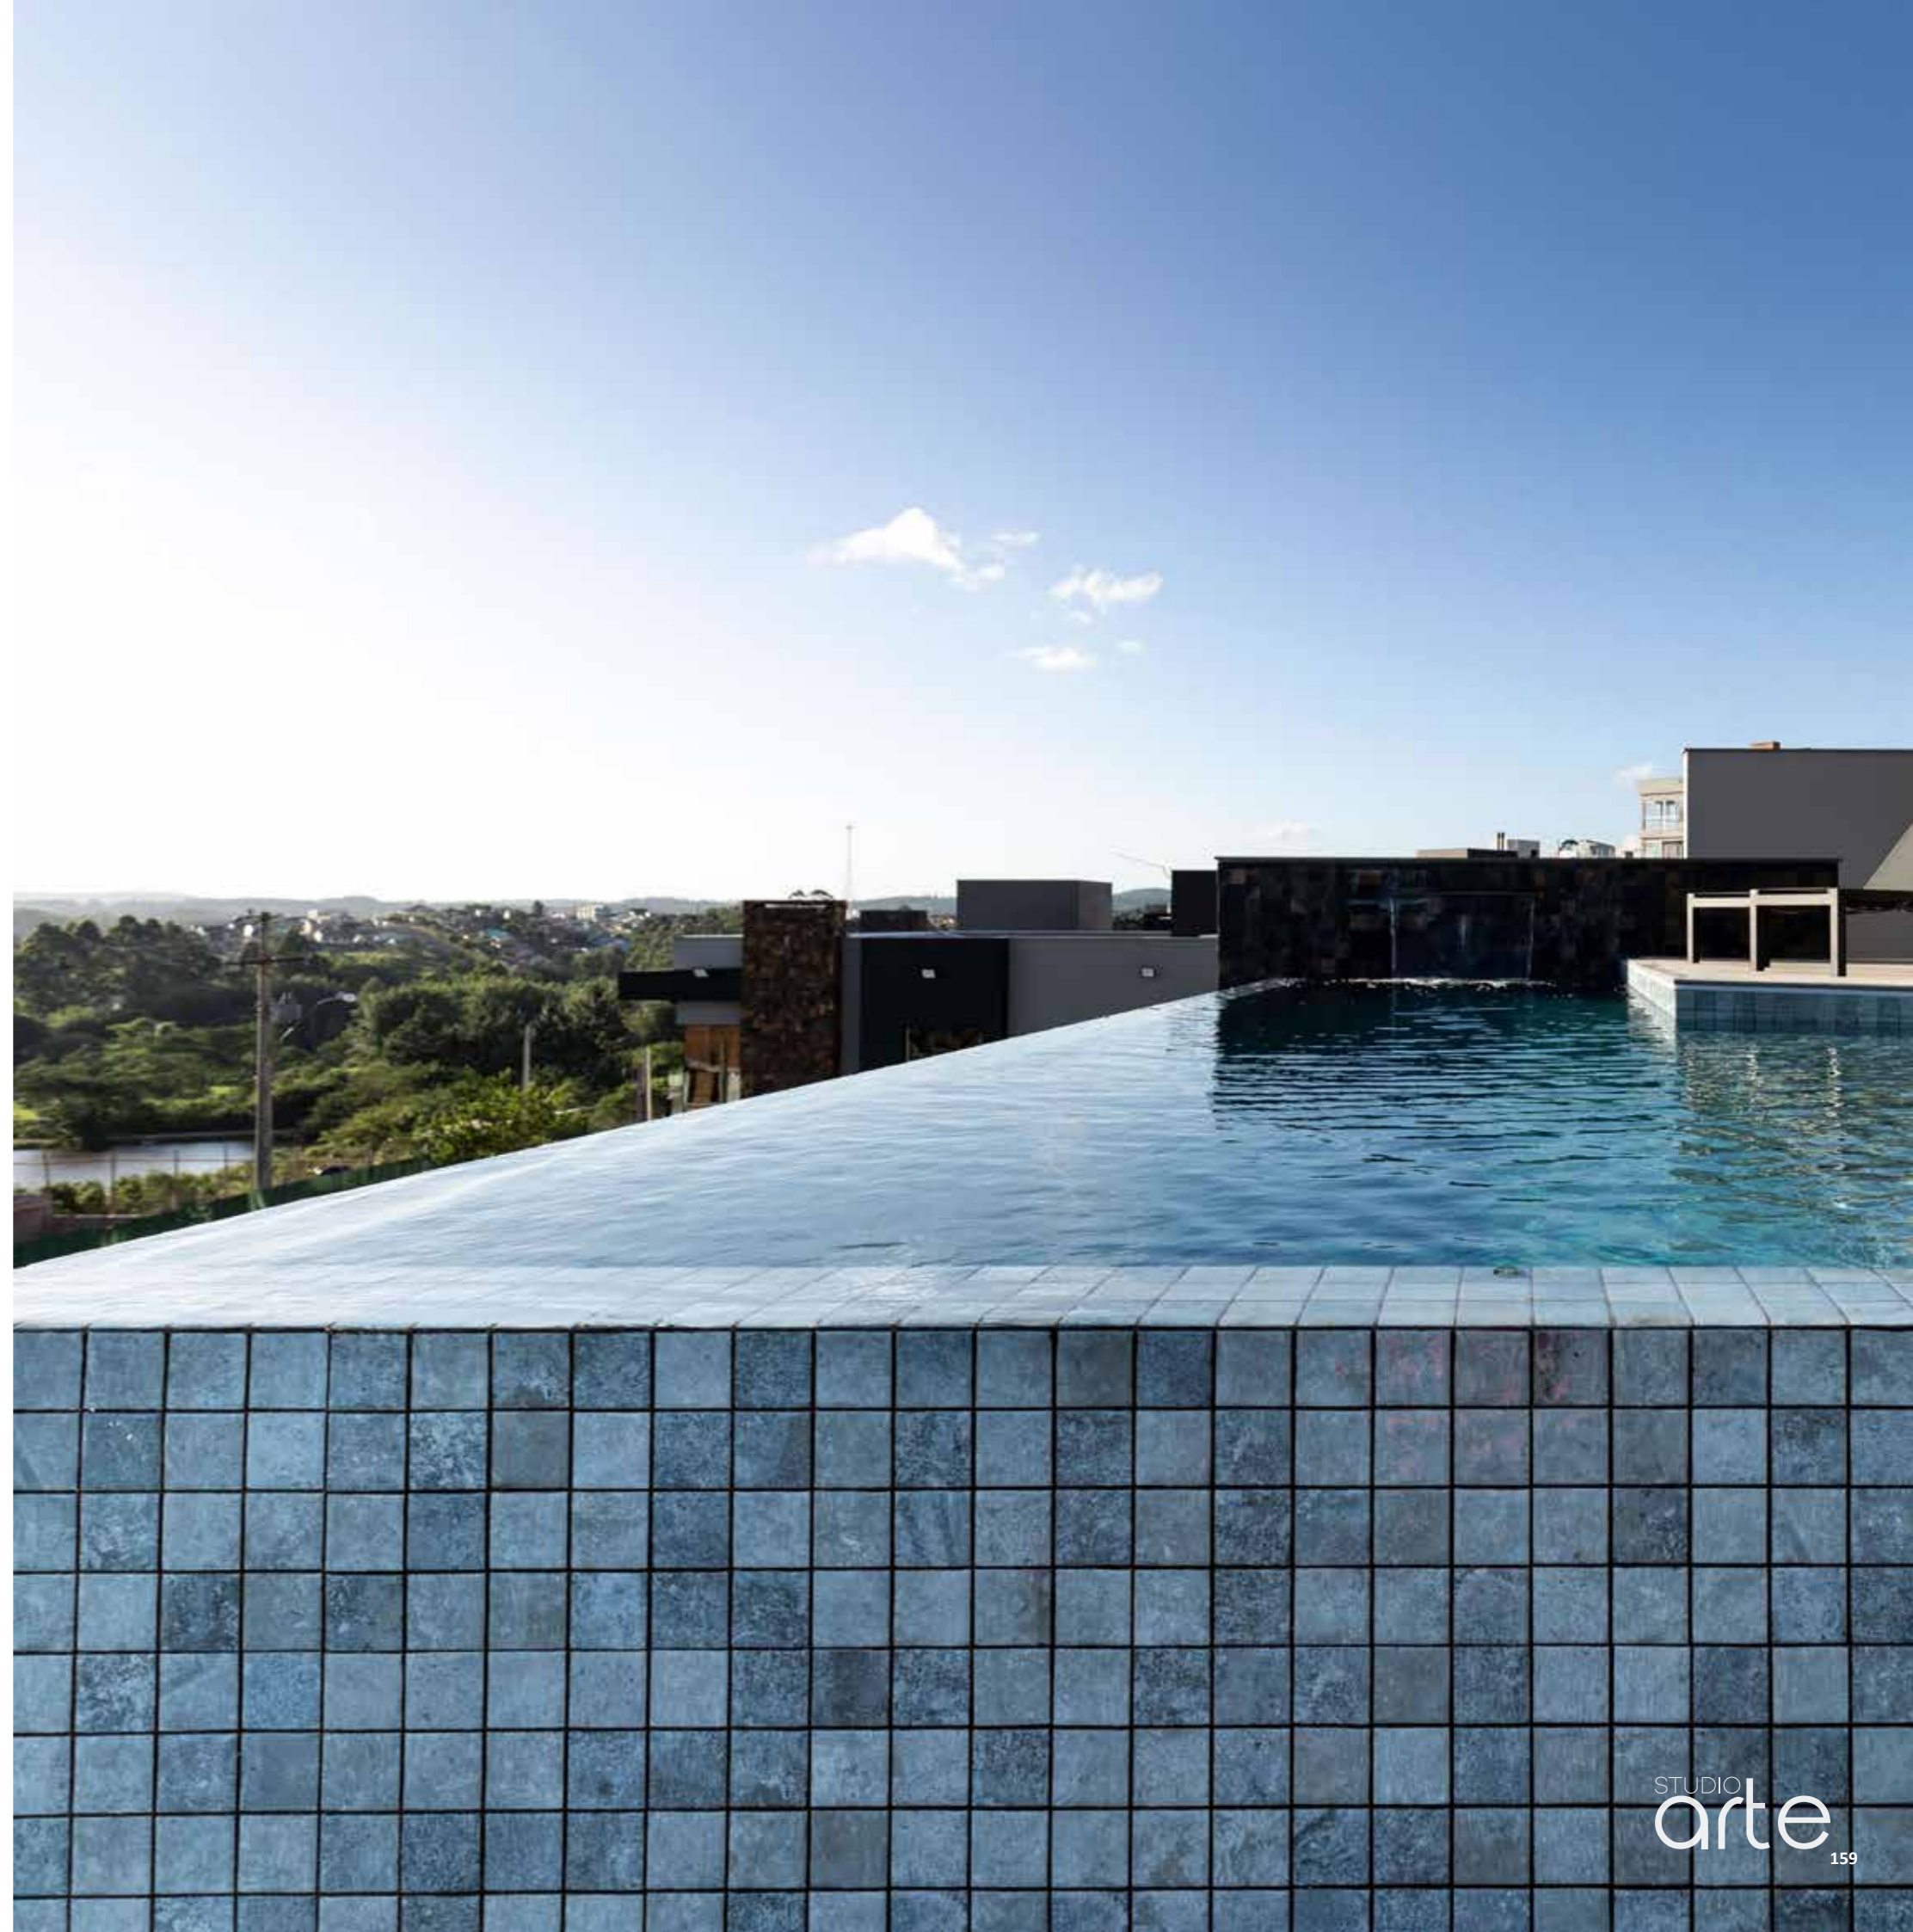

MVG1652  
RIVERSTONE TOBACCO

MVG1653  
RIVERSTONE OYSTER

300mm x 300mm | 11 Sheets/box | 0,99m<sup>2</sup>/box  
Glass - Shade V3 | Gloss & Matt

USES: Wall | Floor | Indoor | Outdoor | Wet Area

MVG1651  
JAVA LAGO

MVG1652  
JAVA MAR

391mm x 312mm | 13 Sheets/box | 1,59m<sup>2</sup>/box  
Glass - Shade V2 | Matt

USES: Wall | Floor | Indoor | Outdoor | Wet Area

MVG1653  
NORONHA JADE

MVG1654  
NORONHA MAR

391mm x 312mm | 13 Sheets/box | 1,59m<sup>2</sup>/box  
Glass - Shade V2 | Matt