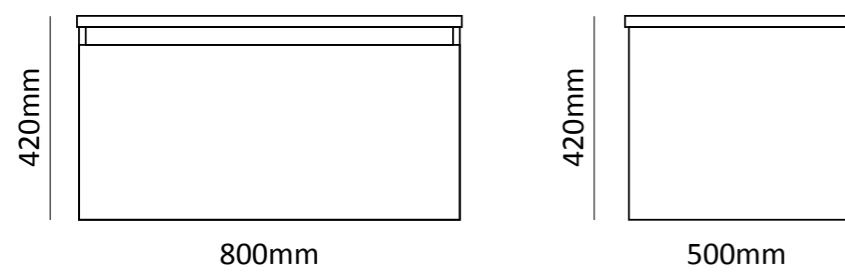

MVG1614
MIDNIGHT BLACK

- Glass
- Solid Surface Composition
- Easy clean up and maintenance free
- Main cabinet with one soft close drawer
- 45° concealed handle
- Concealed LED sensor light above drawer

SIZE | 800mm x 420mm x 500mm