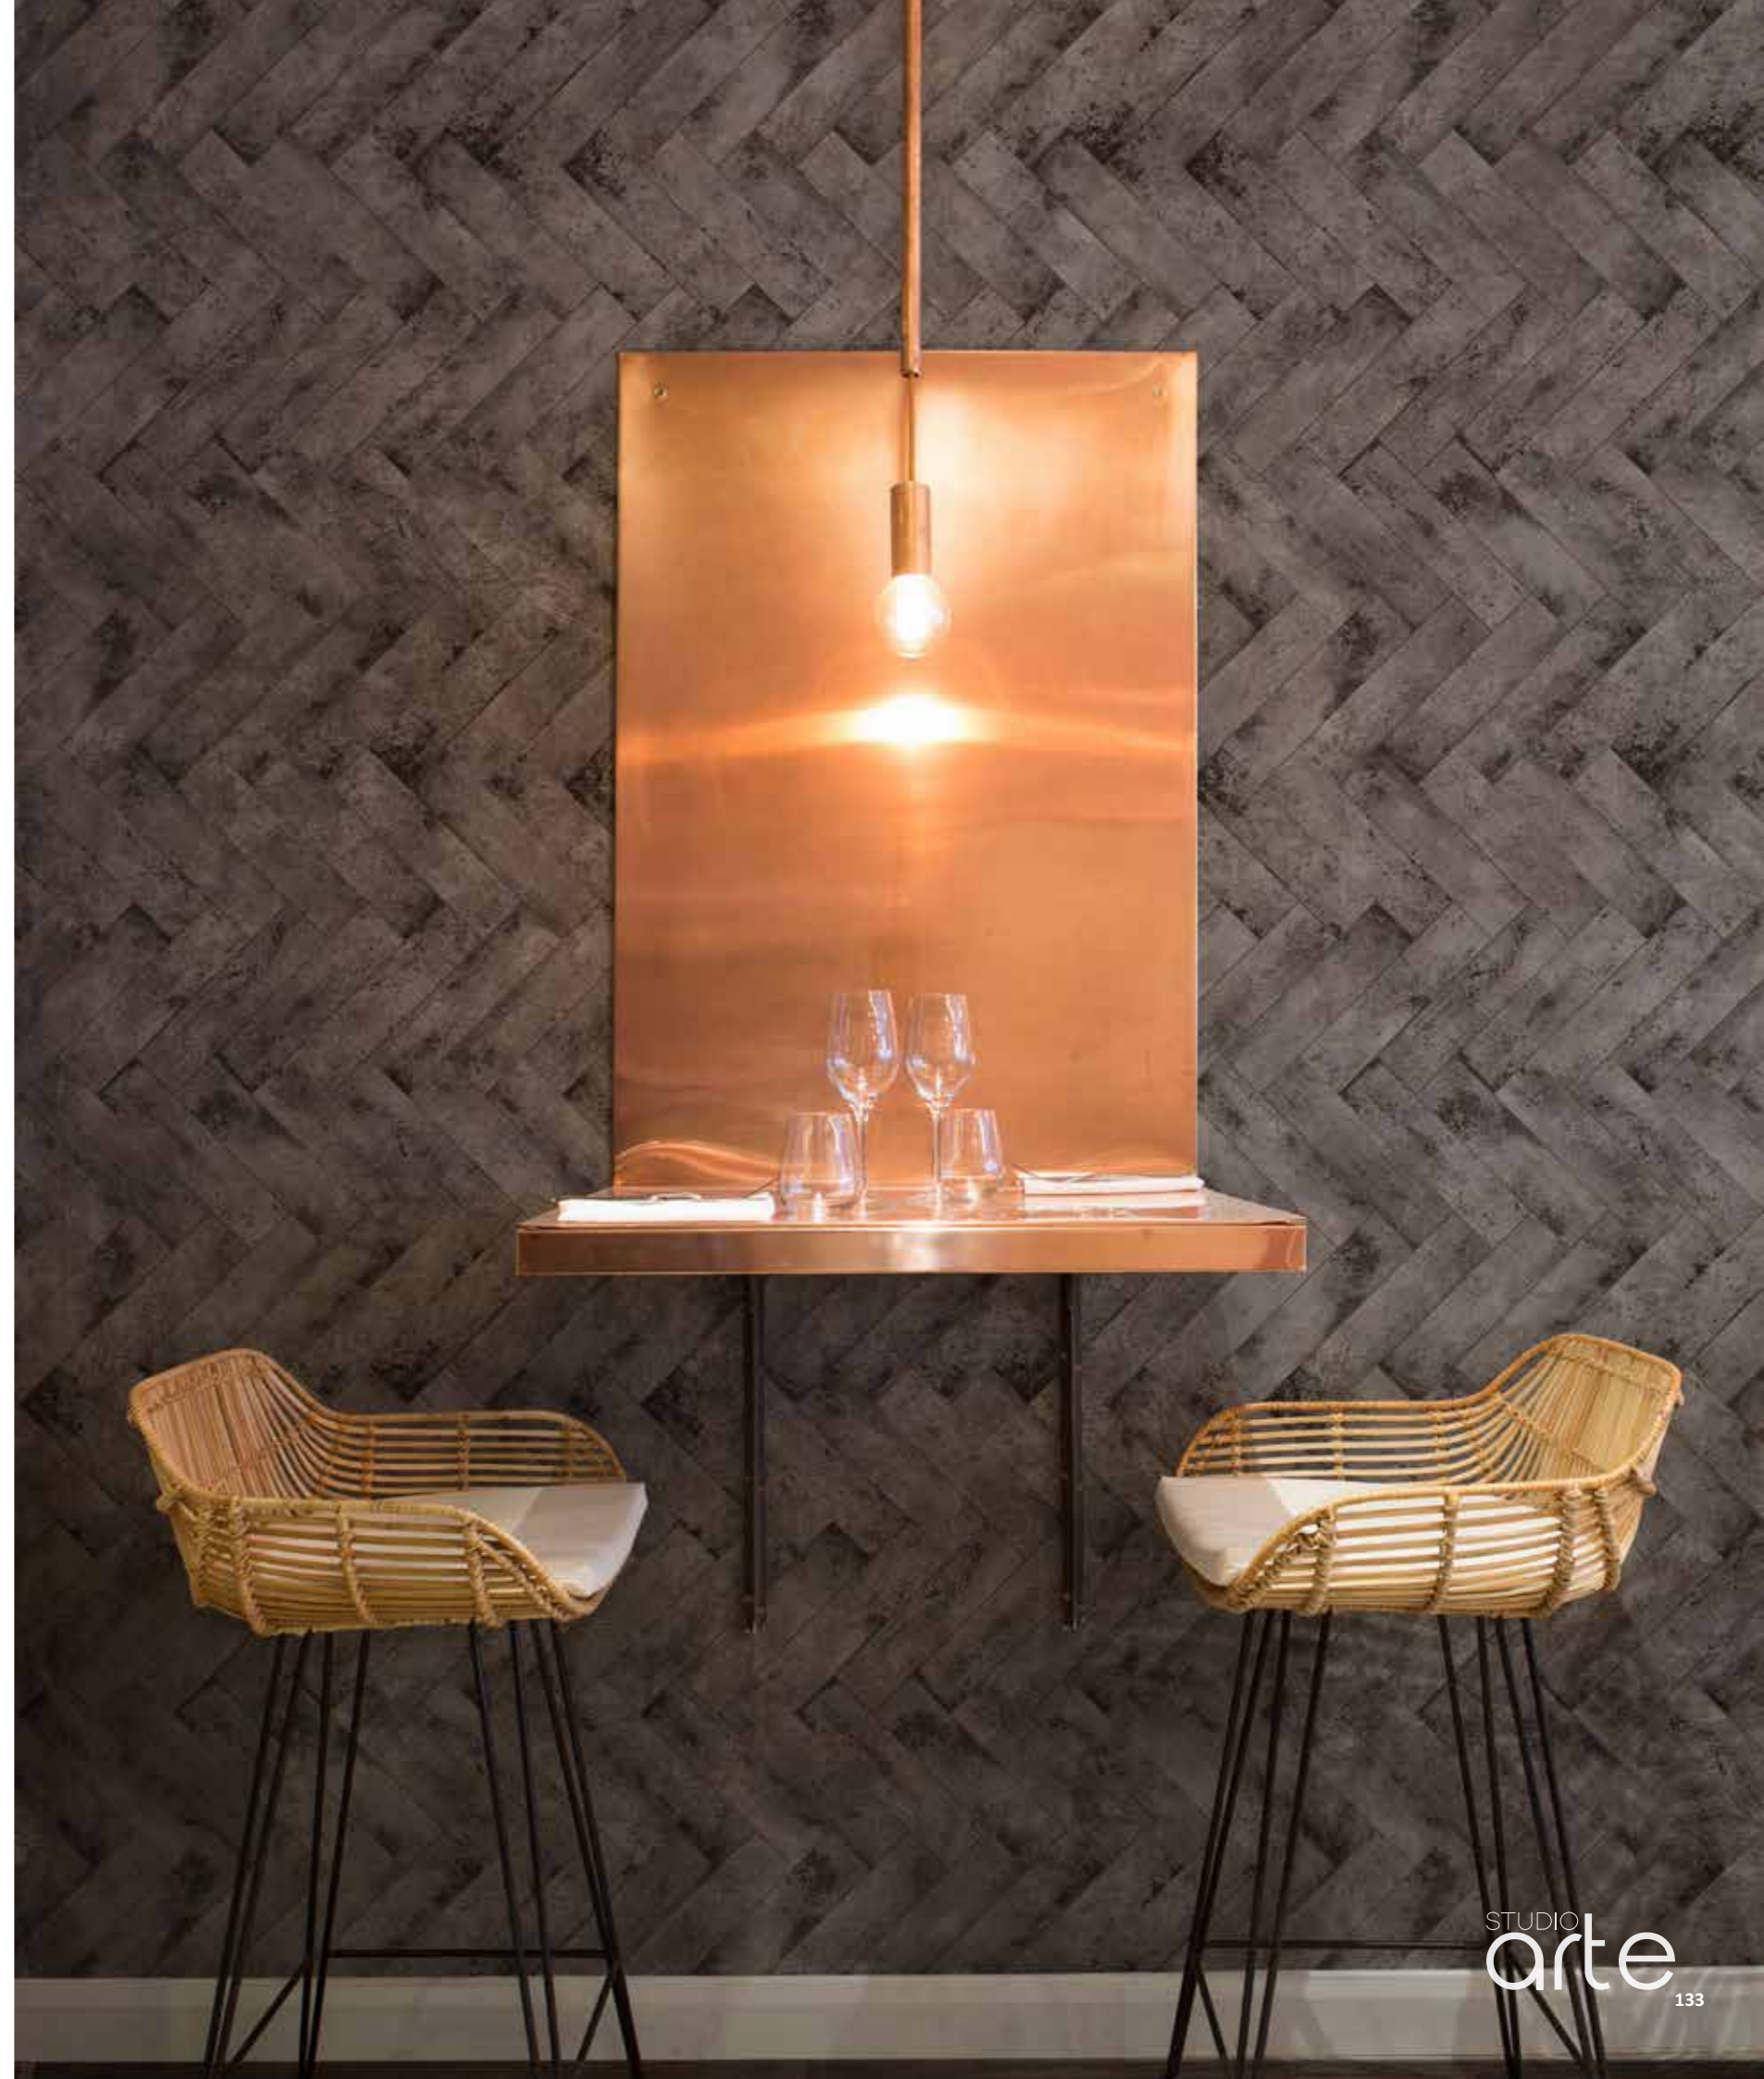

75mm x 300mm x 7mm | 26 tiles/box | 0,59m²/box
Ceramic - Shade V3

Gloss
75x300

USES: Wall | Indoor | Wet Area