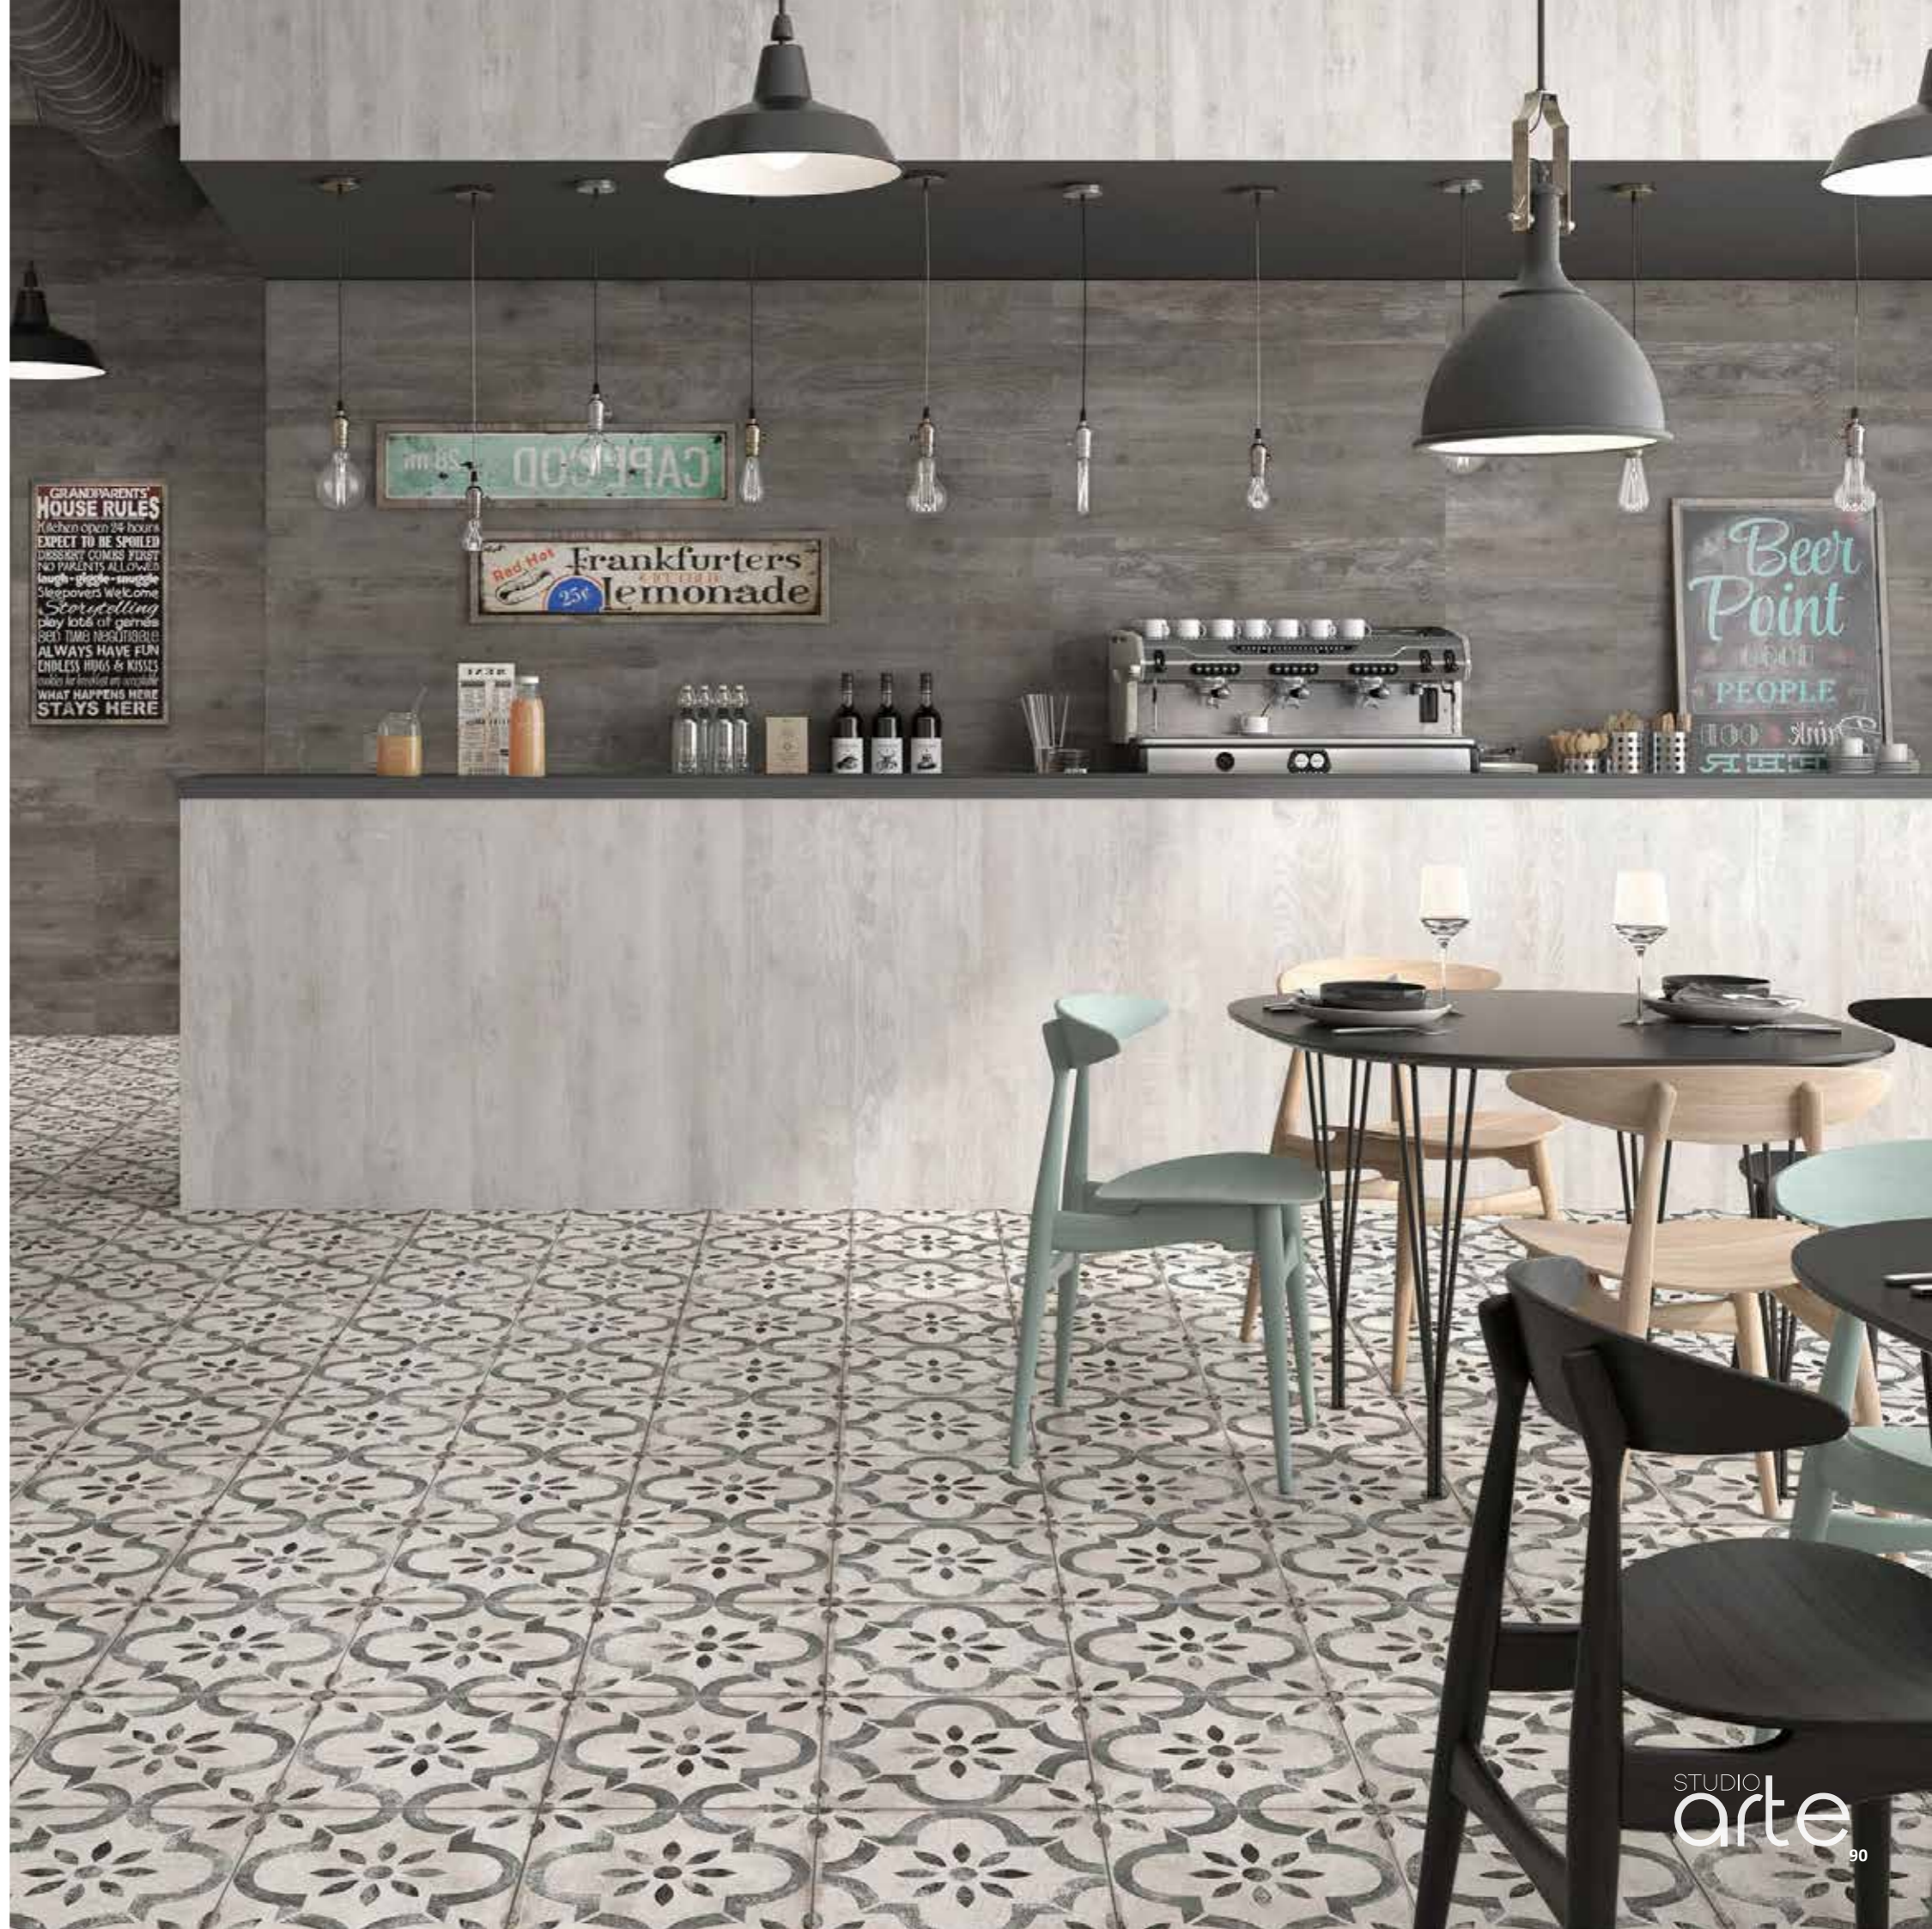

Matt  
450x450

USES: Wall | Floor | Indoor | Outdoor | Wet Area

MVG1316  
LEEDS GREY

450mm x 450mm x 10mm | 6 tiles/box | 1,22m<sup>2</sup>/box  
Porcelain - Shade V2

Matt  
450x450

USES: Wall | Floor | Indoor | Outdoor | Wet Area