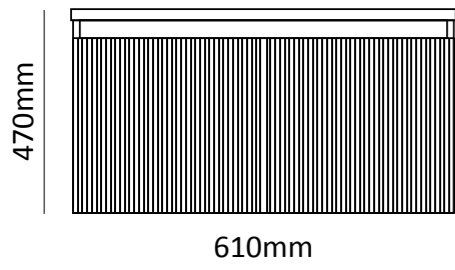

**SIZE | 160mm x 500mm x 300mm**

MVG1465  
JUICY WHITE

MVG1466  
JUICY GREY

- Waterproof MDF Material
- Ceramic basin, easy clean up and maintenance free
- Main cabinet with two cabinet doors with soft close hinges
- 45° concealed handle