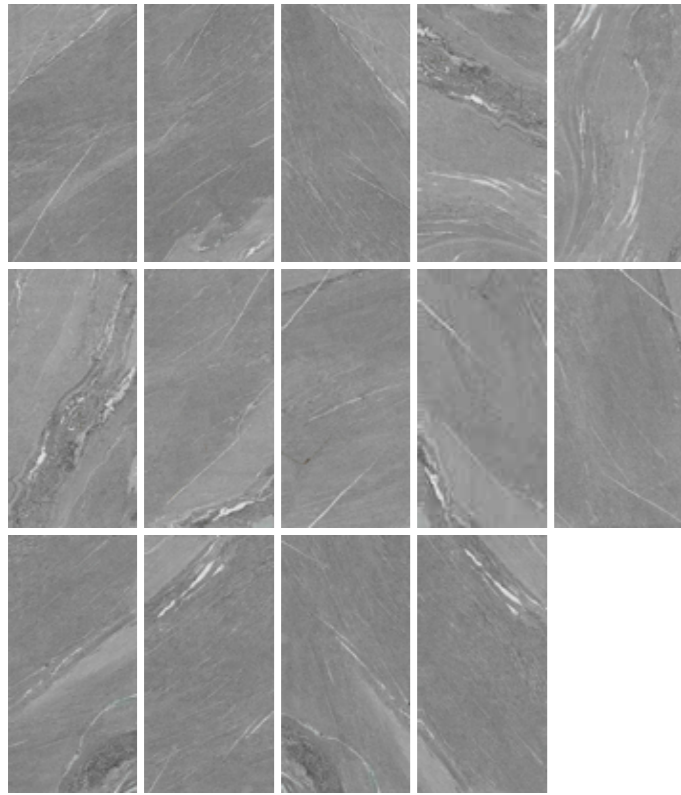

MVG1085
OSLO DARK GREY

584mm x 1170mm x 10mm | 2 tiles/box | 1,37m²/box
Porcelain - **Shade V3**

Matt
60x120

USES: Wall | Floor | Indoor | Outdoor | Wet Area