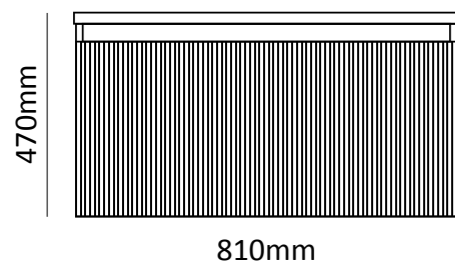

SIZE | 470mm x 610mm x 520mm

MVG1467  
DELICIOUS WHITE

MVG1468  
DELICIOUS GREY

MVG1469  
DELICIOUS JADE GREEN

MVG1470  
DELICIOUS NIGHT BLUE

- Waterproof MDF Material
- Ceramic basin, easy clean up and maintenance free
- Main cabinet with one soft close drawer
- 45° concealed handle