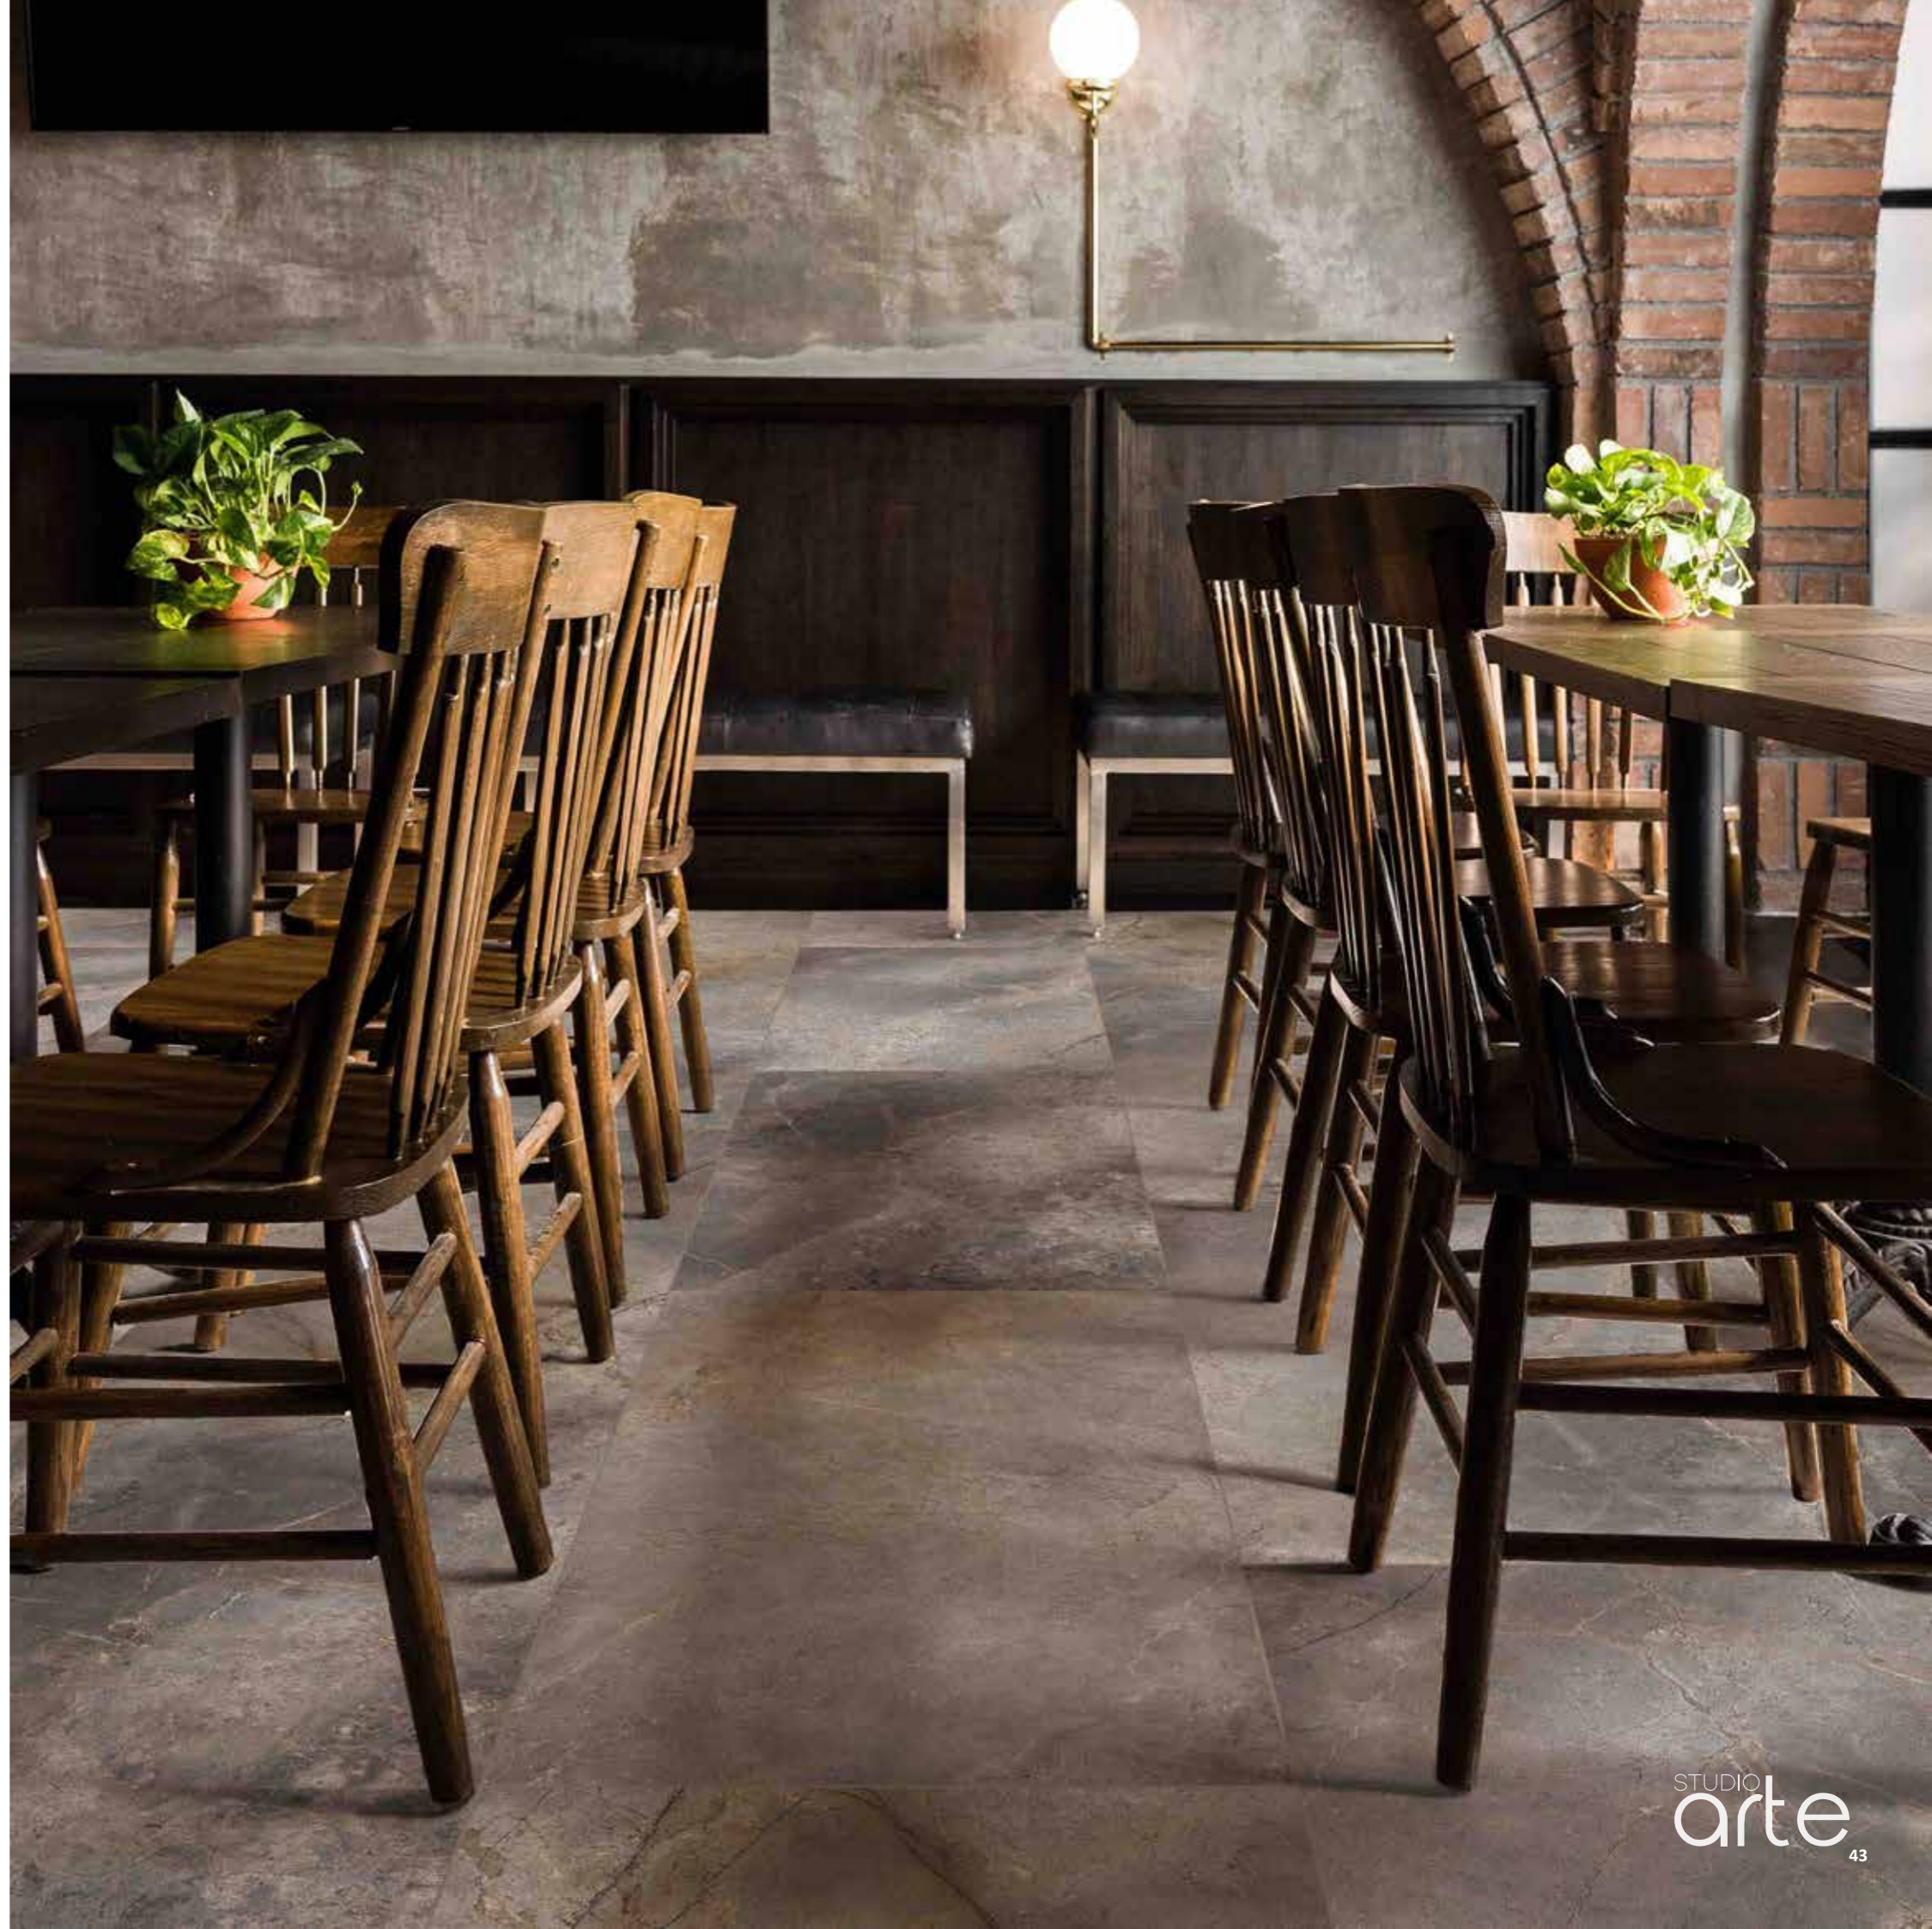

MVG827
ARMANI ASTORIA

600mm x 1200mm x 10mm | 2 tiles/box | 1,44m²/box
Porcelain - Shade V3 | R8

Satin
60x120

USES: Wall | Floor | Indoor