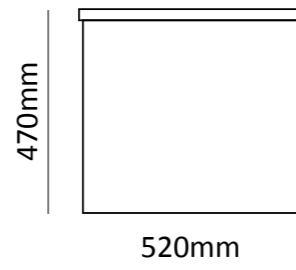

MVG1466
JUICY GREY

- Waterproof MDF Material
- Ceramic basin, easy clean up and maintenance free
- Main cabinet with two cabinet doors with soft close hinges
- 45° concealed handle

SIZE | 470mm x 610mm x 520mm