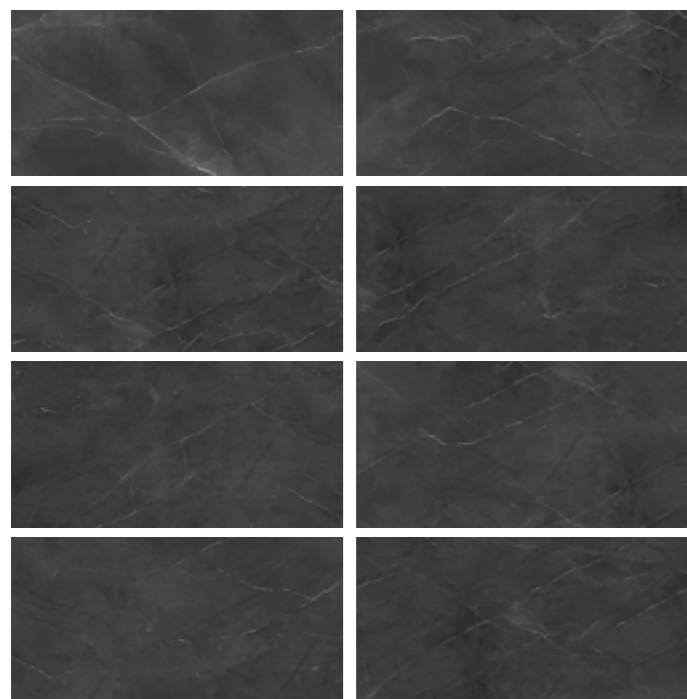

MVG660
GALANTO MORENGO

450mm x 900mm x 10mm | 4 tiles/box | 1,62m²/box
Porcelain - **Shade V2**

Matt
450X900

USES: Wall | Floor | Indoor | Outdoor | Wet Area