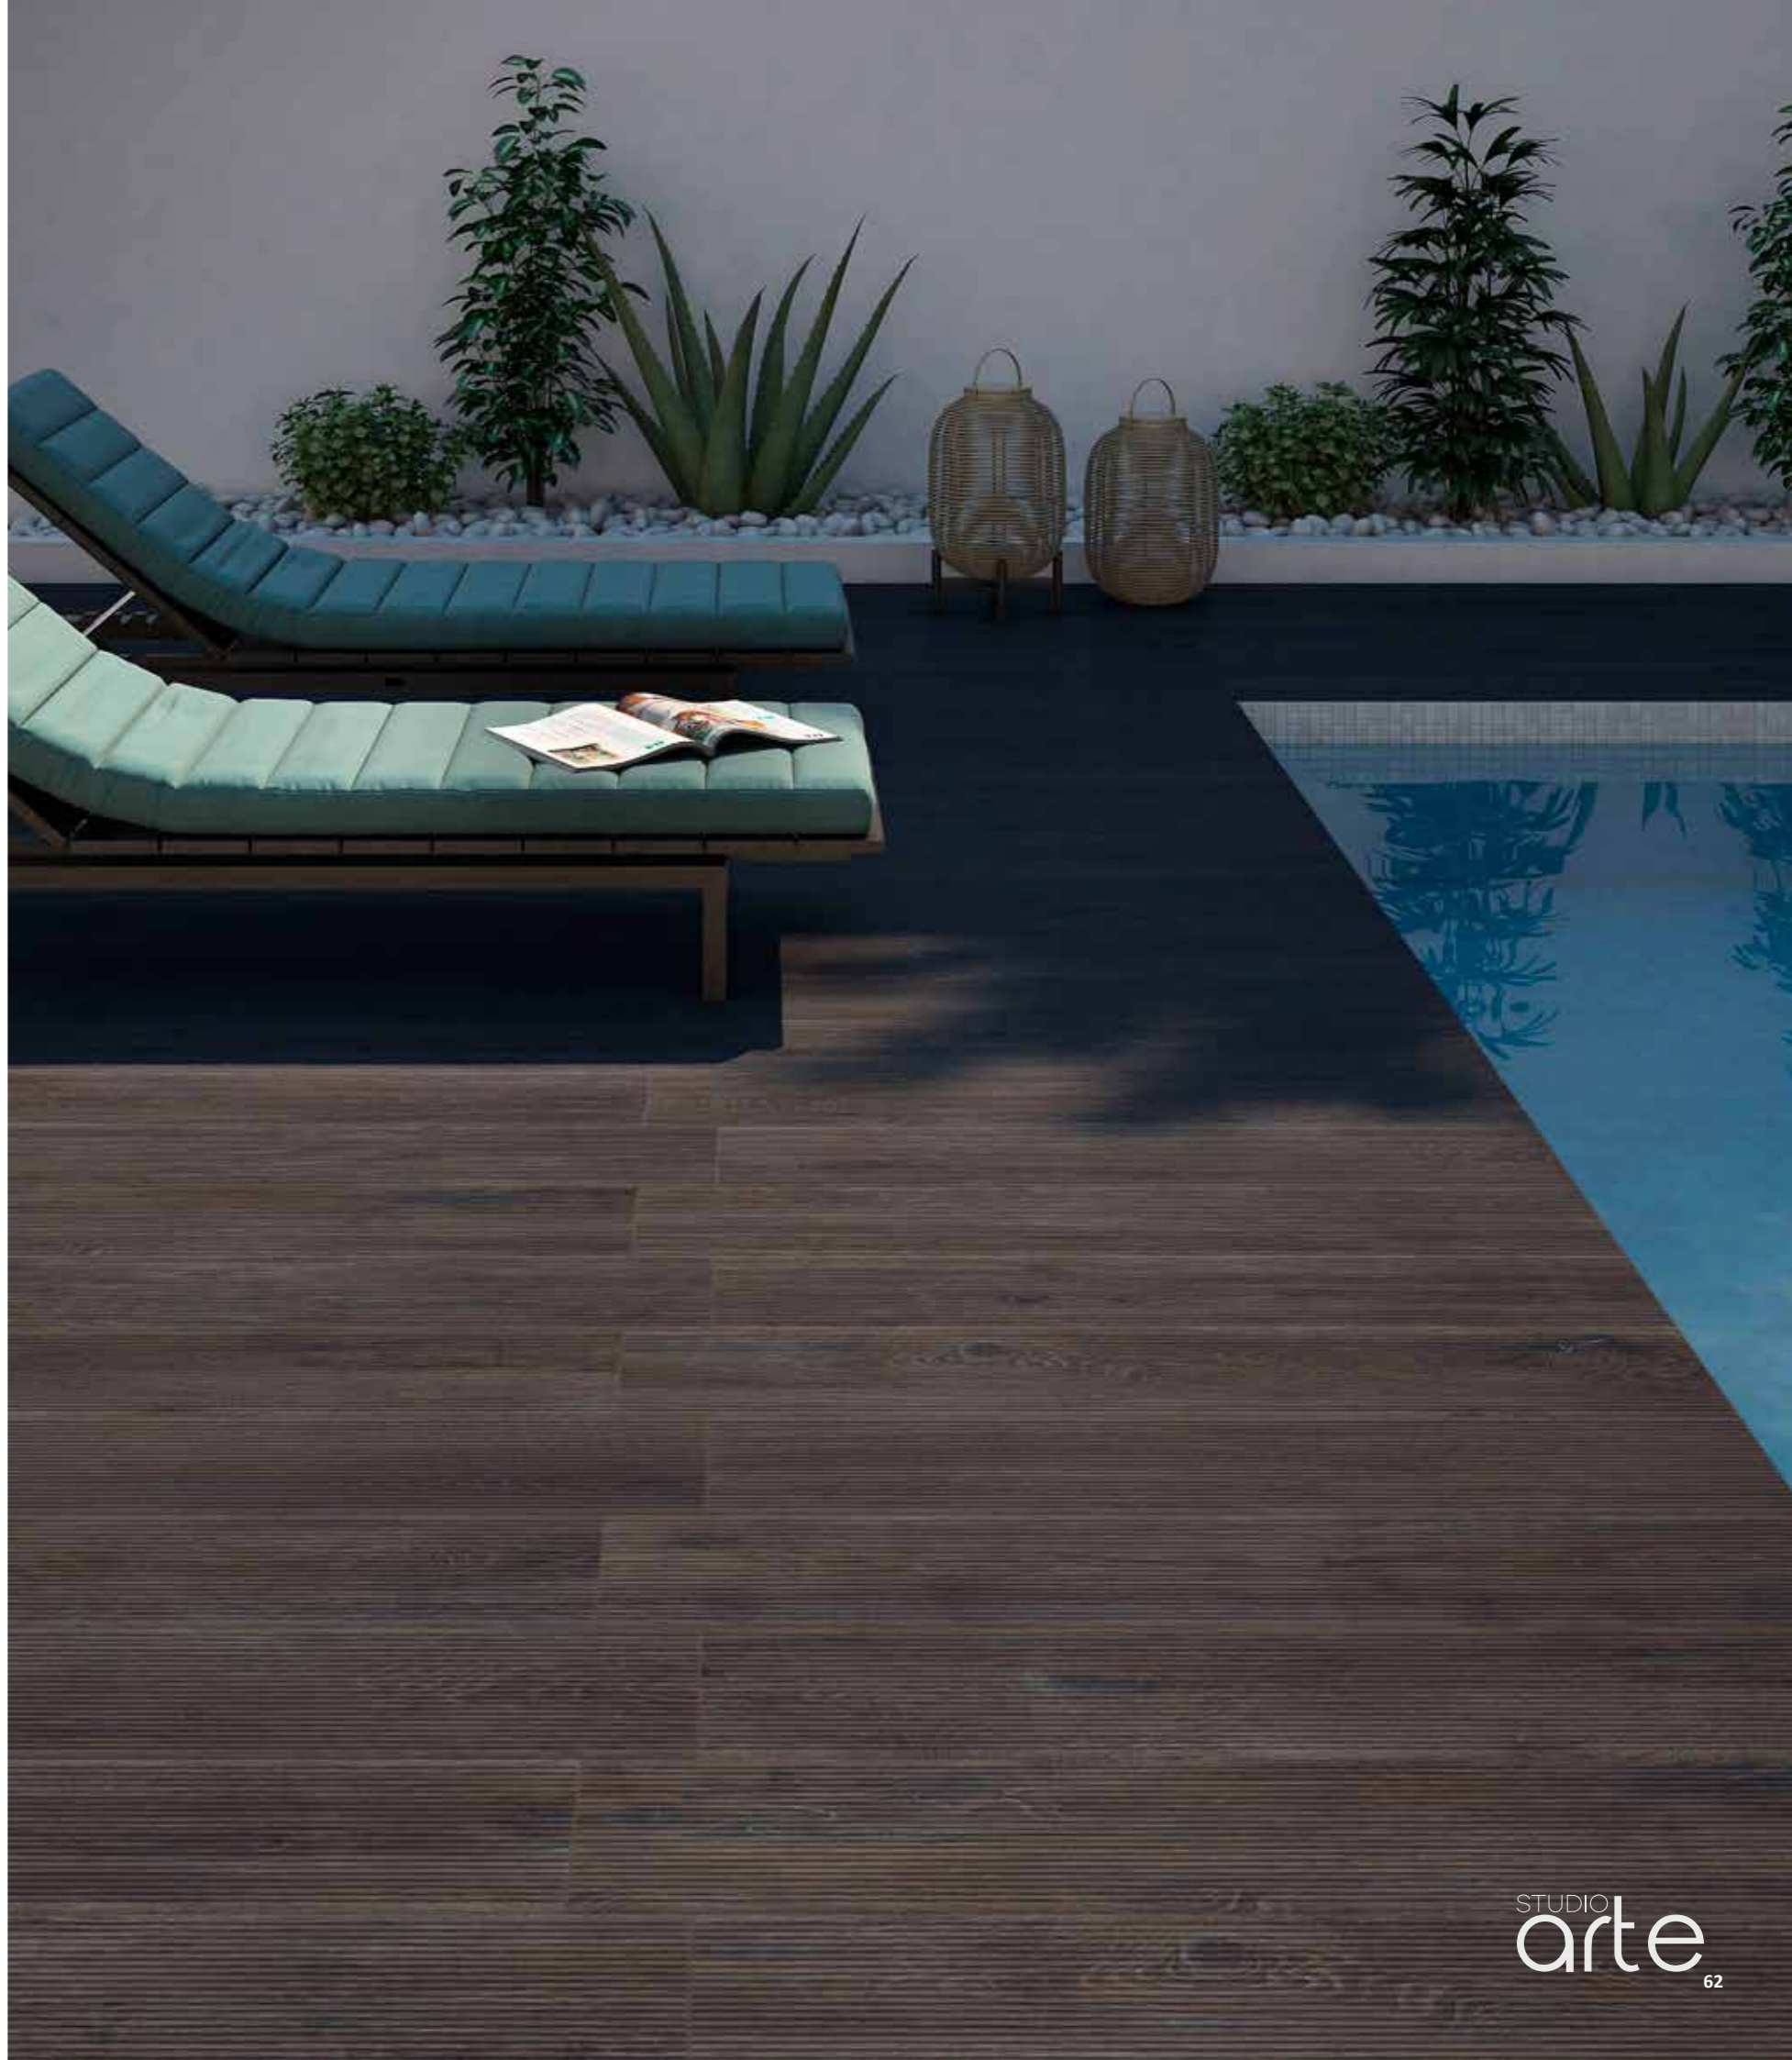

MVG1255  
TRUNK DECK NATURAL

MVG1257  
TRUNK DECK GREY

MVG1259  
TRUNK DECK NUT

MVG1261  
TRUNK DECK WENGUE

230mm x 1200mm x 8,6mm | 5 tiles/box | 1,38m<sup>2</sup>/box  
Porcelain - R11

Matt  
230x1200

USES: Wall | Floor | Indoor | Outdoor | Wet Area | Pool