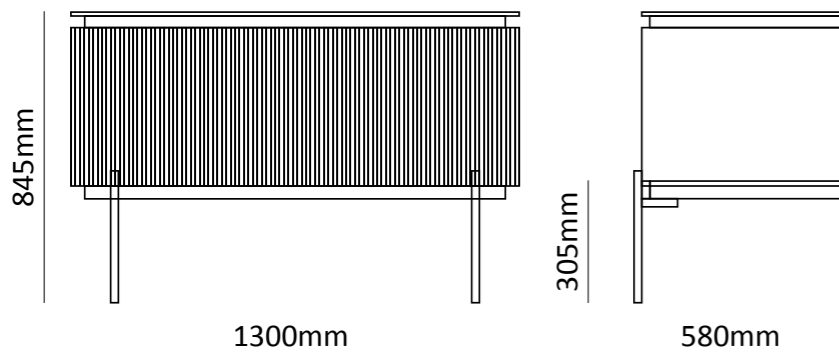

MVG1475
CROCKY STAR NIGHT BLUE

- Waterproof MDF Material
- Sinter stone basin, easy clean up and maintenance free
- Main cabinet with two cabinet doors with soft close hinges
- 45° concealed handle

SIZE | 1300mm x 580mm x 845mm