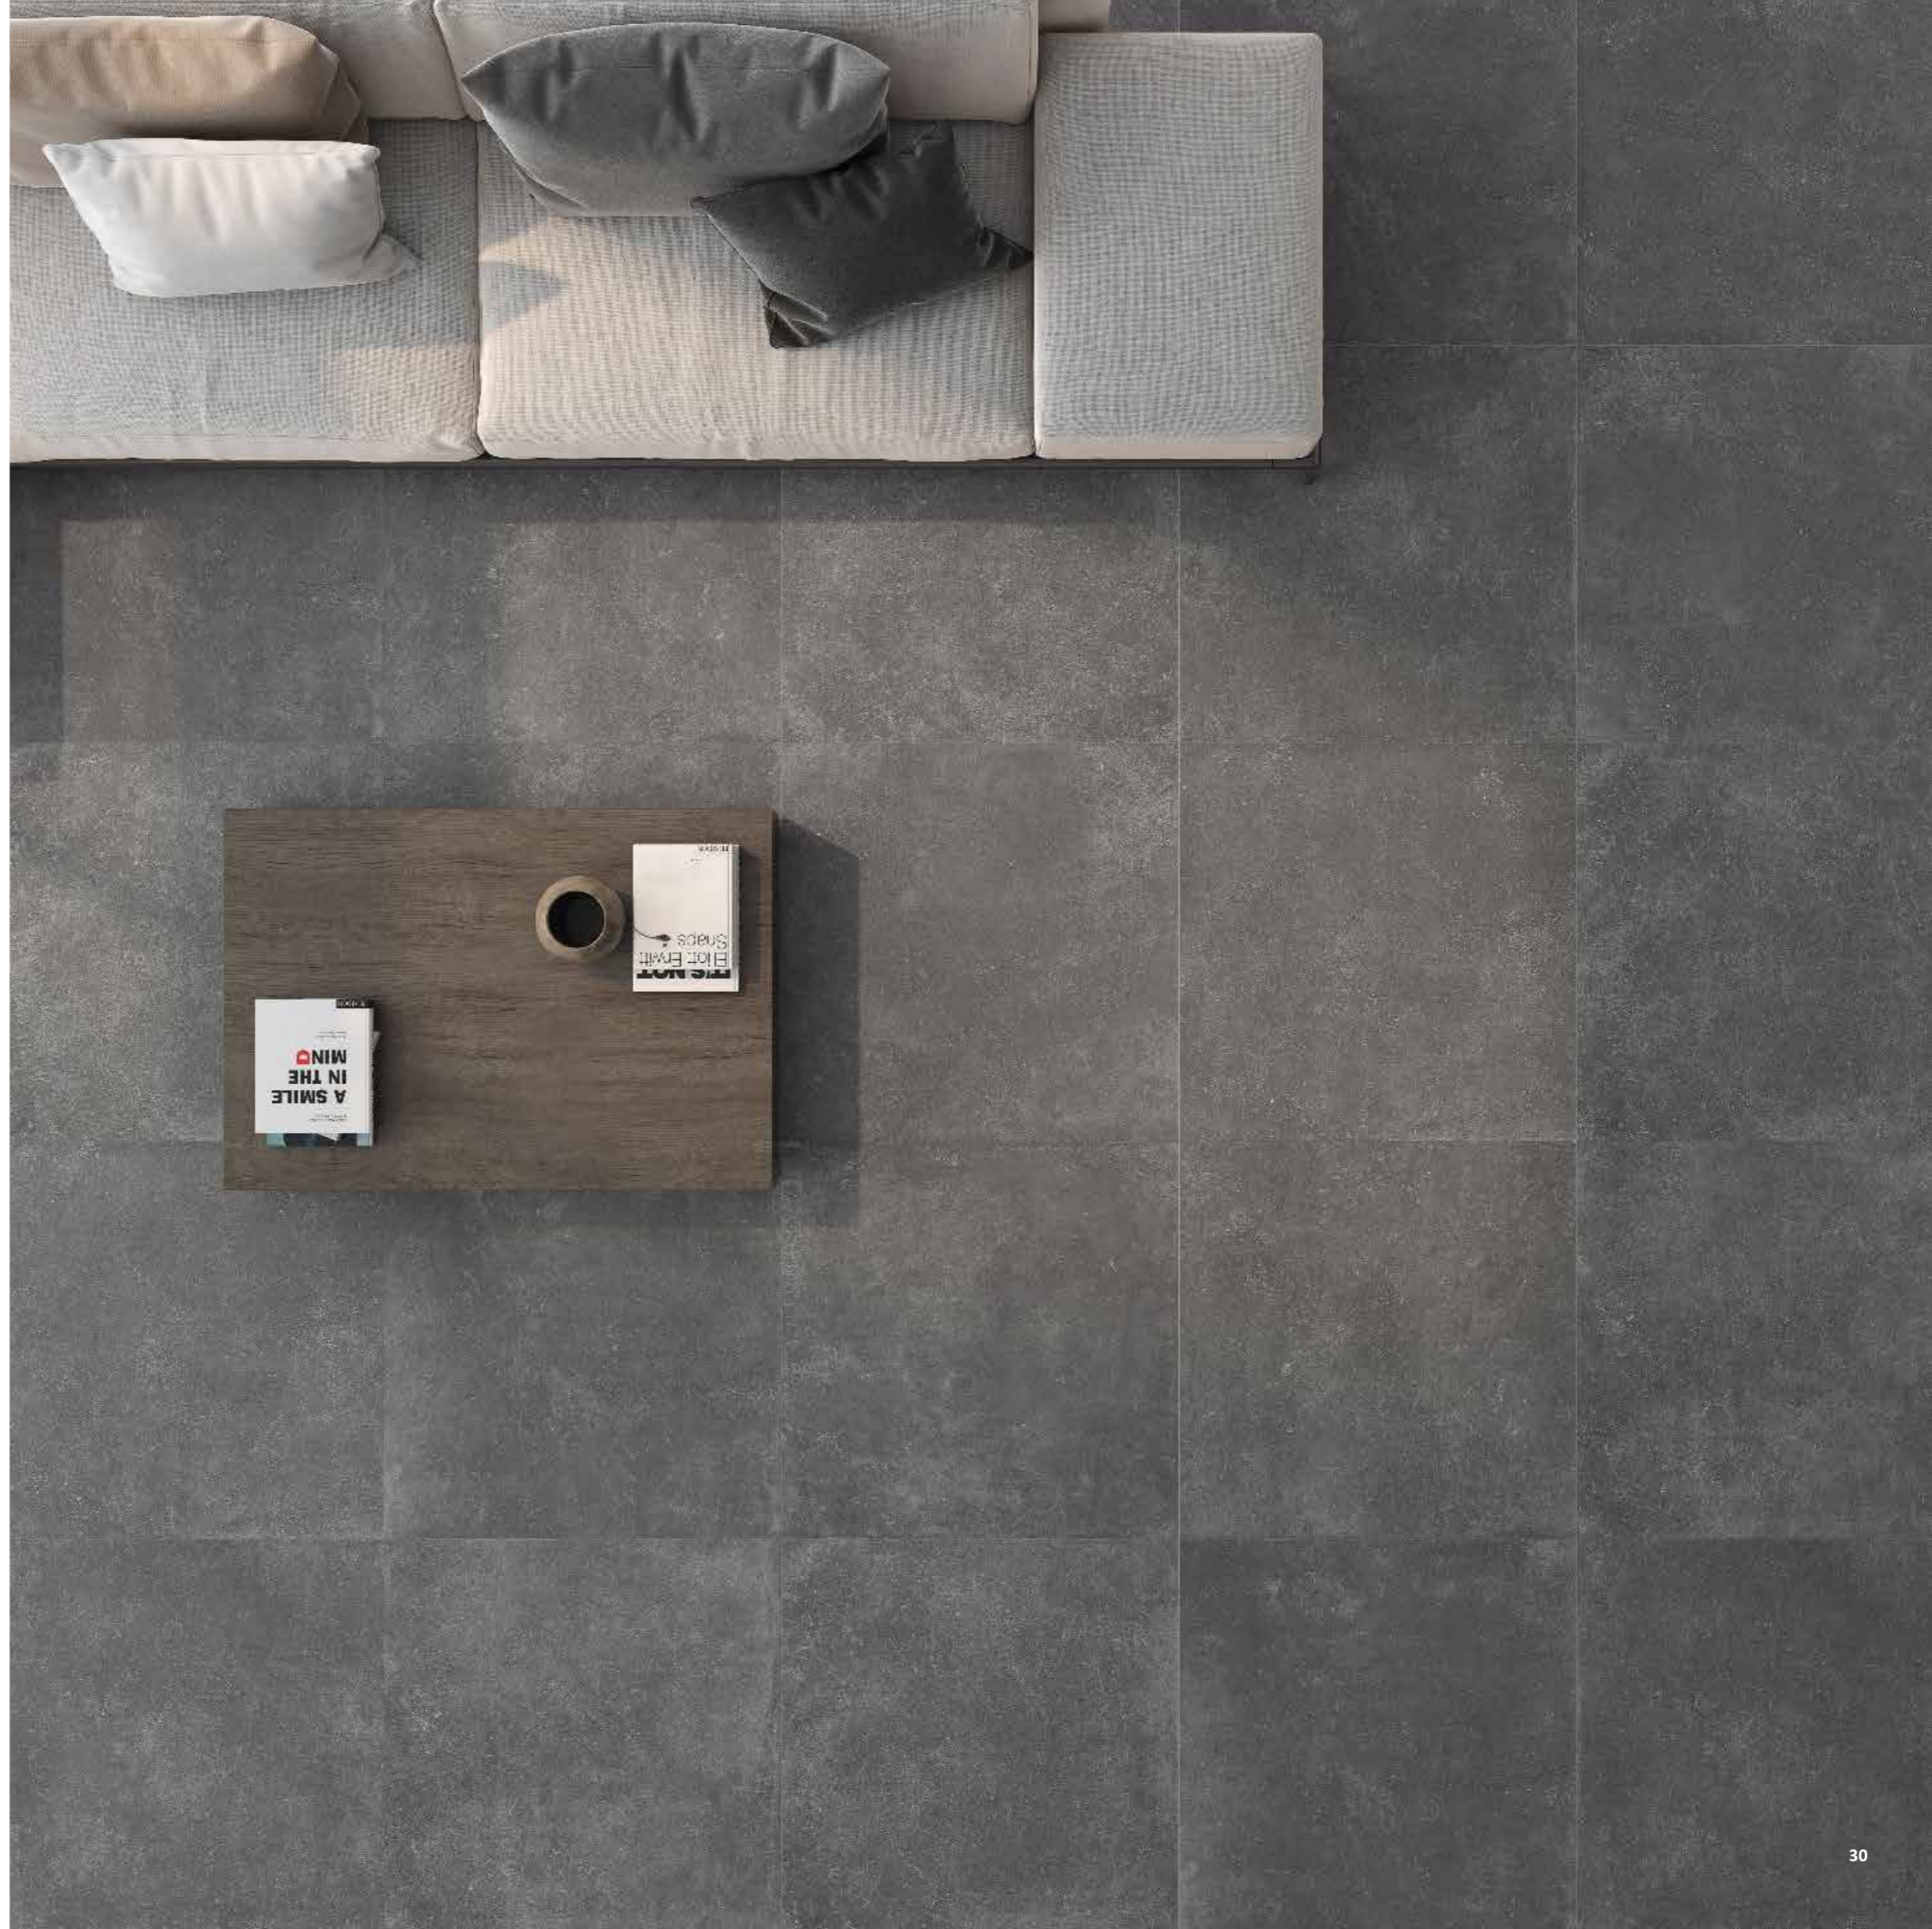

USES: Wall | Floor | Indoor | Outdoor | Wet Area | Anti-slip