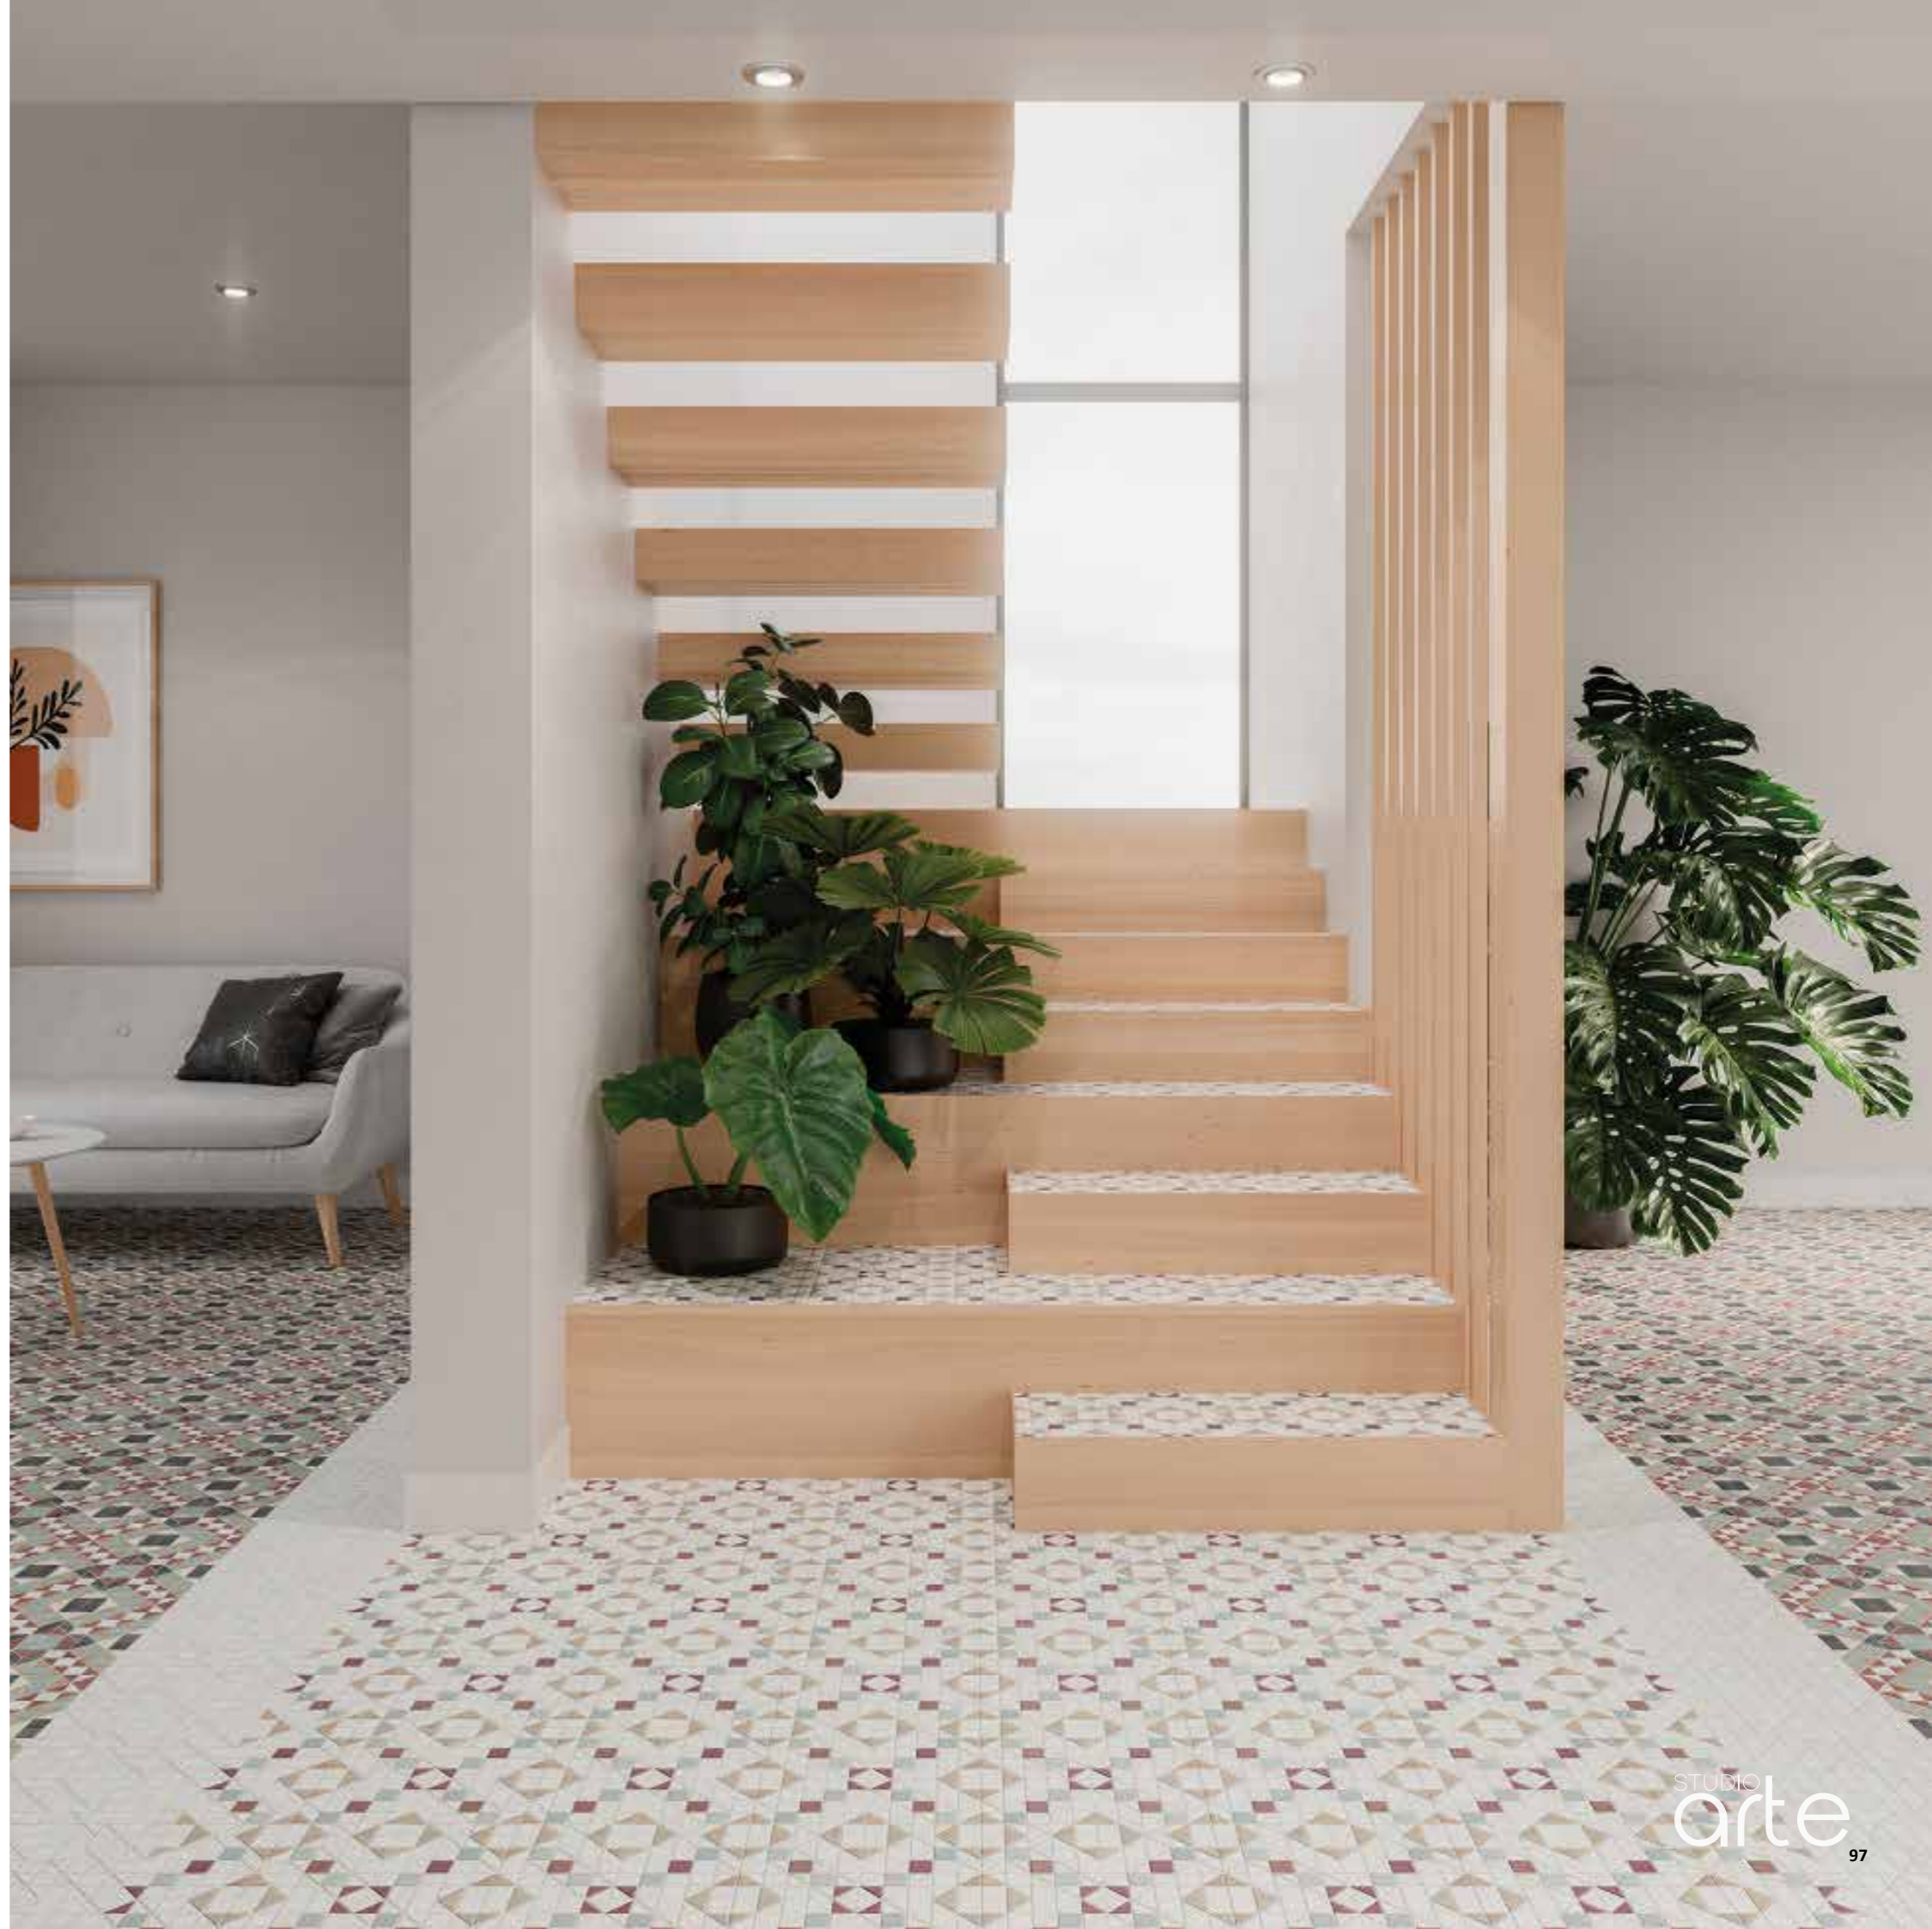

MVG1375
LIKE GRANA

MVG1376
LIKE MARINO

280mm x 280mm x 8,5mm | 10 tiles/box | 0,78m²/box
Porcelain - Shade V1

Matt
280x280

USES: Wall | Floor | Indoor | Outdoor | Wet Area