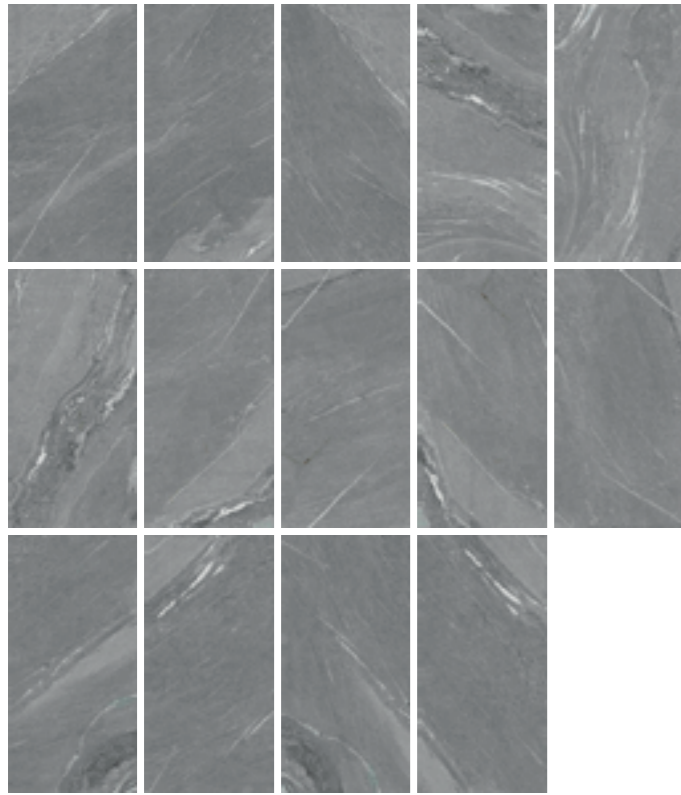

STA1085
OSLO DARK GREY

584mm x 1170mm x 10mm | 2 tiles/box | 1,37m²/box
Porcelain - **Shade V3**

Matt
60x120

USES: Wall | Floor | Indoor | Outdoor | Wet Area