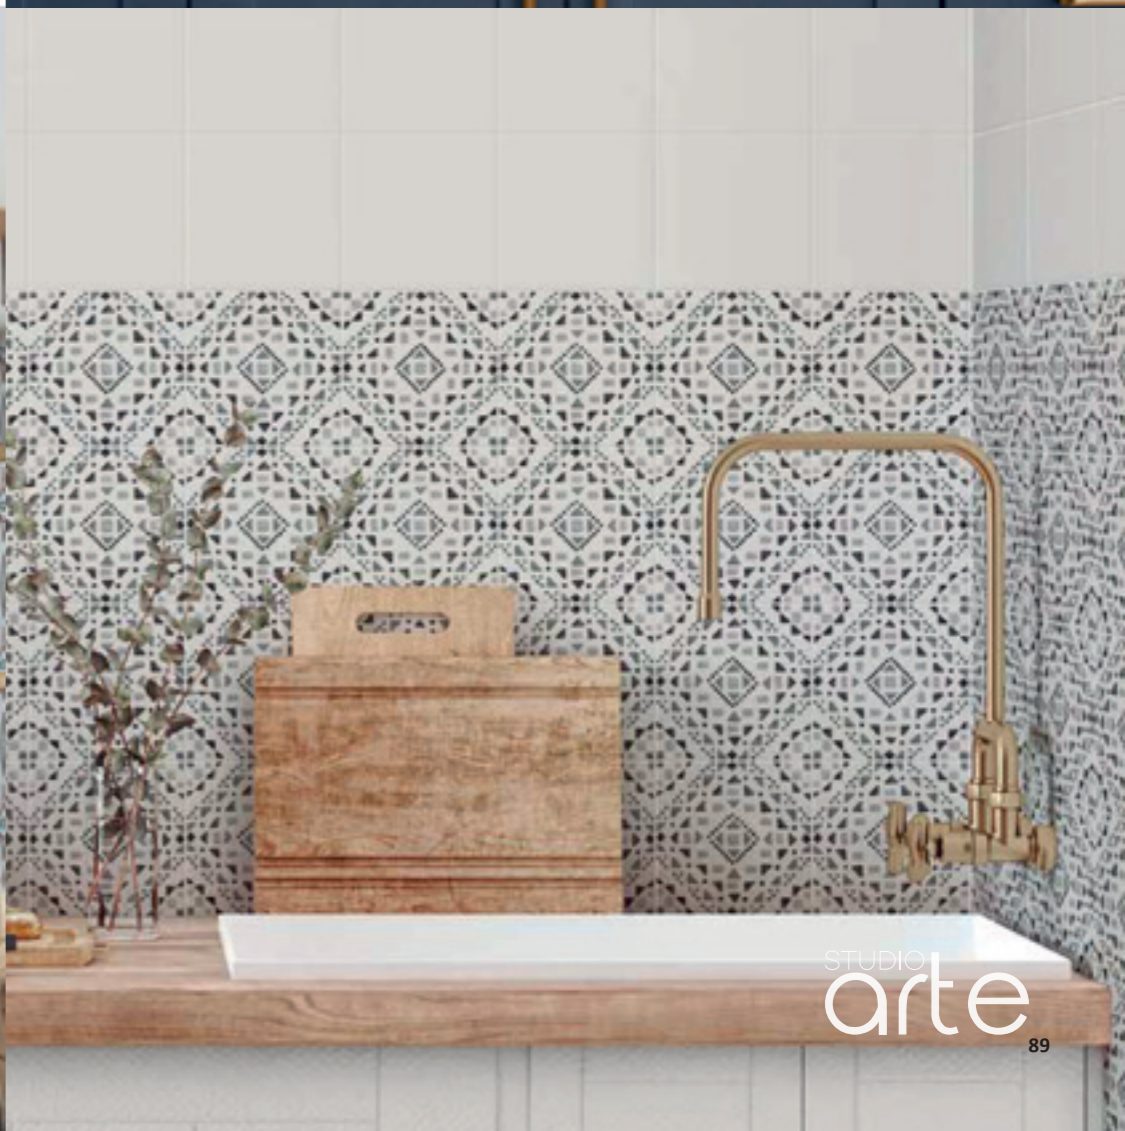

150mm x 150mm x 8mm | 44 tiles/box | 0,95m²/box
Porcelain - Shade V2

Matt
150x150

USES: Wall | Floor | Indoor | Outdoor | Wet Area