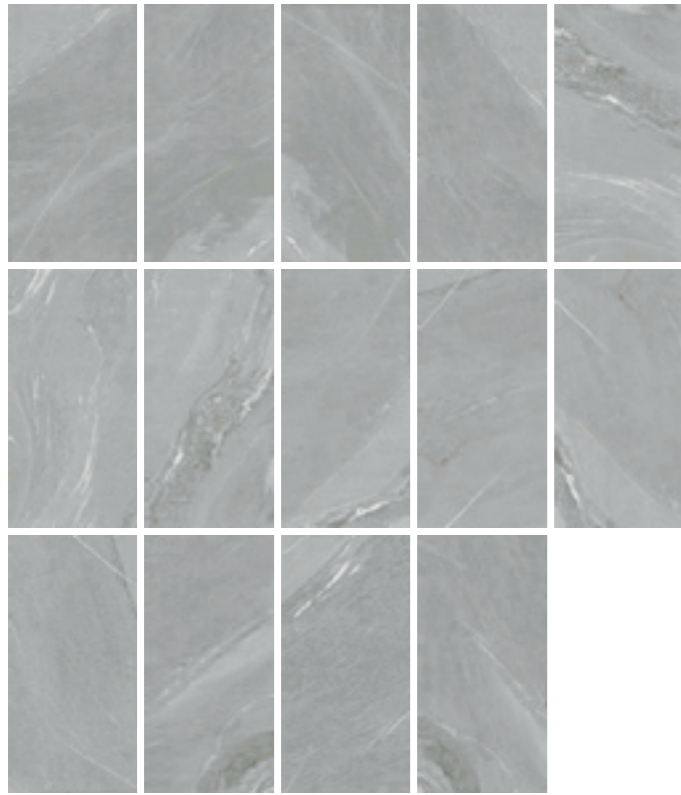

STA1086
OSLO GREY

584mm x 1170mm x 10mm | 2 tiles/box | 1,37m²/box
Porcelain - **Shade V3**

Matt
60x120

USES: Wall | Floor | Indoor | Outdoor | Wet Area