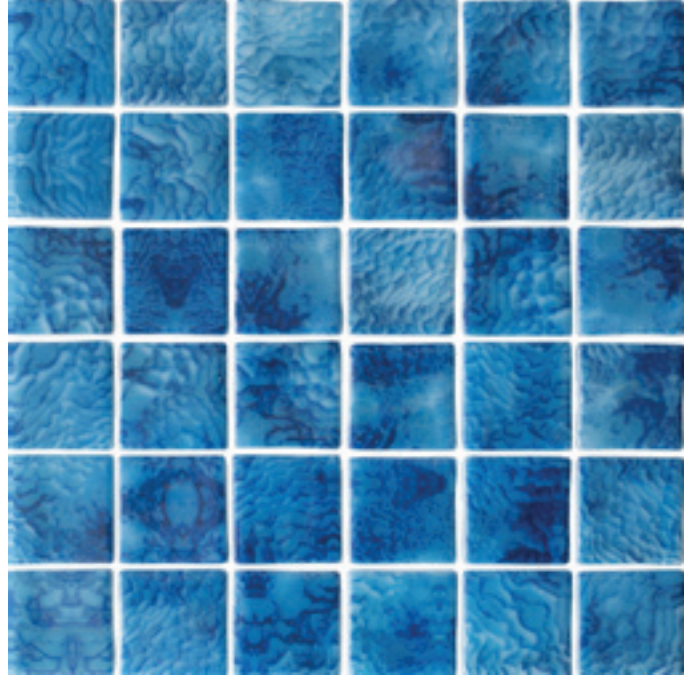

STA 1324
PENTA ARRECIFE BLUE

311mm x 311mm x 5,3mm | 10 Sheets/box | 0,97m²/box
Glass - Shade V3 | Gloss

USES: Wall | Floor | Indoor | Outdoor | Wet Area | Pool