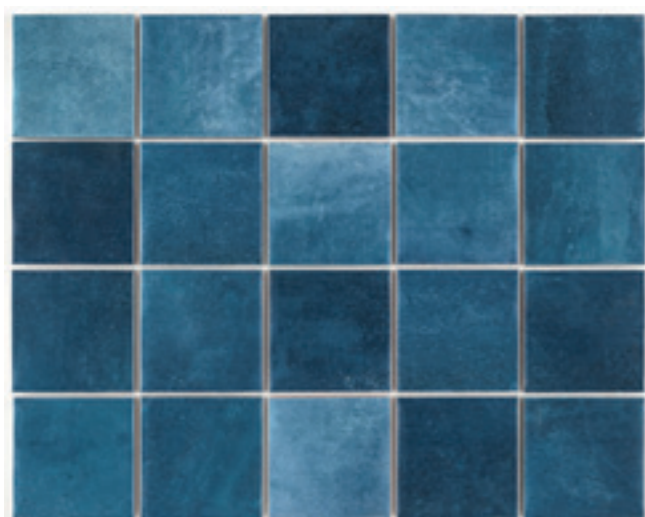

STA1654
NORONHA MAR

391mm x 312mm | 13 Sheets/box | 1,59m²/box
Glass - Shade V2 | Matt

USES: Wall | Floor | Indoor | Outdoor | Wet Area