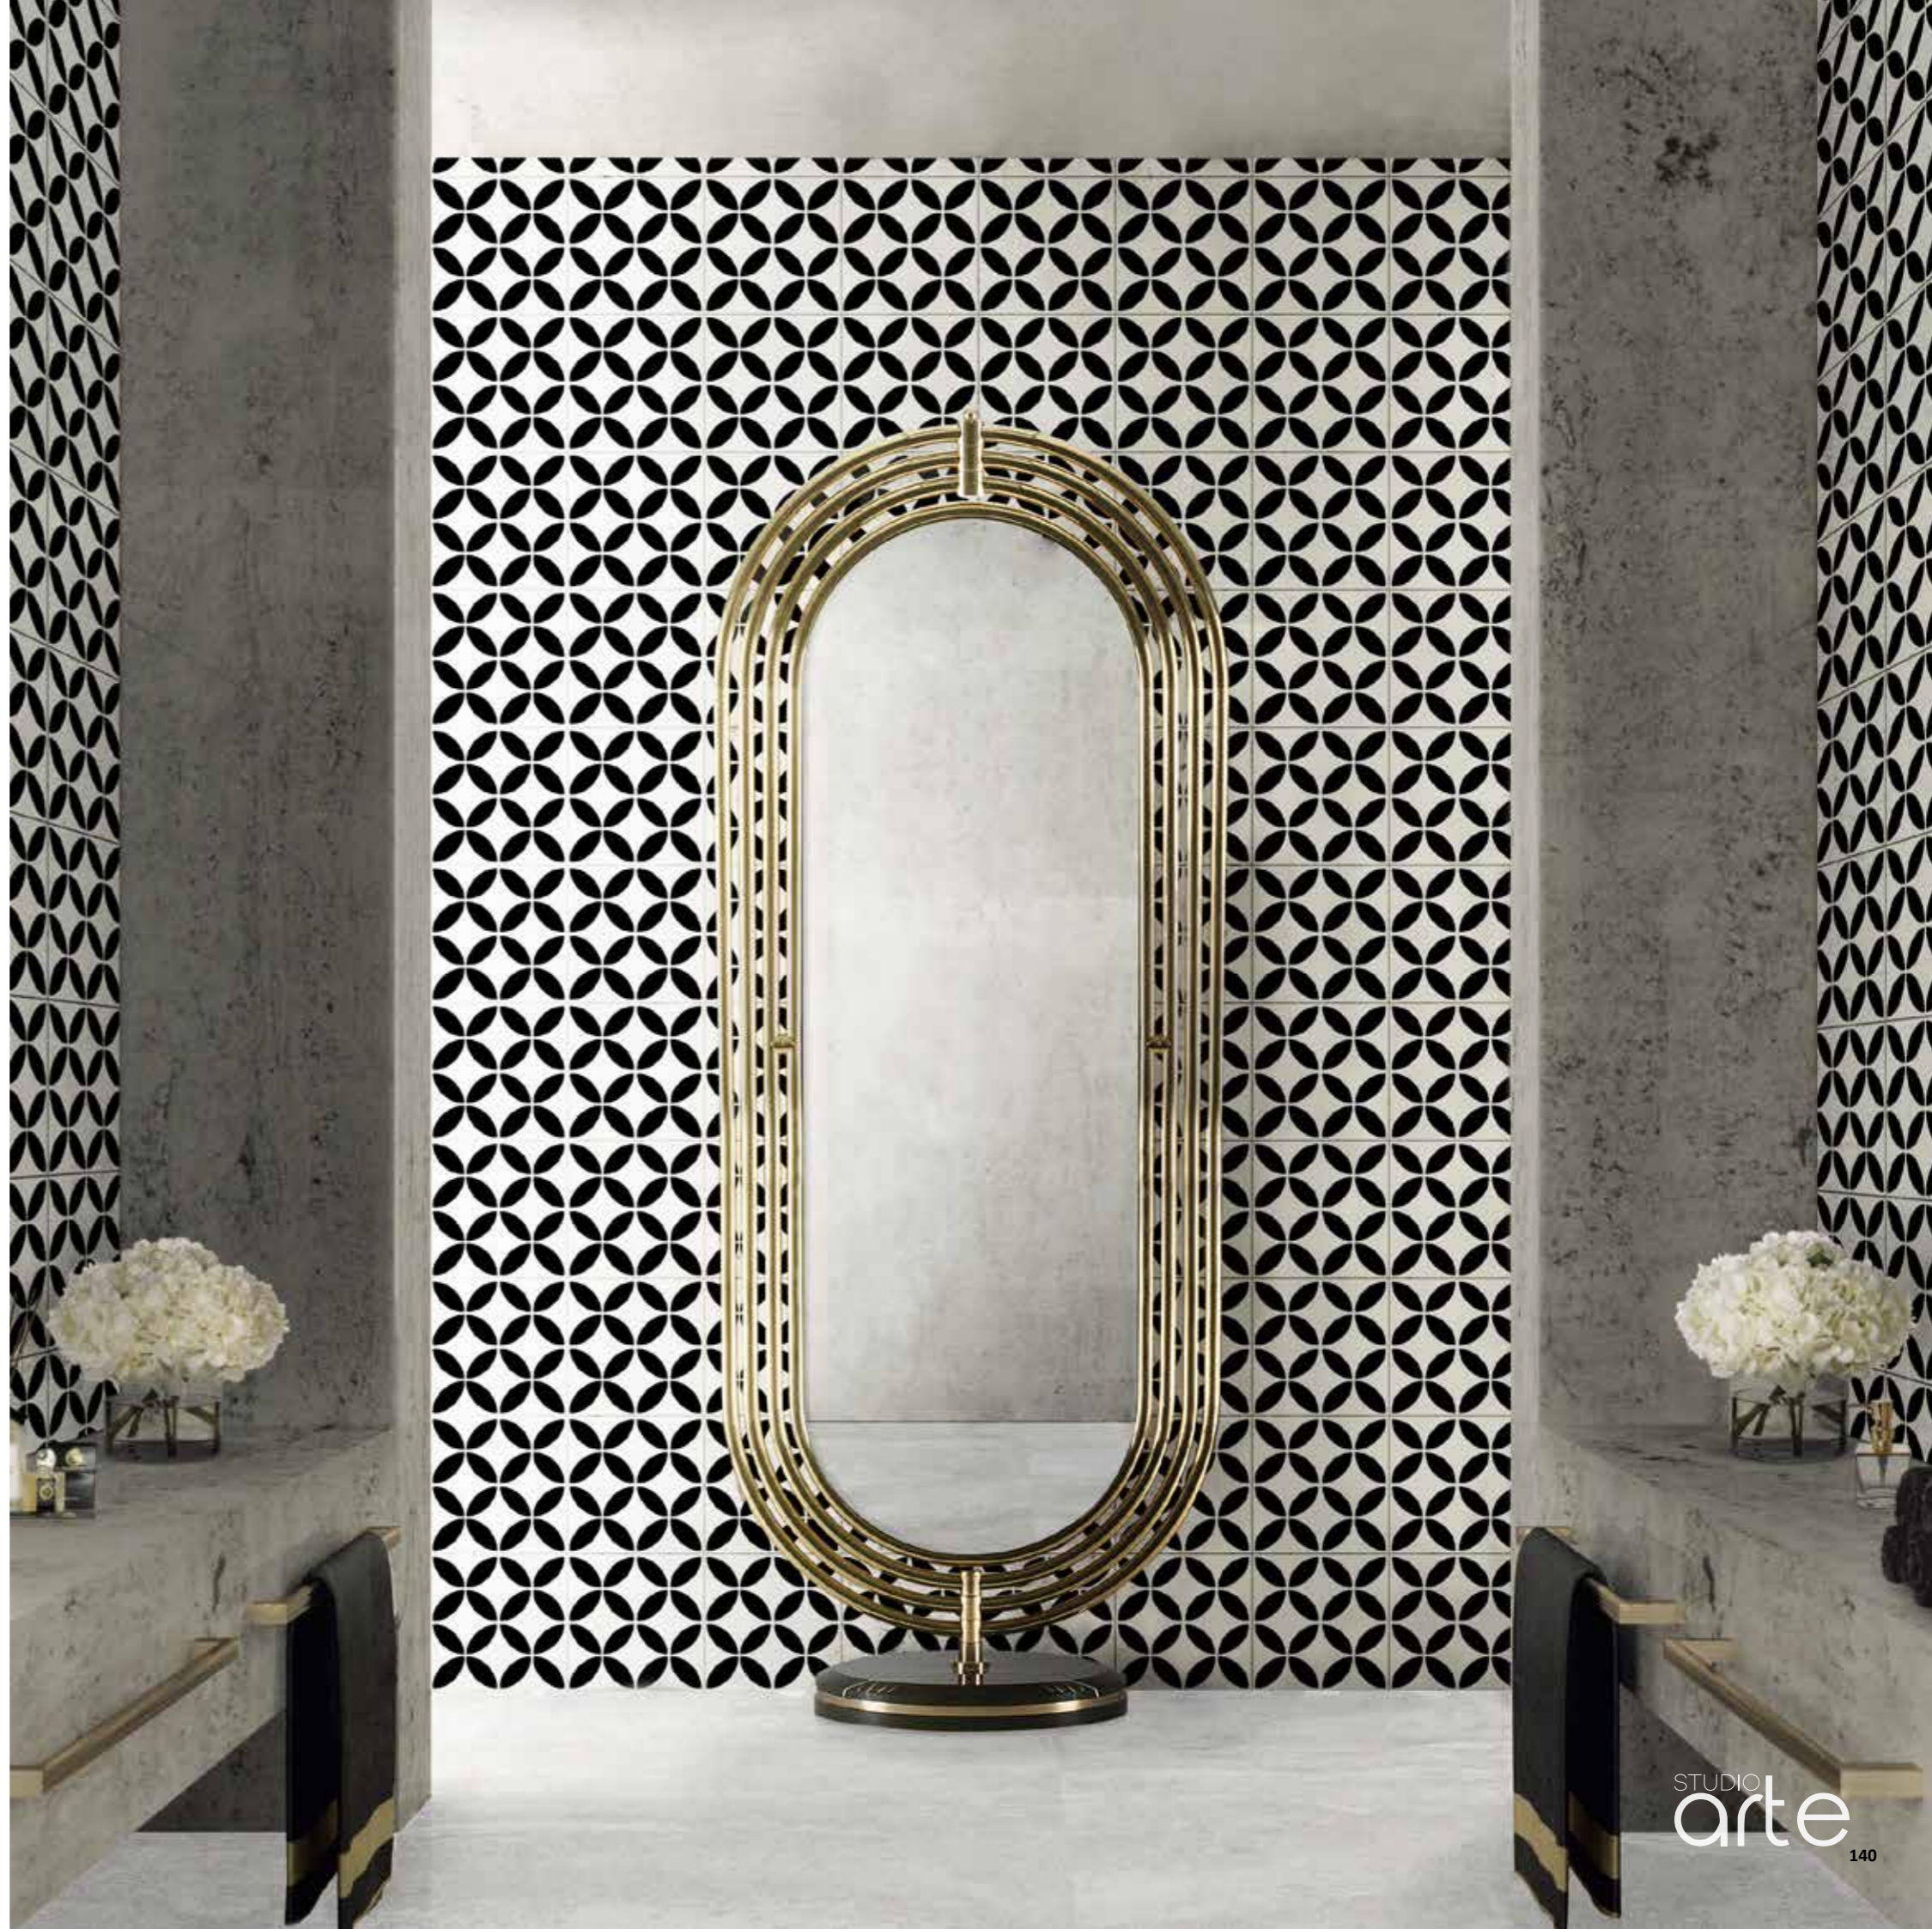

STA 1335
VICTORIA

450mm x 450mm x 10mm | 7 tiles/box | 1,42m²/box
Porcelain - Shade V2

Matt
450x450

USES: Wall | Floor | Indoor | Outdoor | Wet Area