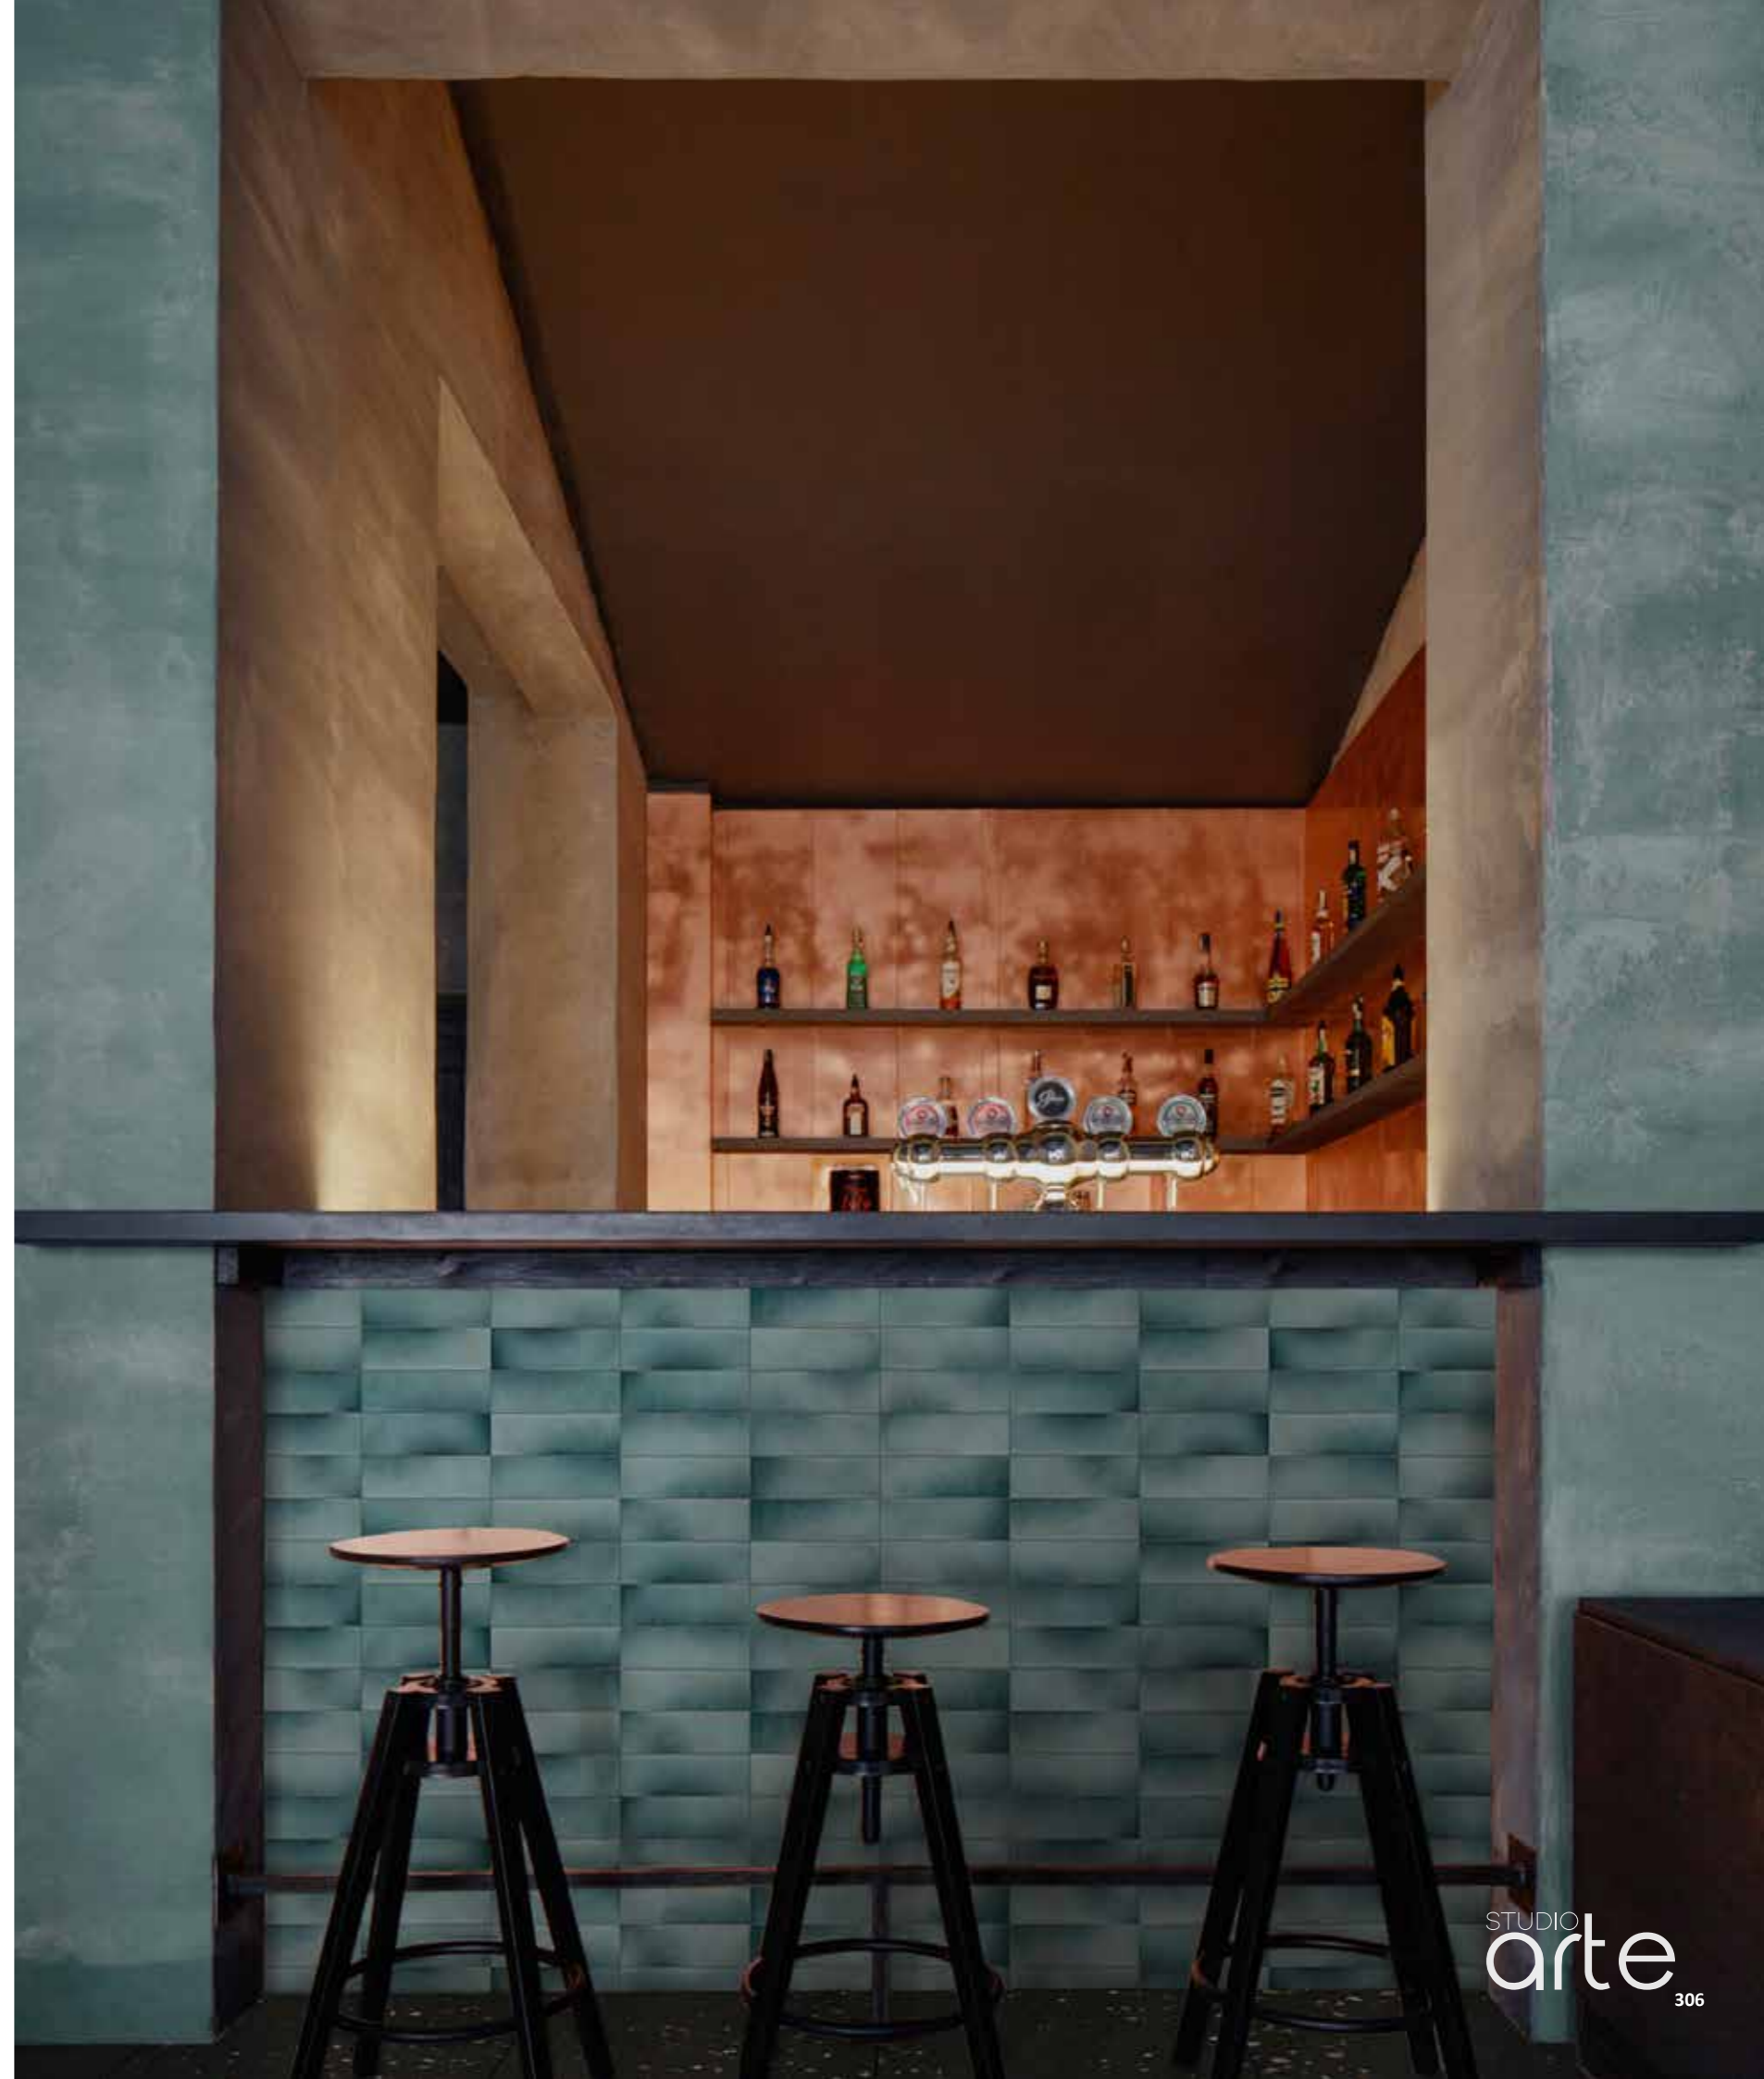

75mm x 230mm x 7mm | 30 tiles/box | 0,52m²/box
Ceramic - **Shade V3**

Gloss
75x230

USES: Wall | Indoor | Wet Area