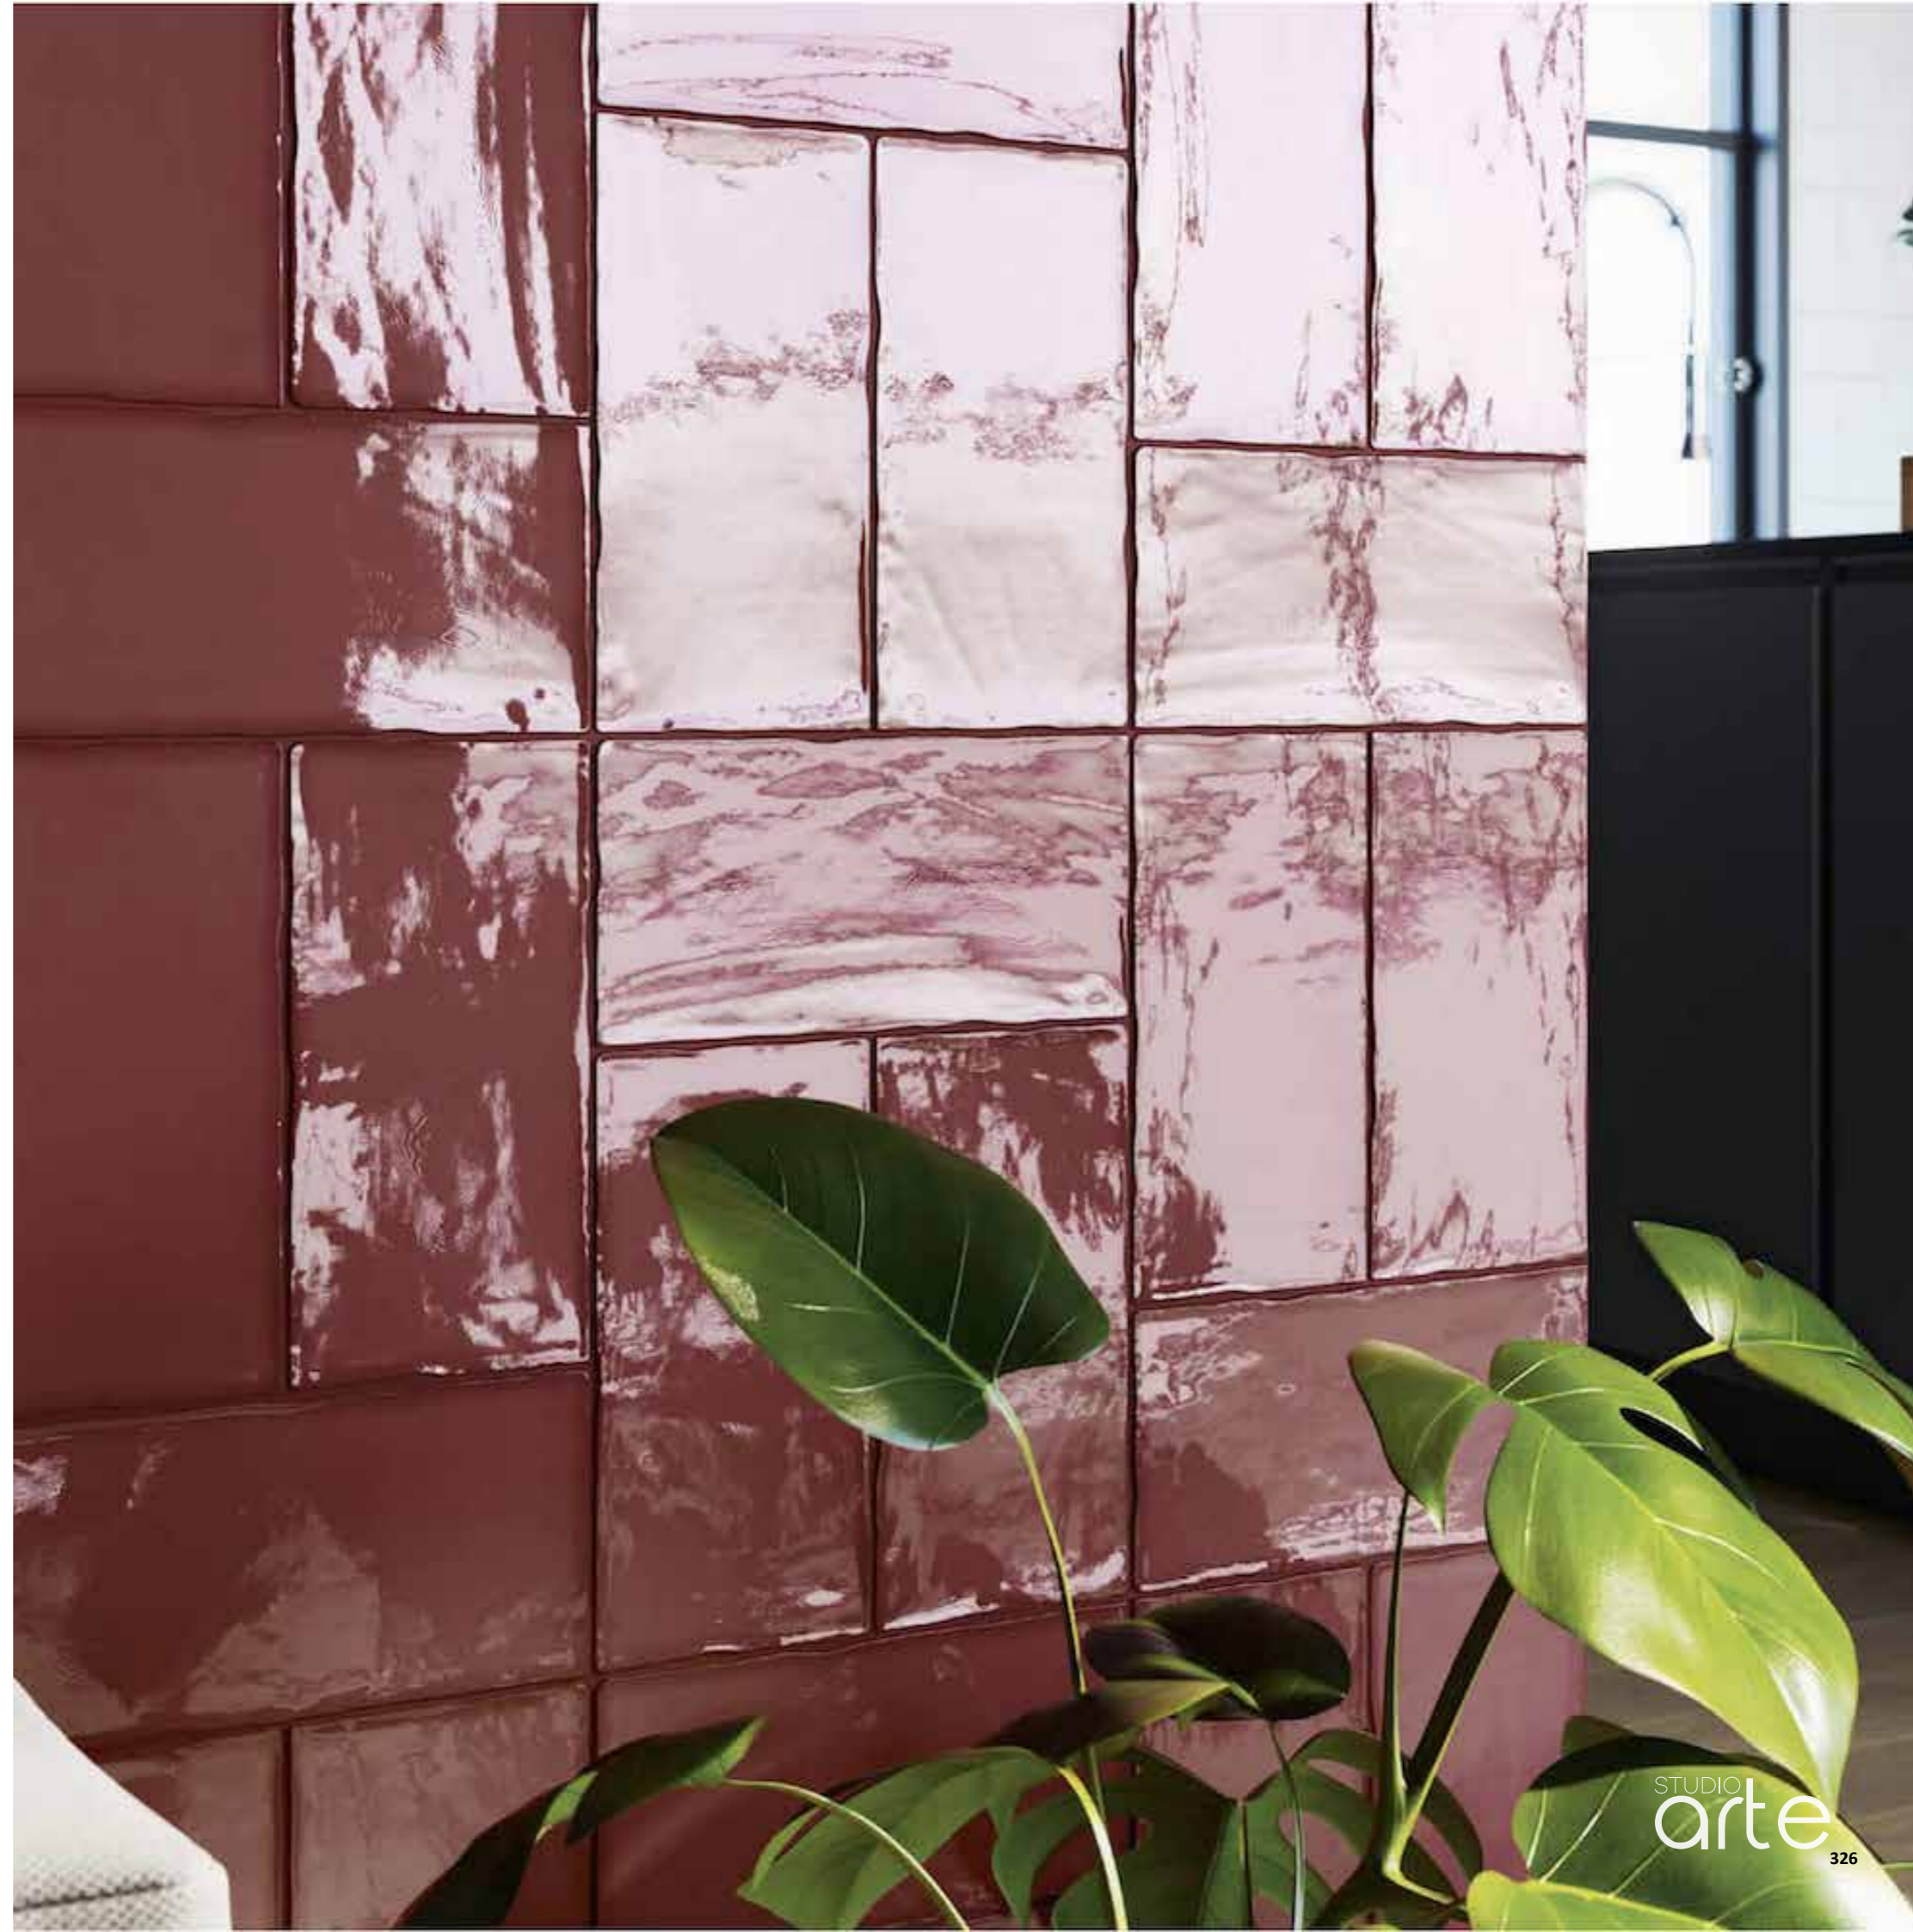

STA1202
BOHEMIA DORSET WHITE

STA1203
BOHEMIA SHARK GREY

STA1204
BOHEMIA HISTORIC PINK

STA1205
BOHEMIA CRIMSON

STA1206
BOHEMIA FAIROAKS GREEN

125mm x 250mm x 8mm | 27 tiles/box | 0,84m²/box
Ceramic - **Shade V2**

Gloss
125x250

USES: Wall | Indoor | Wet Area