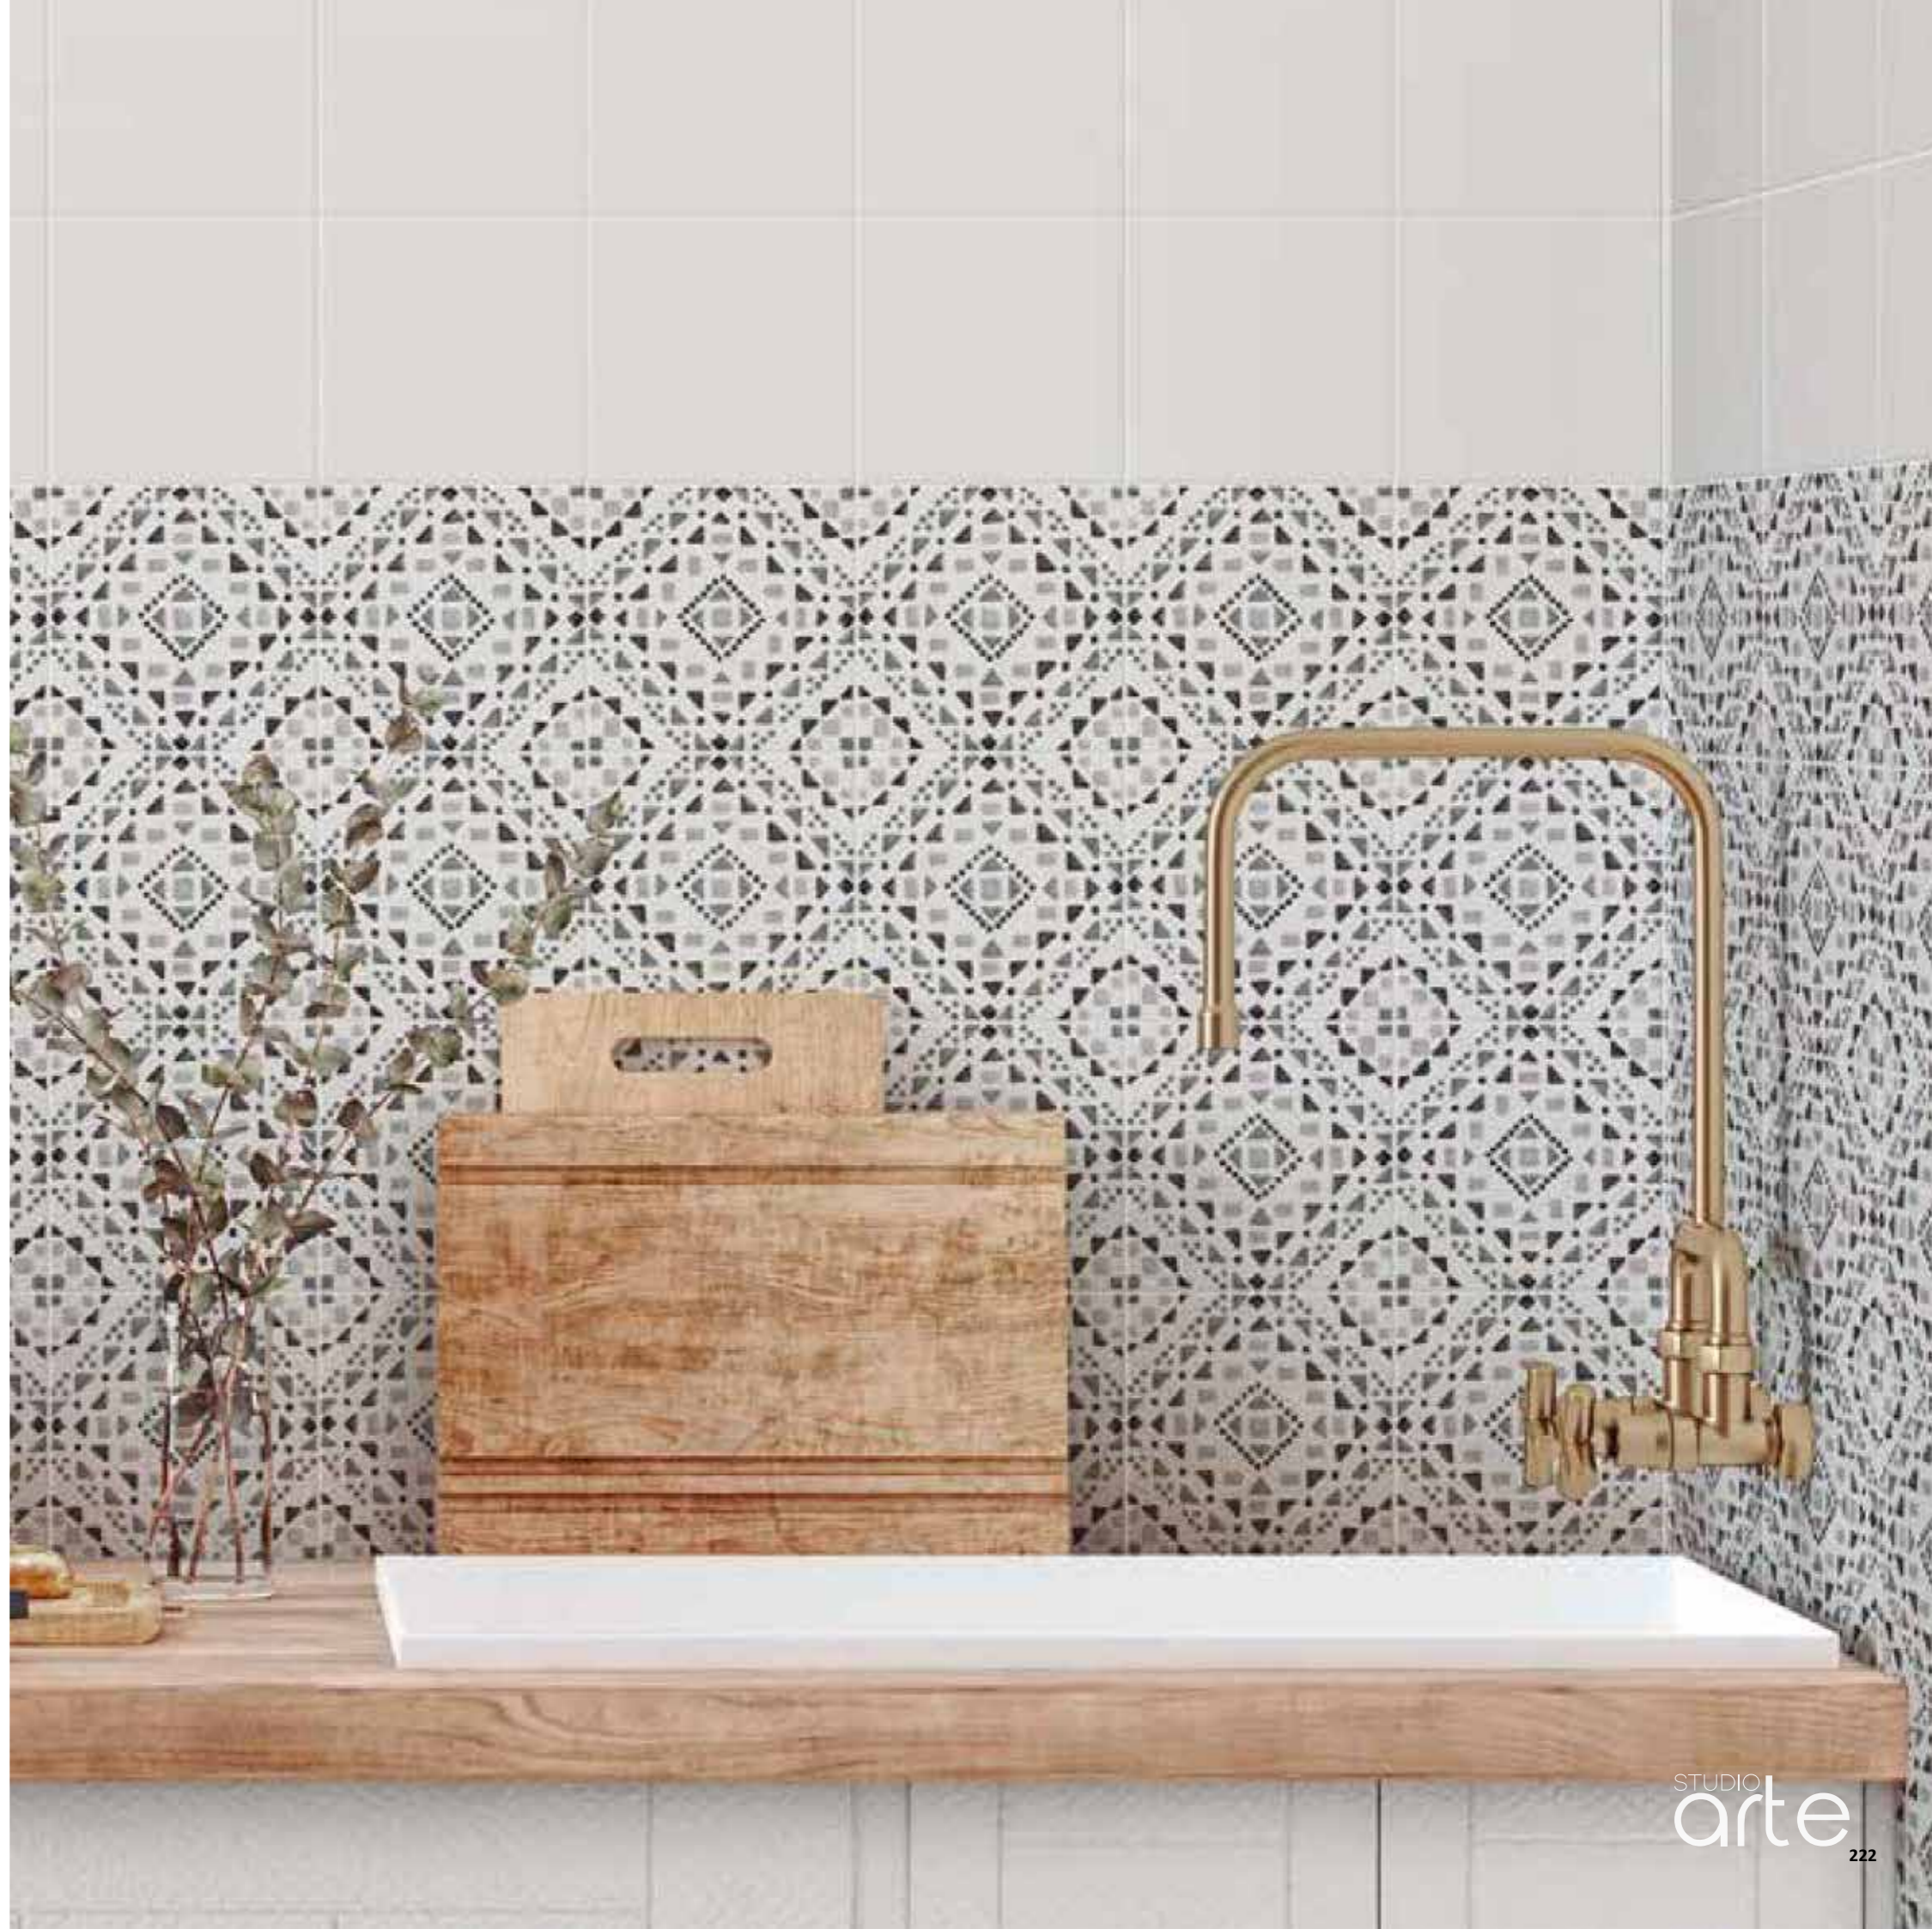

STA1210
SAINT GERMAIN RENOIR

150mm x 150mm x 8mm | 44 tiles/box | 0,95m²/box
Porcelain - Shade V2

Matt
150x150

USES: Wall | Floor | Indoor | Outdoor | Wet Area

STA1265
SAINT GERMAIN BASE WHITE

STA1314
SAINT GERMAIN BASE GREY