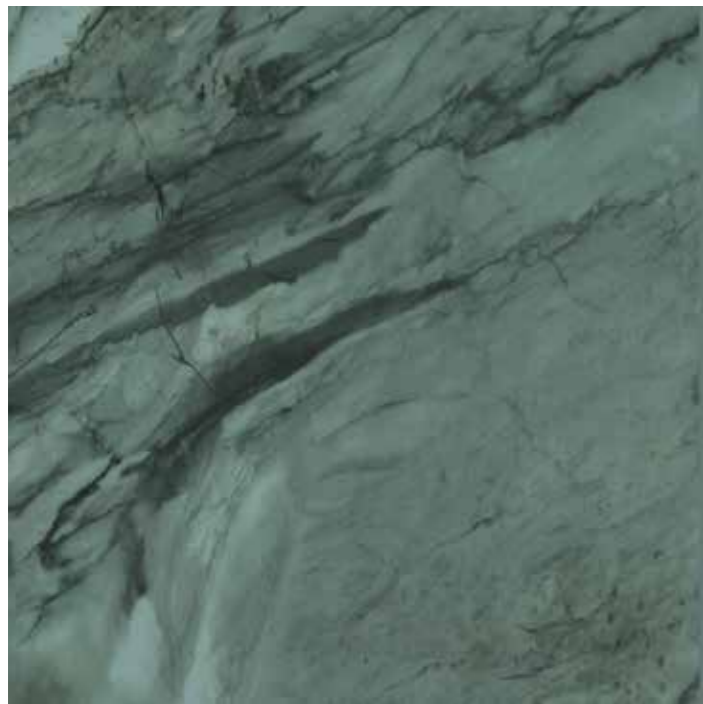

STA1244
CERAMISTA PRISMA ANTHRICITE

200mm x 200mm x 8mm | 14 tiles/box | 0,56m²/box
Porcelain - Shade V1 | R10

Matt
200x200

USES: Wall | Floor | Indoor | Outdoor | Wet Area | Pool

STA1320
RENAISSANCE EMERALD