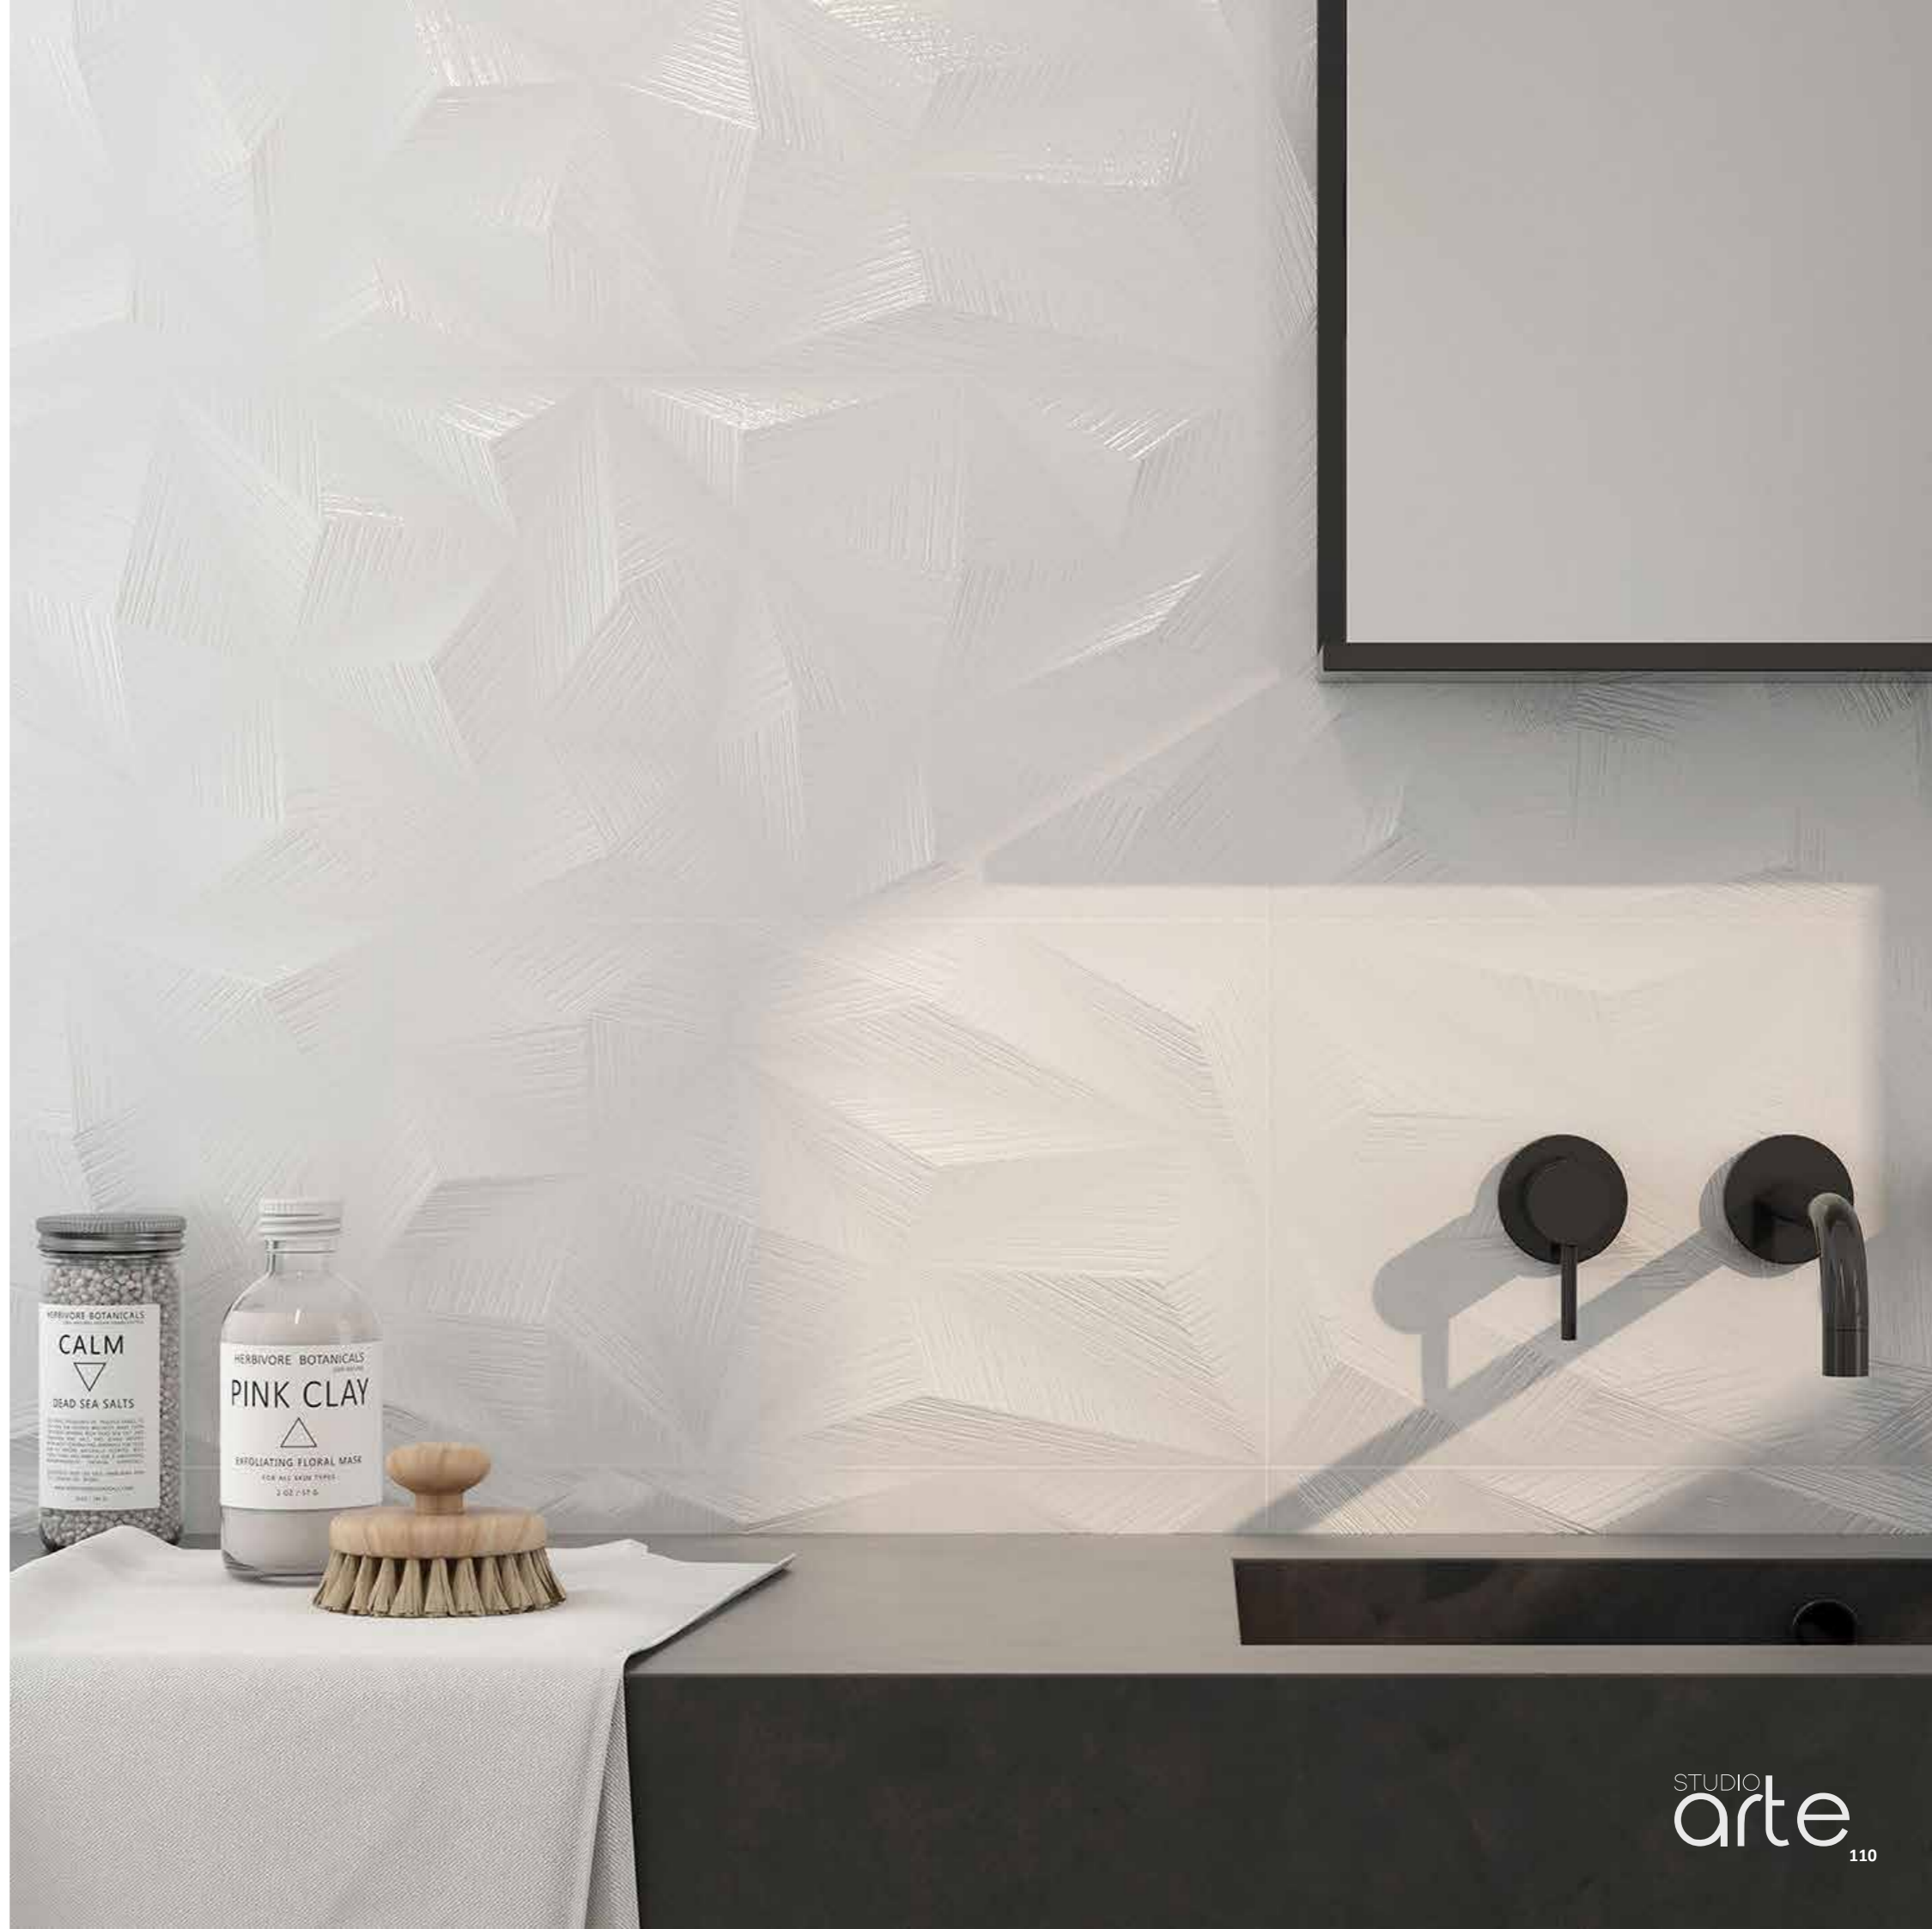

STA1075
GLAZE RADIANCE BLANCO

298mm x 898mm x 10mm | 4 tiles/box | 1,08m²/box
Ceramic - **Shade V1**

Gloss
300x900

USES: Wall | Indoor