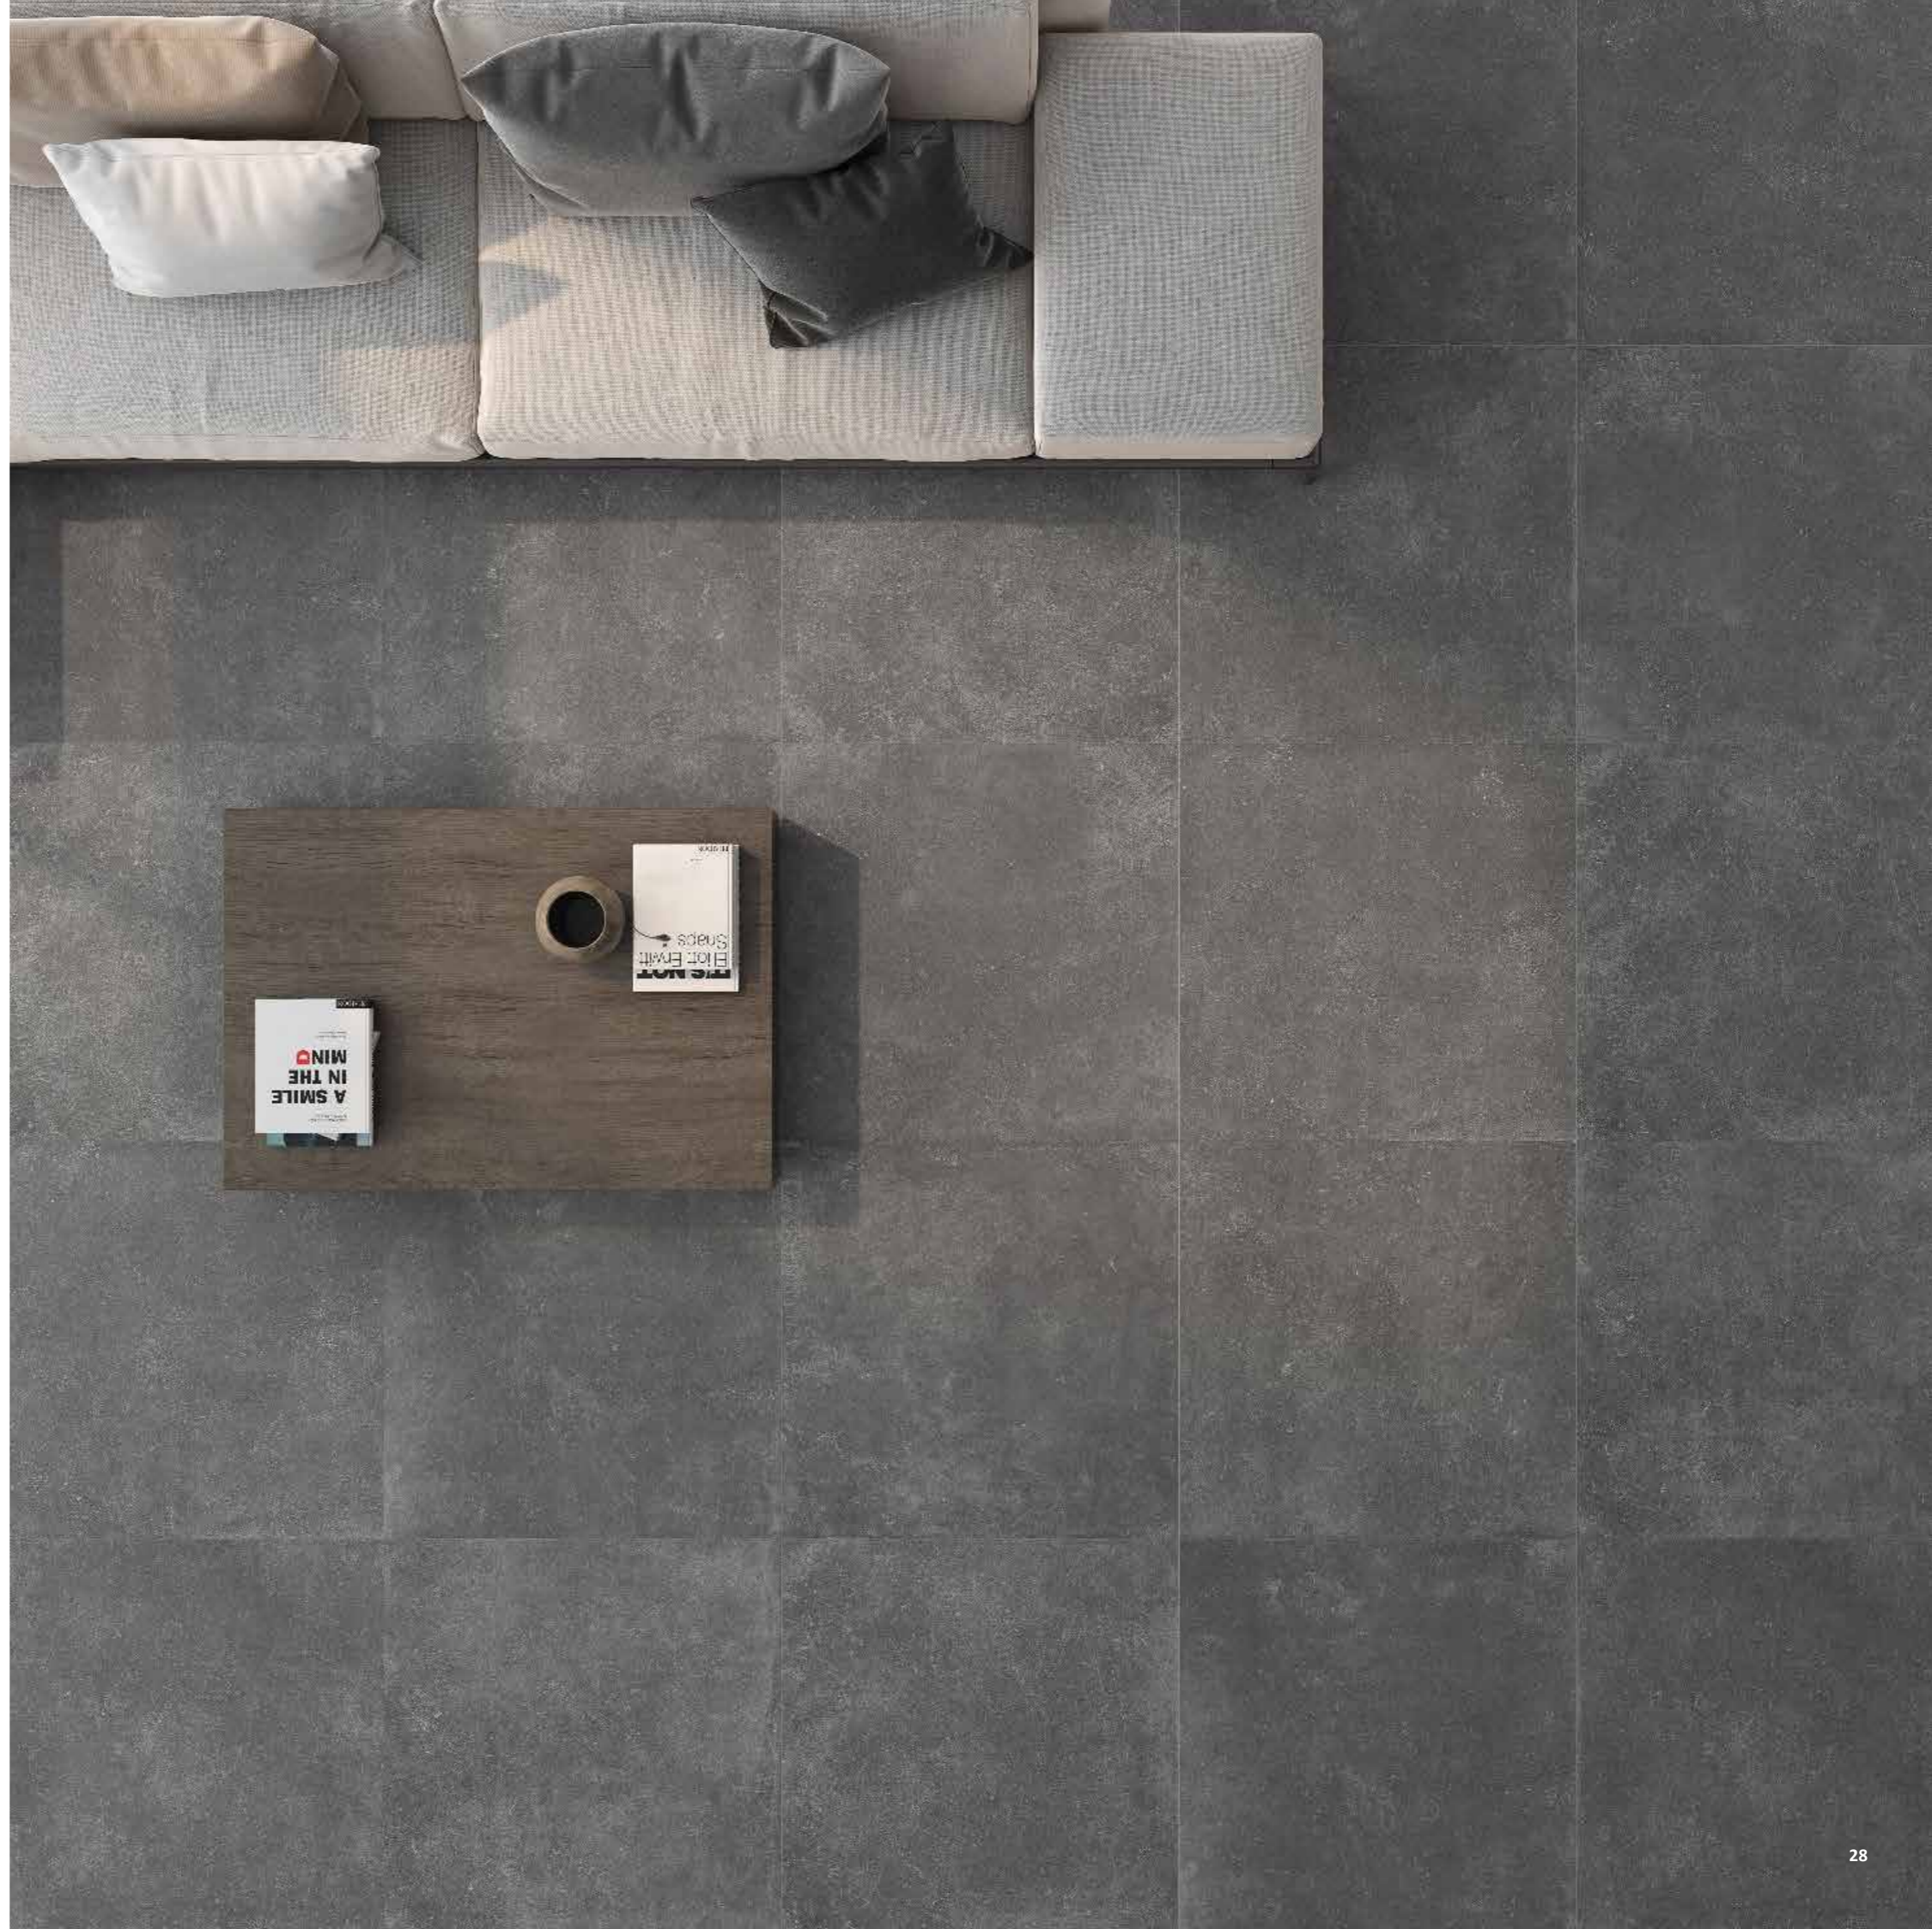

USES: Wall | Floor | Indoor | Outdoor | Wet Area | Anti-slip