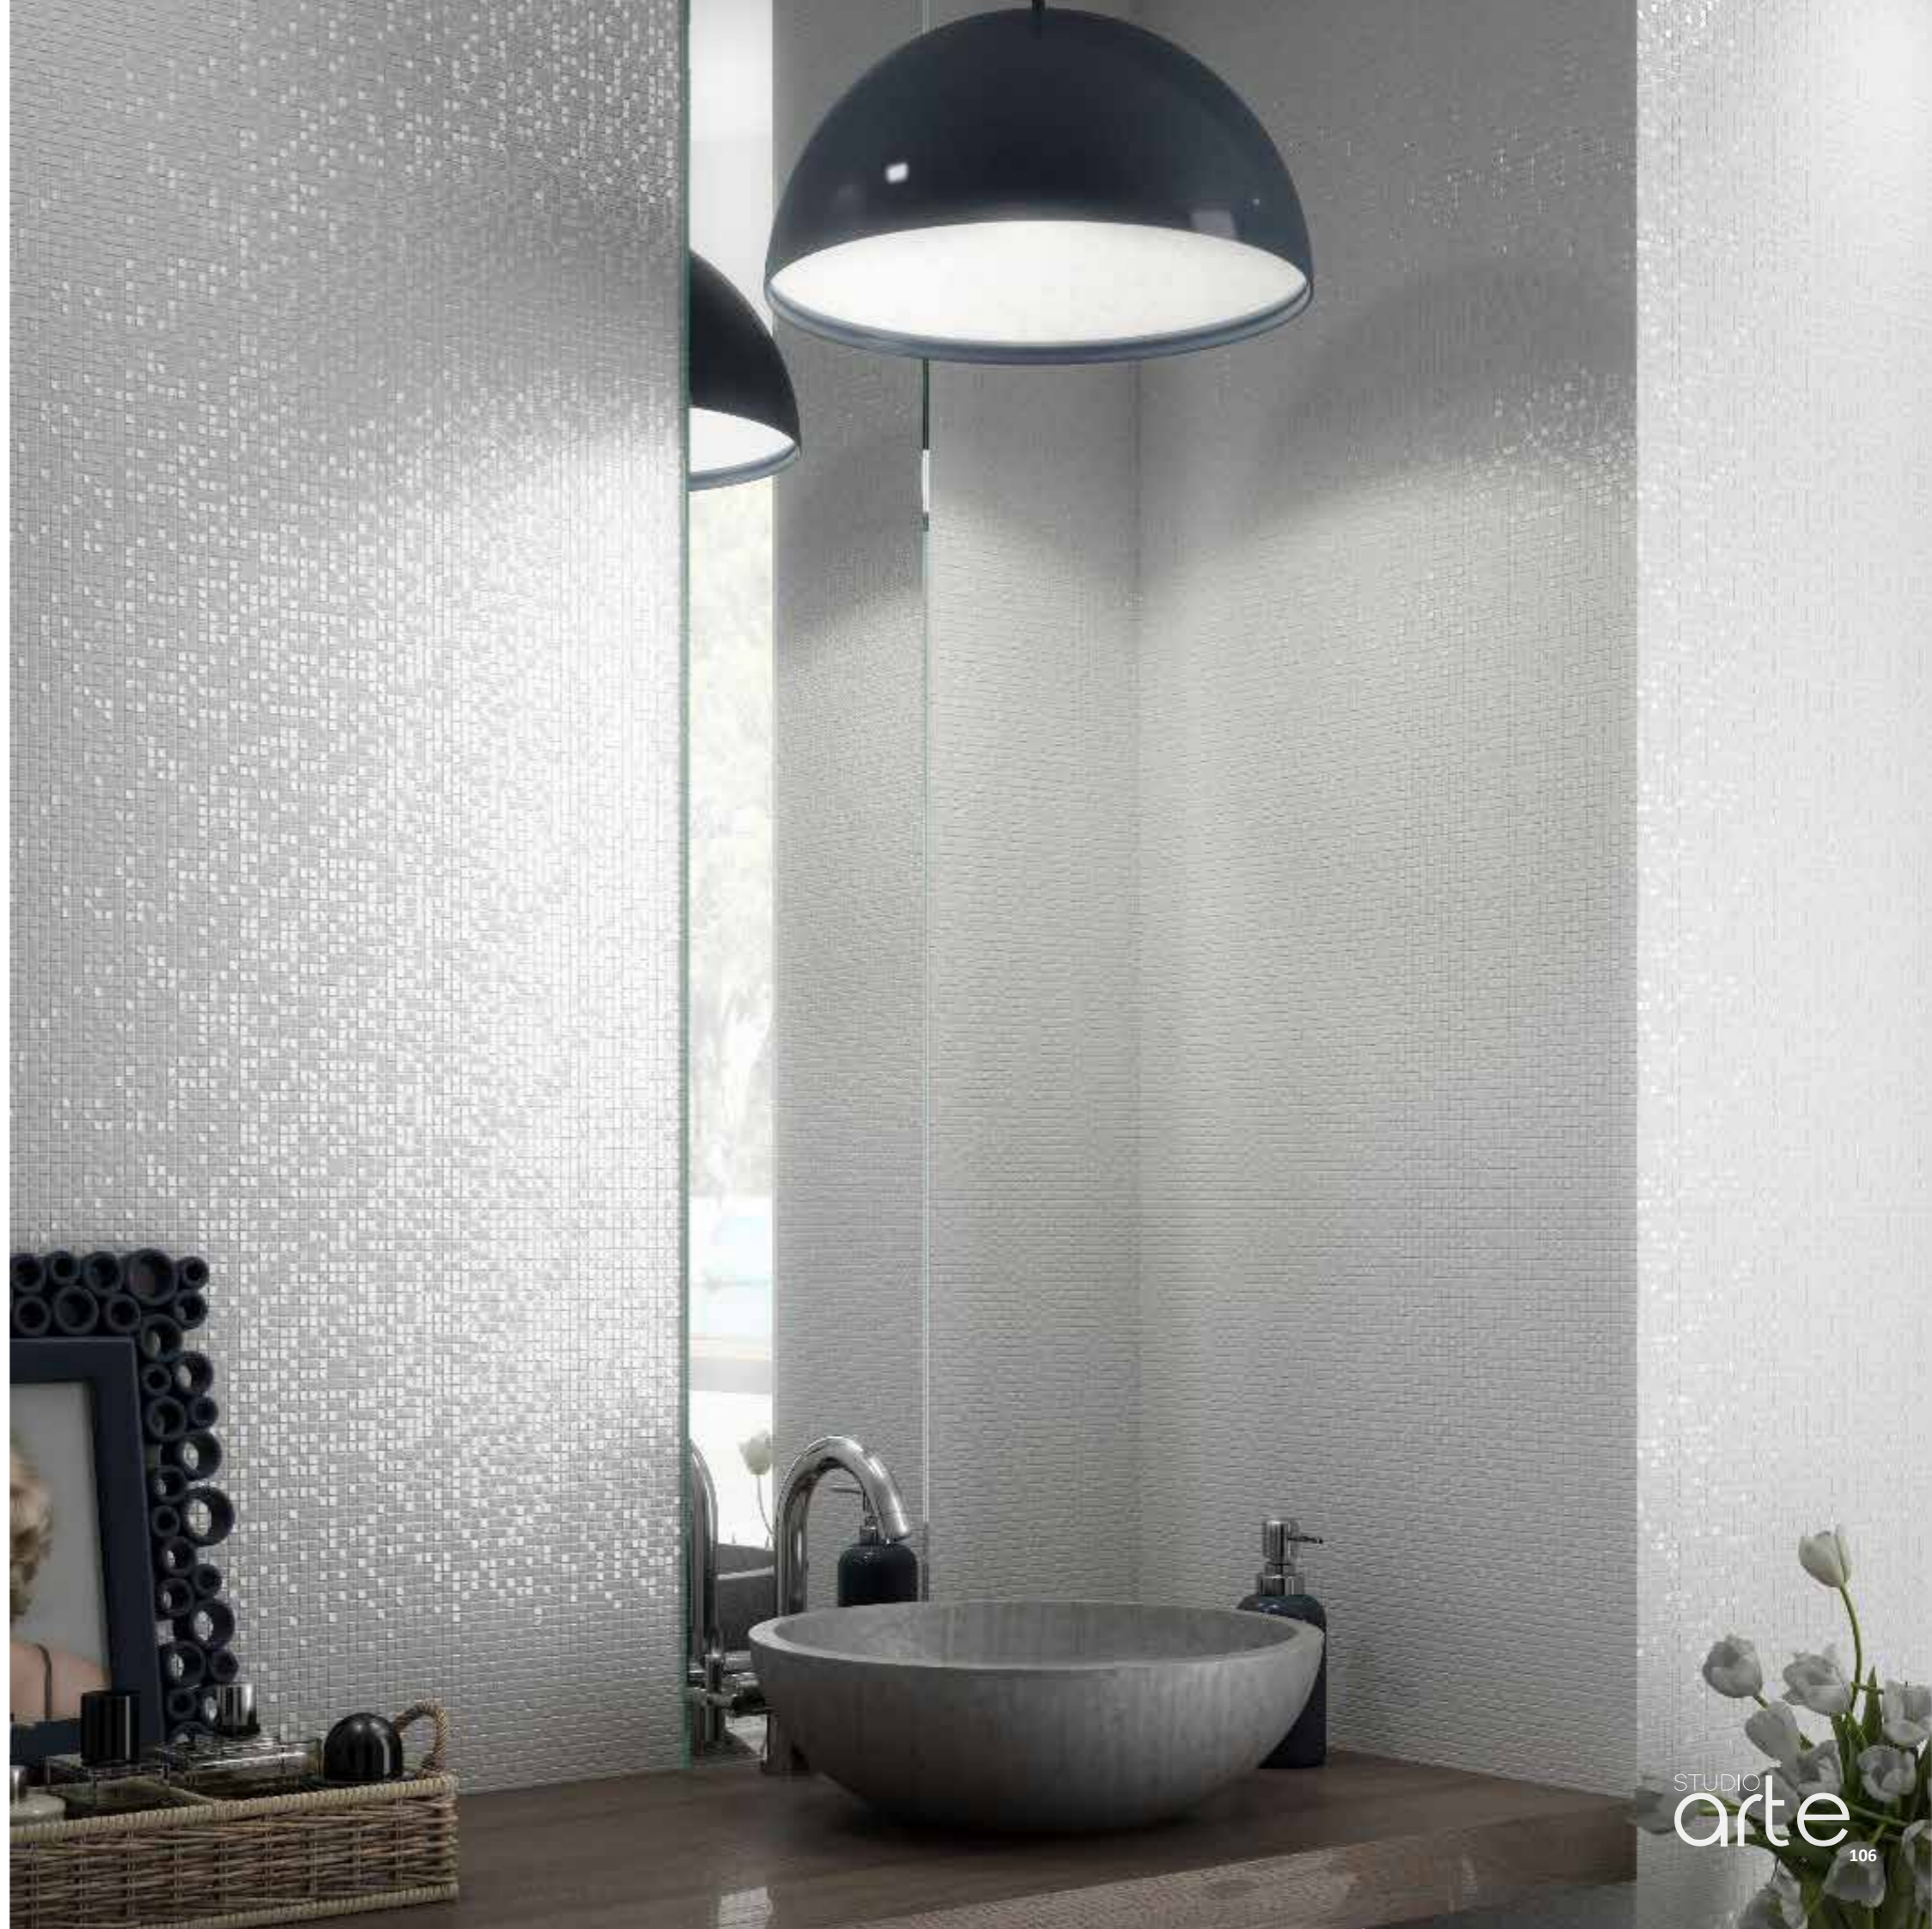

Matt
163x517

USES: Wall | Indoor | Outdoor | Wet Area | Pool

STA1446
DESTIL BLANCO

298mm x 898mm x 10,6mm | 4 tiles/box | 1,08m²/box
Ceramic - **Shade V1**

Gloss
300x900

USES: Wall | Indoor

STA1062
GLAZE RADIANCE PLATA