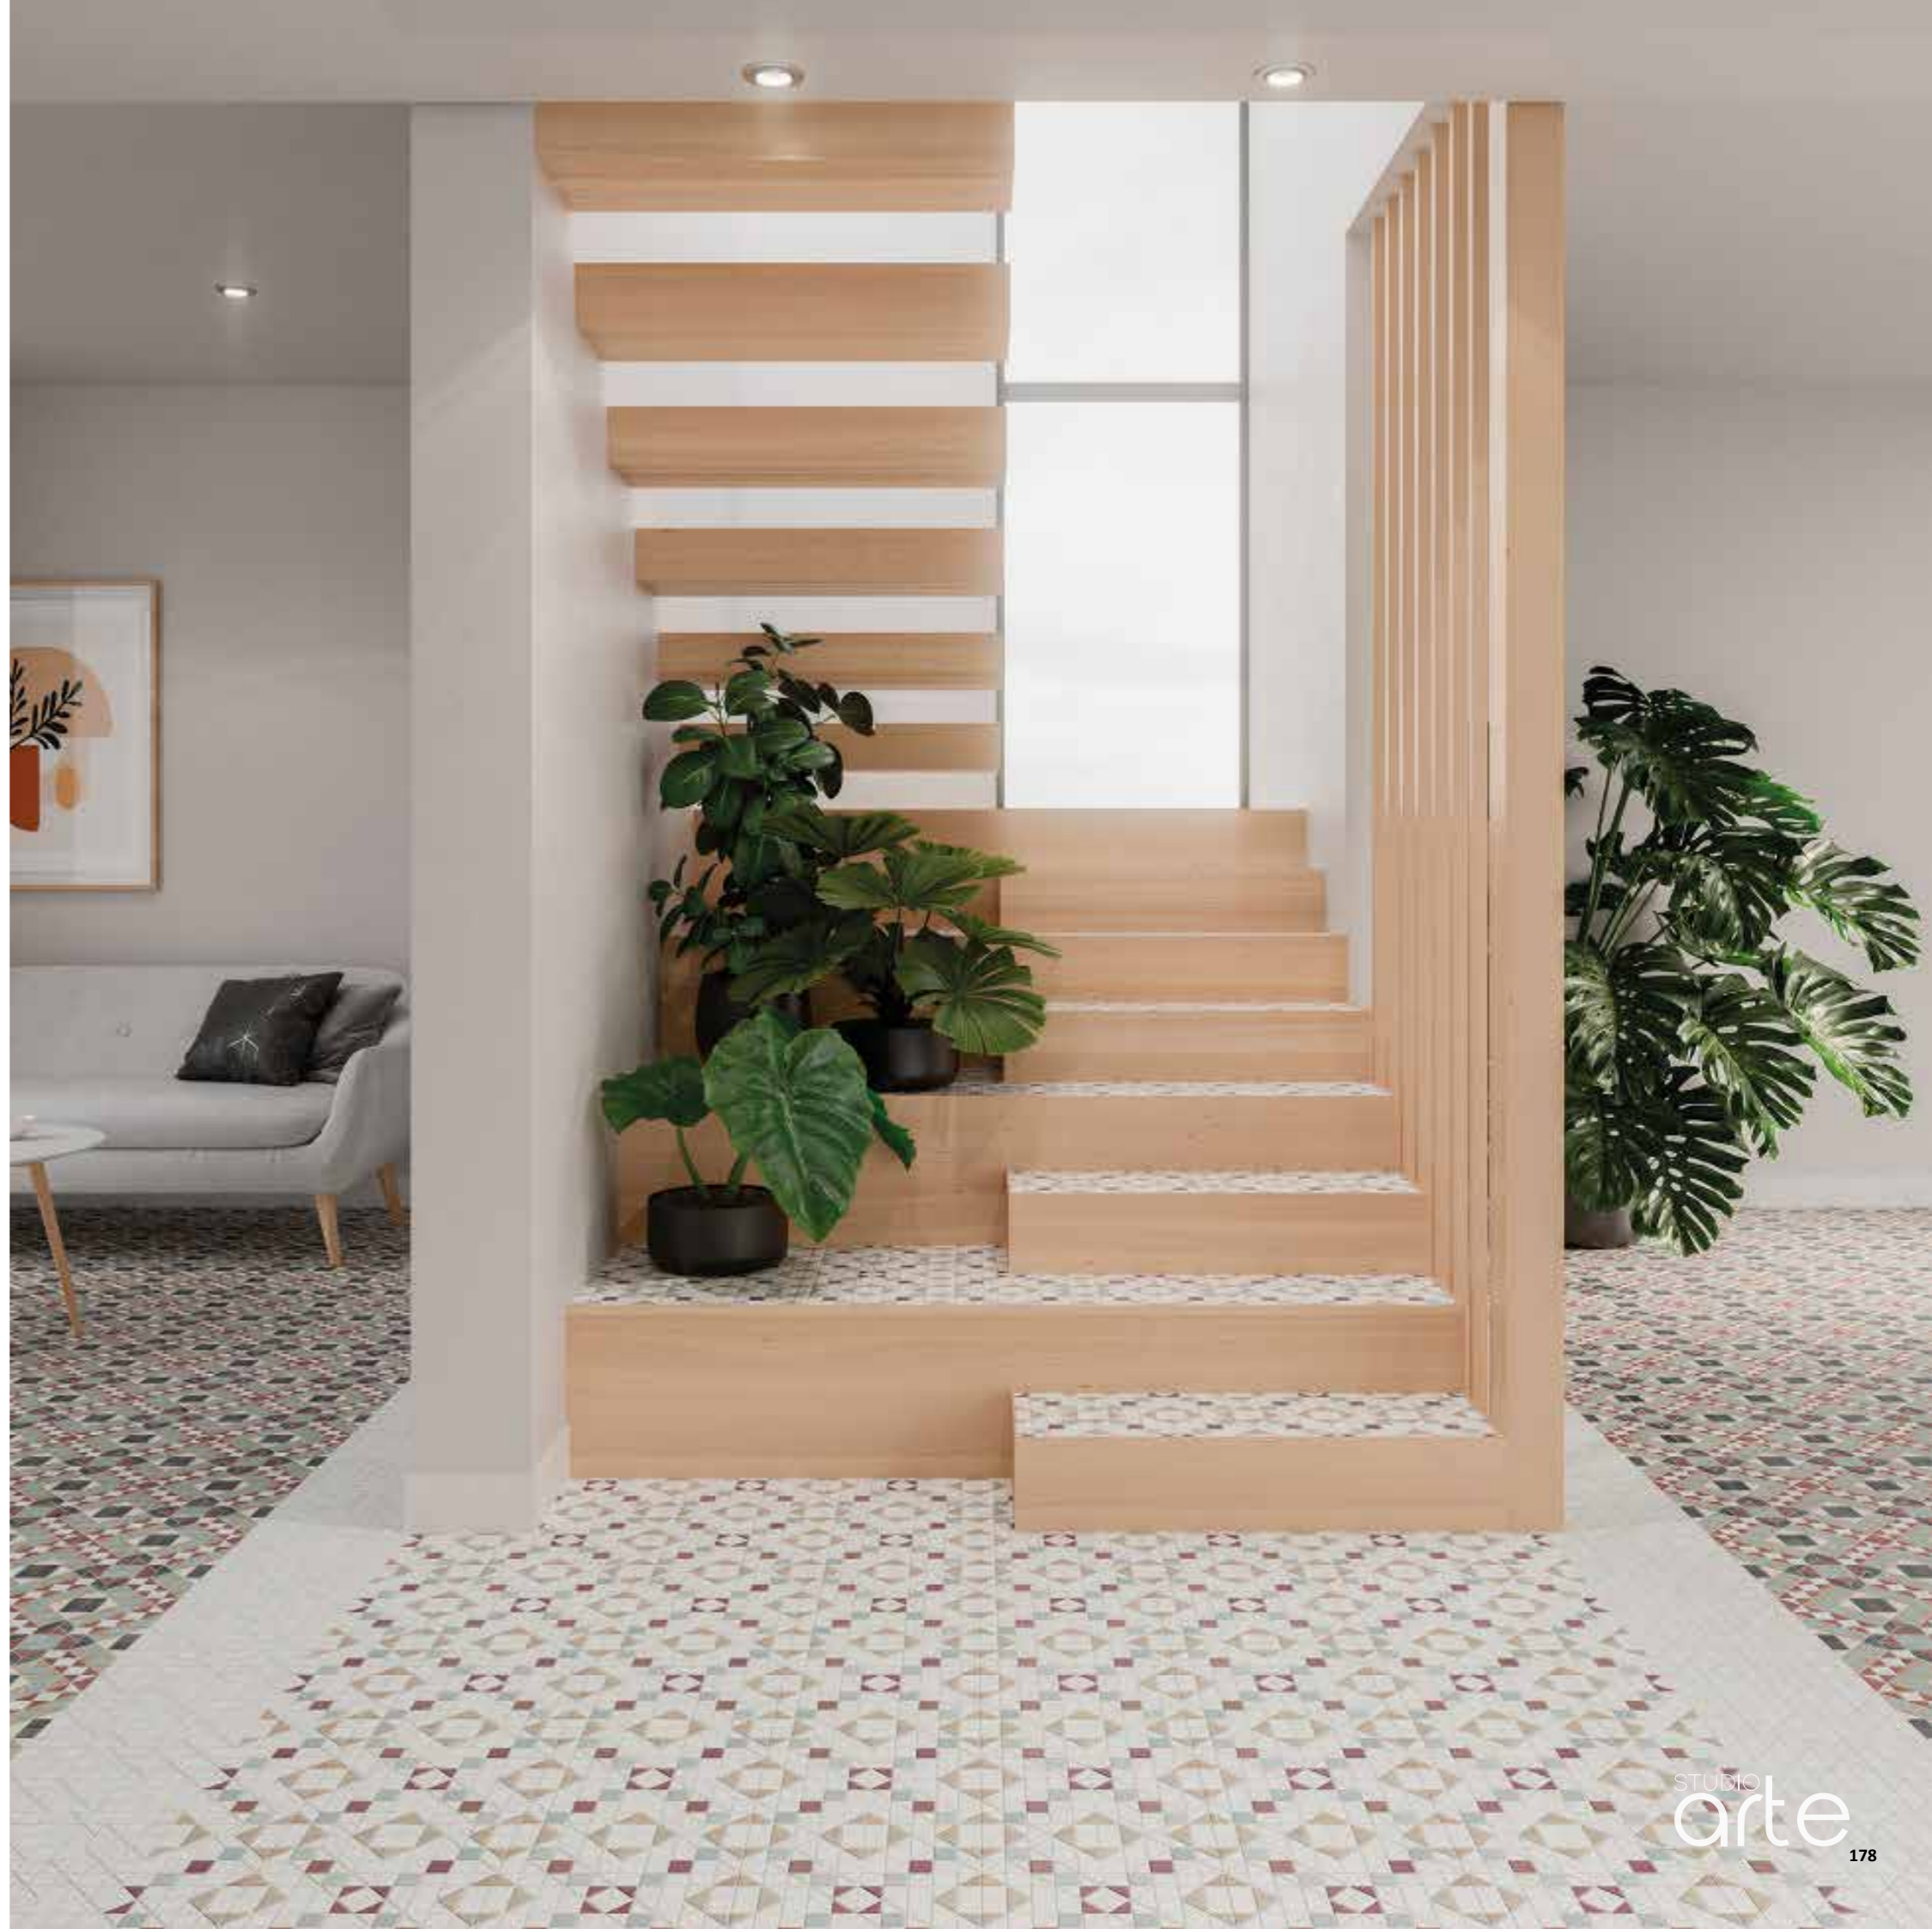

STA1375
LIKE GRANA

280mm x 280mm x 8,5mm | 10 tiles/box | 0,78m²/box
Porcelain - Shade V1

Matt
280x280

USES: Wall | Floor | Indoor | Outdoor | Wet Area