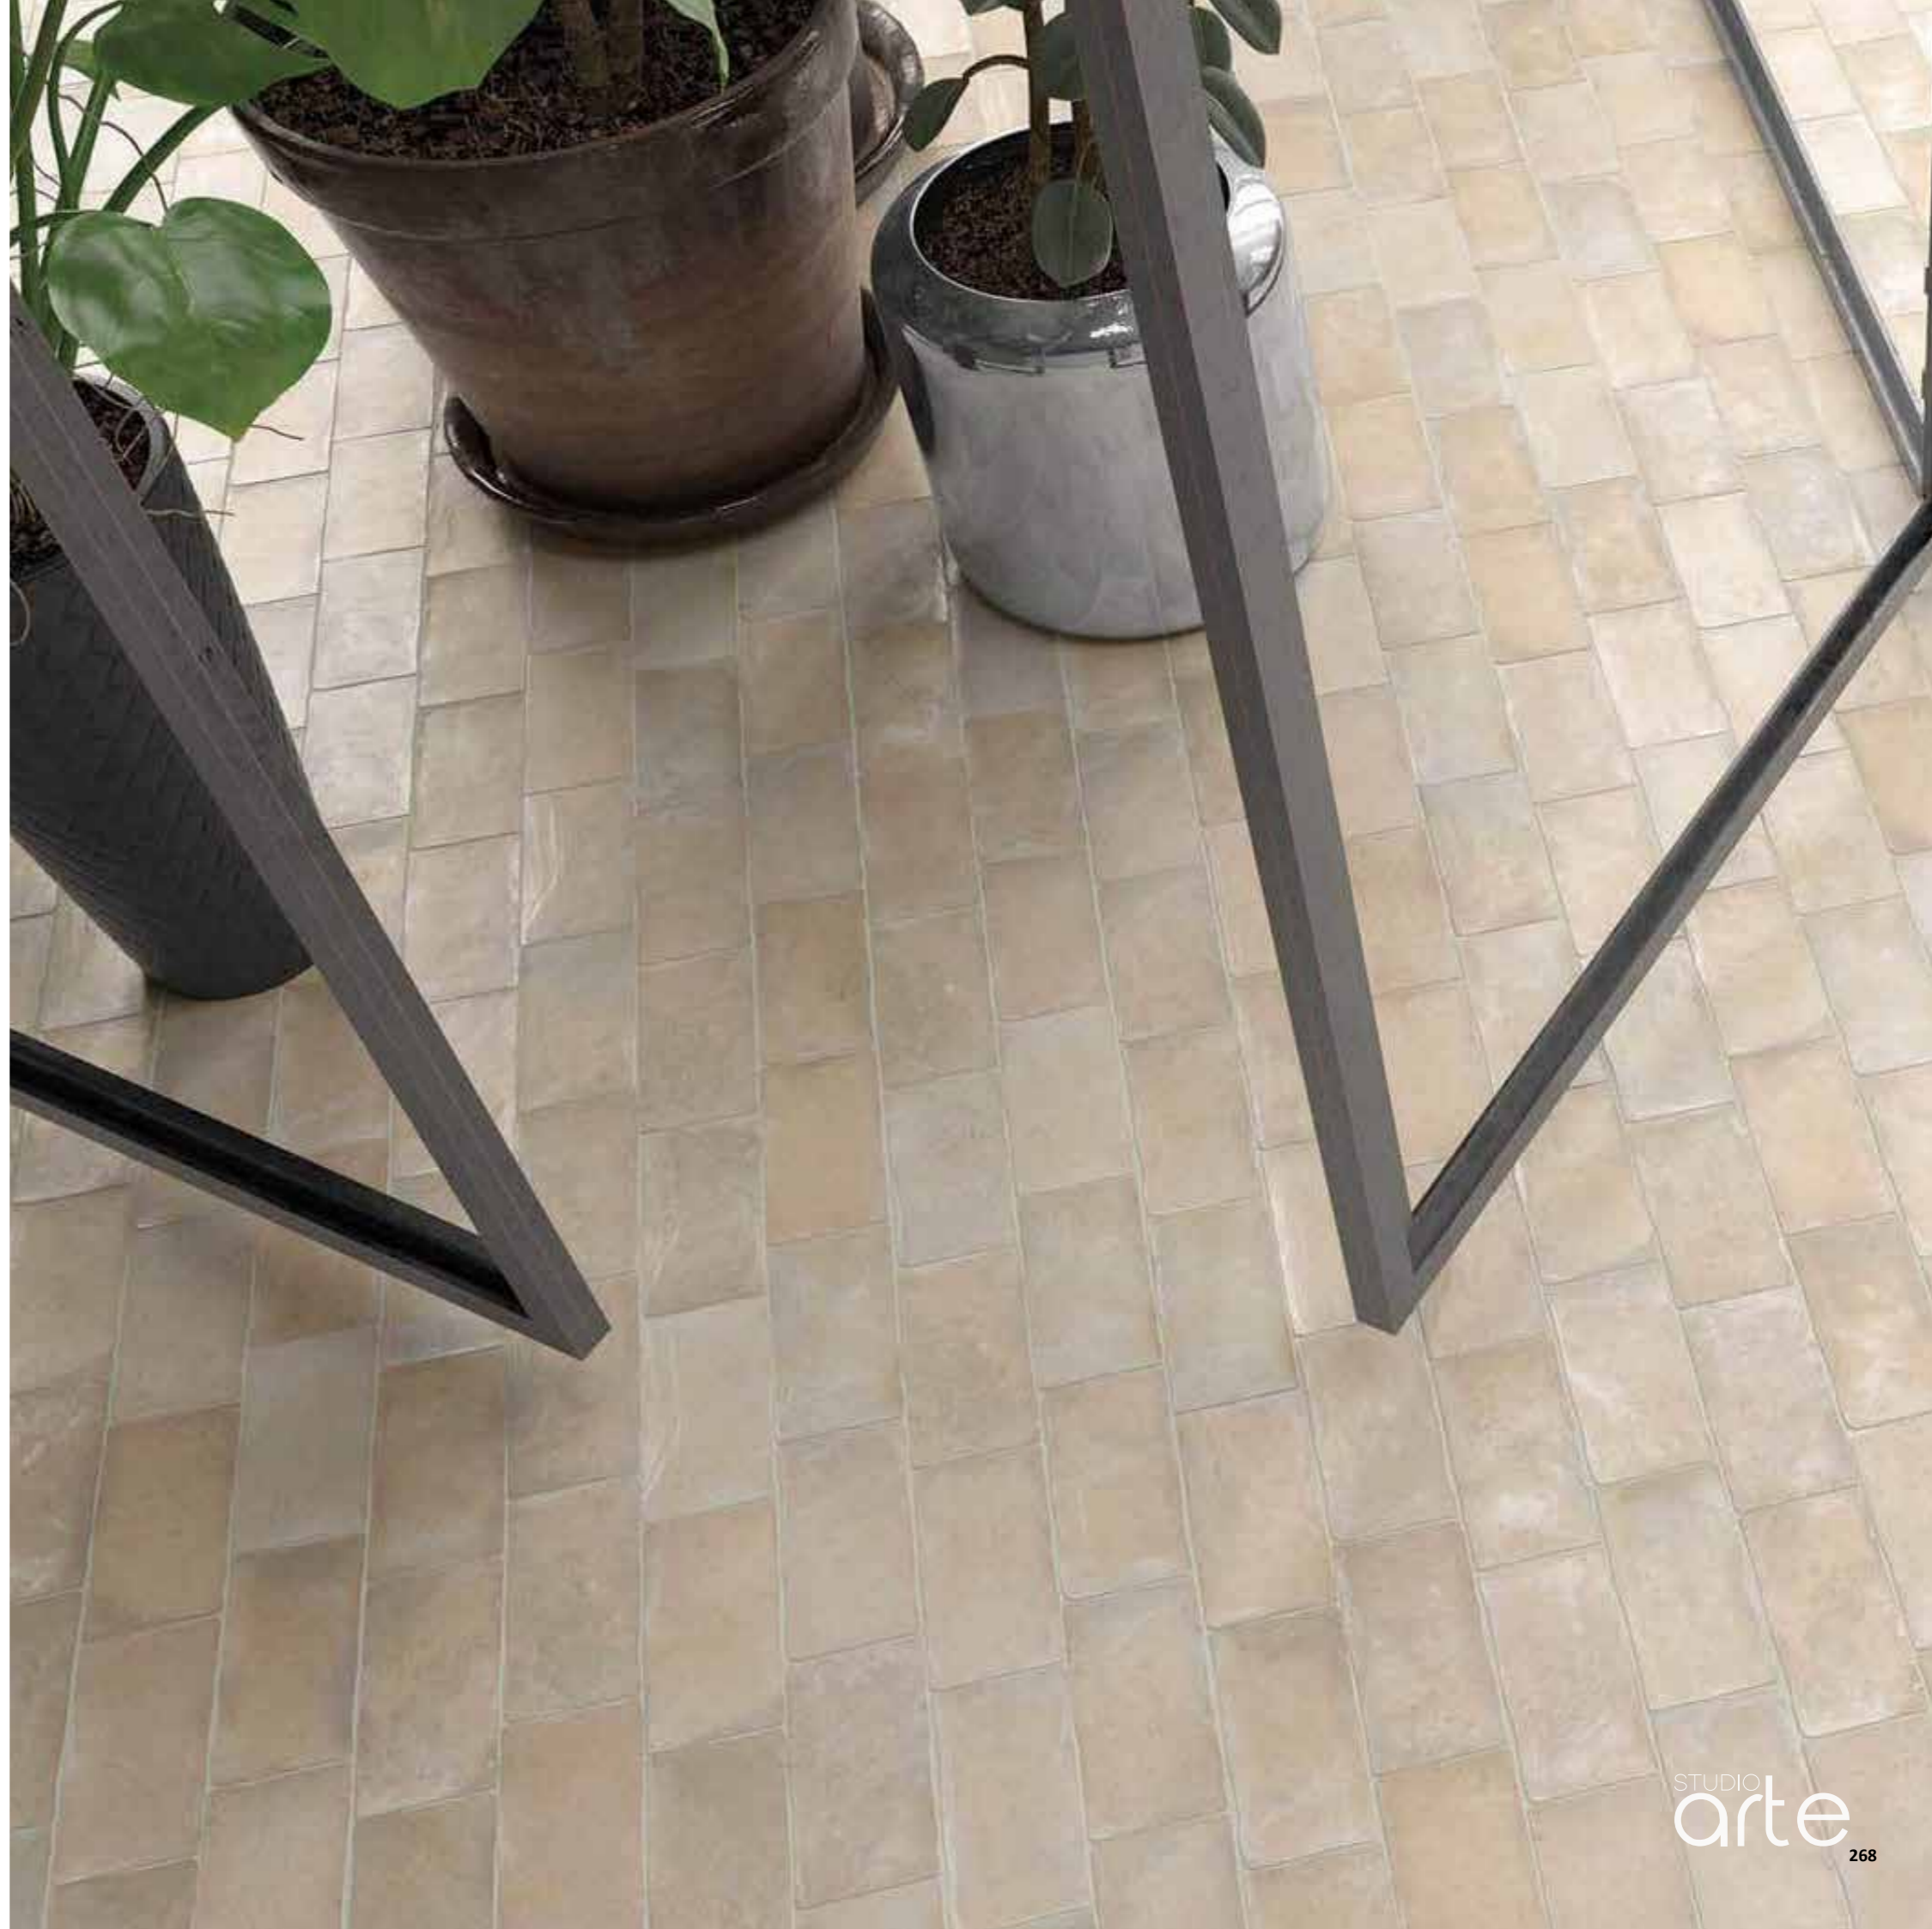

Matt
140x160

USES: Wall | Floor | Indoor | Outdoor | Wet Area | Pool

STA1337
COTTAGE SAND

70mm x 140mm x 8,5mm | 50 tiles/box | 0,49m²/box
Porcelain - **Shade V3**

Matt
140x160

USES: Wall | Floor | Indoor | Outdoor | Wet Area | Pool