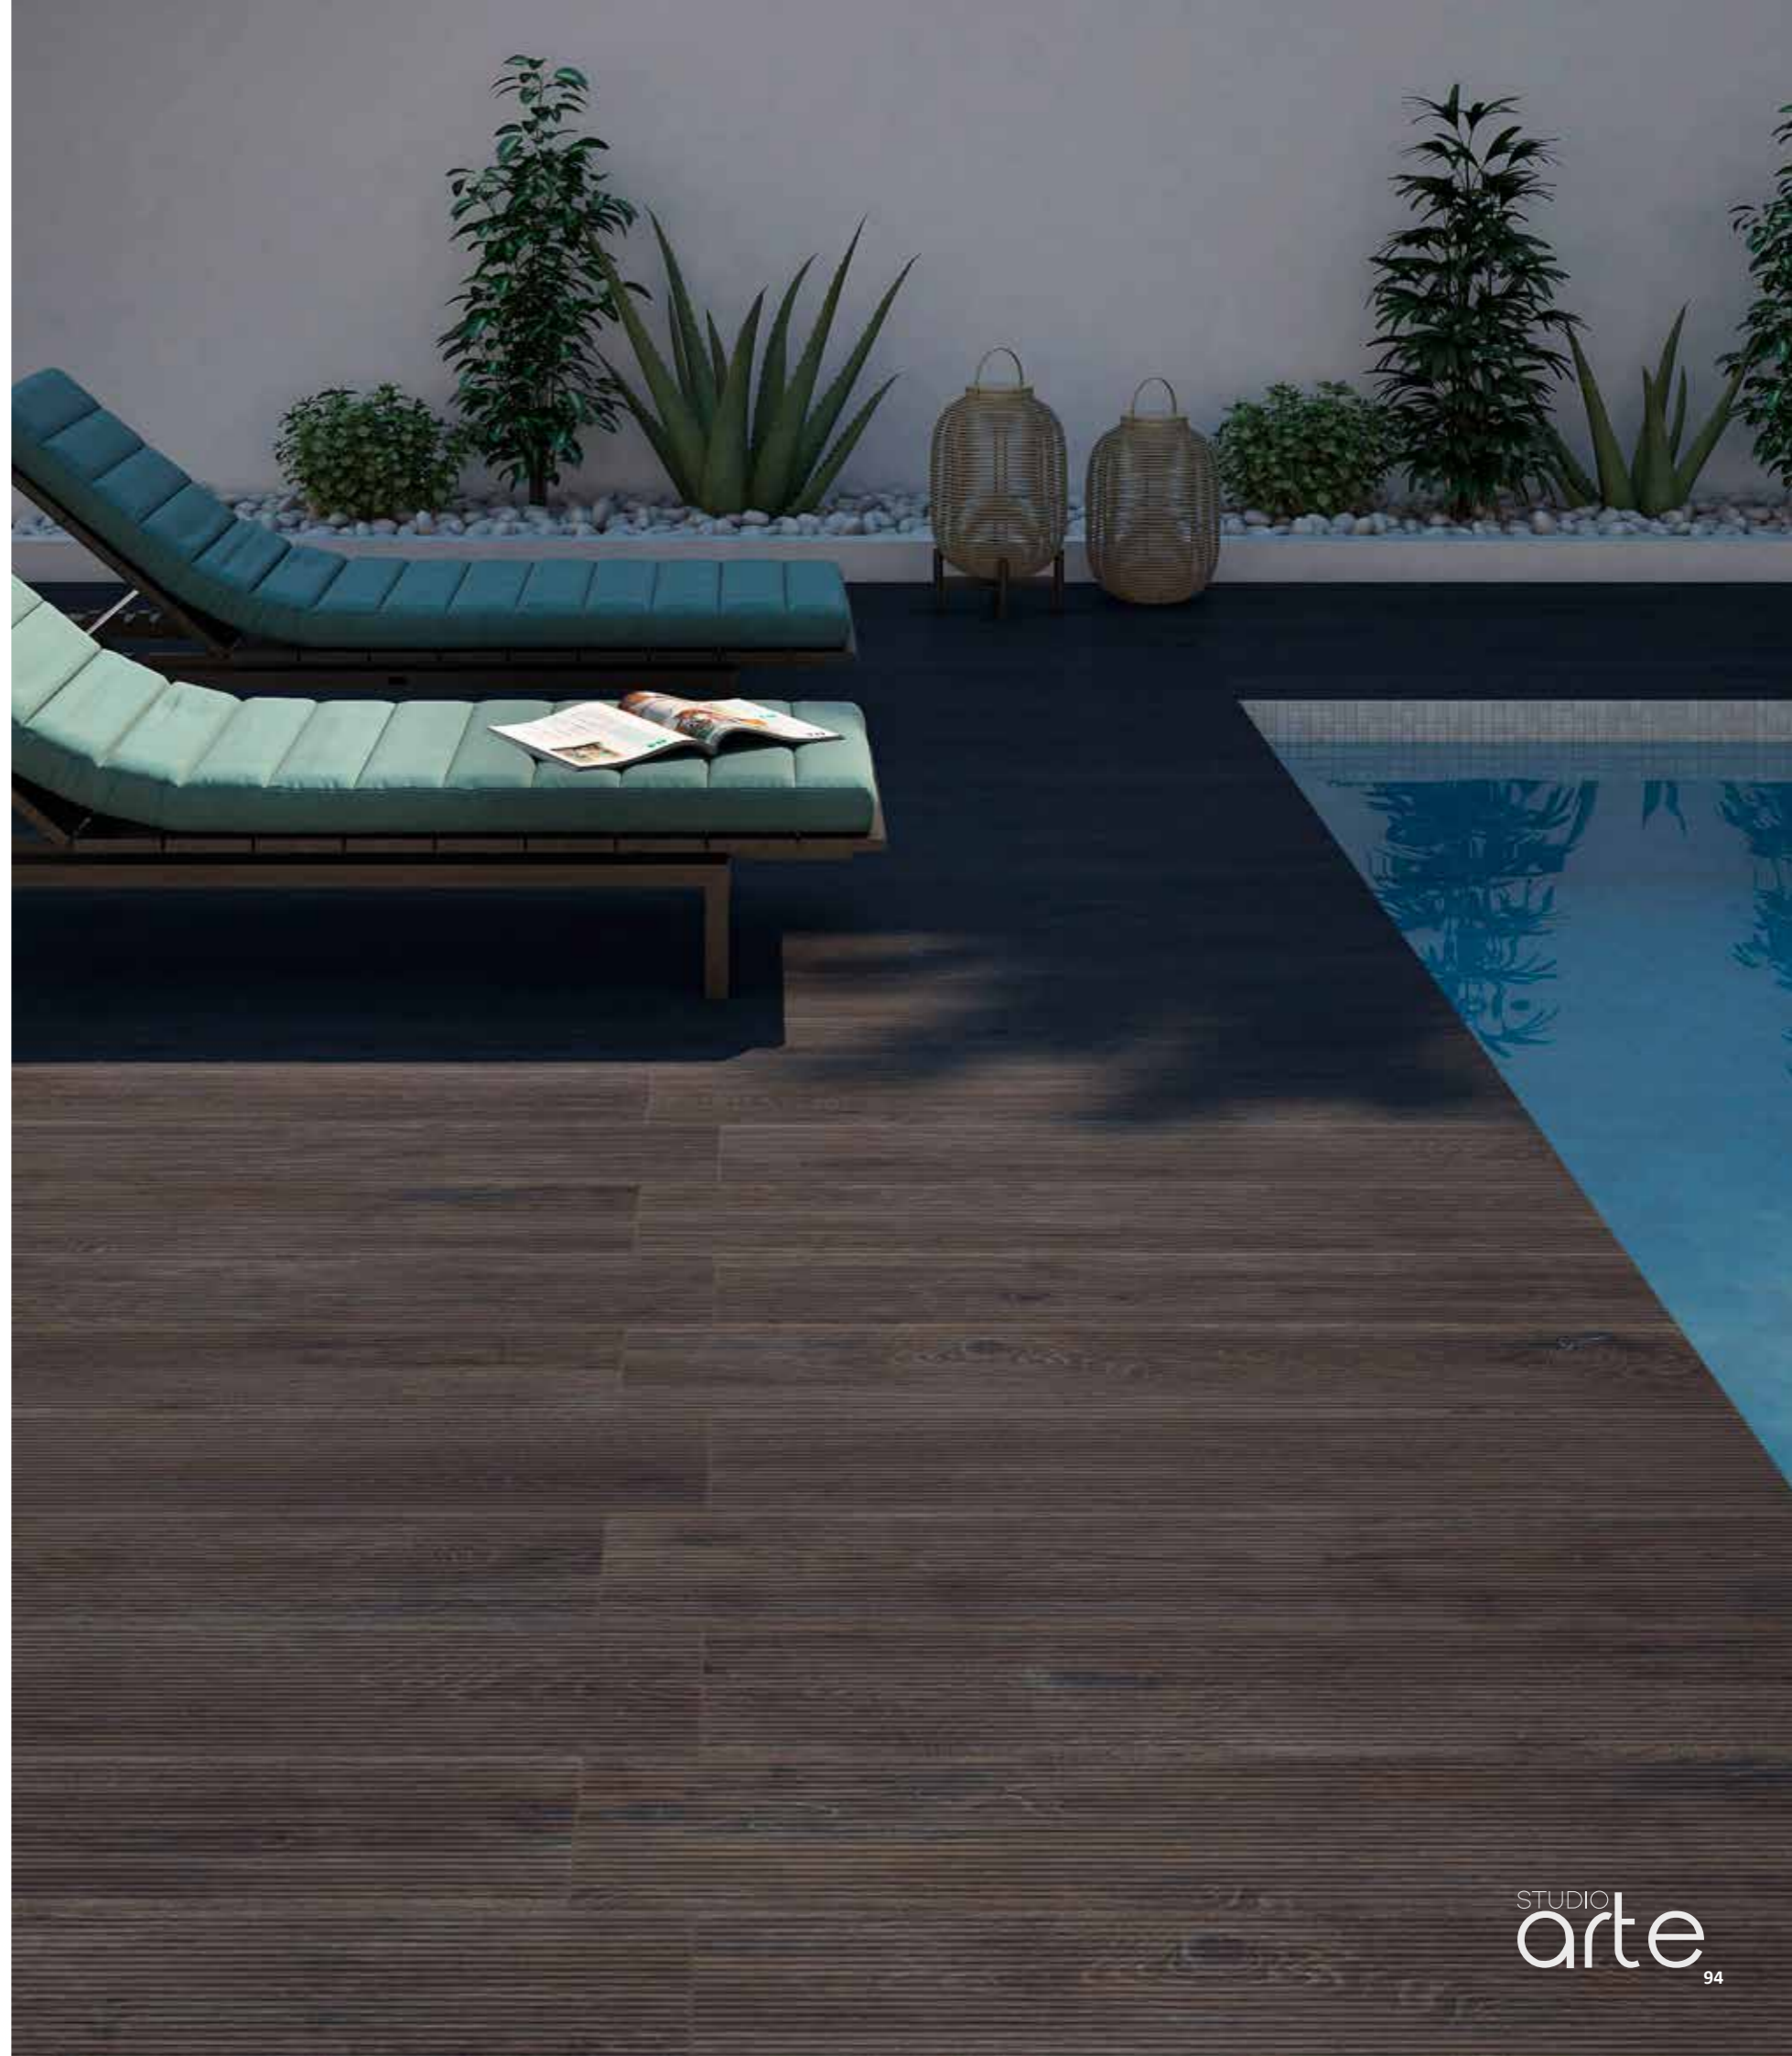

STA1255
TRUNK DECK NATURAL

STA1257
TRUNK DECK GREY

STA1259
TRUNK DECK NUT

STA1261
TRUNK DECK WENGUE

230mm x 1200mm x 8,6mm | 5 tiles/box | 1,38m²/box
Porcelain - R11

Matt
230x1200

USES: Wall | Floor | Indoor | Outdoor | Wet Area | Pool