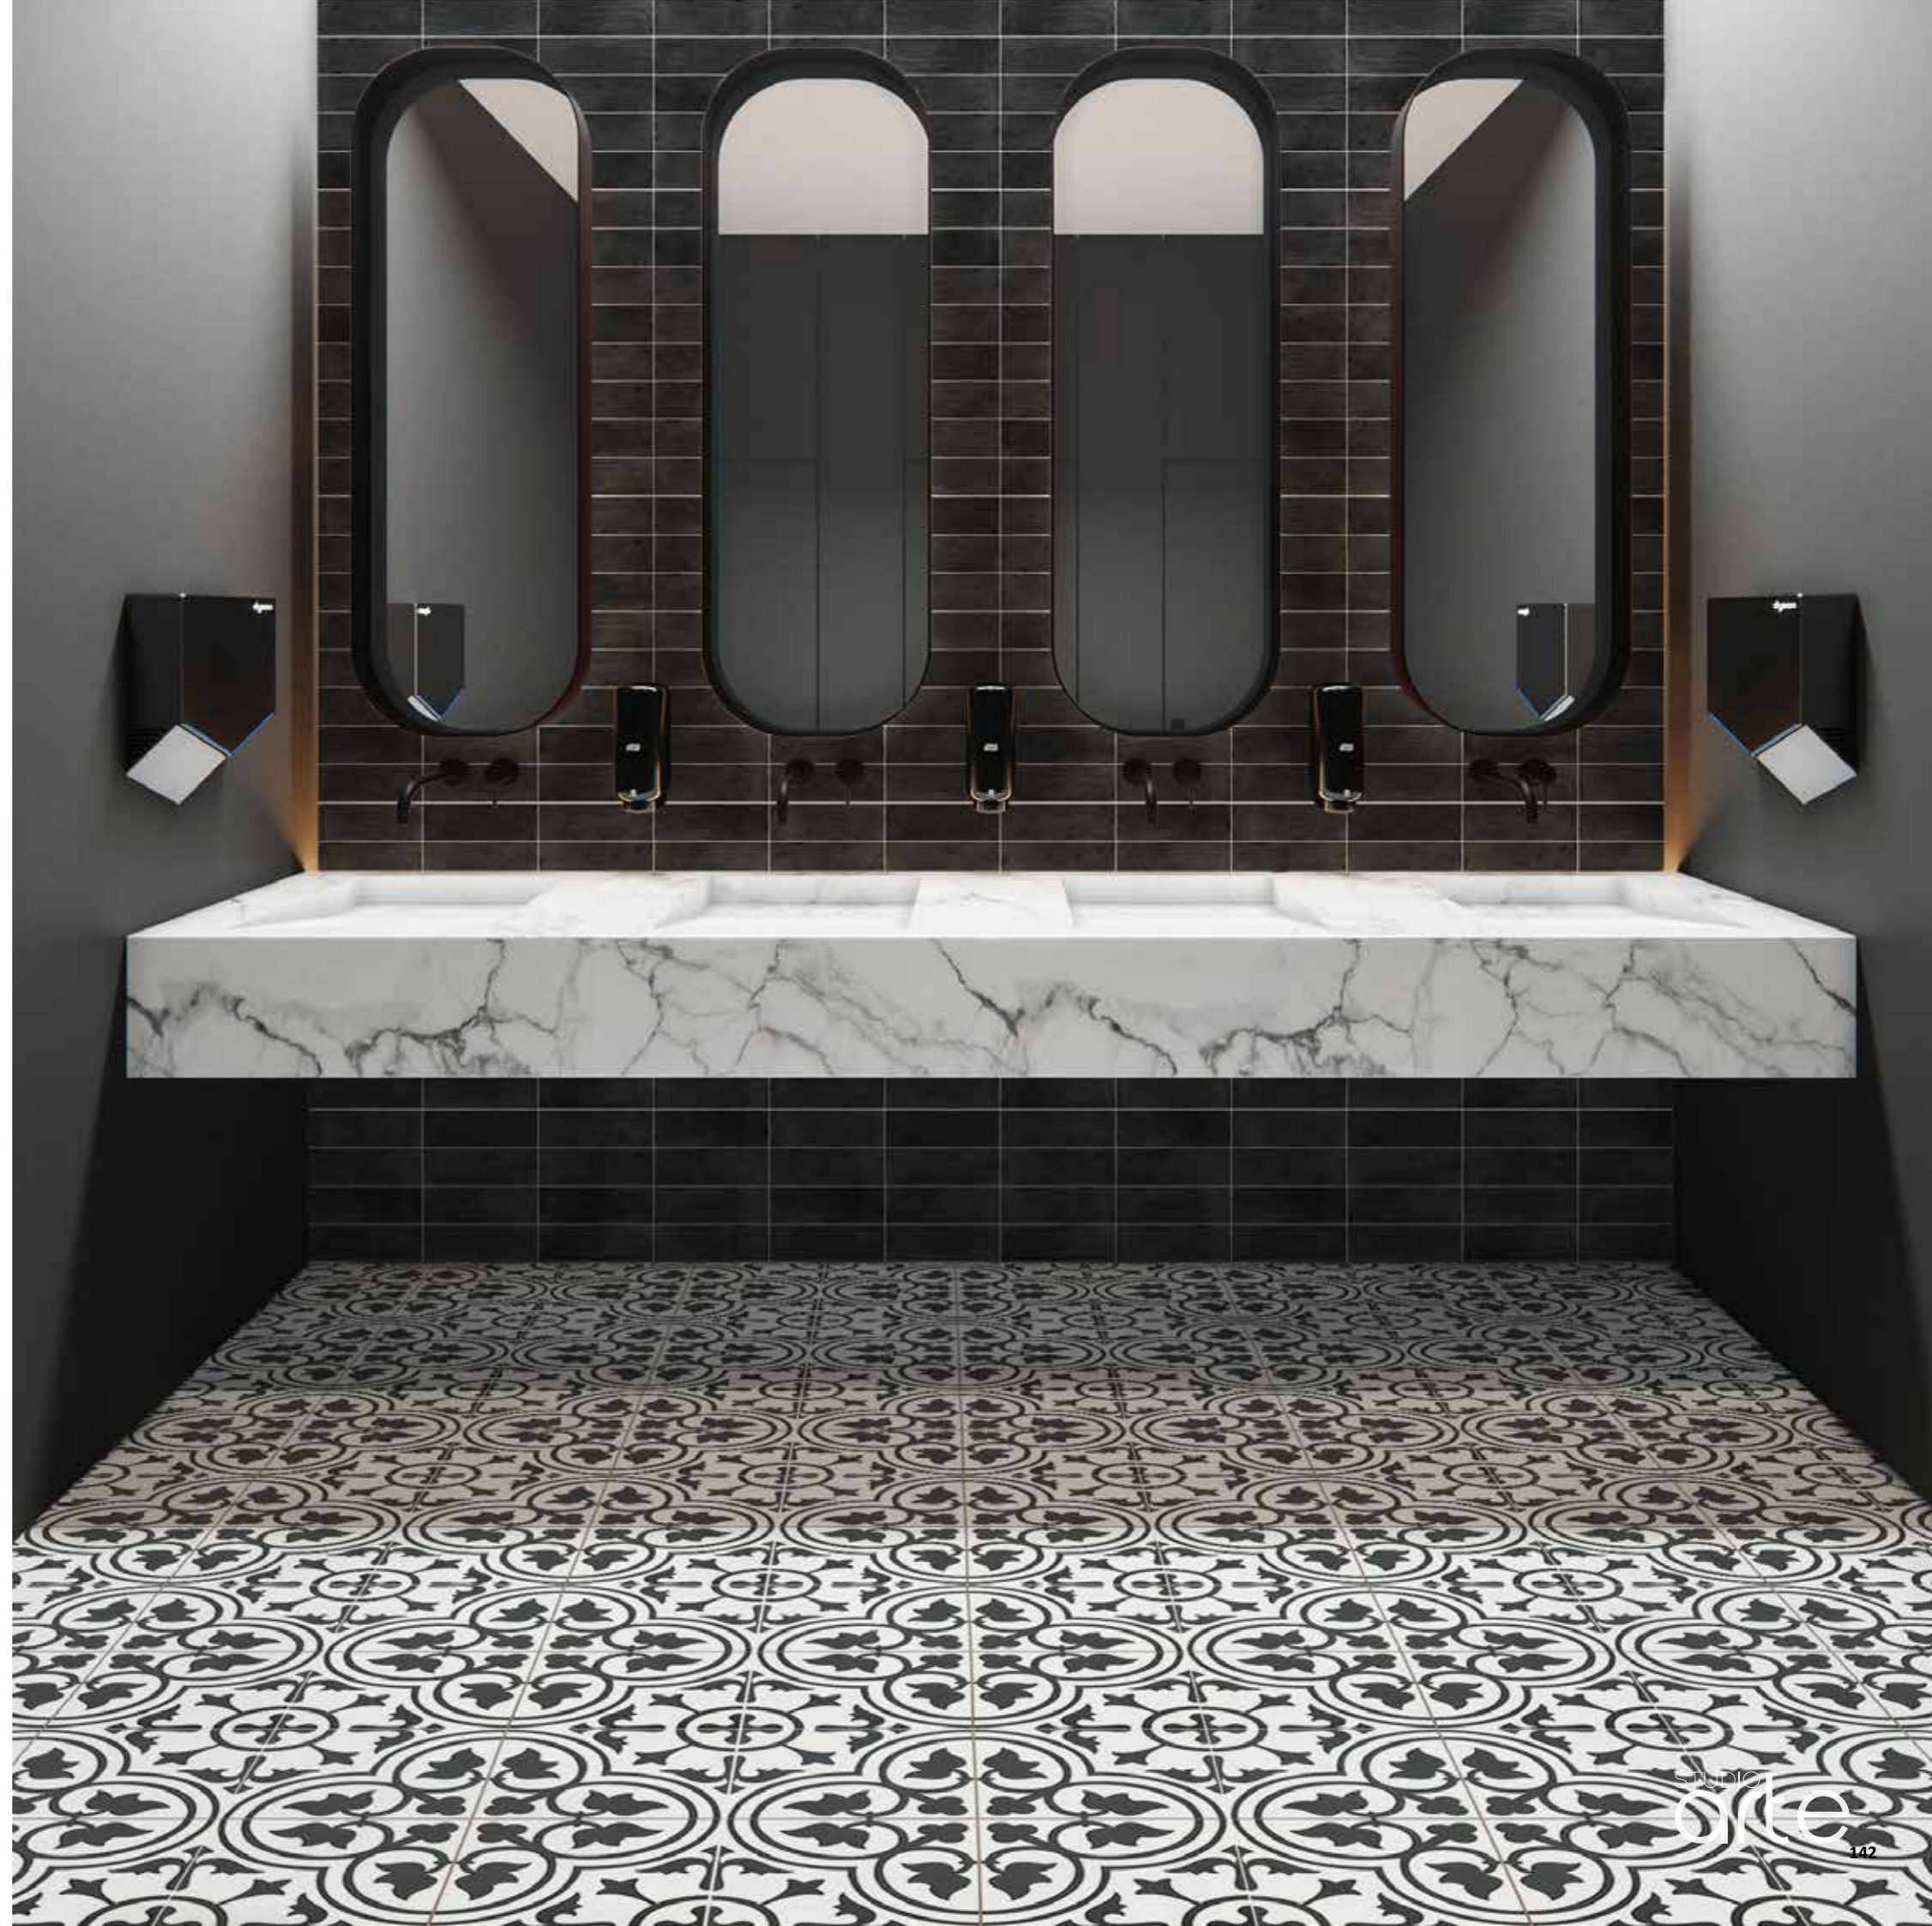

Matt
450x450

USES: Wall | Floor | Indoor | Outdoor | Wet Area

STA1290
DOVER BLACK

450mm x 450mm x 9mm | 6 tiles/box | 1,22m²/box
Porcelain - Shade V1

Matt
450x450

USES: Wall | Floor | Indoor | Outdoor | Wet Area