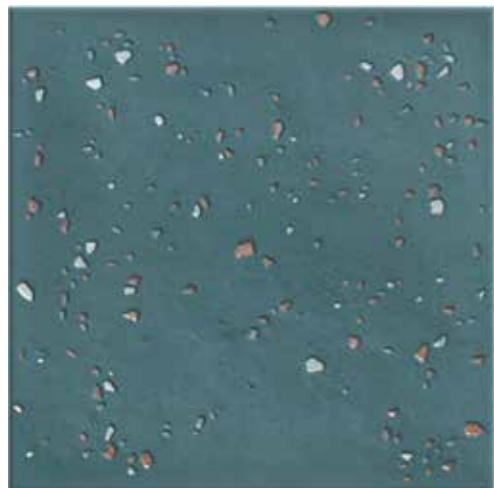

STA1346
STARDUST PEBBLES TEAL

150mm x 150mm x 9,5mm | 22 tiles/box | 0,48m²/box
Porcelain - Shade V2

Matt
150x150

USES: Wall | Floor | Indoor | Outdoor | Wet Area | Pools

STA1347
STARDUST PEBBLES OCEAN

150mm x 150mm x 9,5mm | 22 tiles/box | 0,48m²/box
Porcelain - Shade V2