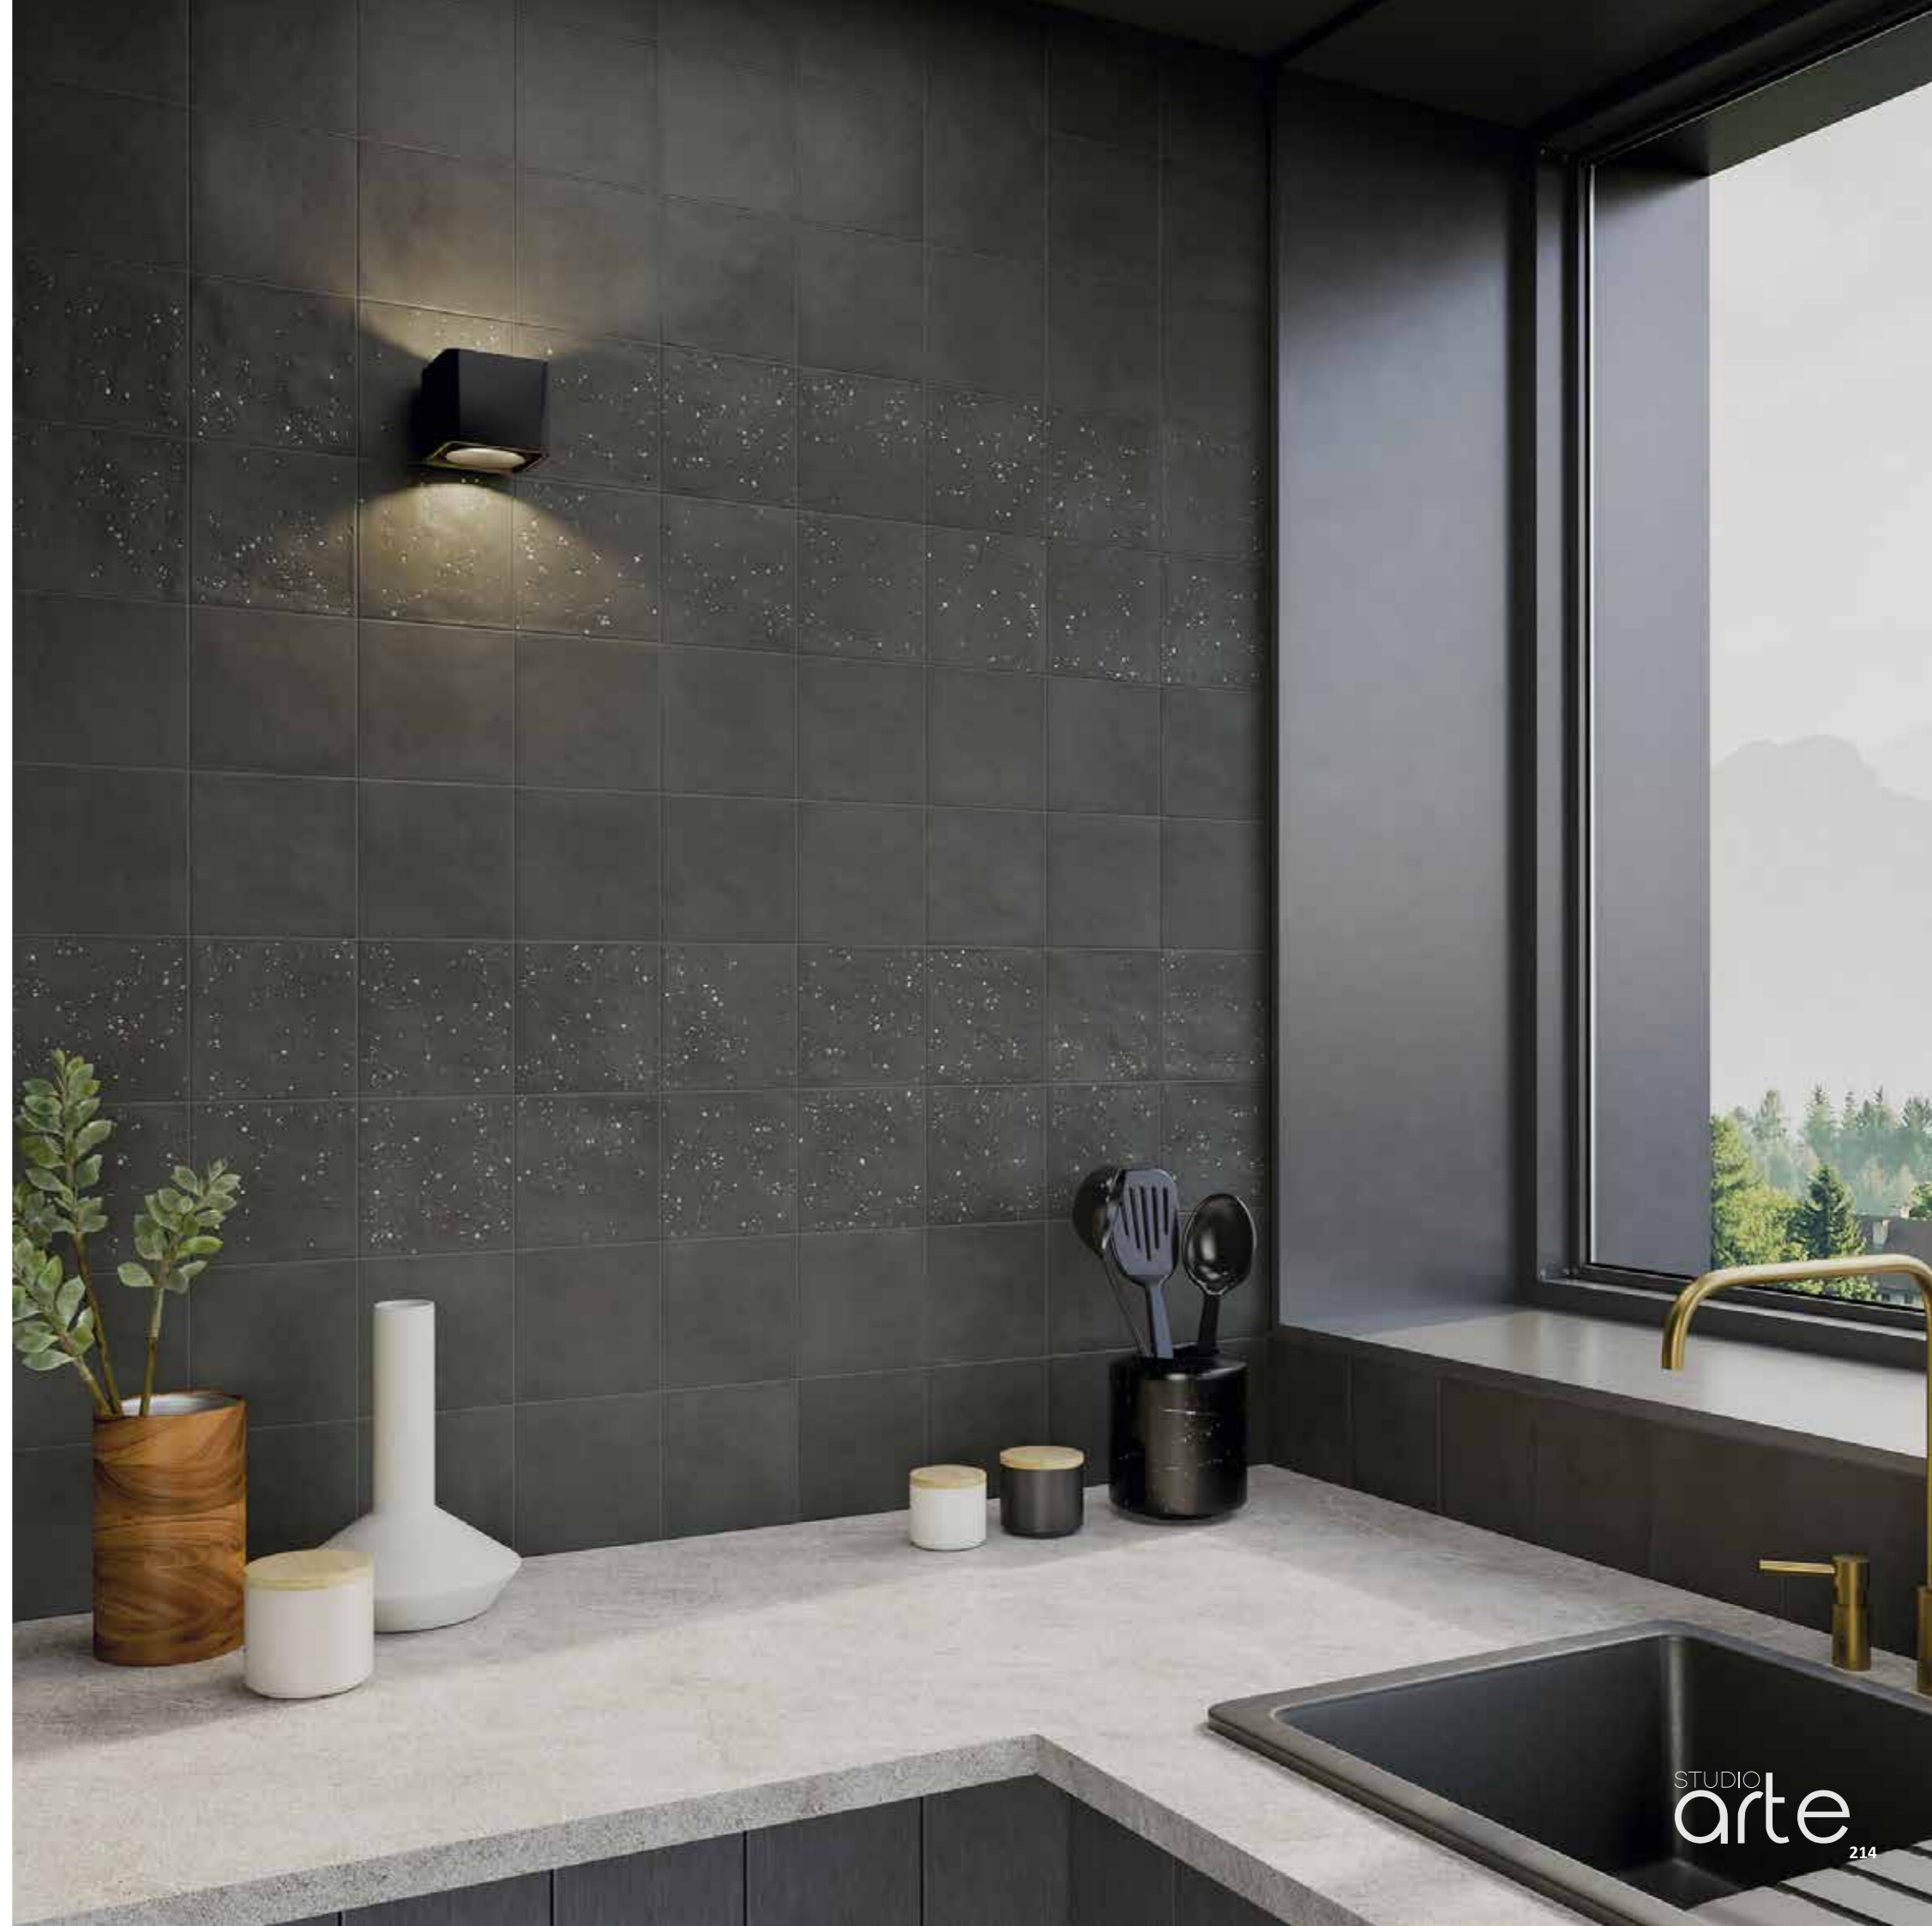

Matt
150x150

USES: Wall | Floor | Indoor | Outdoor | Wet Area | Pools

STA1348
STARDUST PEBBLES NERO

150mm x 150mm x 9,5mm | 22 tiles/box | 0,48m²/box
Porcelain - Shade V2

Matt
150x150

USES: Wall | Floor | Indoor | Outdoor | Wet Area | Pools