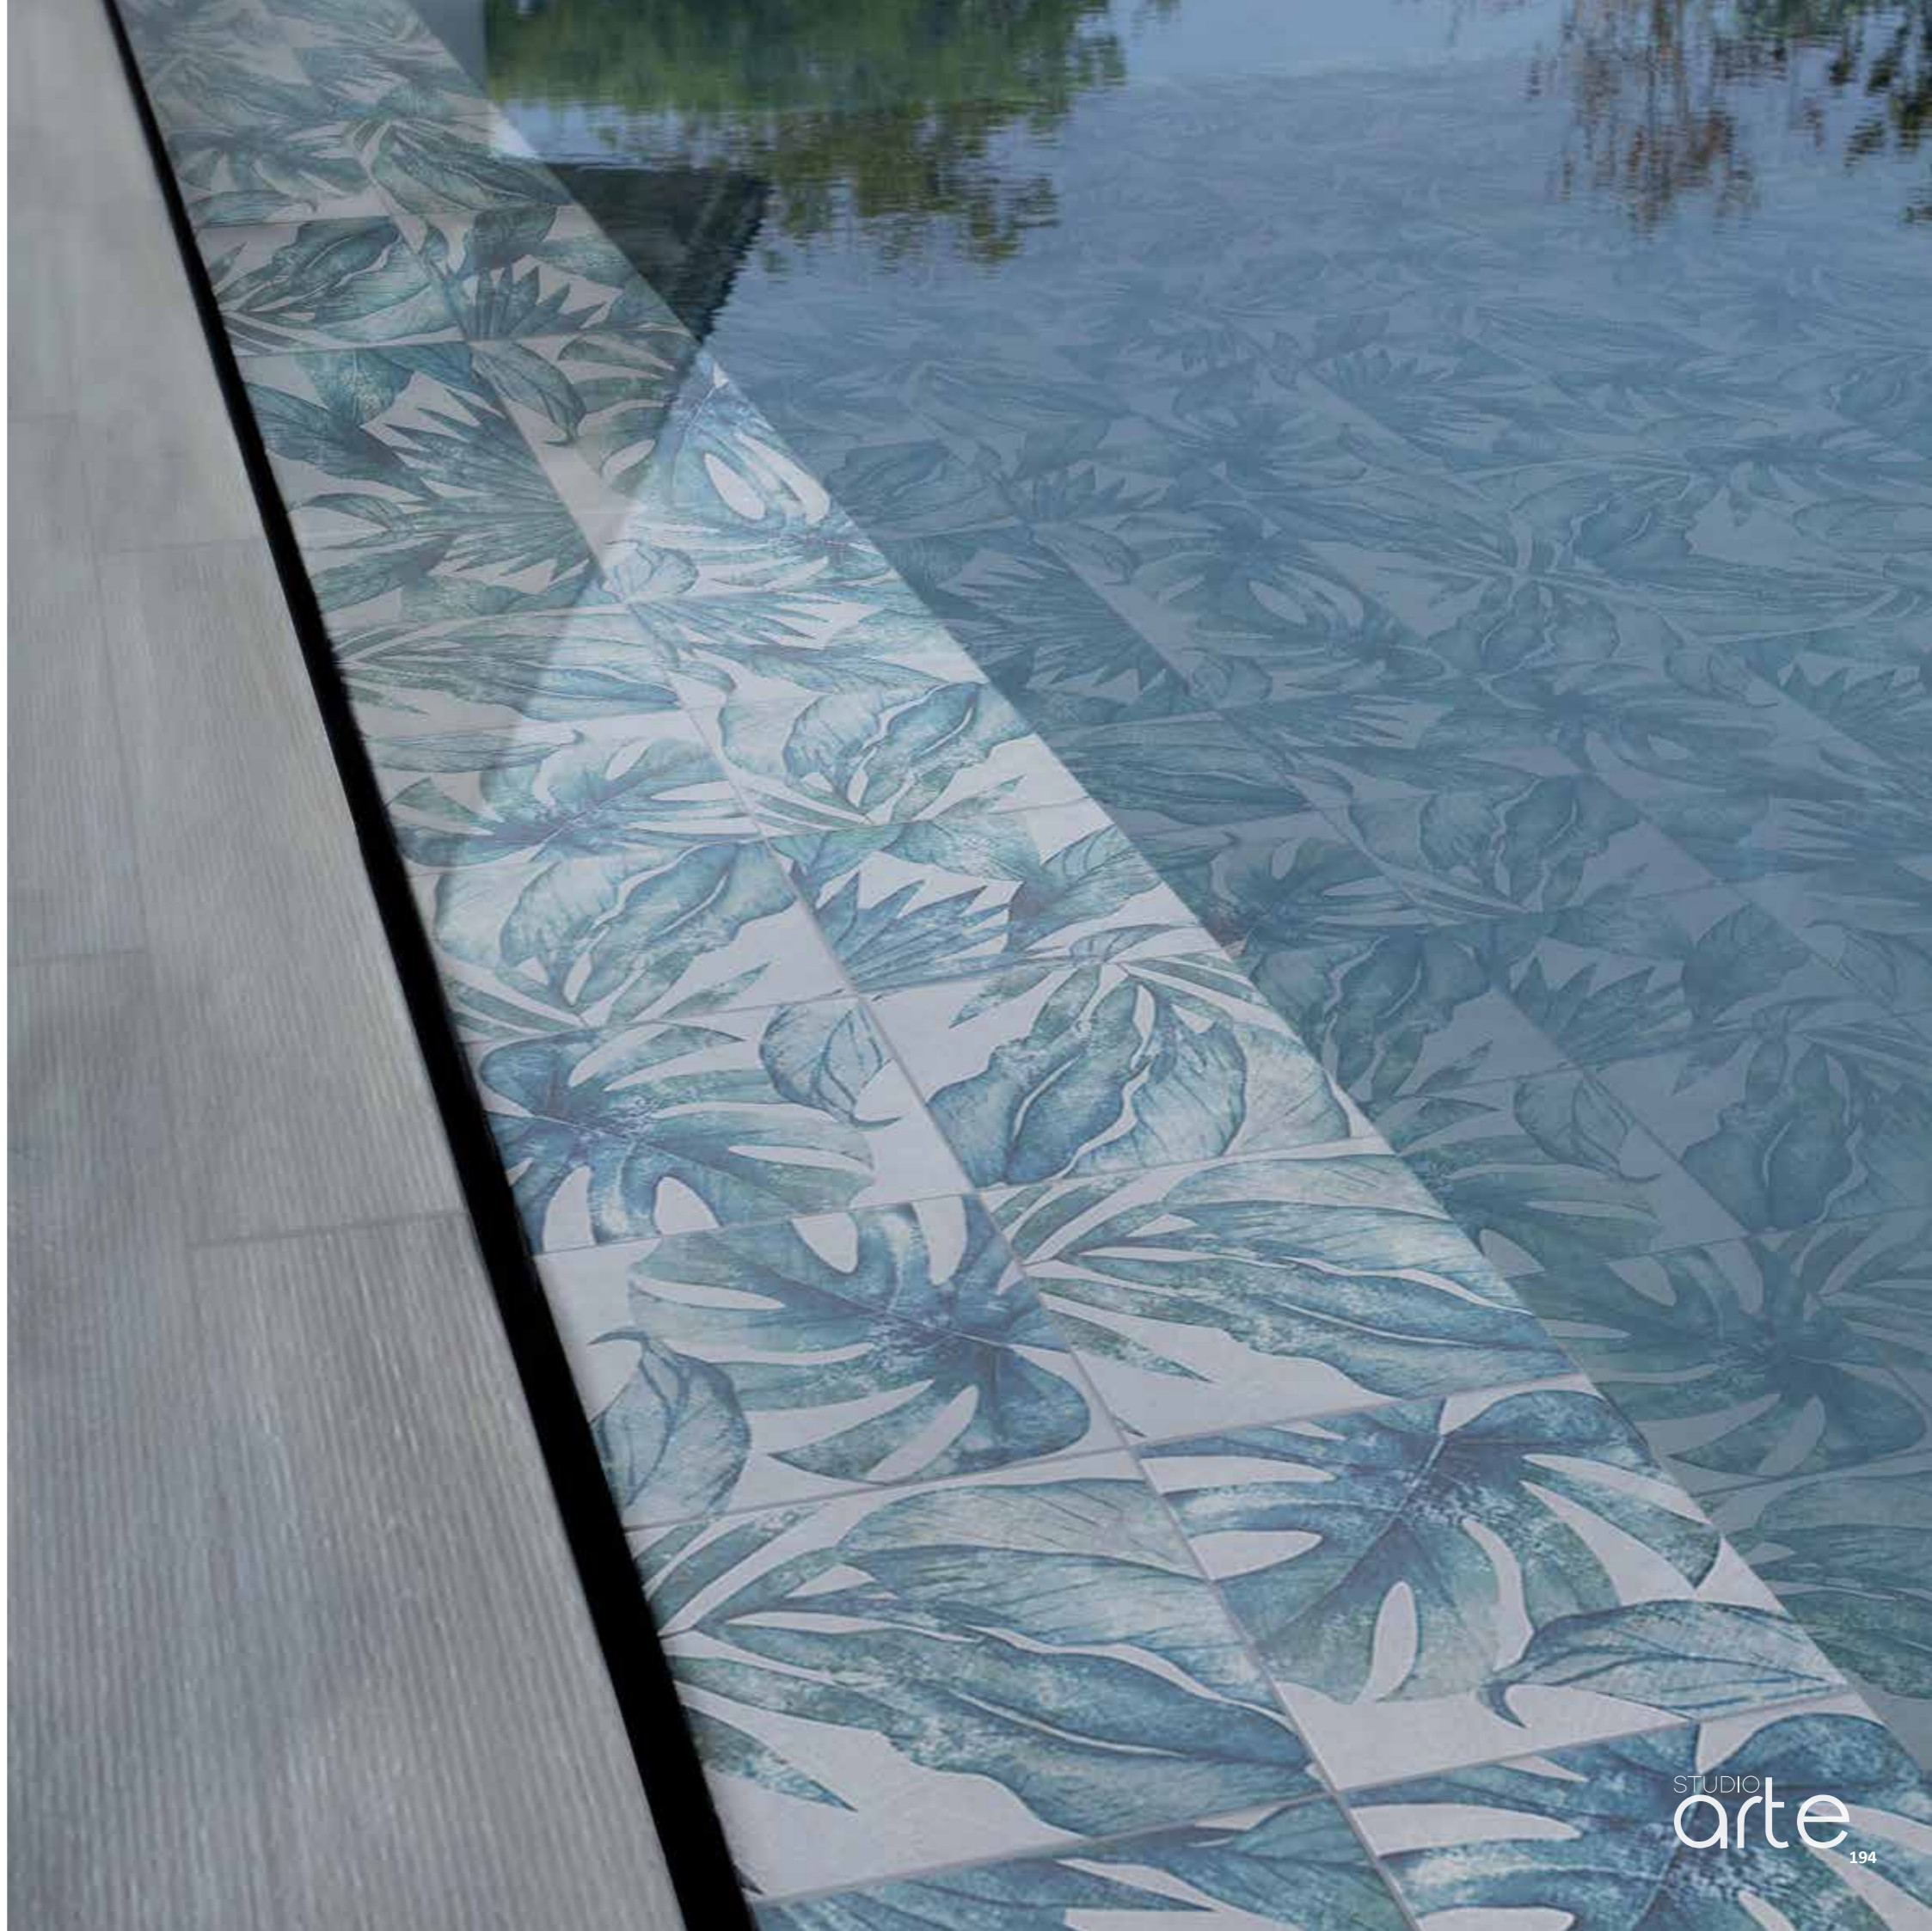

STA1241
CERAMISTA TROPICANA

200mm x 200mm x 8mm | 14 tiles/box | 0,56m²/box
Porcelain - Shade V1 | R10

Matt
200x200

USES: Wall | Floor | Indoor | Outdoor | Wet Area | Pool