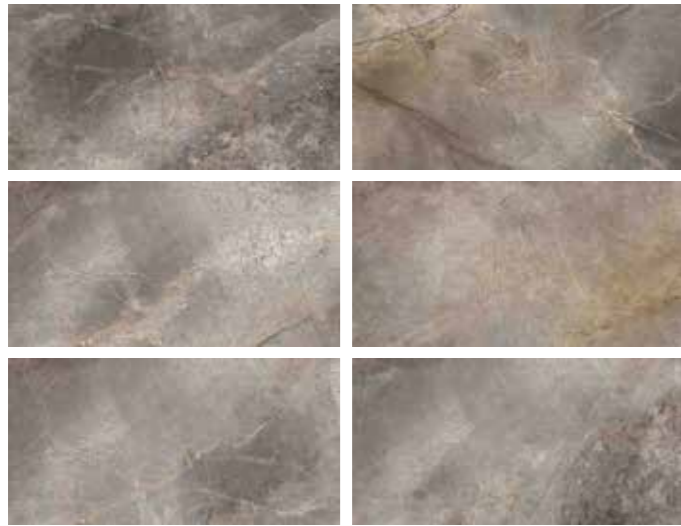

STA 827
ARMANI ASTORIA

600mm x 1200mm x 10mm | 2 tiles/box | 1,44m²/box
Porcelain - Shade V3 | R8

Satin
60x120

USES: Wall | Floor | Indoor