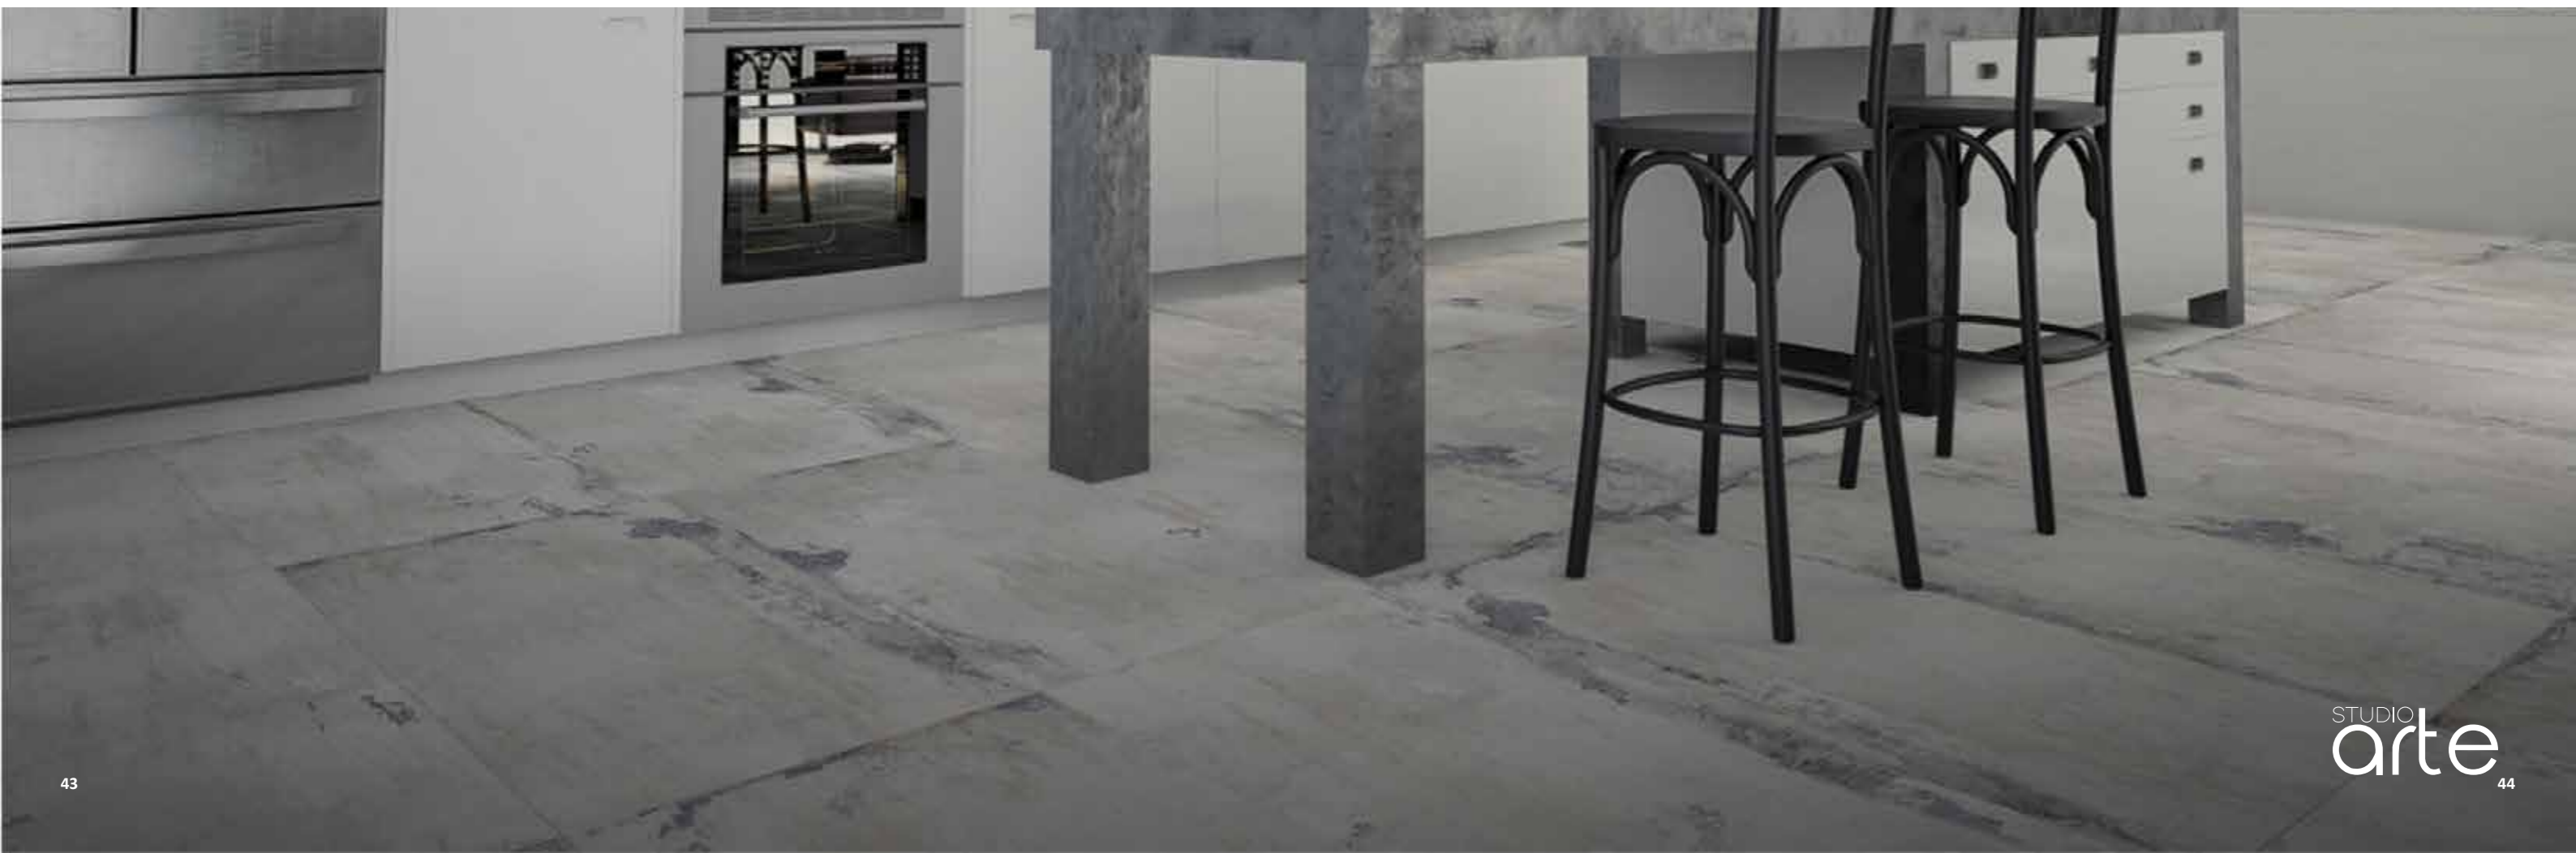

Lapatto
60x120

USES: Wall | Floor | Indoor | Outdoor | Wet Area

STA9006
OLDEN GREY

584mm x 1170mm x 10mm | 2 tiles/box | 1,37m²/box
Porcelain - Shade V3

Matt
60x120

USES: Wall | Floor | Indoor | Outdoor | Wet Area