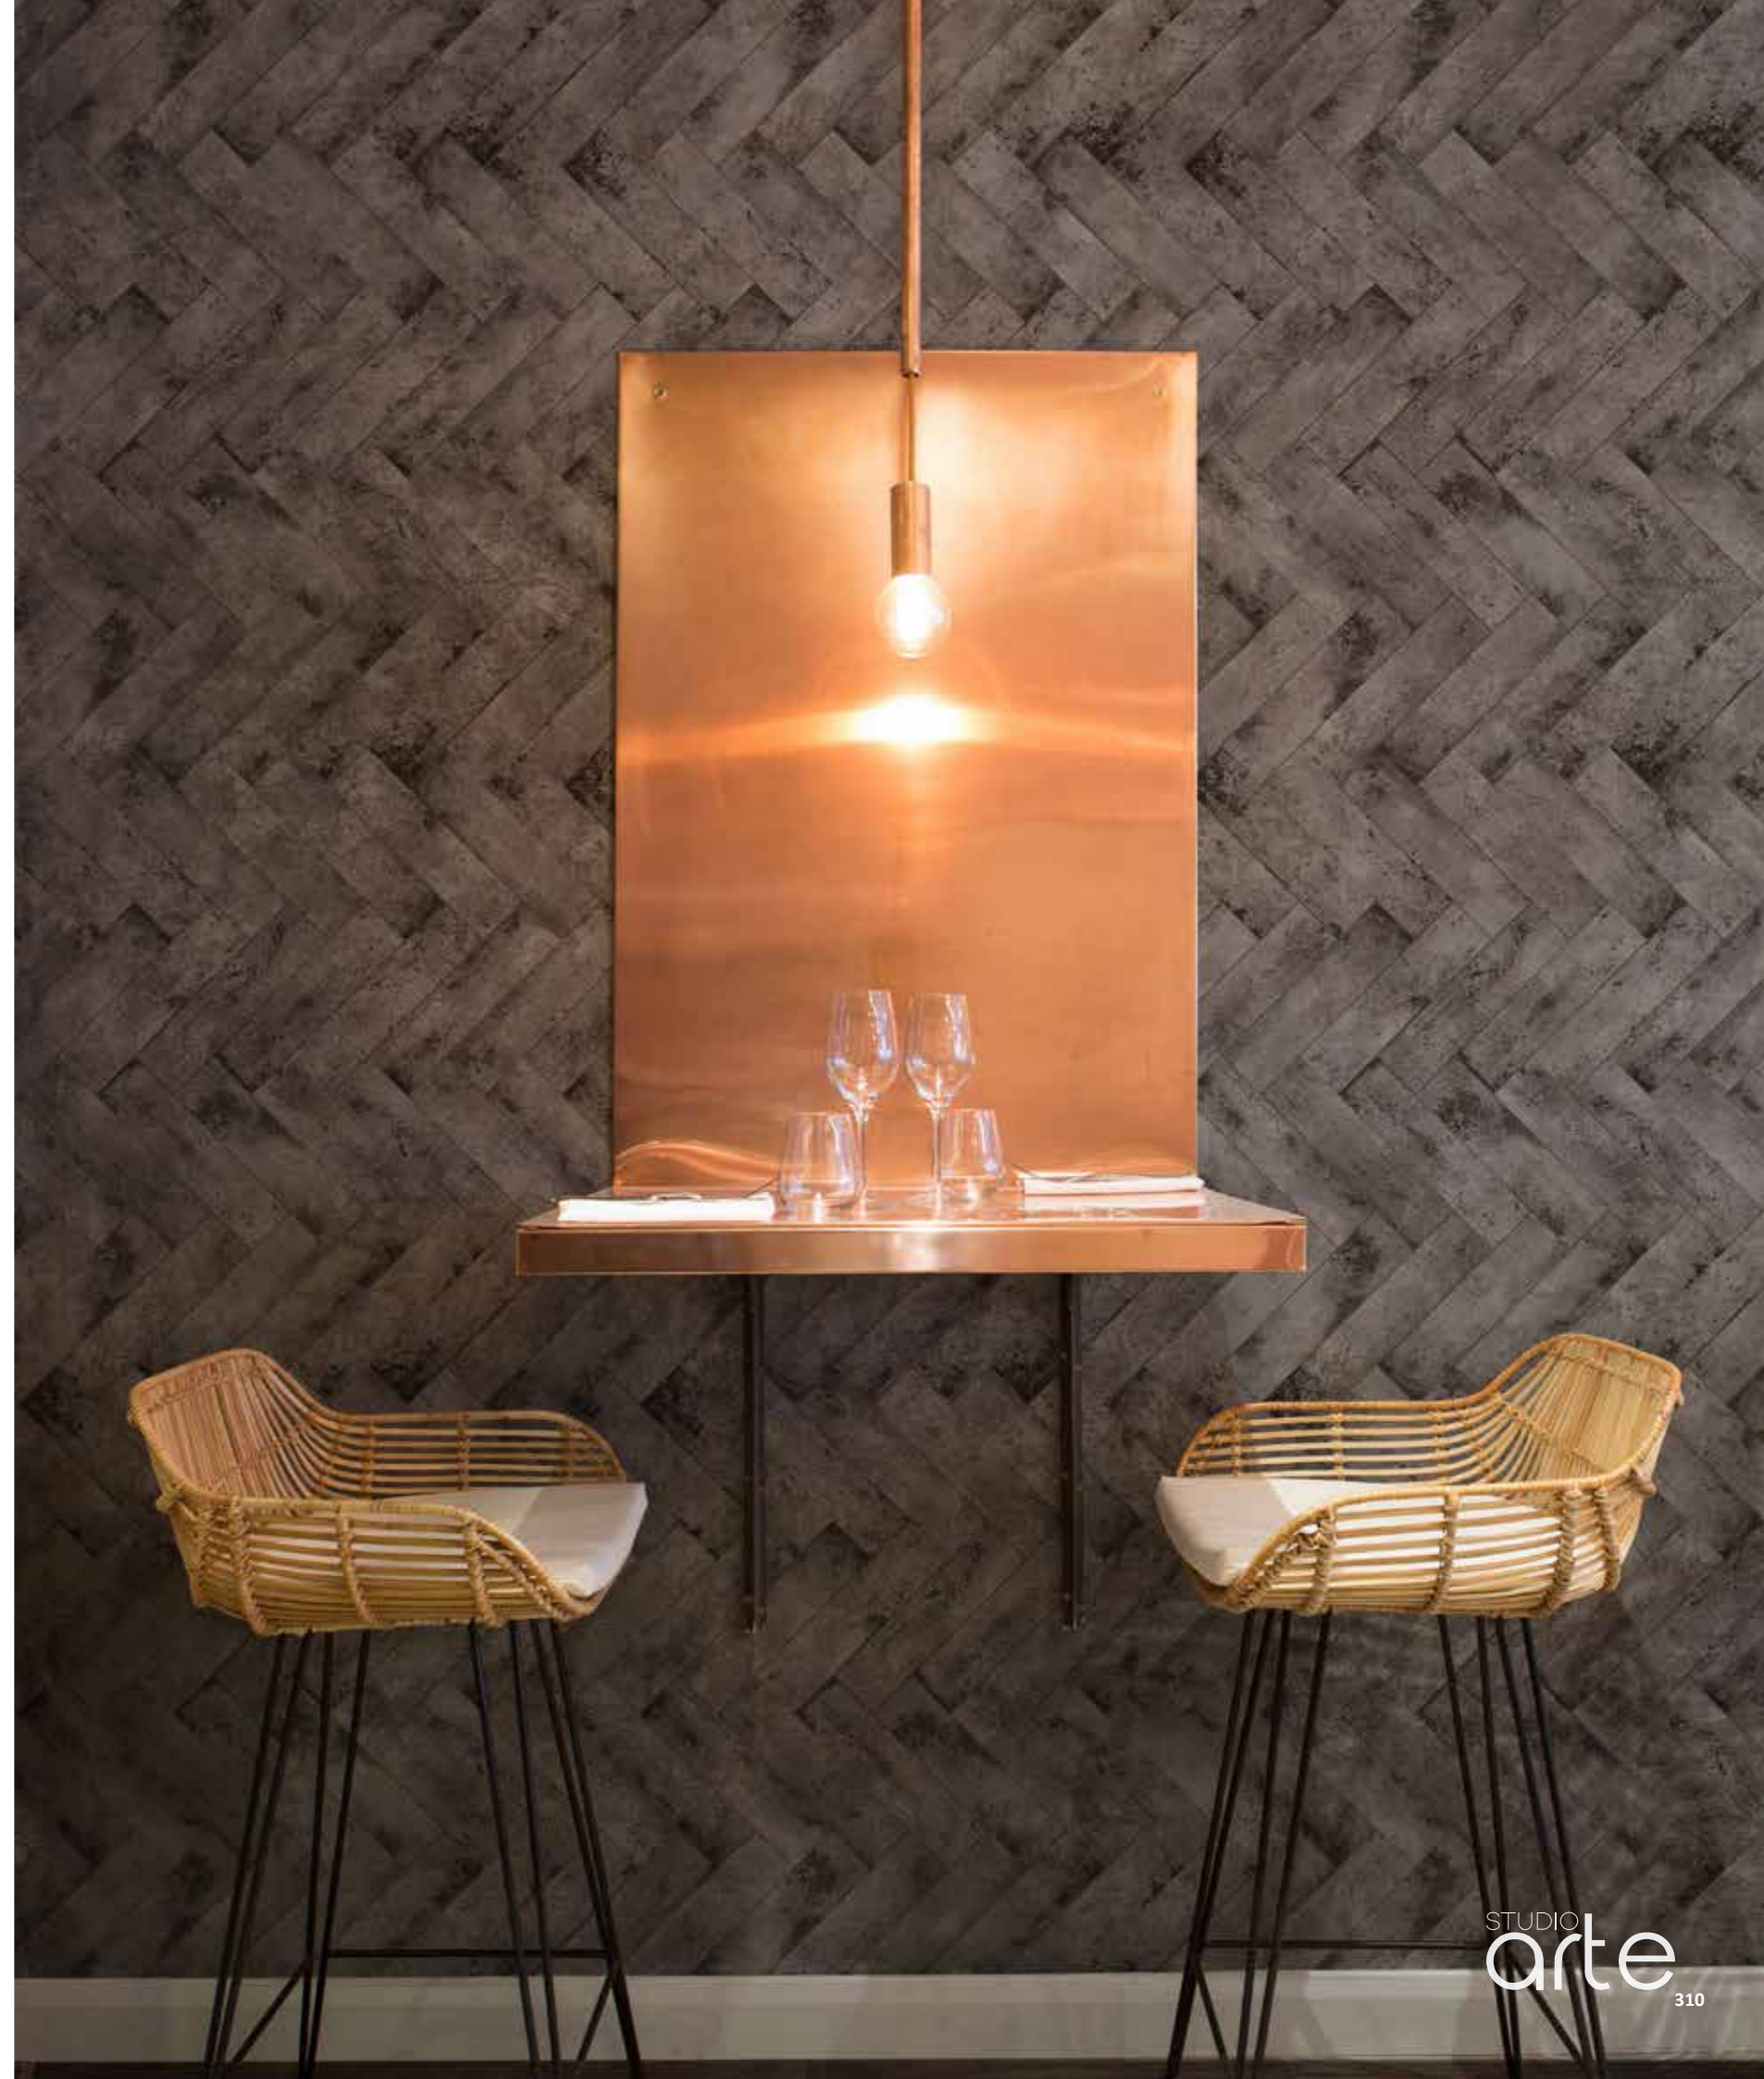

75mm x 300mm x 7mm | 22 tiles/box | 0,5m²/box
Ceramic - Shade V3

Gloss
75x300

USES: Wall | Indoor | Wet Area