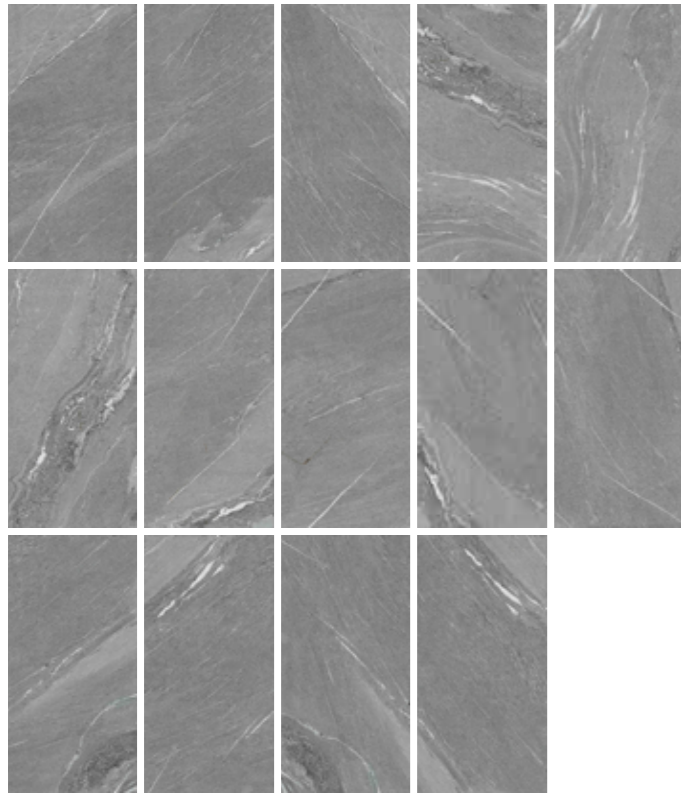

STA1085
OSLO DARK GREY

584mm x 1170mm x 10mm | 2 tiles/box | 1,37m²/box
Porcelain - **Shade V3**

Matt
60x120

USES: Wall | Floor | Indoor | Outdoor | Wet Area