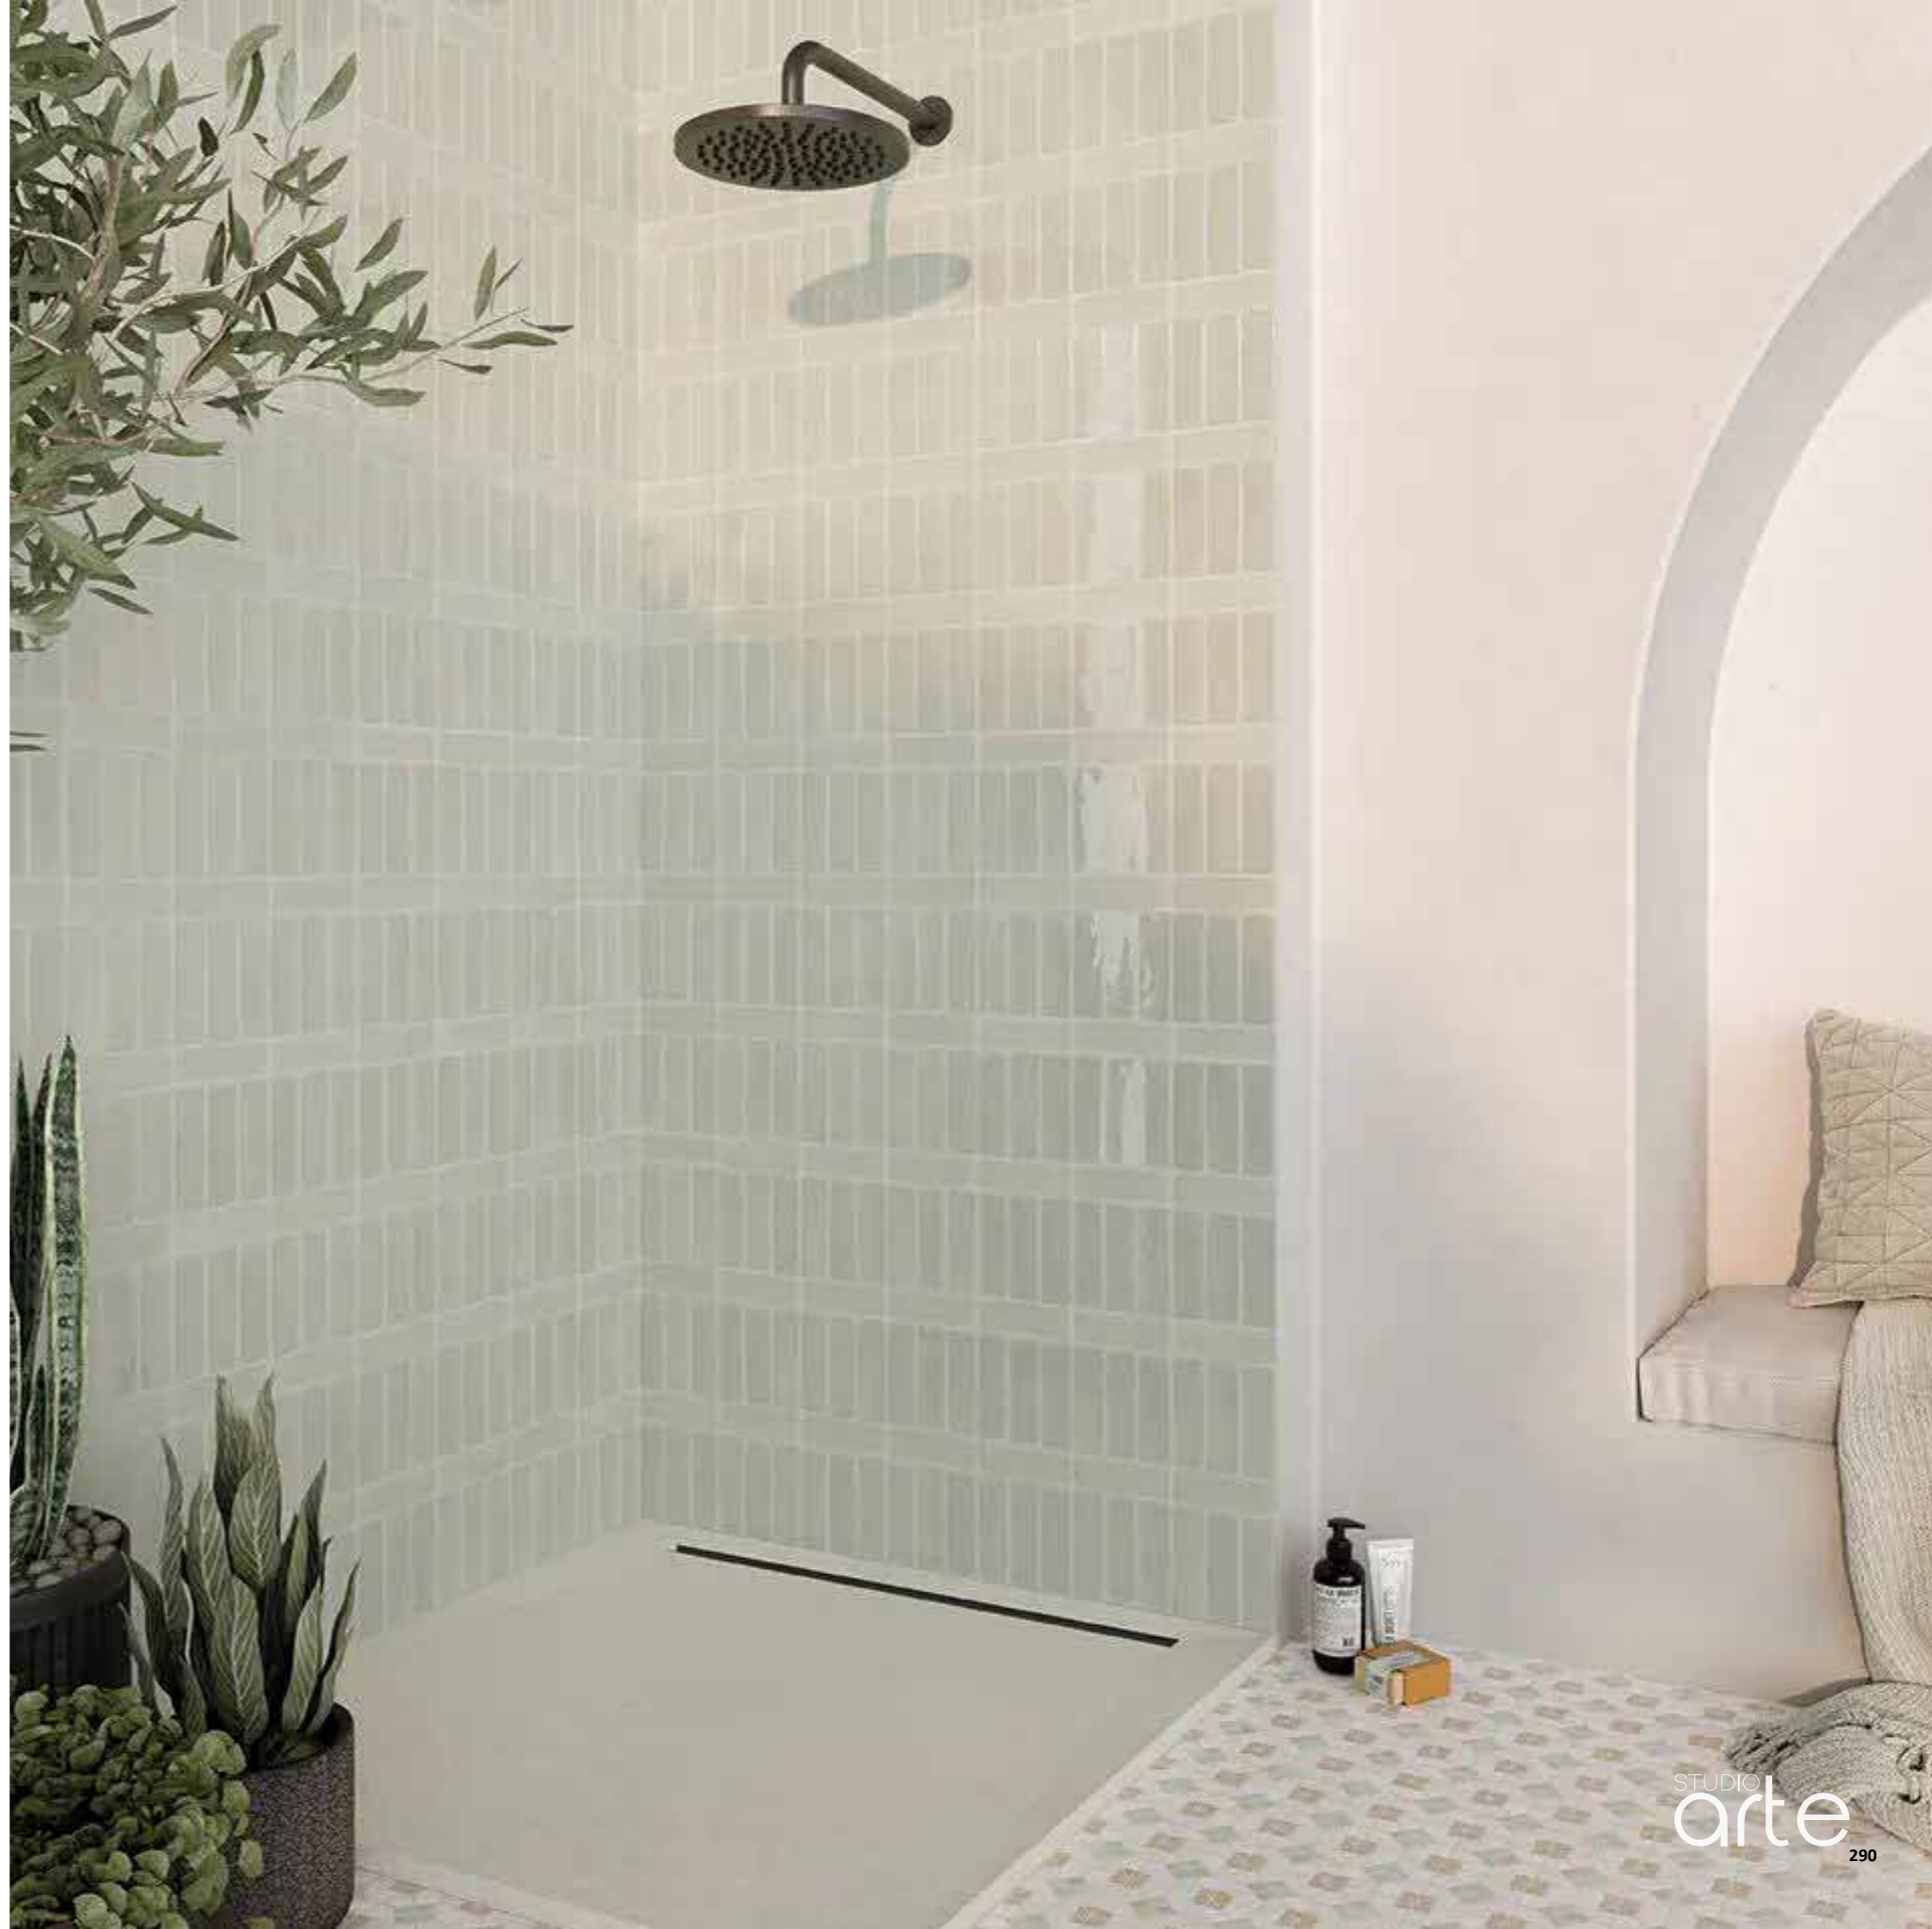

STA1379
REBELS SAGE GLOSS

50mm x 150mm x 8,5mm | 75 tiles/box | 0,53m²/box
Porcelain - Shade V2

Matt
50x150

USES: Wall | Floor | Indoor | Outdoor | Wet Area | Pool