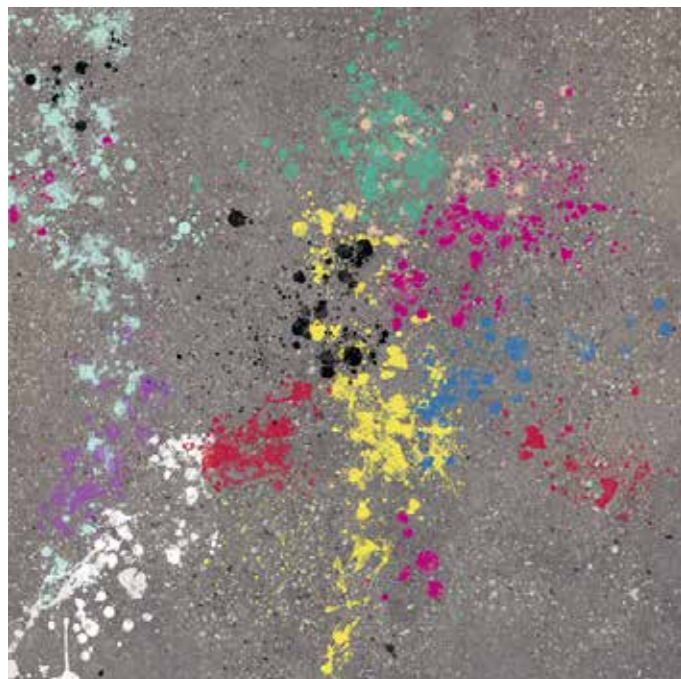

STA1131
WIND MOSS DECOR

995,5mm x 995,5mm x 10mm | 1 tiles/box | 0,991m²/box
Porcelain - Shade V2 | PEI 4

Matt
100x100

USES: Wall | Floor | Indoor | Outdoor | Wet Area