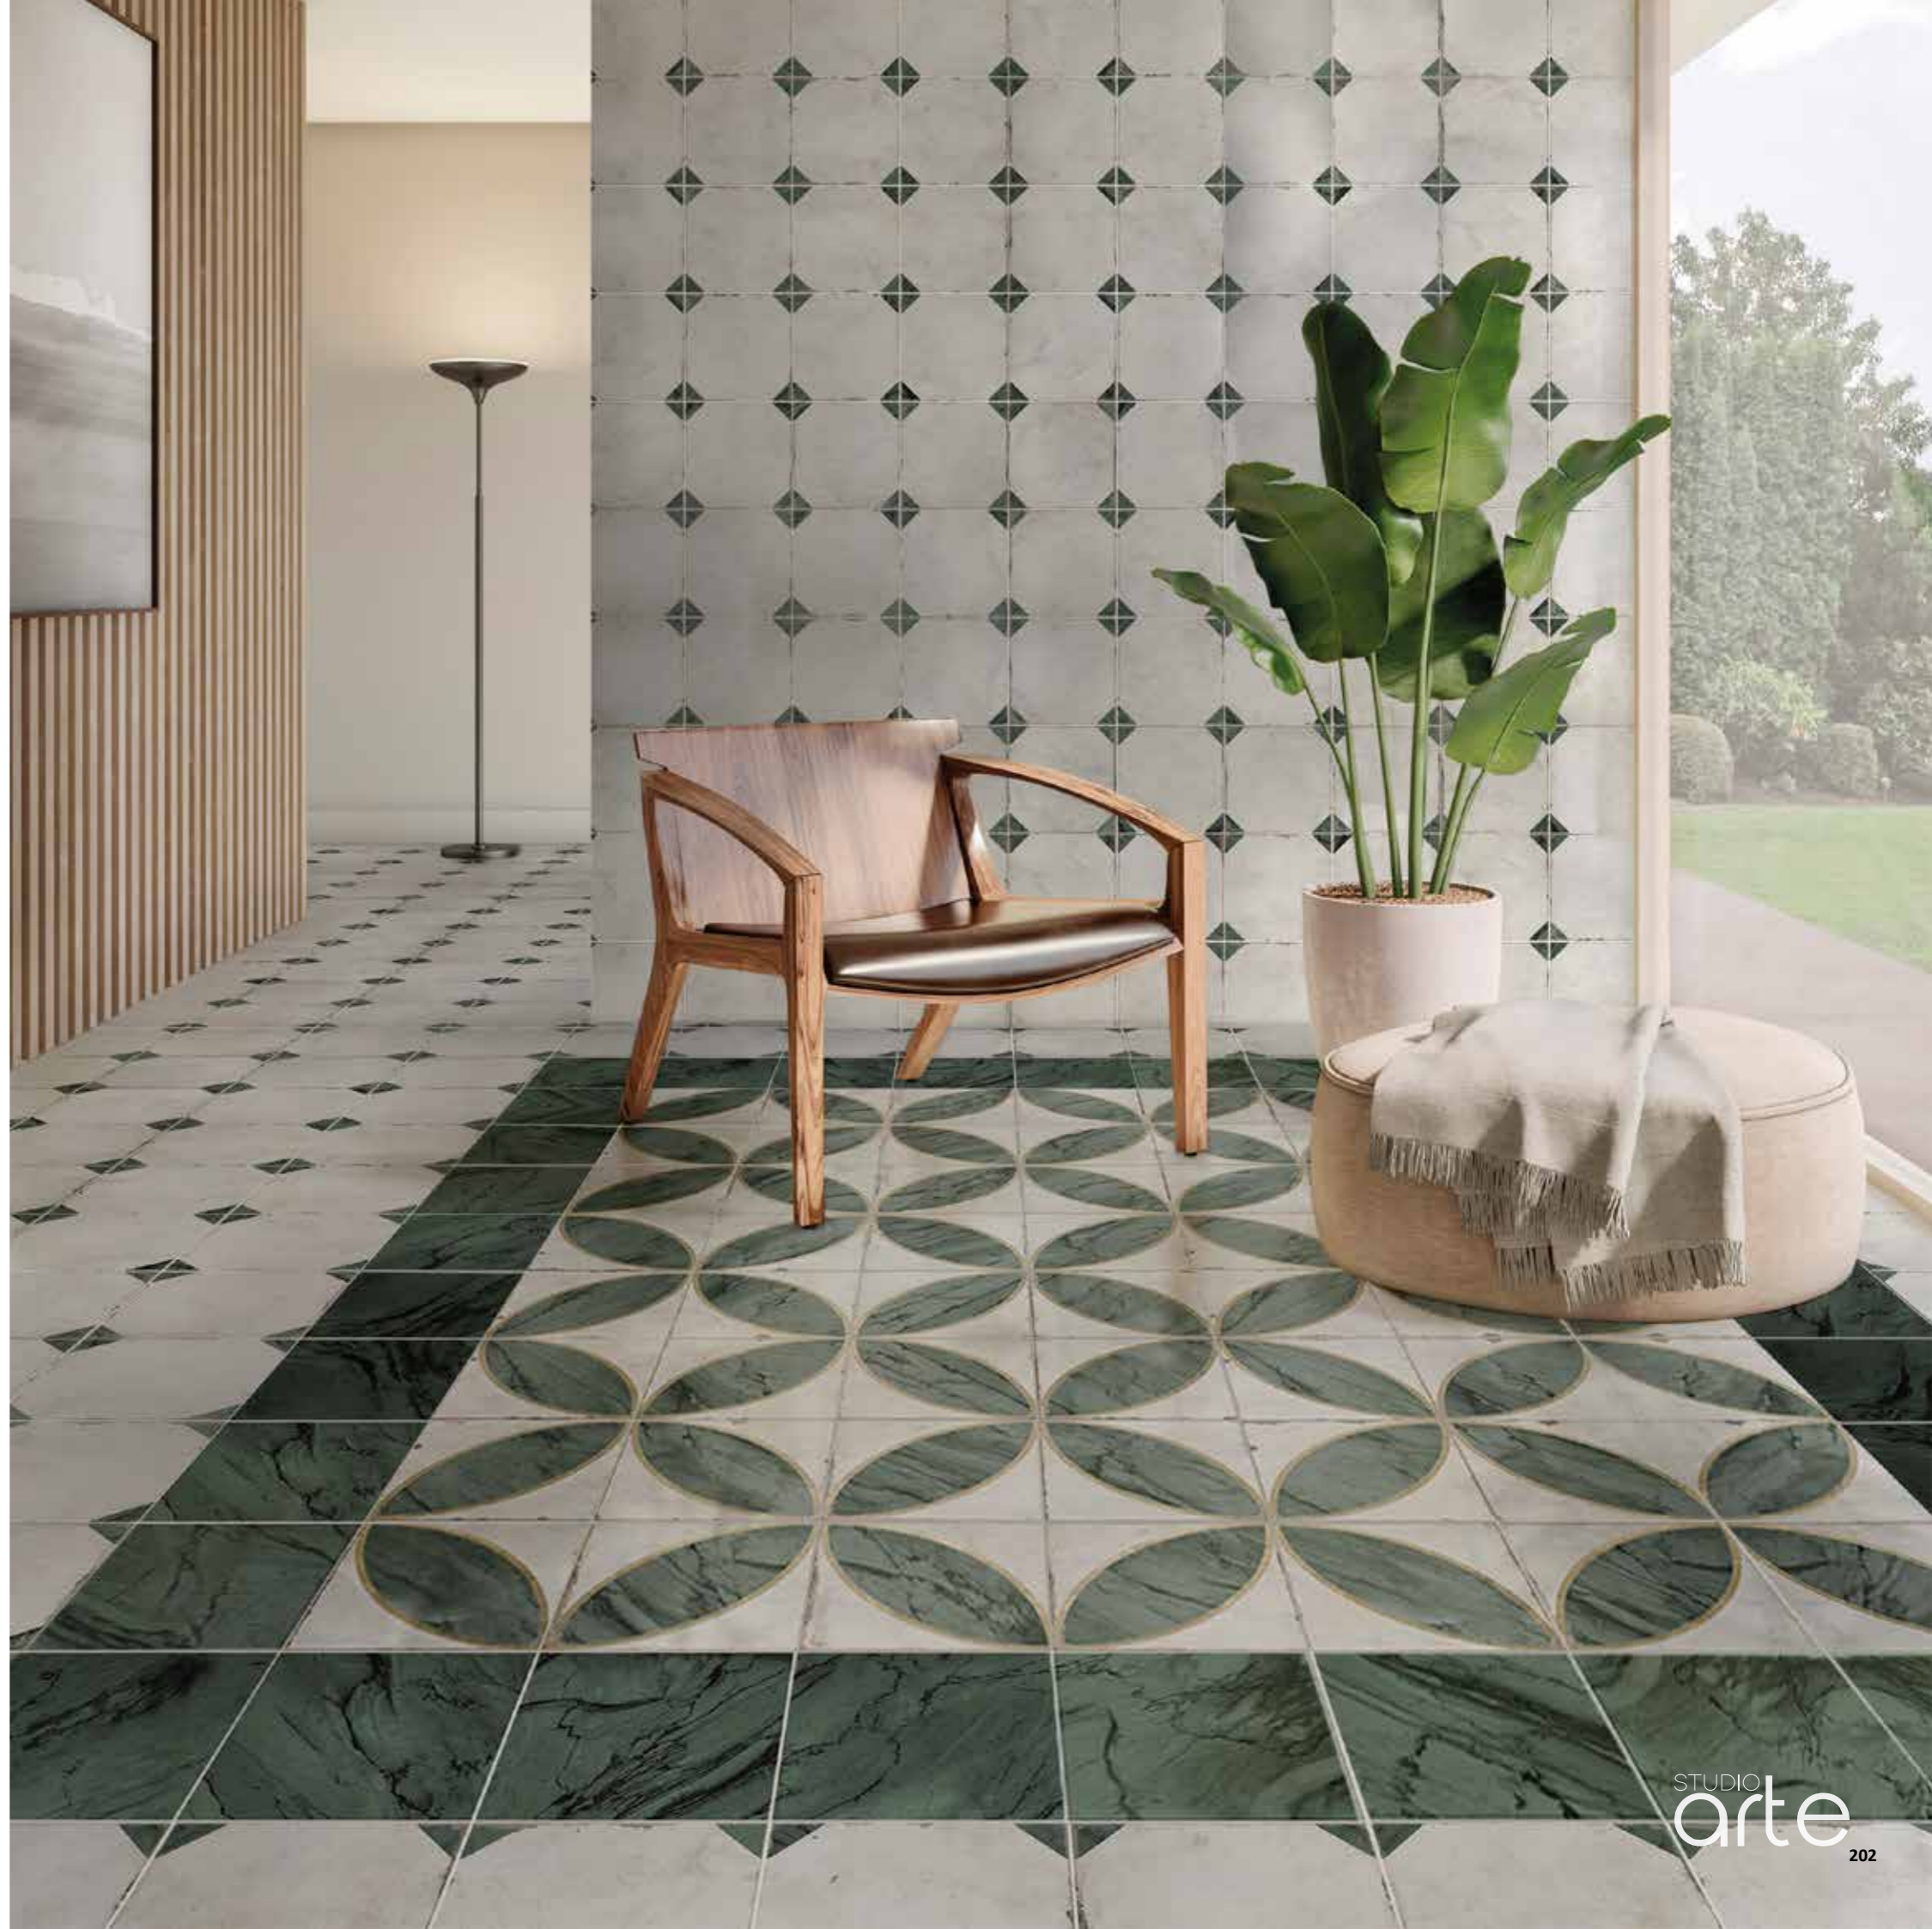

Matt
200x200

USES: Wall | Floor | Indoor | Outdoor | Wet Area | Pool

STA1322
RENAISSANCE MANDORLA

200mm x 200mm x 8mm | 14 tiles/box | 0,56m²/box
Porcelain - Shade V1 | R10

Matt
200x200

USES: Wall | Floor | Indoor | Outdoor | Wet Area | Pool