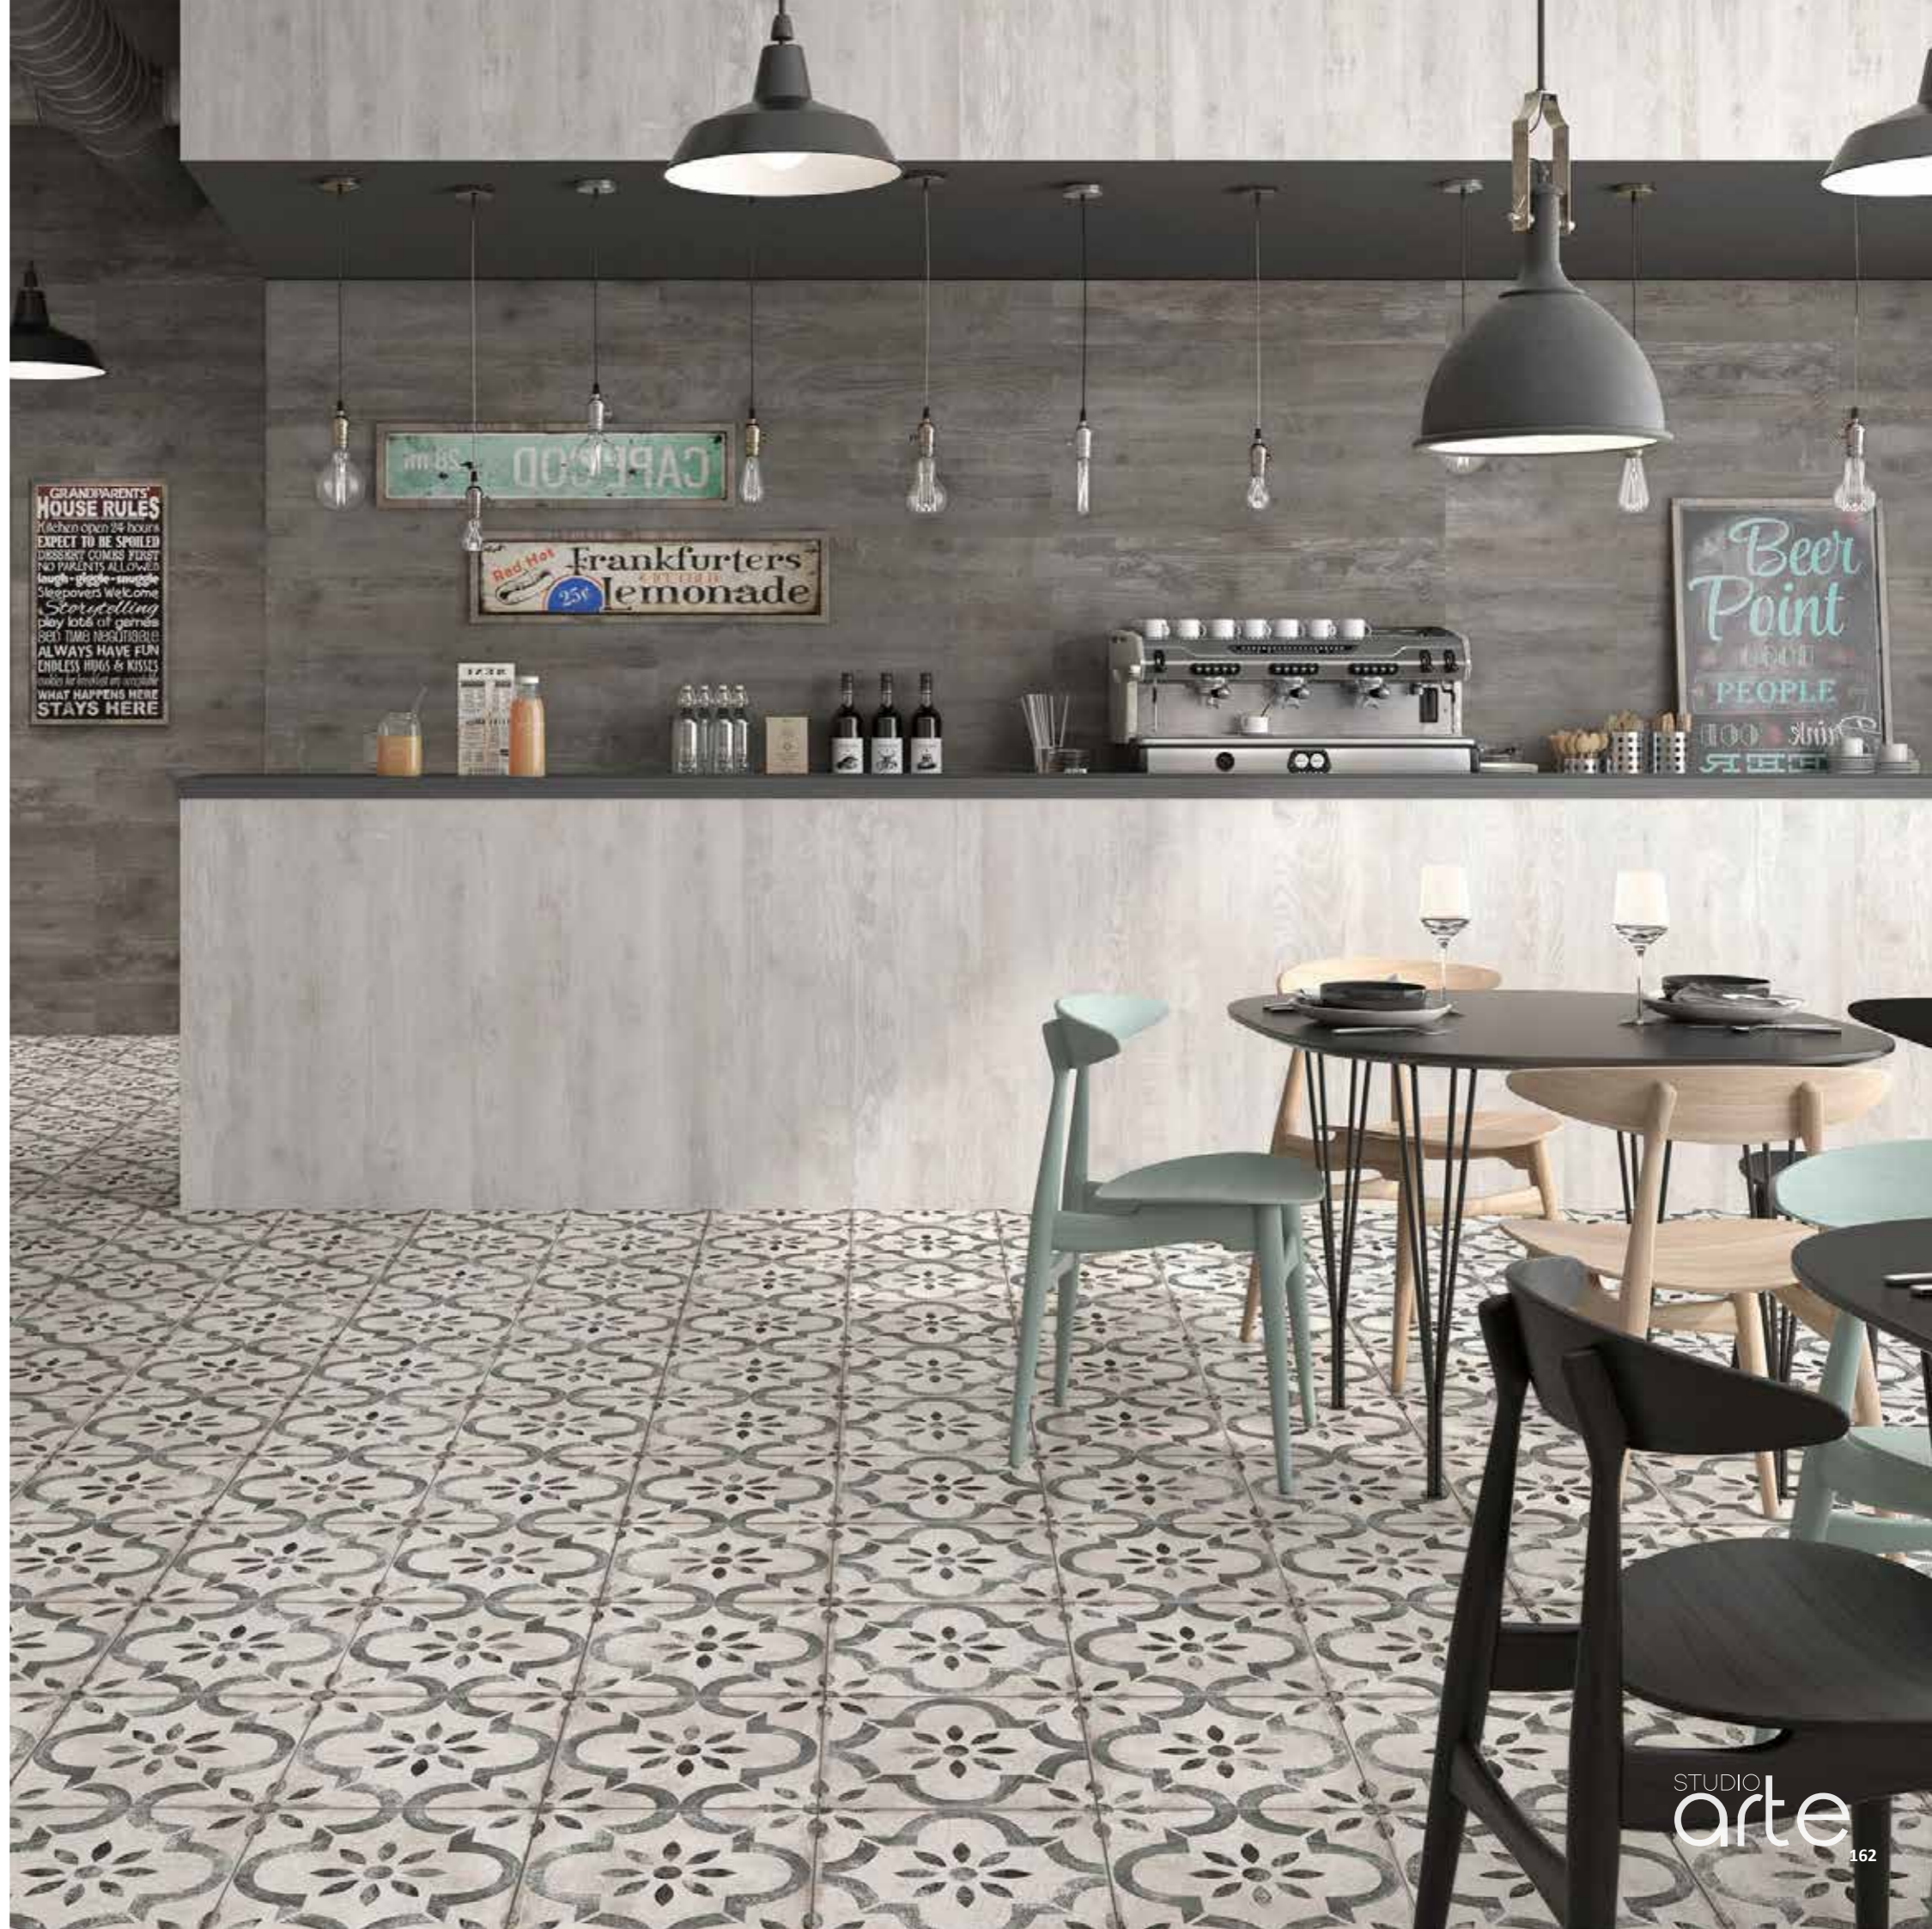

STA1316
LEEDS GREY

450mm x 450mm x 10mm | 6 tiles/box | 1,22m²/box
Porcelain - Shade V2

Matt
450x450

USES: Wall | Floor | Indoor | Outdoor | Wet Area

STA1212
BRIANA MARINE

450mm x 450mm x 9mm | 7 tiles/box | 1,42m²/box
Ceramic - Shade V1 | R10