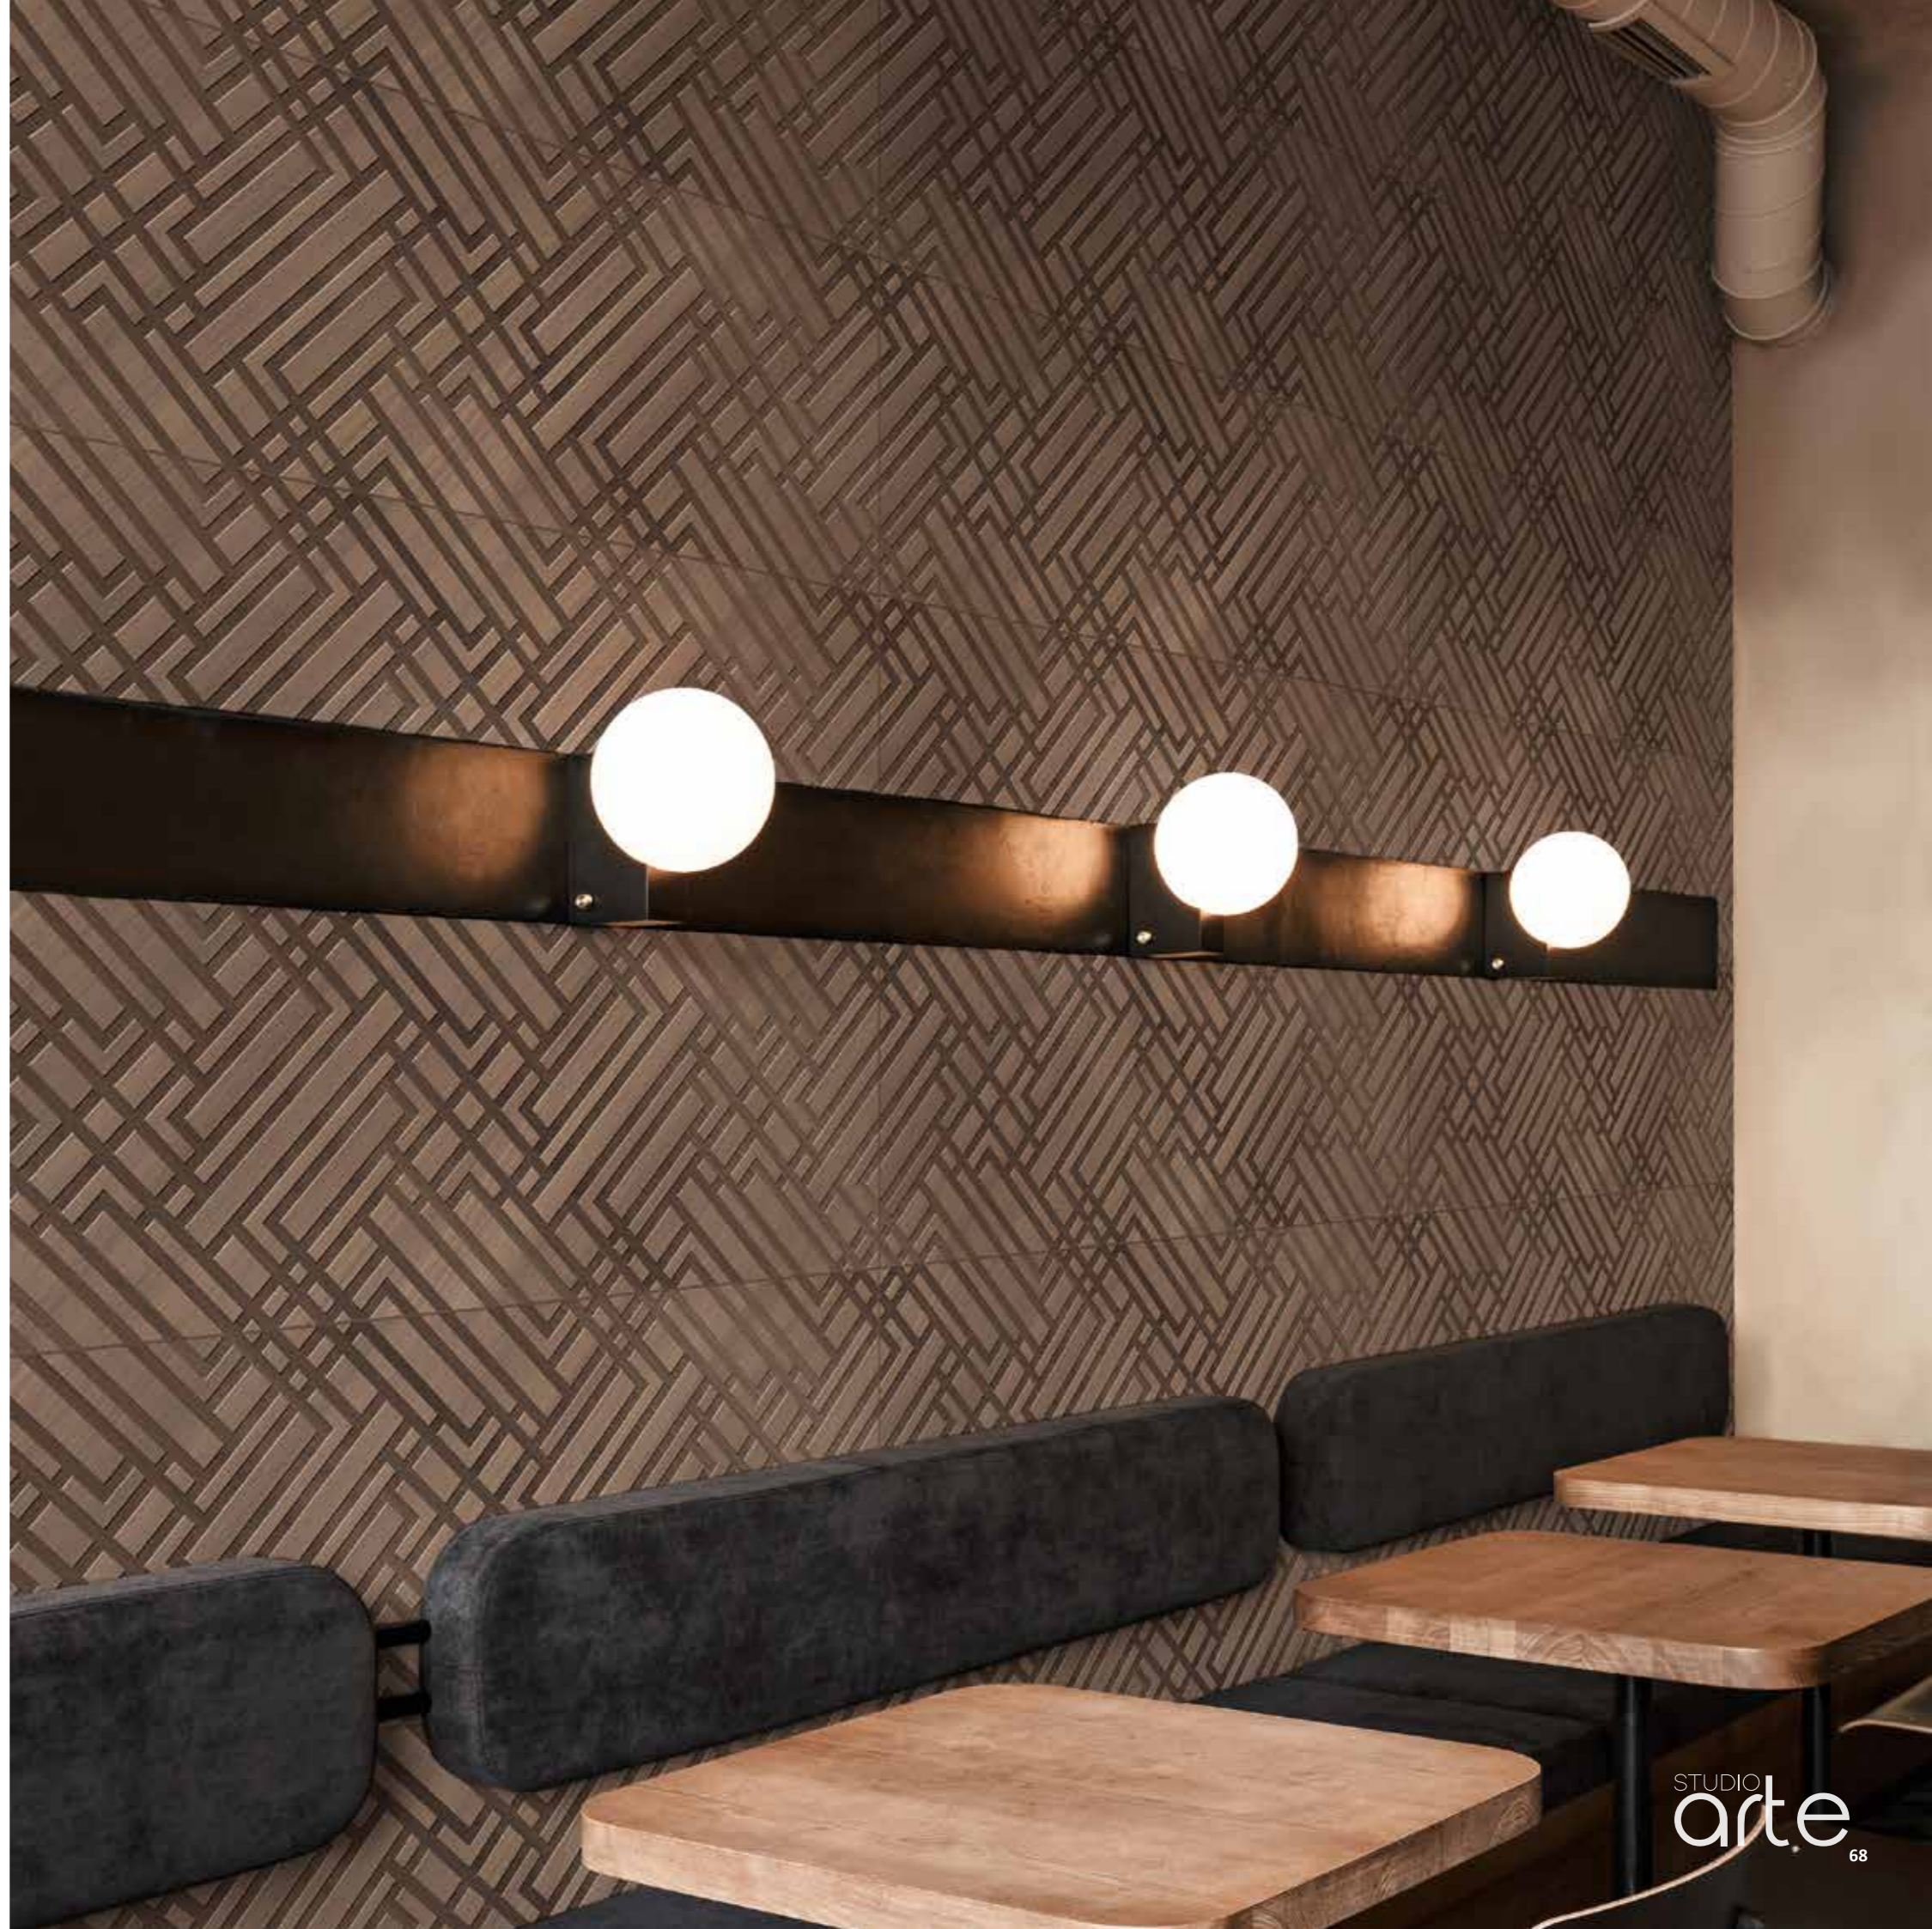

Matt
400x1200

USES: Wall | Indoor | Outdoor | Wet Area

STA1072
EUKALYPT CROSS MARRON CACAO

398mm x1198mm x 10,1mm | 3 tiles/box | 1,44m²/box
Ceramic - Shade V1

Matt
400x1200

USES: Wall | Indoor

STA1073
EUKALYPT VECTOR MARRON CACAO