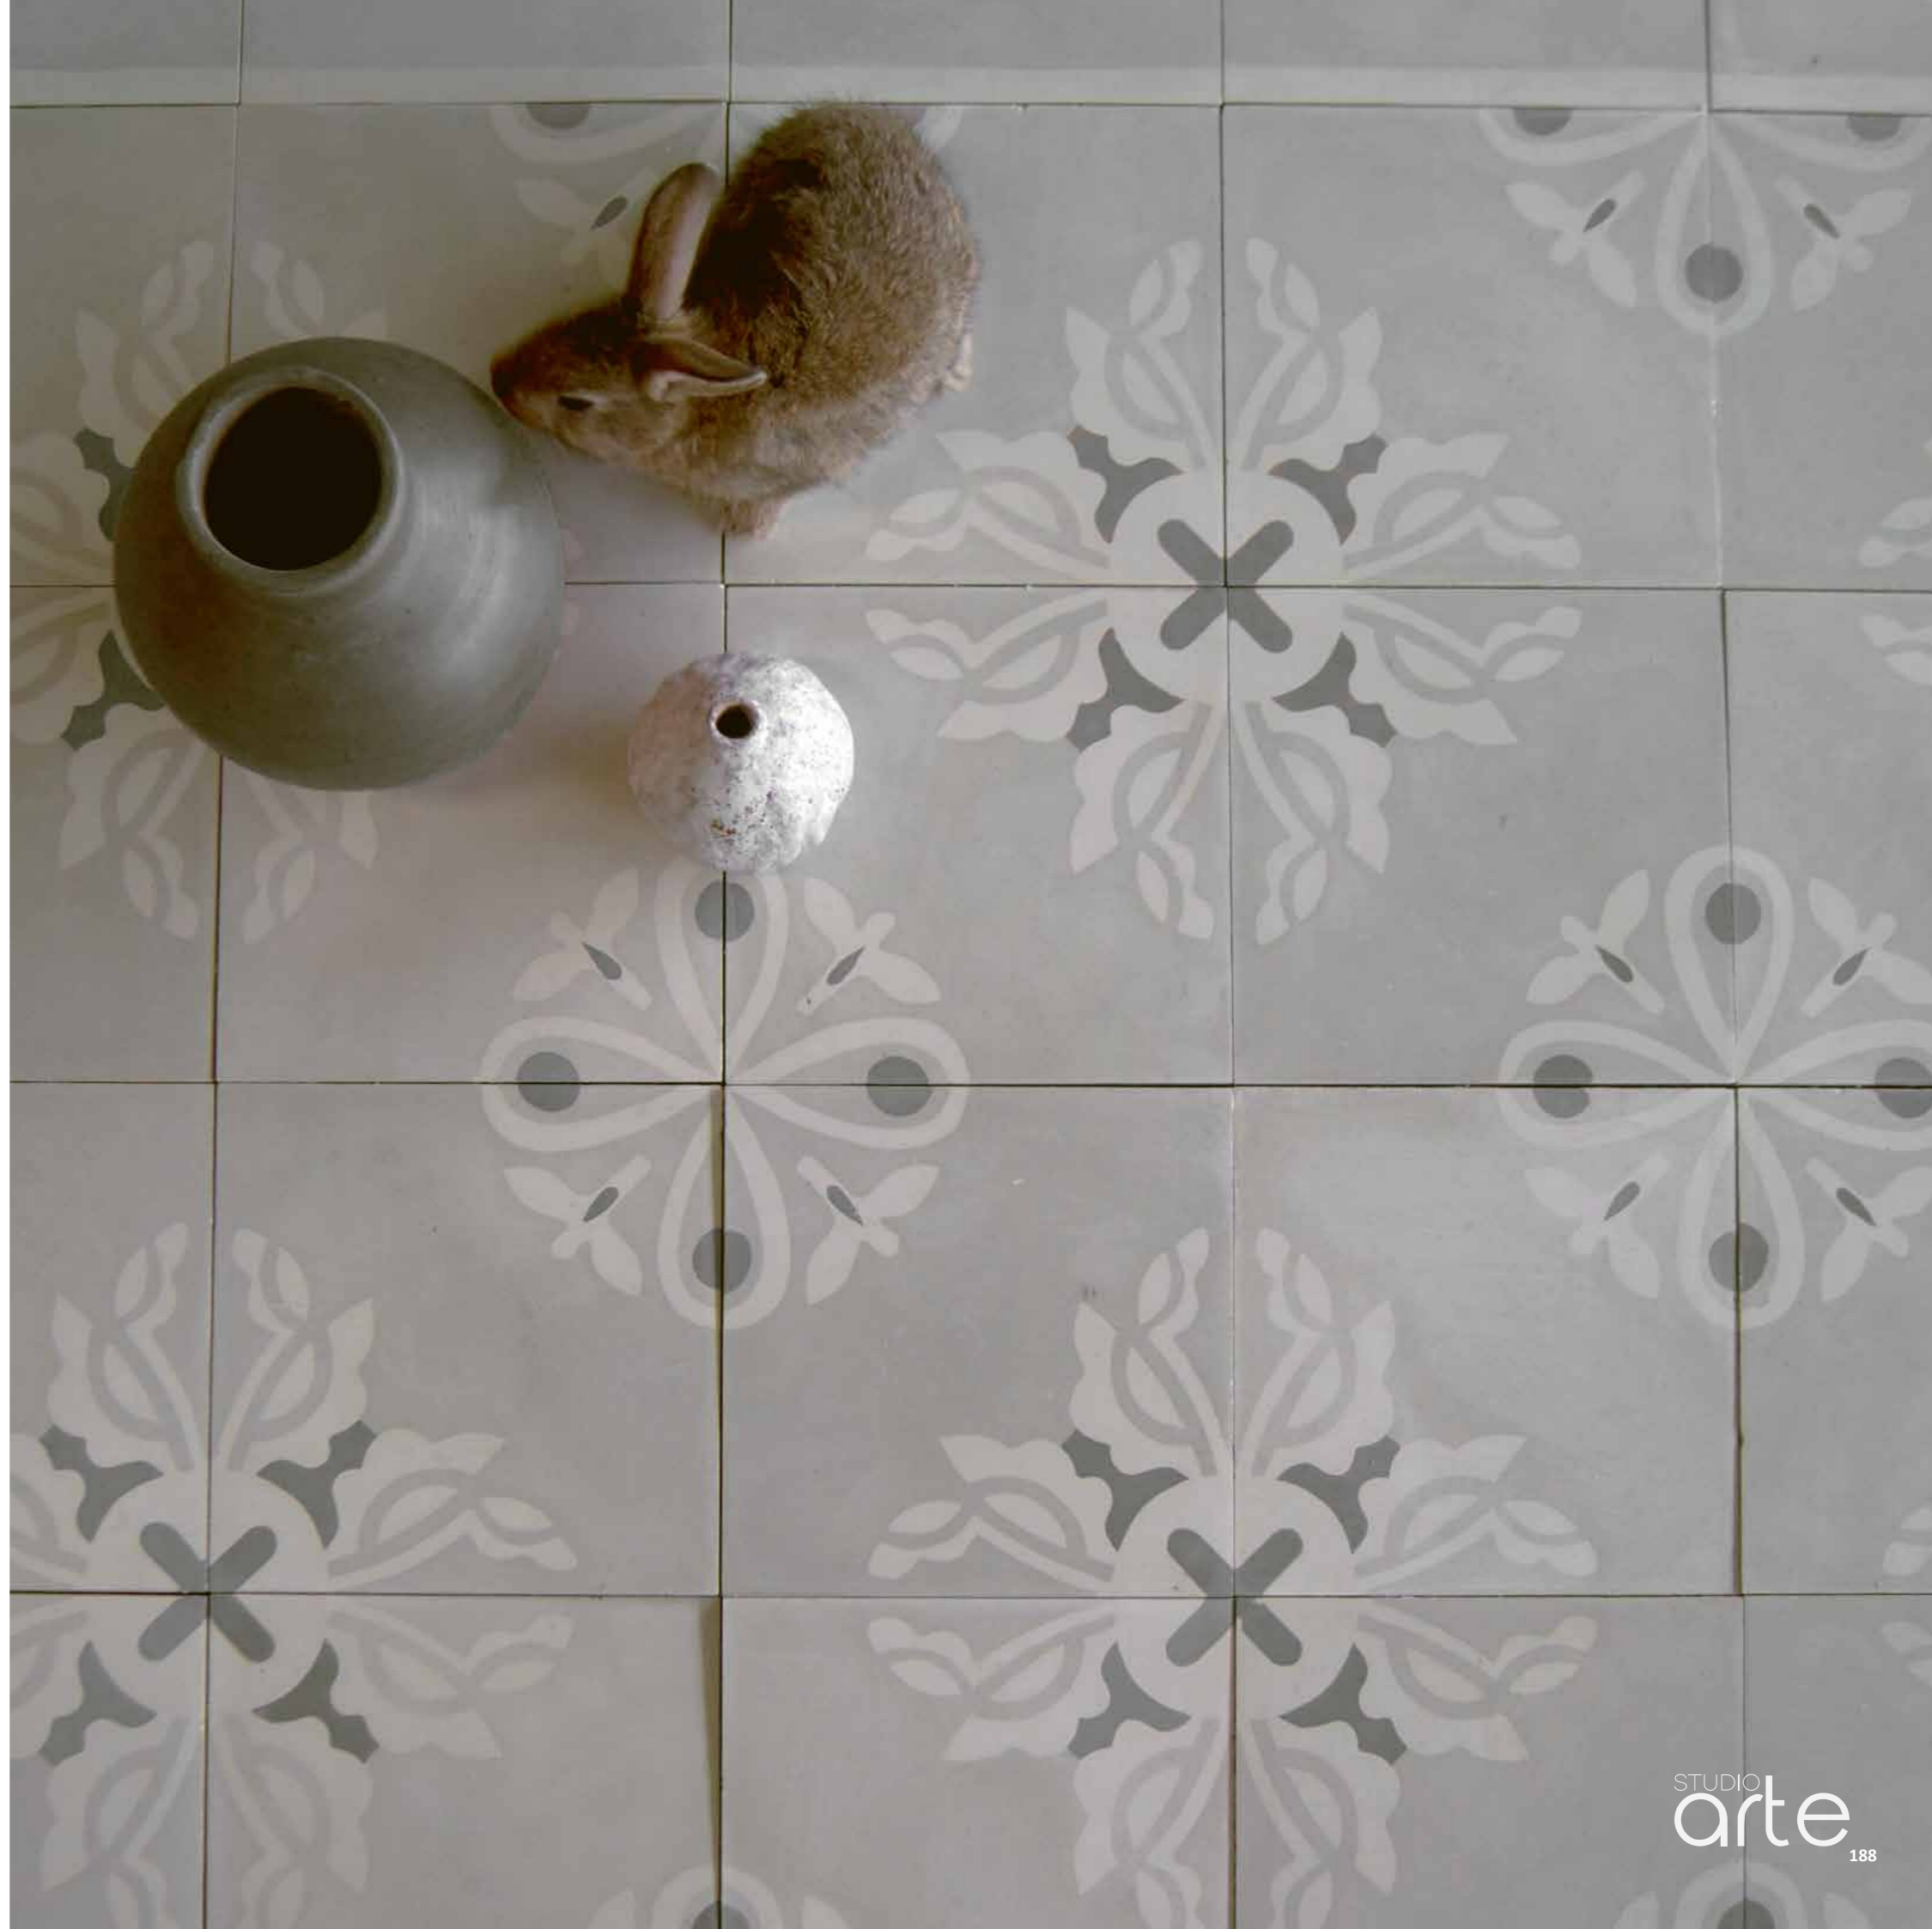

200mm x 200mm x 8mm | 14 tiles/box | 0,56m²/box
Porcelain - Shade V1 | R10

Matt
200x200

USES: Wall | Floor | Indoor | Outdoor | Wet Area | Pool

STA1235
CERAMISTA STELLA MELK

STA1236
CERAMISTA STELLA ASH

STA1237
CERAMISTA STELLA PISTACHIO