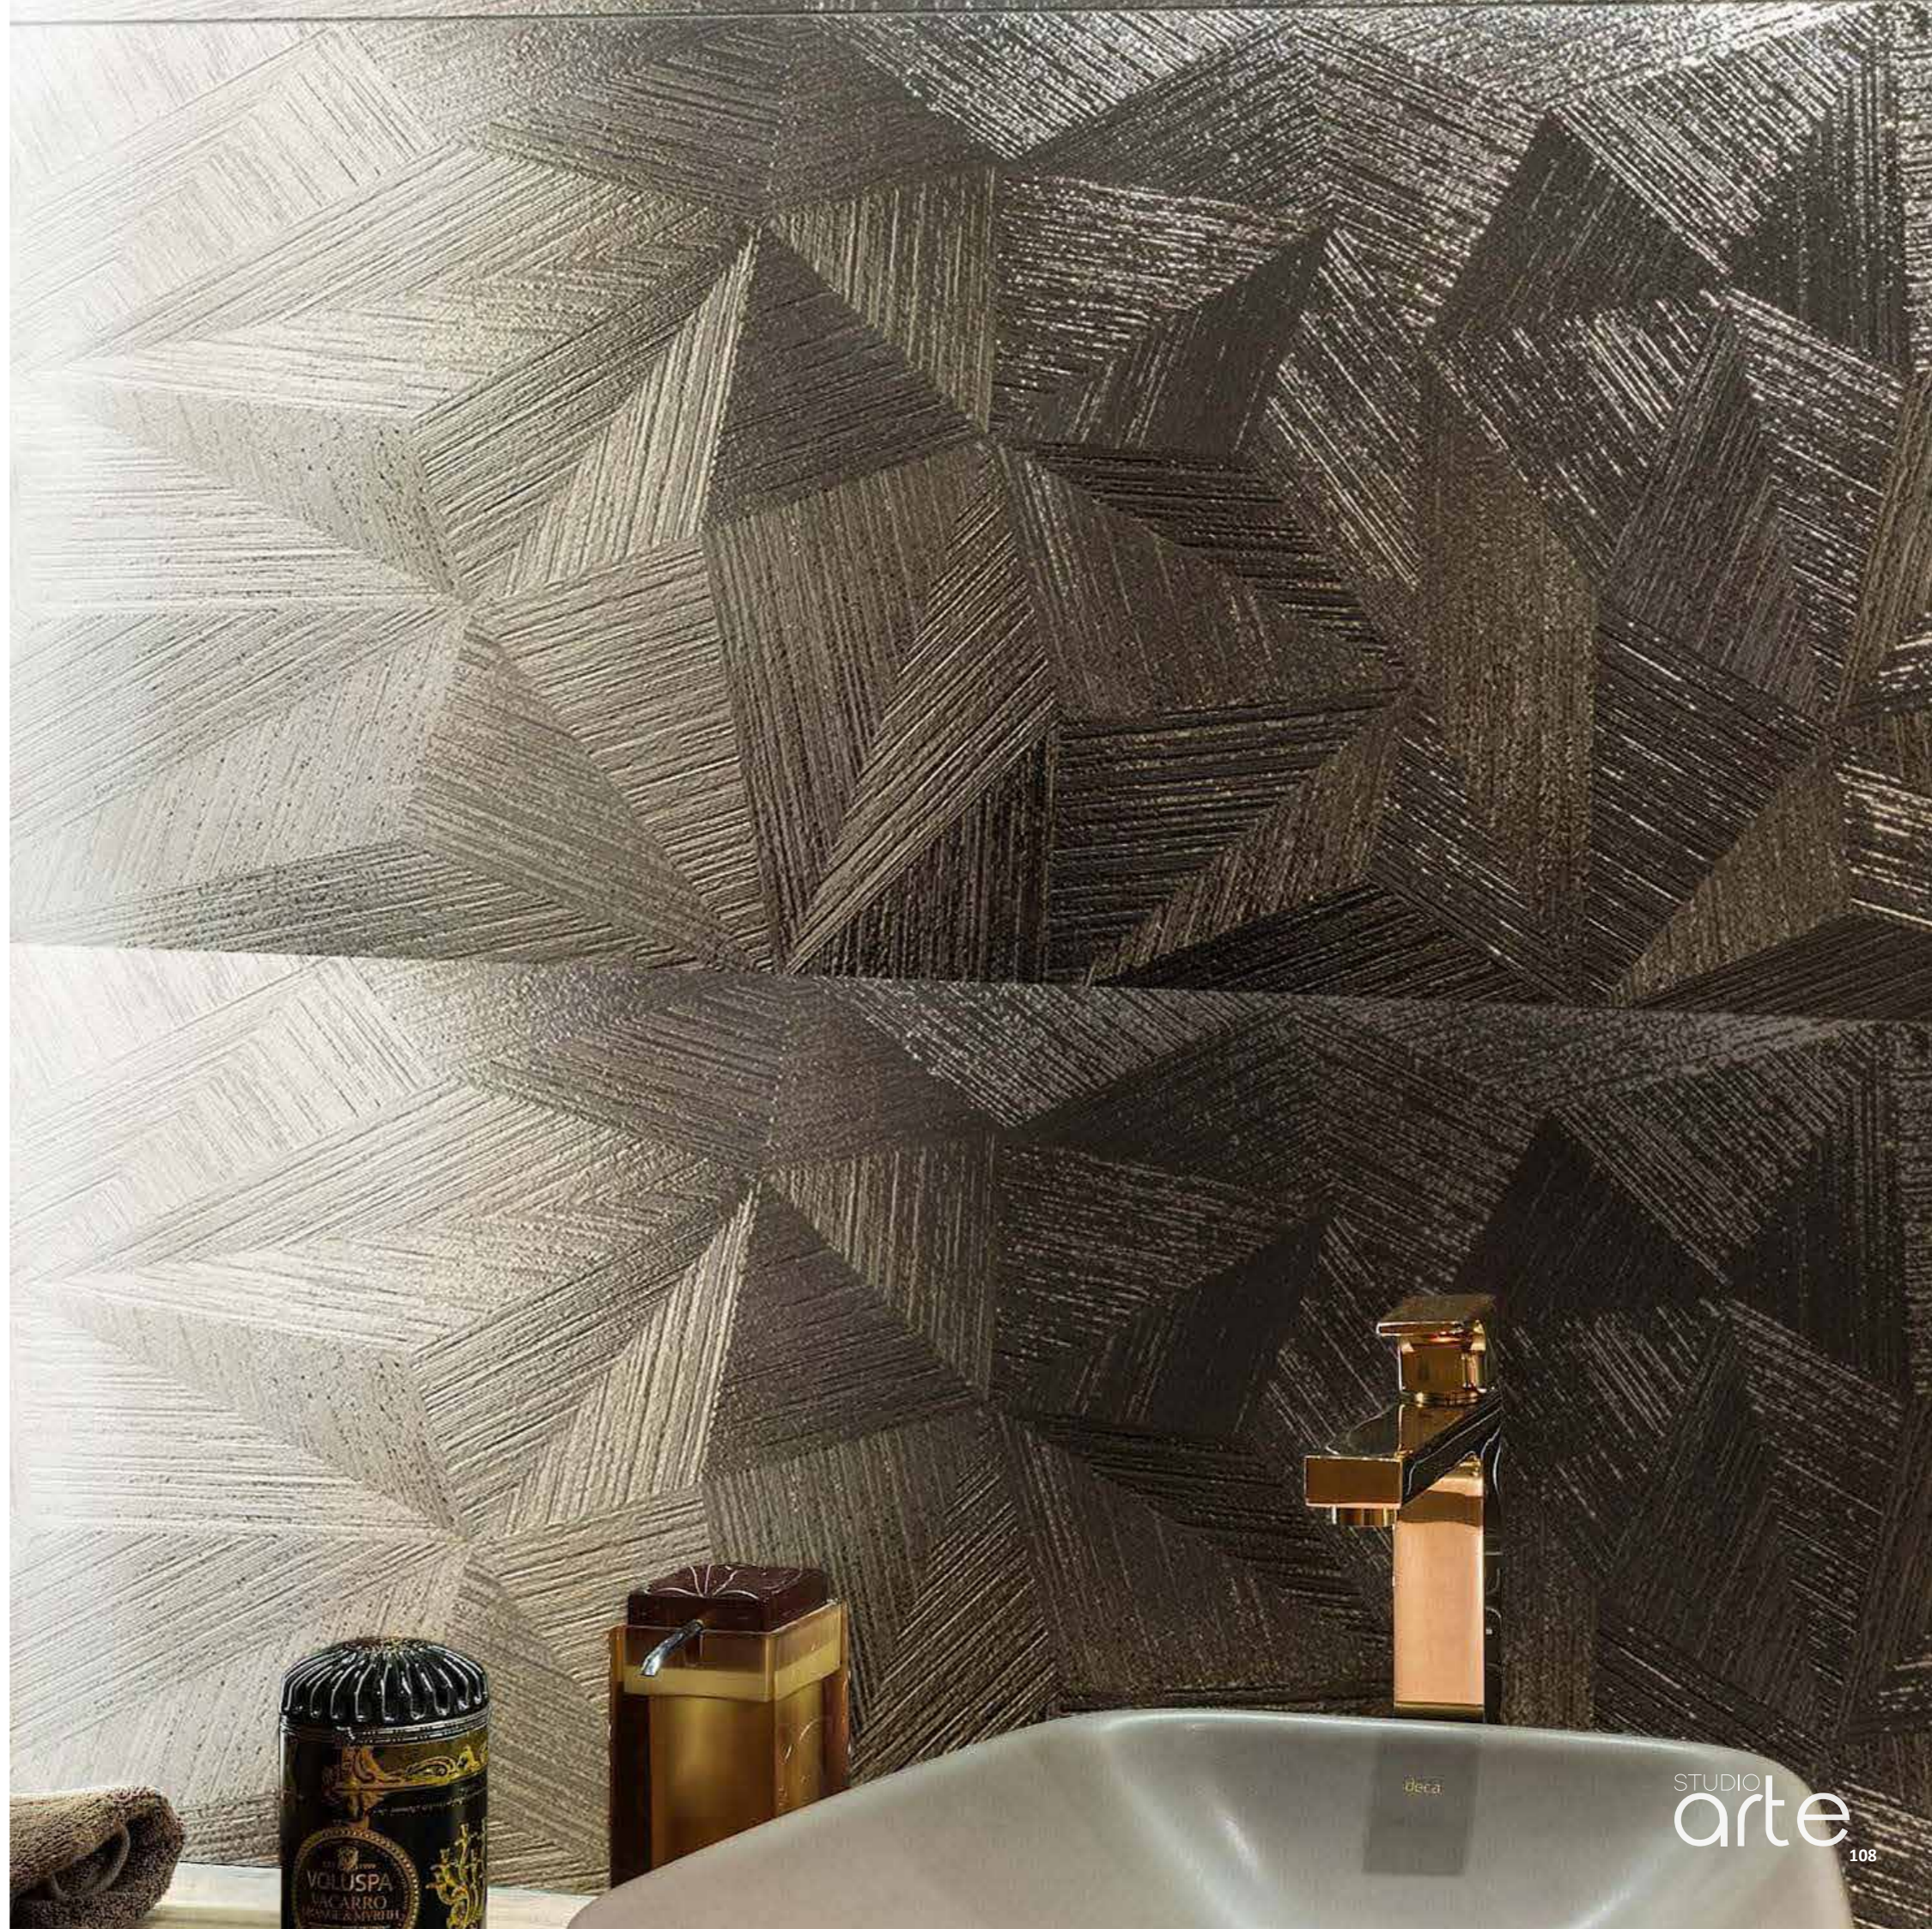

STA1062
GLAZE RADIANCE PLATA

295mm x 901mm x 10,6mm | 2 tiles/box | 0,54m²/box
Ceramic - **Shade V1**

Gloss
300x900

USES: Wall | Indoor